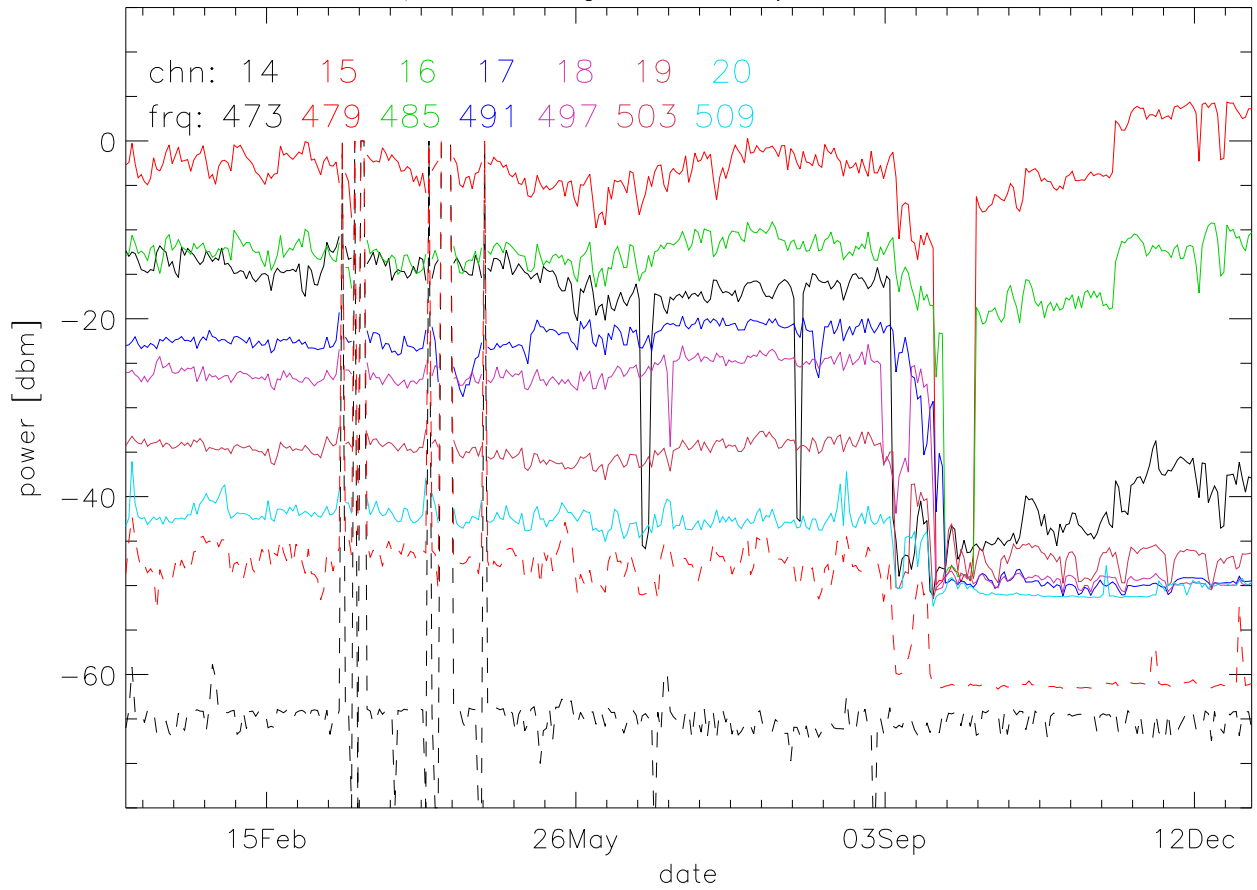

TV stations hilltopMonitoring 2017:daily median. 550Mhz RfiBand

TV stations hilltopMonitoring 2017:daily median. 550Mhz RfiBand

TV stations hilltopMonitoring 2017:daily median. 550Mhz RfiBand

TV stations hilltopMonitoring 2017:daily median. 550Mhz RfiBand

TV stations hilltopMonitoring 2017:daily median. 725Mhz RfiBand

TV stations hilltopMonitoring 2017:daily median. 725Mhz RfiBand