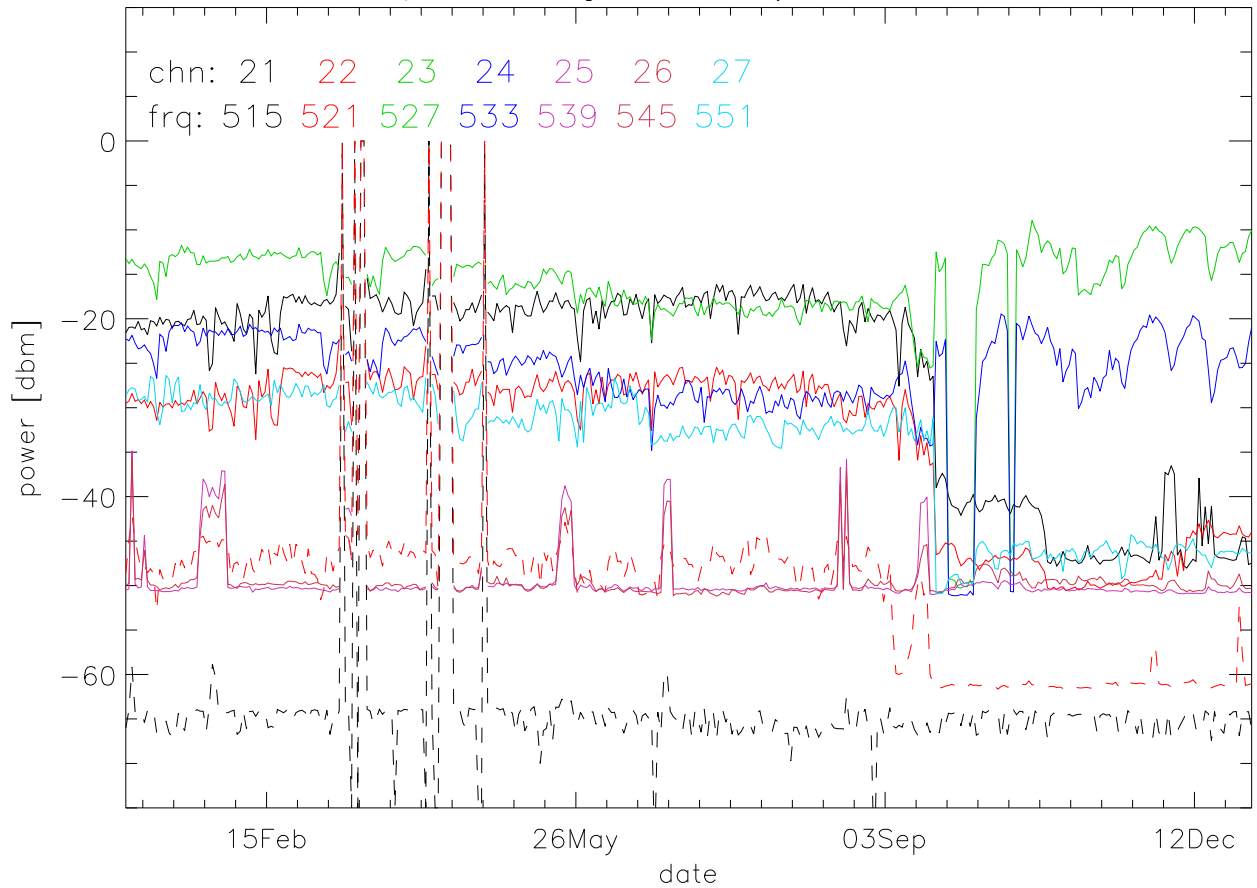

TV stations hilltopMonitoring 2017:daily median. 550Mhz RfiBand

TV stations hilltopMonitoring 2017:daily median. 550Mhz RfiBand

TV stations hilltopMonitoring 2017:daily median. 550Mhz RfiBand

TV stations hilltopMonitoring 2017:daily median. 550Mhz RfiBand

TV stations hilltopMonitoring 2017:daily median. 725Mhz RfiBand

TV stations hilltopMonitoring 2017:daily median. 725Mhz RfiBand