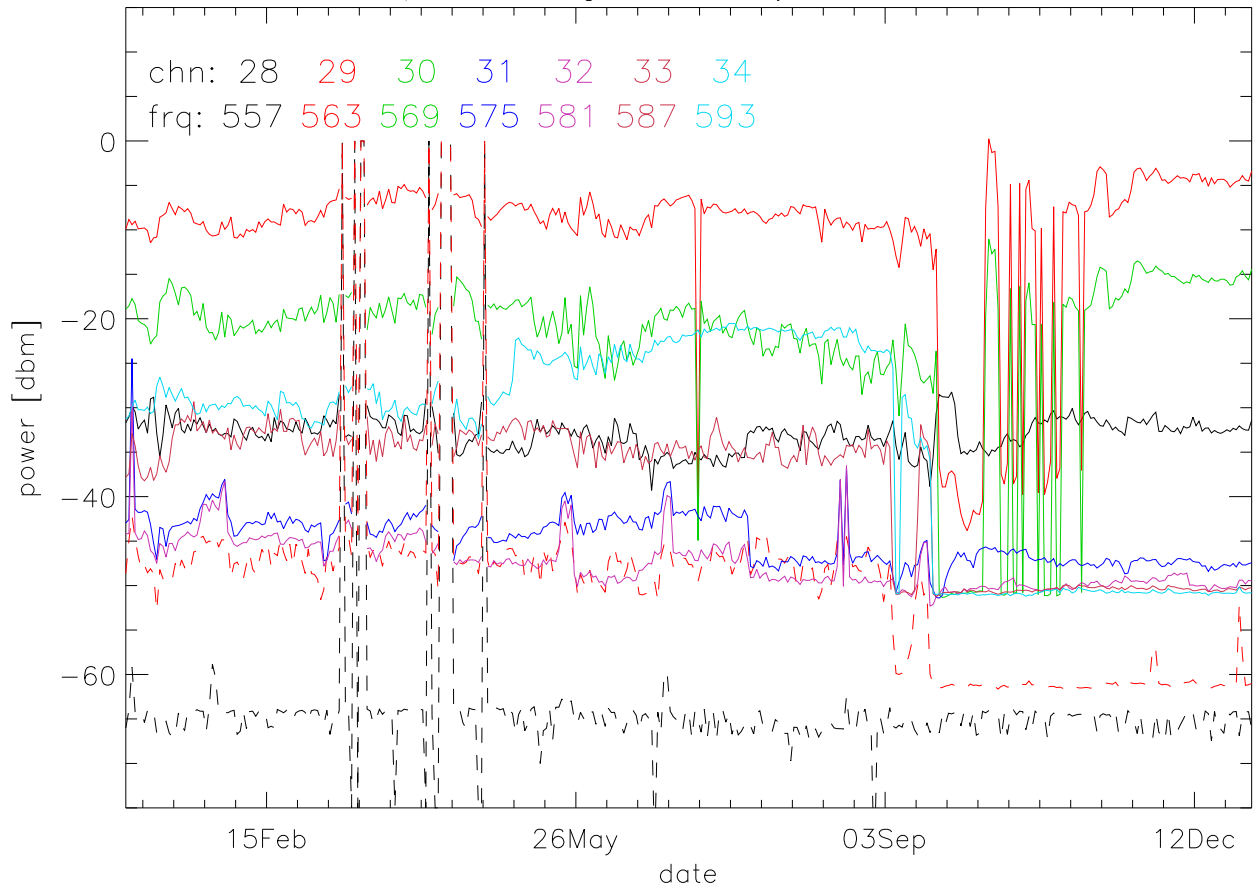

TV stations hilltopMonitoring 2017:daily median. 550Mhz RfiBand

TV stations hilltopMonitoring 2017:daily median. 550Mhz RfiBand

TV stations hilltopMonitoring 2017:daily median. 550Mhz RfiBand

TV stations hilltopMonitoring 2017:daily median. 550Mhz RfiBand

TV stations hilltopMonitoring 2017:daily median. 725Mhz RfiBand

TV stations hilltopMonitoring 2017:daily median. 725Mhz RfiBand