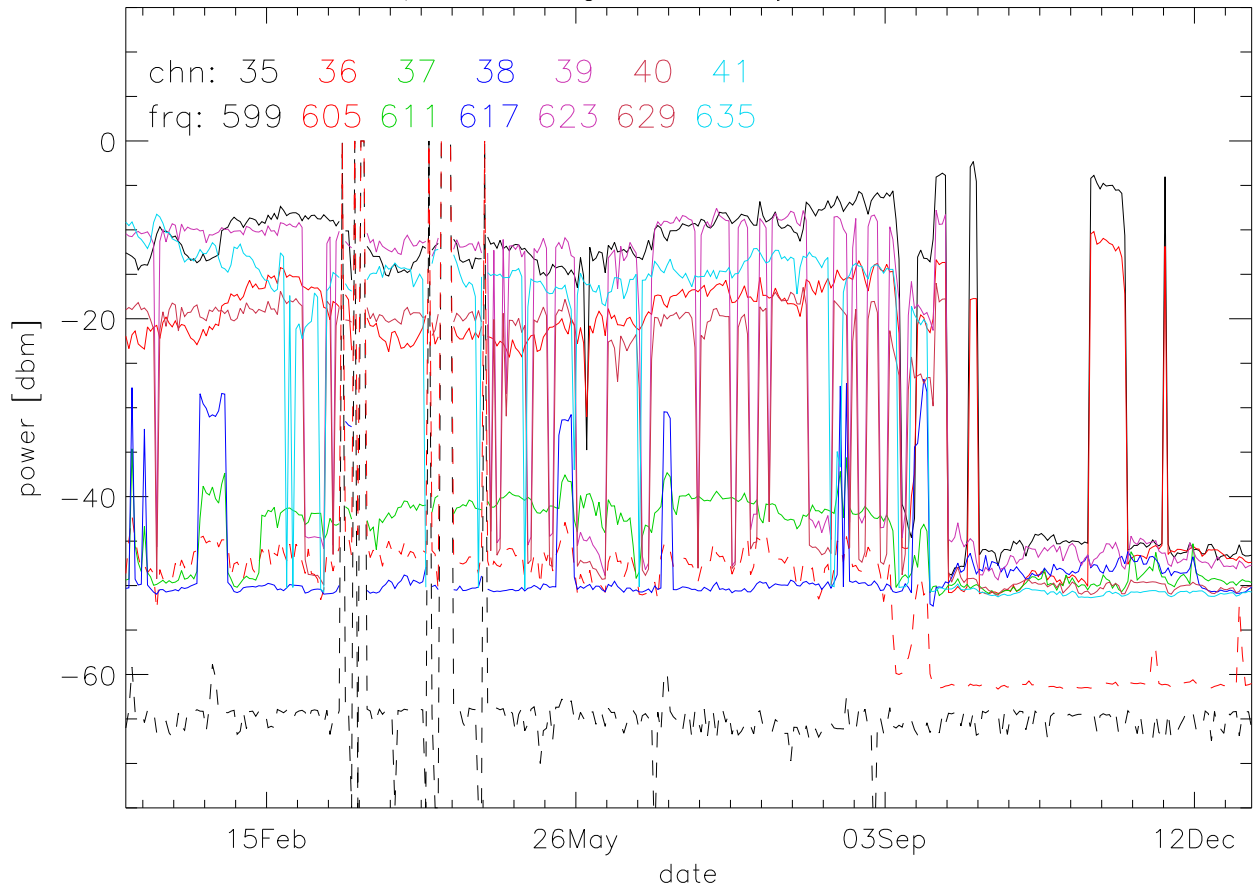

TV stations hilltopMonitoring 2017:daily median. 550Mhz RfiBand

TV stations hilltopMonitoring 2017:daily median. 550Mhz RfiBand

TV stations hilltopMonitoring 2017:daily median. 550Mhz RfiBand

TV stations hilltopMonitoring 2017:daily median. 550Mhz RfiBand

TV stations hilltopMonitoring 2017:daily median. 725Mhz RfiBand

TV stations hilltopMonitoring 2017:daily median. 725Mhz RfiBand