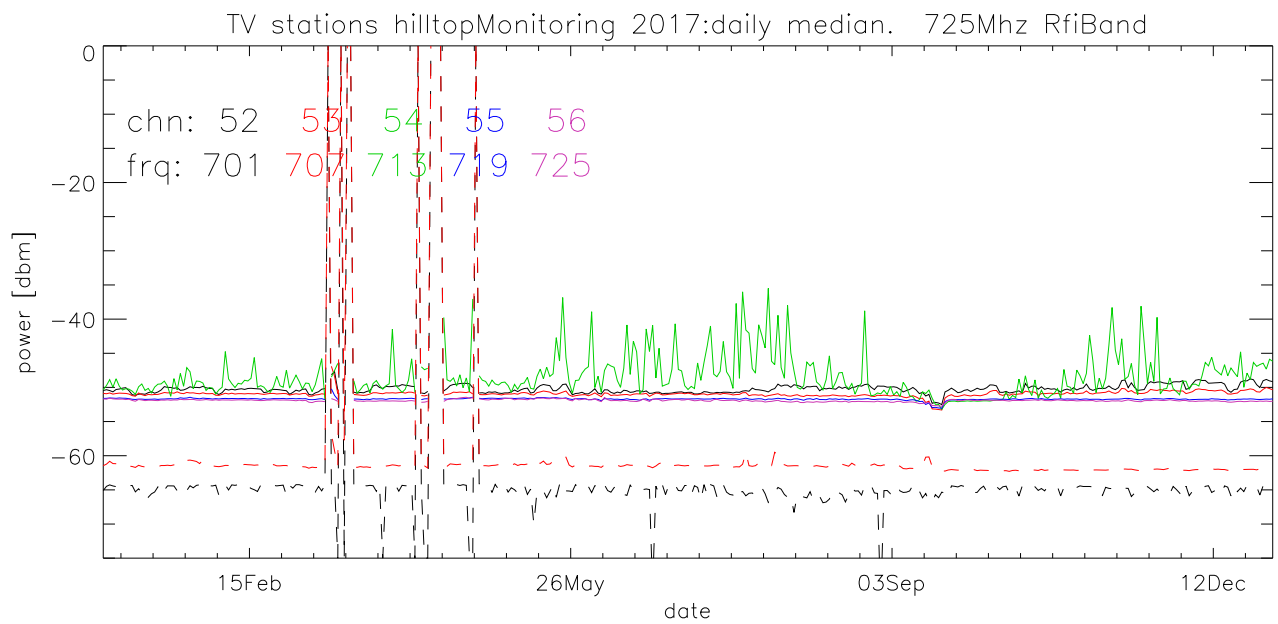

TV stations hilltopMonitoring 2017:daily median. 550Mhz RfiBand

TV stations hilltopMonitoring 2017:daily median. 550Mhz RfiBand

TV stations hilltopMonitoring 2017:daily median. 550Mhz RfiBand

TV stations hilltopMonitoring 2017:daily median. 550Mhz RfiBand

TV stations hilltopMonitoring 2017:daily median. 725Mhz RfiBand

TV stations hilltopMonitoring 2017:daily median. 725Mhz RfiBand