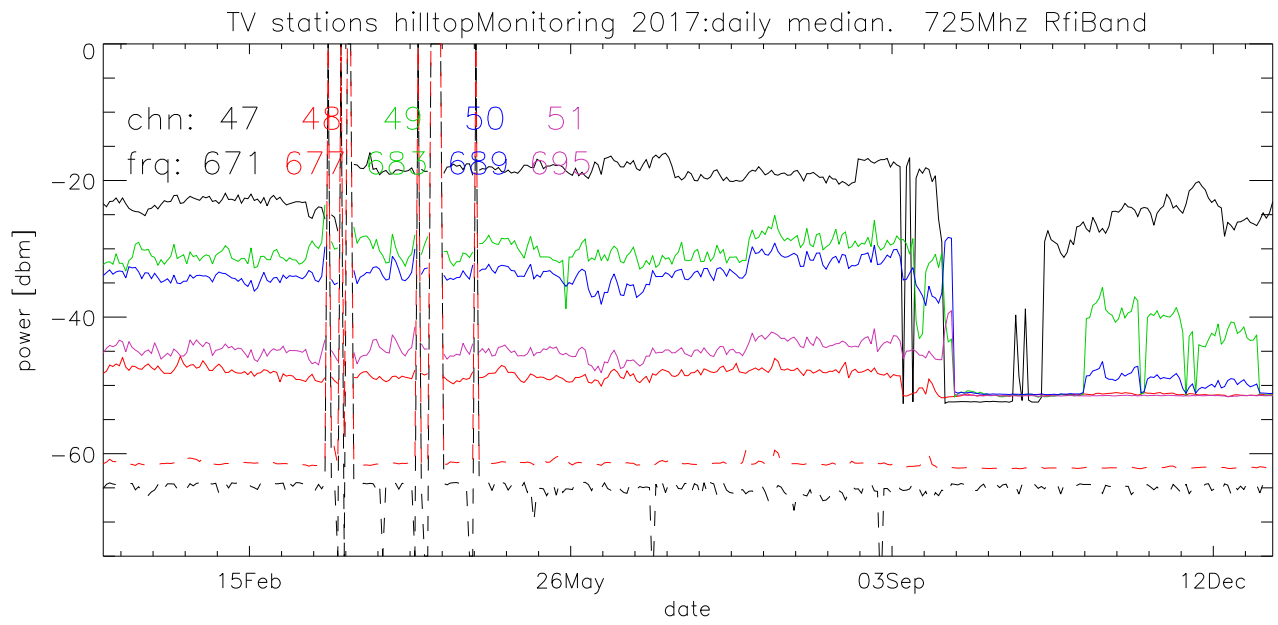

TV stations hilltopMonitoring 2017:daily median. 550Mhz RfiBand

TV stations hilltopMonitoring 2017:daily median. 550Mhz RfiBand

TV stations hilltopMonitoring 2017:daily median. 550Mhz RfiBand

TV stations hilltopMonitoring 2017:daily median. 550Mhz RfiBand

TV stations hilltopMonitoring 2017:daily median. 725Mhz RfiBand

TV stations hilltopMonitoring 2017:daily median. 725Mhz RfiBand