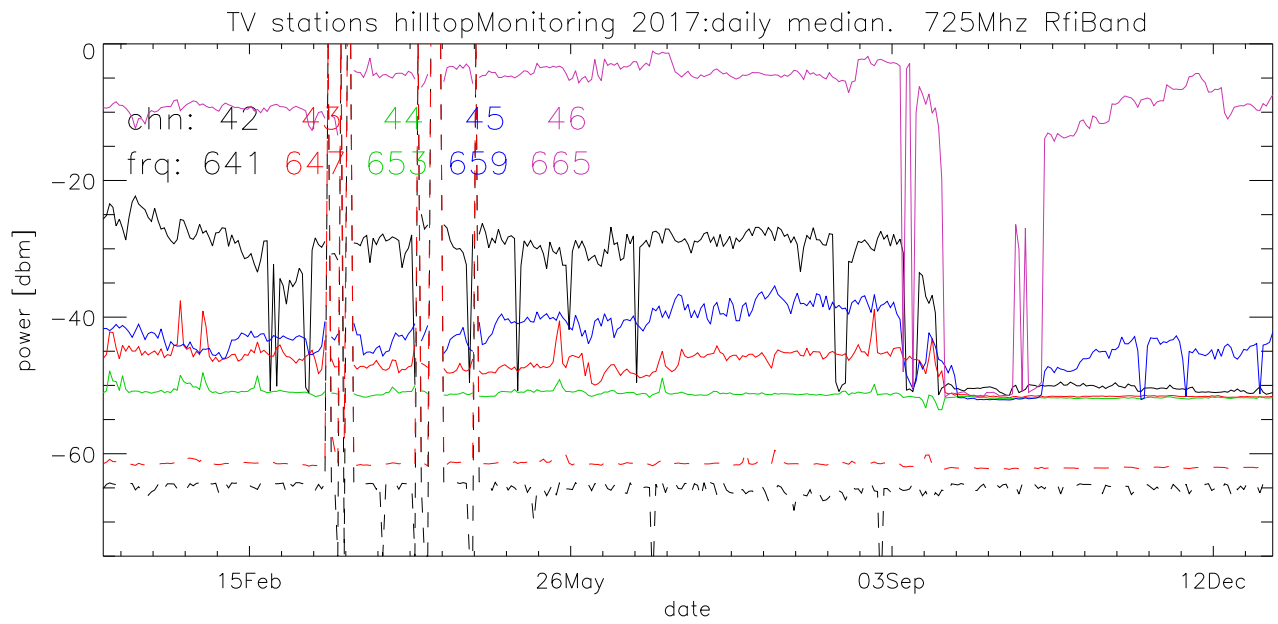

TV stations hilltopMonitoring 2017:daily median. 550Mhz RfiBand

TV stations hilltopMonitoring 2017:daily median. 550Mhz RfiBand

TV stations hilltopMonitoring 2017:daily median. 550Mhz RfiBand

TV stations hilltopMonitoring 2017:daily median. 550Mhz RfiBand

TV stations hilltopMonitoring 2017:daily median. 725Mhz RfiBand

TV stations hilltopMonitoring 2017:daily median. 725Mhz RfiBand