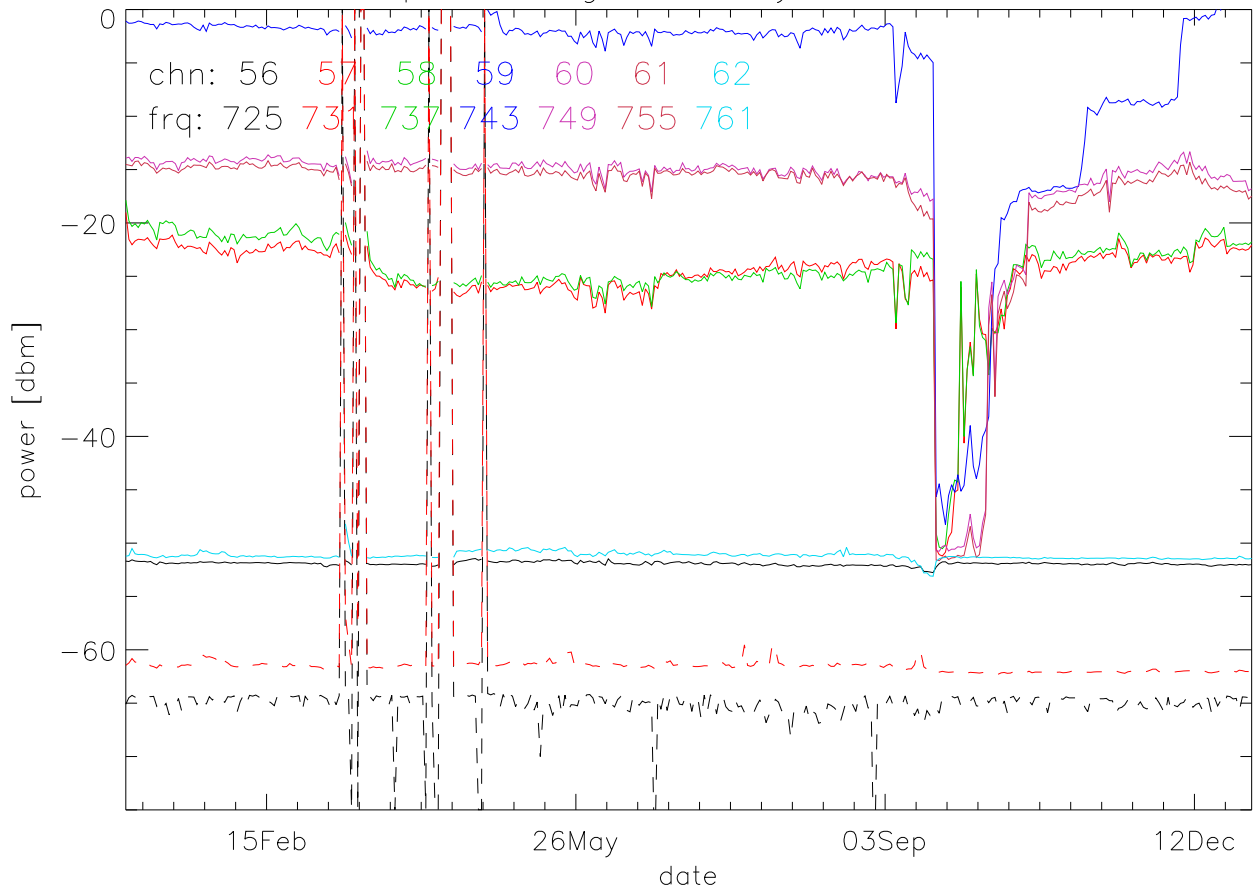

TV stations hilltopMonitoring 2017:daily median. 550Mhz RfiBand

TV stations hilltopMonitoring 2017:daily median. 550Mhz RfiBand

TV stations hilltopMonitoring 2017:daily median. 550Mhz RfiBand

TV stations hilltopMonitoring 2017:daily median. 550Mhz RfiBand

TV stations hilltopMonitoring 2017:daily median. 725Mhz RfiBand

TV stations hilltopMonitoring 2017:daily median. 725Mhz RfiBand