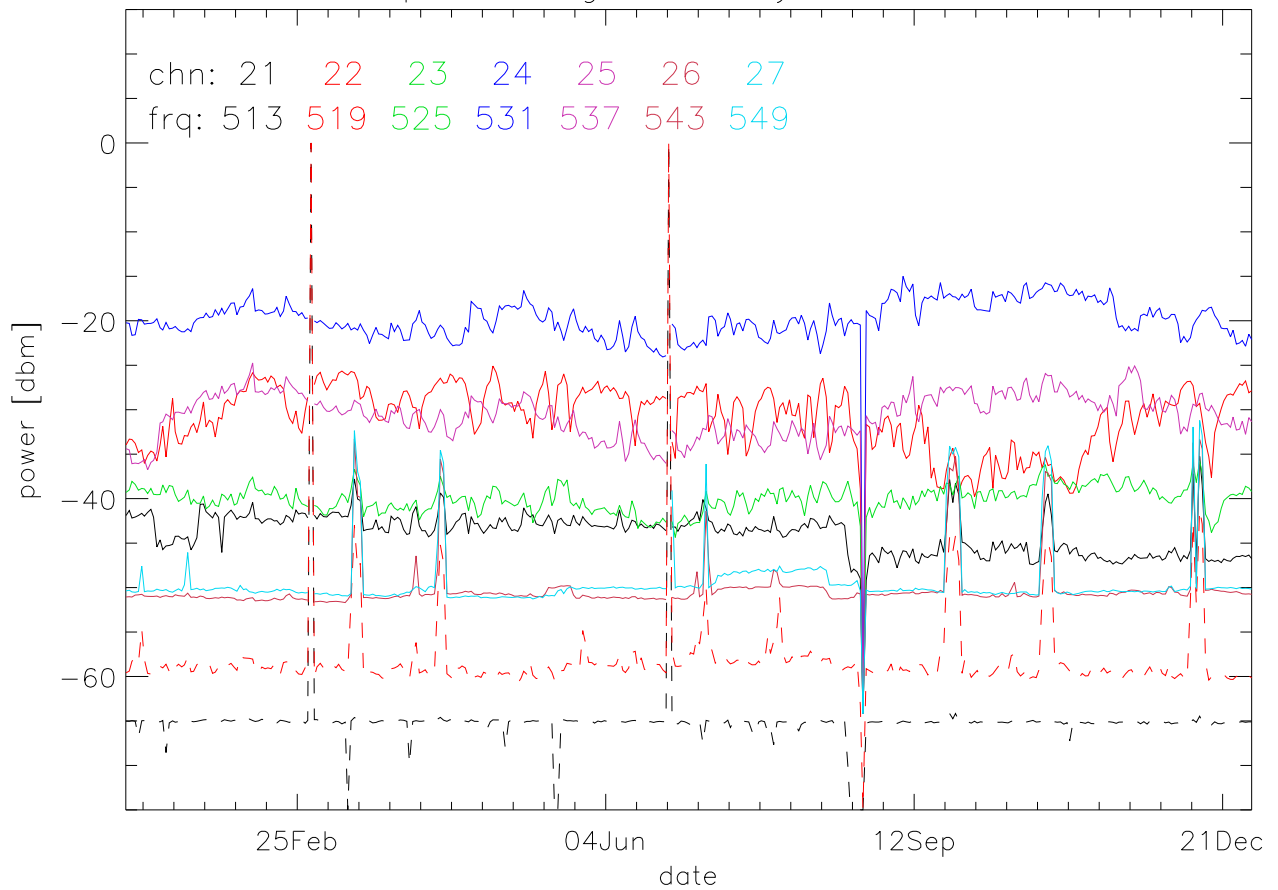

TV stations hilltopMonitoring 2000:daily median. 550Mhz RfiBand

TV stations hilltopMonitoring 2000:daily median. 550Mhz RfiBand

TV stations hilltopMonitoring 2000:daily median. 550Mhz RfiBand

TV stations hilltopMonitoring 2000:daily median. 550Mhz RfiBand

TV stations hilltopMonitoring 2000:daily median. 725Mhz RfiBand

TV stations hilltopMonitoring 2000:daily median. 725Mhz RfiBand