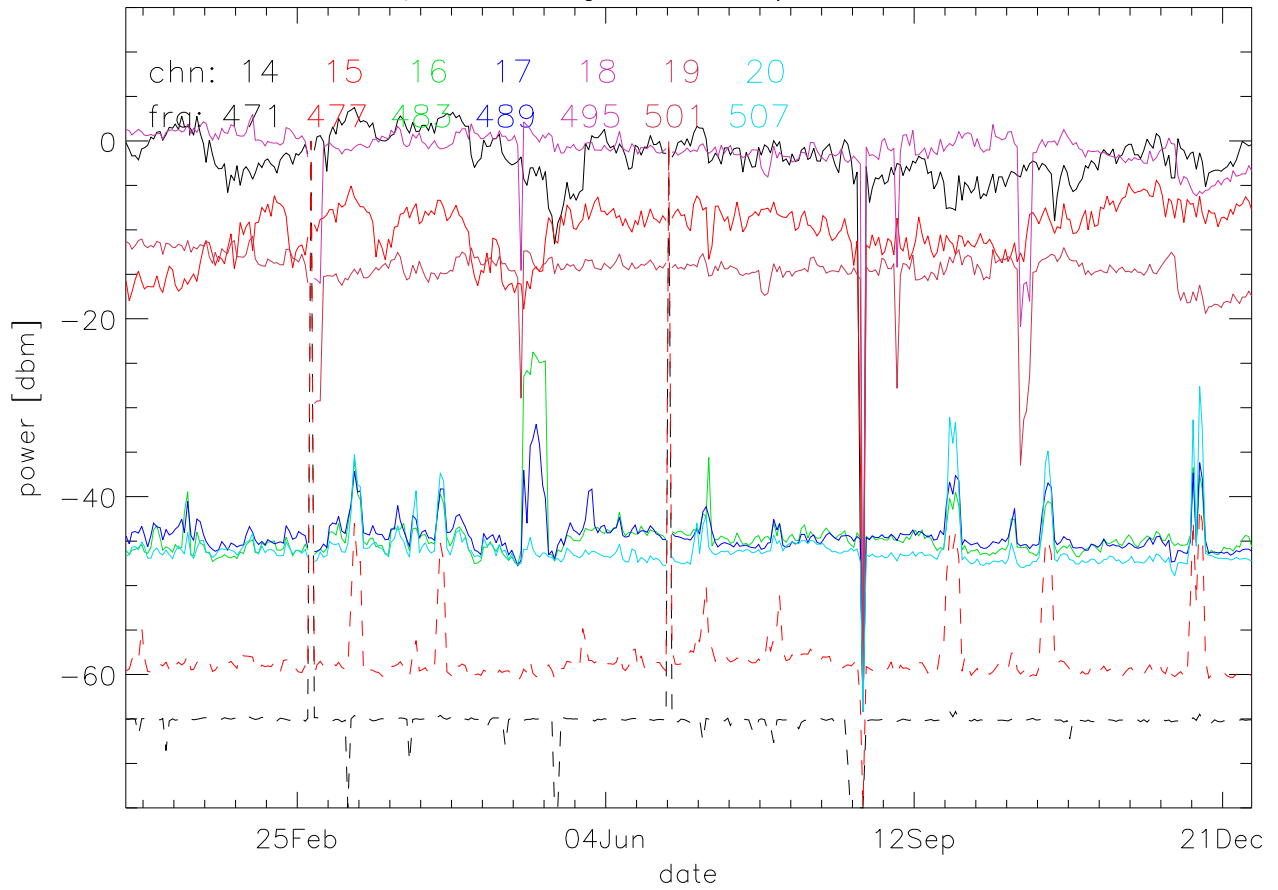

TV stations hilltopMonitoring 2000:daily median. 550Mhz RfiBand

TV stations hilltopMonitoring 2000:daily median. 550Mhz RfiBand

TV stations hilltopMonitoring 2000:daily median. 550Mhz RfiBand

TV stations hilltopMonitoring 2000:daily median. 550Mhz RfiBand

TV stations hilltopMonitoring 2000:daily median. 725Mhz RfiBand

TV stations hilltopMonitoring 2000:daily median. 725Mhz RfiBand