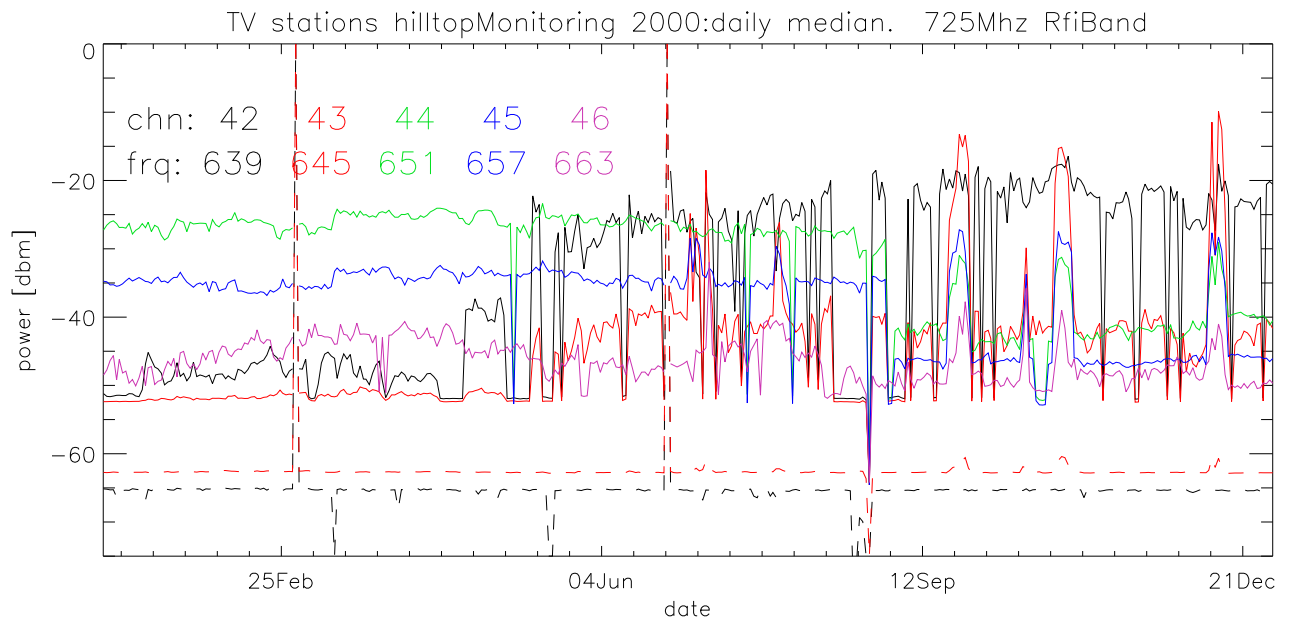

TV stations hilltopMonitoring 2000:daily median. 550Mhz RfiBand

TV stations hilltopMonitoring 2000:daily median. 550Mhz RfiBand

TV stations hilltopMonitoring 2000:daily median. 550Mhz RfiBand

TV stations hilltopMonitoring 2000:daily median. 550Mhz RfiBand

TV stations hilltopMonitoring 2000:daily median. 725Mhz RfiBand

TV stations hilltopMonitoring 2000:daily median. 725Mhz RfiBand