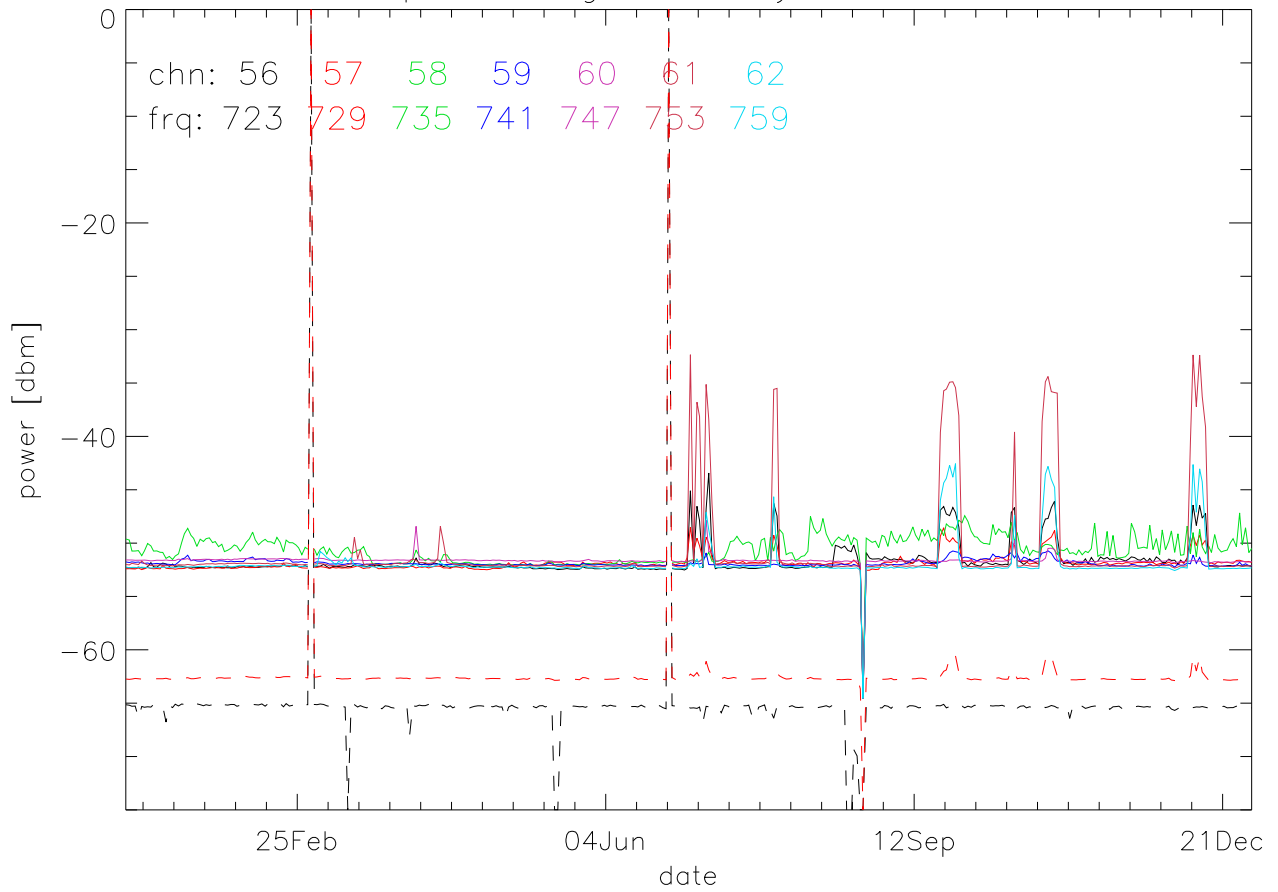

TV stations hilltopMonitoring 2000:daily median. 550Mhz RfiBand

TV stations hilltopMonitoring 2000:daily median. 550Mhz RfiBand

TV stations hilltopMonitoring 2000:daily median. 550Mhz RfiBand

TV stations hilltopMonitoring 2000:daily median. 550Mhz RfiBand

TV stations hilltopMonitoring 2000:daily median. 725Mhz RfiBand

TV stations hilltopMonitoring 2000:daily median. 725Mhz RfiBand