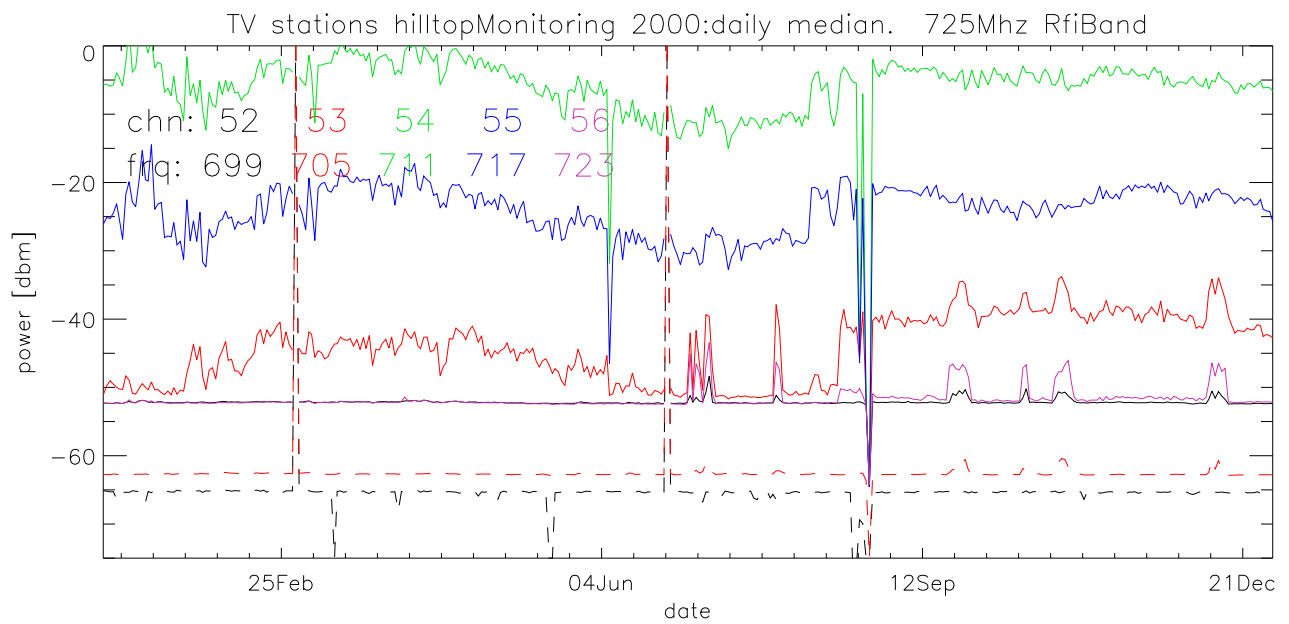

TV stations hilltopMonitoring 2000:daily median. 550Mhz RfiBand

TV stations hilltopMonitoring 2000:daily median. 550Mhz RfiBand

TV stations hilltopMonitoring 2000:daily median. 550Mhz RfiBand

TV stations hilltopMonitoring 2000:daily median. 550Mhz RfiBand

TV stations hilltopMonitoring 2000:daily median. 725Mhz RfiBand

TV stations hilltopMonitoring 2000:daily median. 725Mhz RfiBand