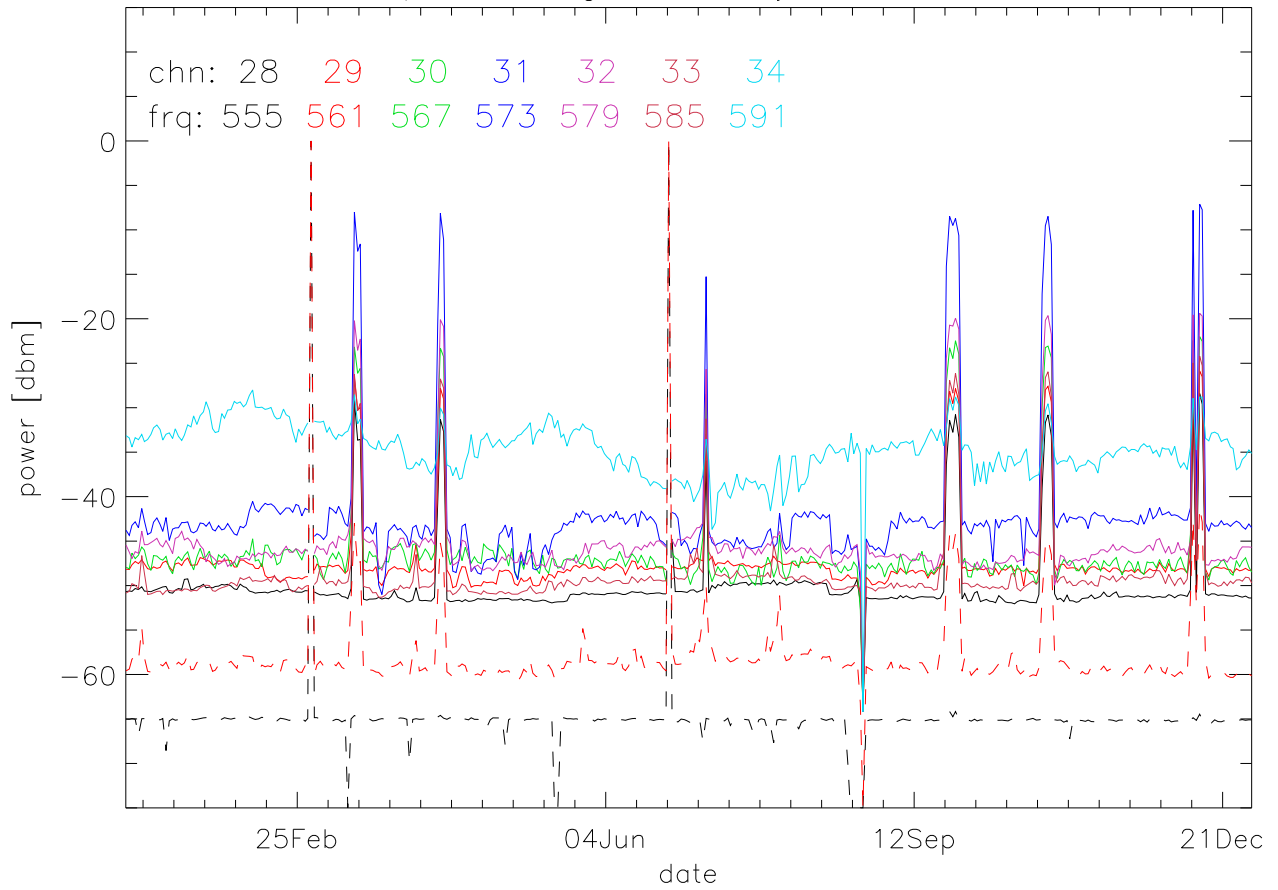

TV stations hilltopMonitoring 2000:daily median. 550Mhz RfiBand

TV stations hilltopMonitoring 2000:daily median. 550Mhz RfiBand

TV stations hilltopMonitoring 2000:daily median. 550Mhz RfiBand

TV stations hilltopMonitoring 2000:daily median. 550Mhz RfiBand

TV stations hilltopMonitoring 2000:daily median. 725Mhz RfiBand

TV stations hilltopMonitoring 2000:daily median. 725Mhz RfiBand