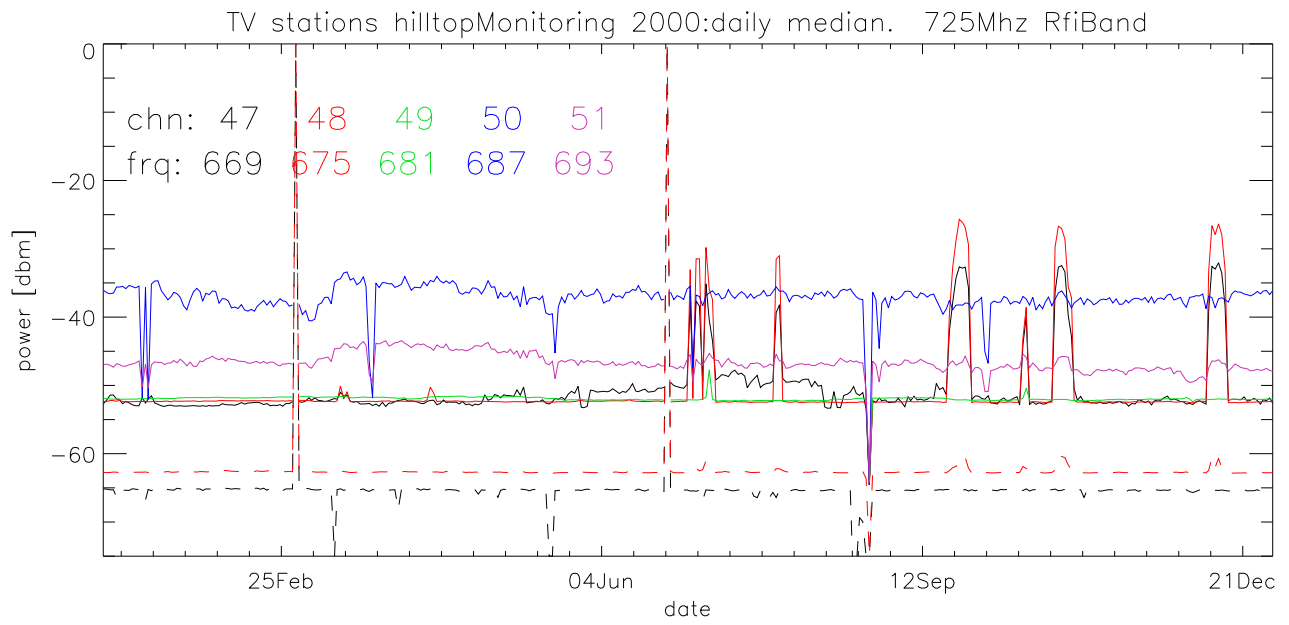

TV stations hilltopMonitoring 2000:daily median. 550Mhz RfiBand

TV stations hilltopMonitoring 2000:daily median. 550Mhz RfiBand

TV stations hilltopMonitoring 2000:daily median. 550Mhz RfiBand

TV stations hilltopMonitoring 2000:daily median. 550Mhz RfiBand

TV stations hilltopMonitoring 2000:daily median. 725Mhz RfiBand

TV stations hilltopMonitoring 2000:daily median. 725Mhz RfiBand