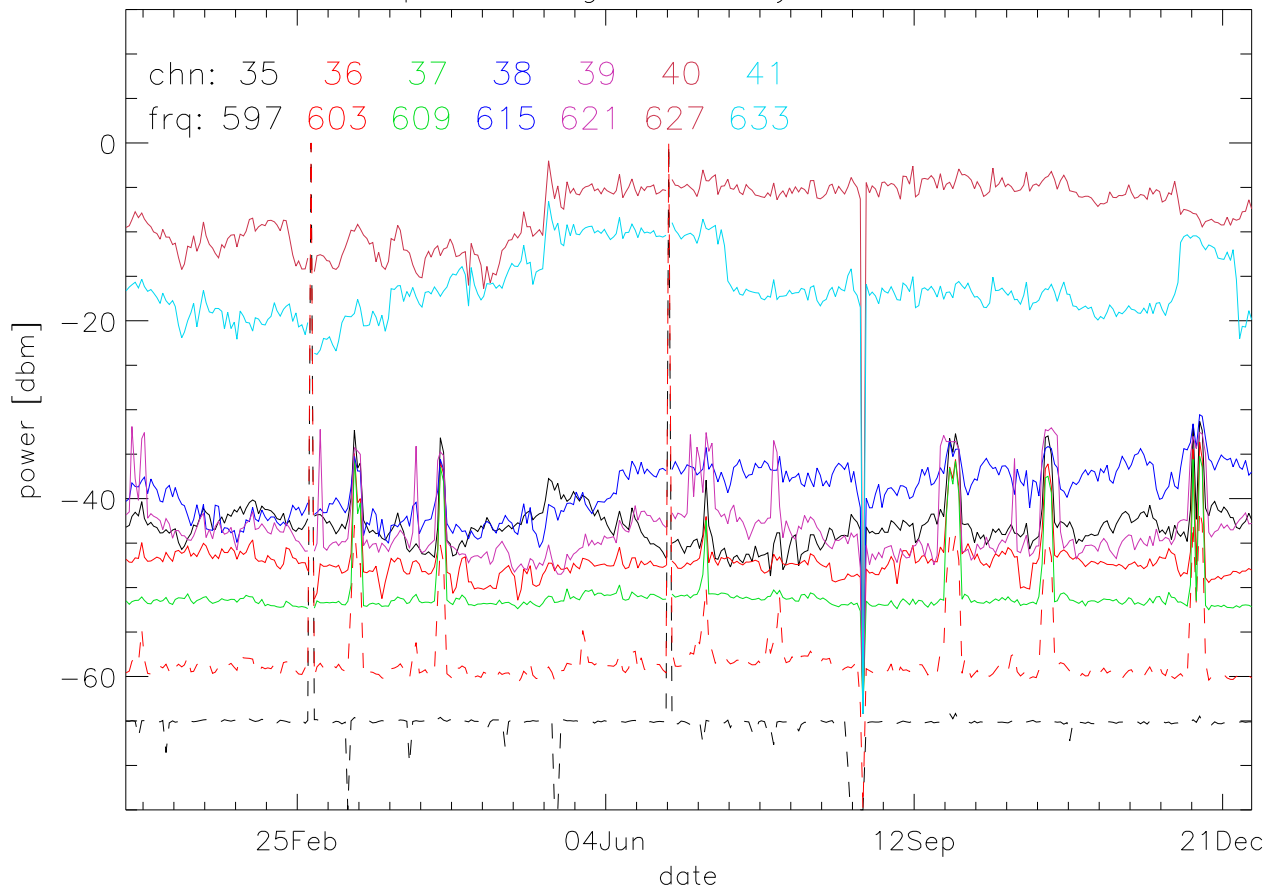

TV stations hilltopMonitoring 2000:daily median. 550Mhz RfiBand

TV stations hilltopMonitoring 2000:daily median. 550Mhz RfiBand

TV stations hilltopMonitoring 2000:daily median. 550Mhz RfiBand

TV stations hilltopMonitoring 2000:daily median. 550Mhz RfiBand

TV stations hilltopMonitoring 2000:daily median. 725Mhz RfiBand

TV stations hilltopMonitoring 2000:daily median. 725Mhz RfiBand