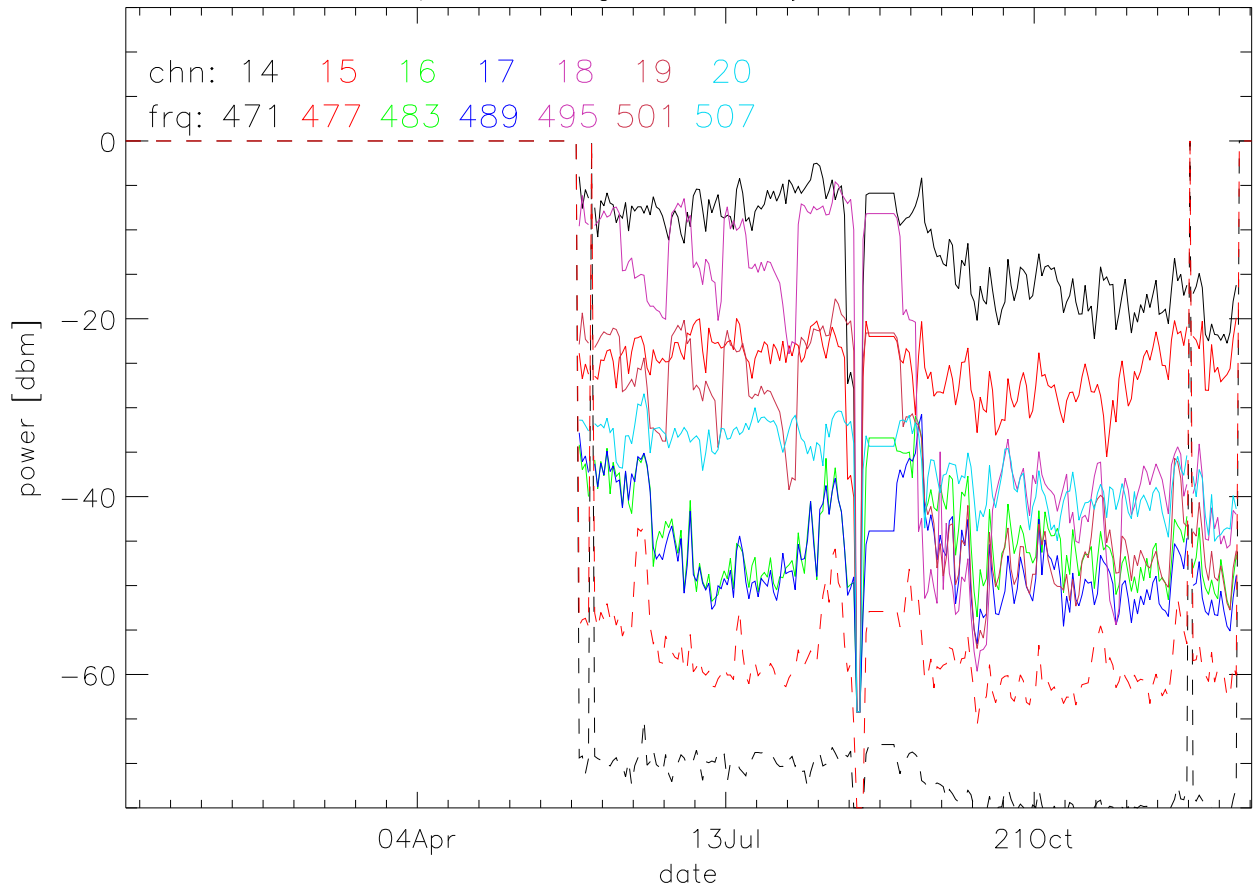

TV stations hilltopMonitoring 2004:daily mean. 550Mhz RfiBand

TV stations hilltopMonitoring 2004:daily mean. 550Mhz RfiBand

TV stations hilltopMonitoring 2004:daily mean. 550Mhz RfiBand

TV stations hilltopMonitoring 2004:daily mean. 550Mhz RfiBand

TV stations hilltopMonitoring 2004:daily mean. 725Mhz RfiBand

TV stations hilltopMonitoring 2004:daily mean. 725Mhz RfiBand