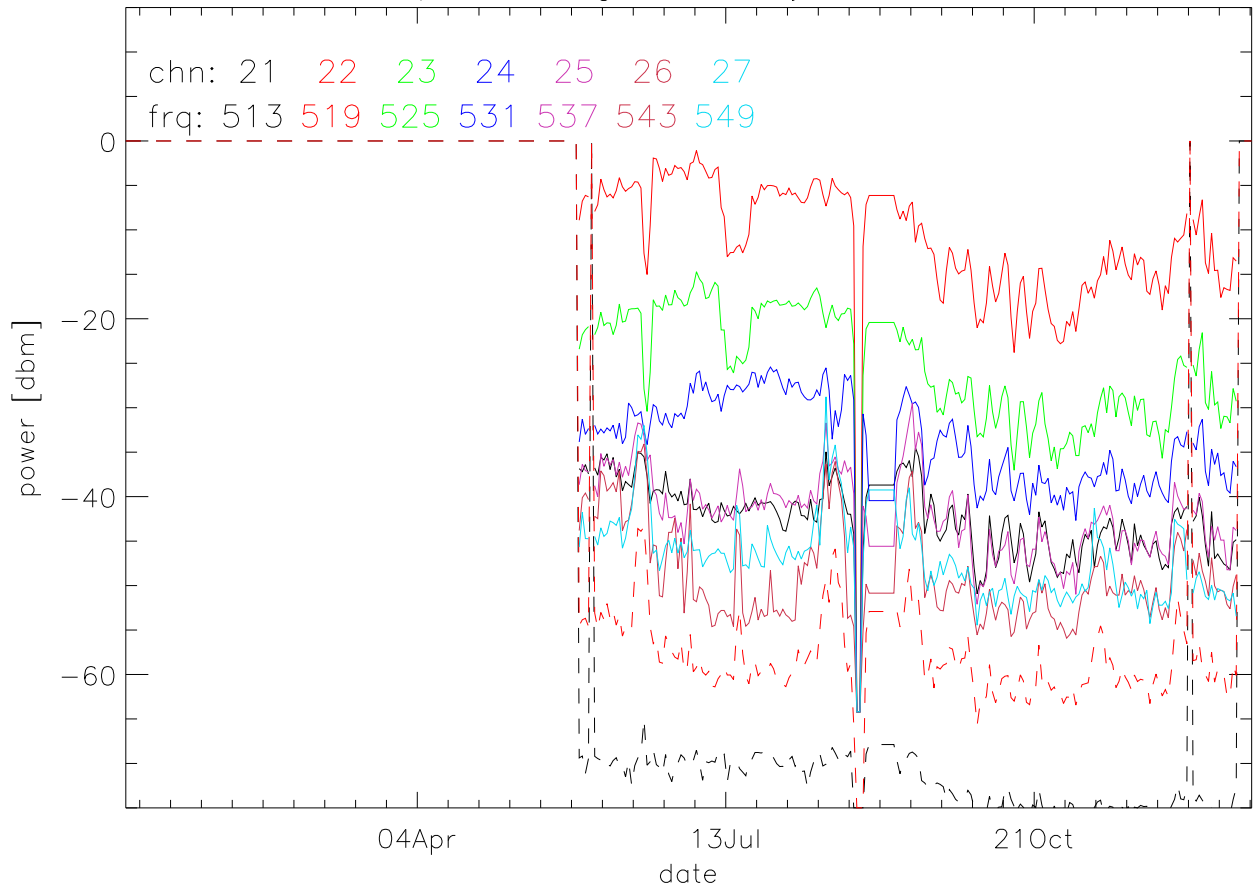

TV stations hilltopMonitoring 2004:daily mean. 550Mhz RfiBand

TV stations hilltopMonitoring 2004:daily mean. 550Mhz RfiBand

TV stations hilltopMonitoring 2004:daily mean. 550Mhz RfiBand

TV stations hilltopMonitoring 2004:daily mean. 550Mhz RfiBand

TV stations hilltopMonitoring 2004:daily mean. 725Mhz RfiBand

TV stations hilltopMonitoring 2004:daily mean. 725Mhz RfiBand