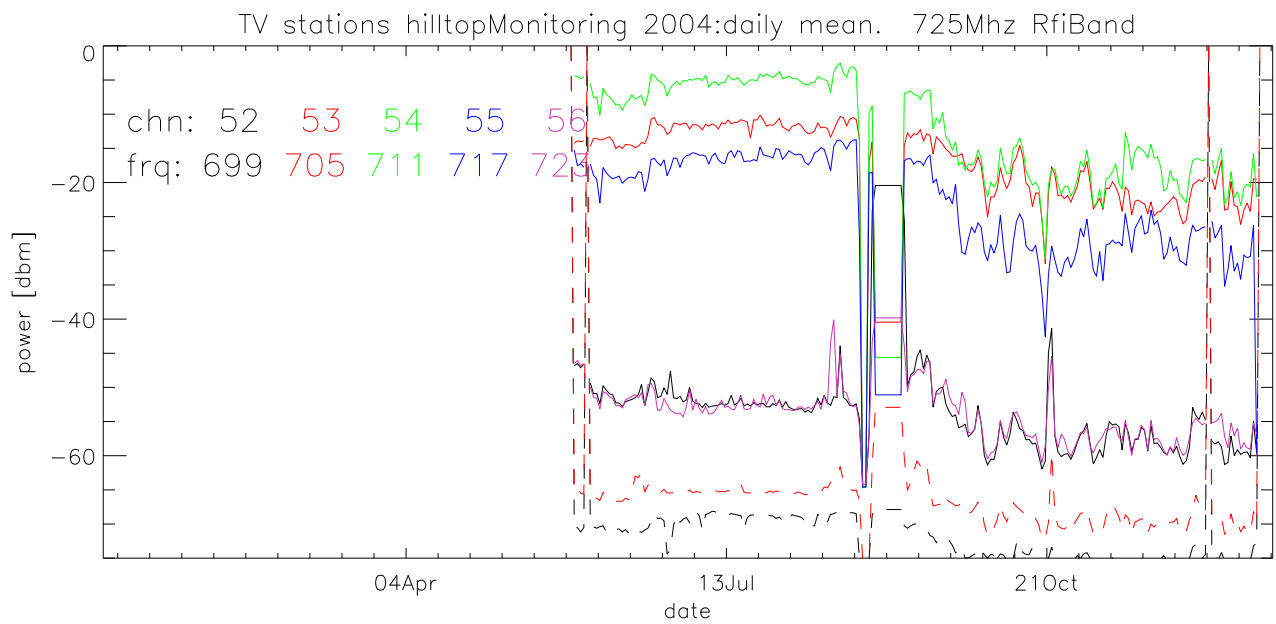

TV stations hilltopMonitoring 2004:daily mean. 550Mhz RfiBand

TV stations hilltopMonitoring 2004:daily mean. 550Mhz RfiBand

TV stations hilltopMonitoring 2004:daily mean. 550Mhz RfiBand

TV stations hilltopMonitoring 2004:daily mean. 550Mhz RfiBand

TV stations hilltopMonitoring 2004:daily mean. 725Mhz RfiBand

TV stations hilltopMonitoring 2004:daily mean. 725Mhz RfiBand