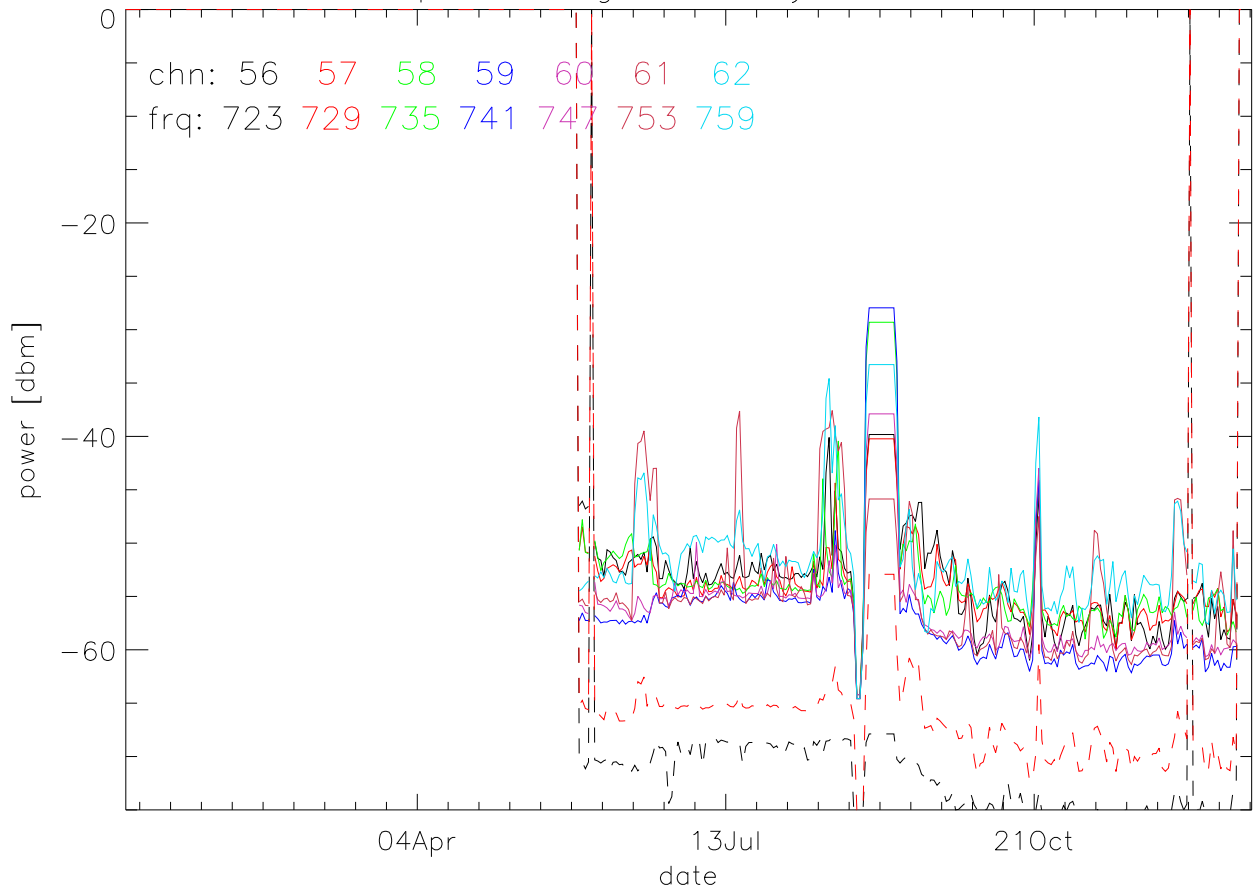

TV stations hilltopMonitoring 2004:daily mean. 550Mhz RfiBand

TV stations hilltopMonitoring 2004:daily mean. 550Mhz RfiBand

TV stations hilltopMonitoring 2004:daily mean. 550Mhz RfiBand

TV stations hilltopMonitoring 2004:daily mean. 550Mhz RfiBand

TV stations hilltopMonitoring 2004:daily mean. 725Mhz RfiBand

TV stations hilltopMonitoring 2004:daily mean. 725Mhz RfiBand