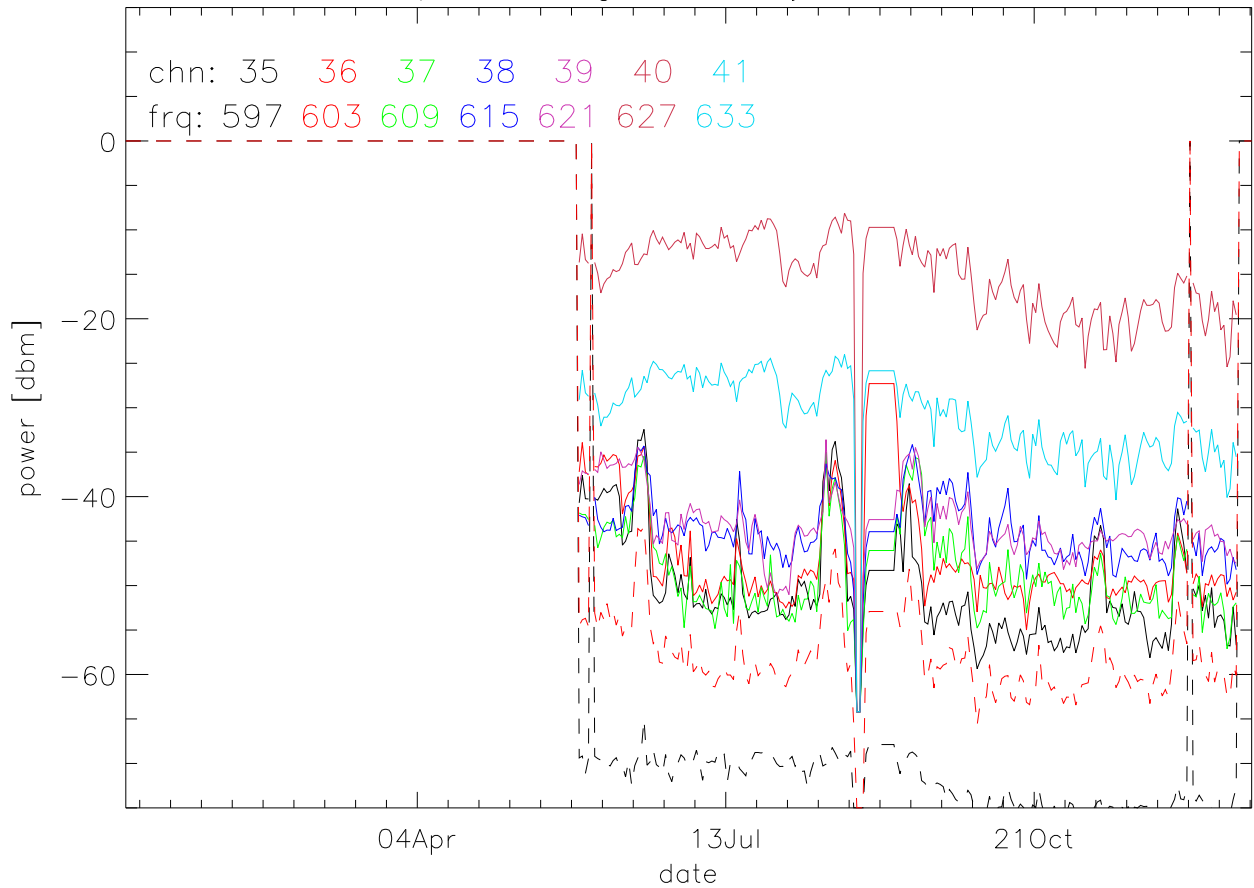

TV stations hilltopMonitoring 2004:daily mean. 550Mhz RfiBand

TV stations hilltopMonitoring 2004:daily mean. 550Mhz RfiBand

TV stations hilltopMonitoring 2004:daily mean. 550Mhz RfiBand

TV stations hilltopMonitoring 2004:daily mean. 550Mhz RfiBand

TV stations hilltopMonitoring 2004:daily mean. 725Mhz RfiBand

TV stations hilltopMonitoring 2004:daily mean. 725Mhz RfiBand