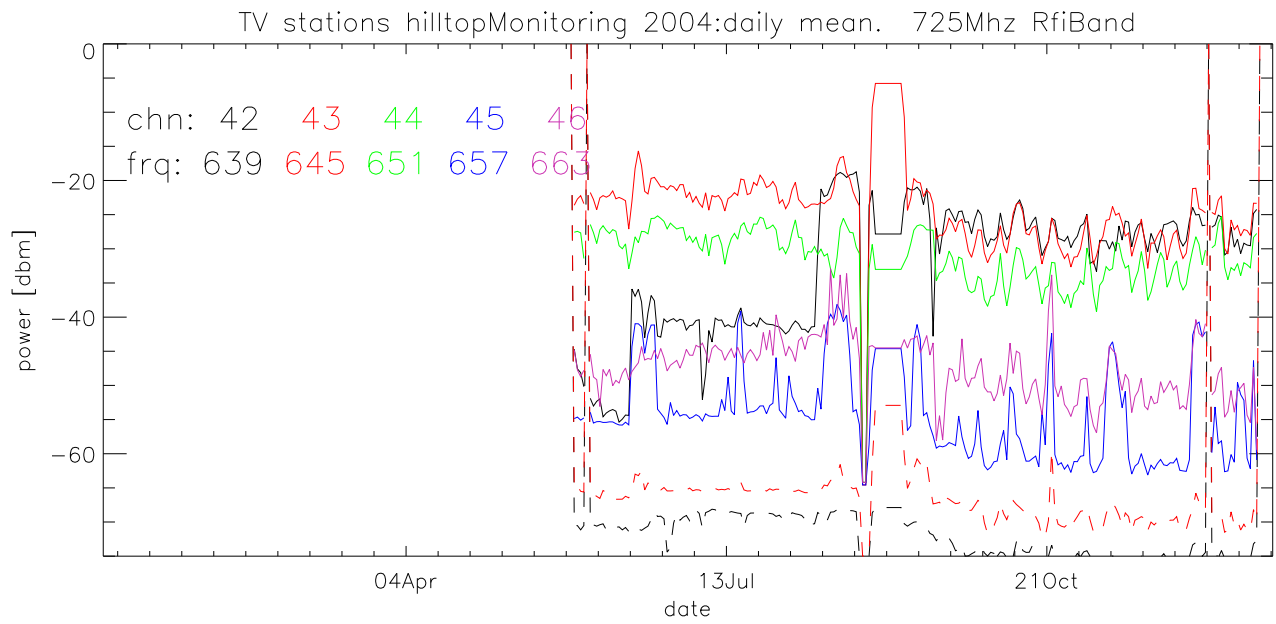

TV stations hilltopMonitoring 2004:daily mean. 550Mhz RfiBand

TV stations hilltopMonitoring 2004:daily mean. 550Mhz RfiBand

TV stations hilltopMonitoring 2004:daily mean. 550Mhz RfiBand

TV stations hilltopMonitoring 2004:daily mean. 550Mhz RfiBand

TV stations hilltopMonitoring 2004:daily mean. 725Mhz RfiBand

TV stations hilltopMonitoring 2004:daily mean. 725Mhz RfiBand