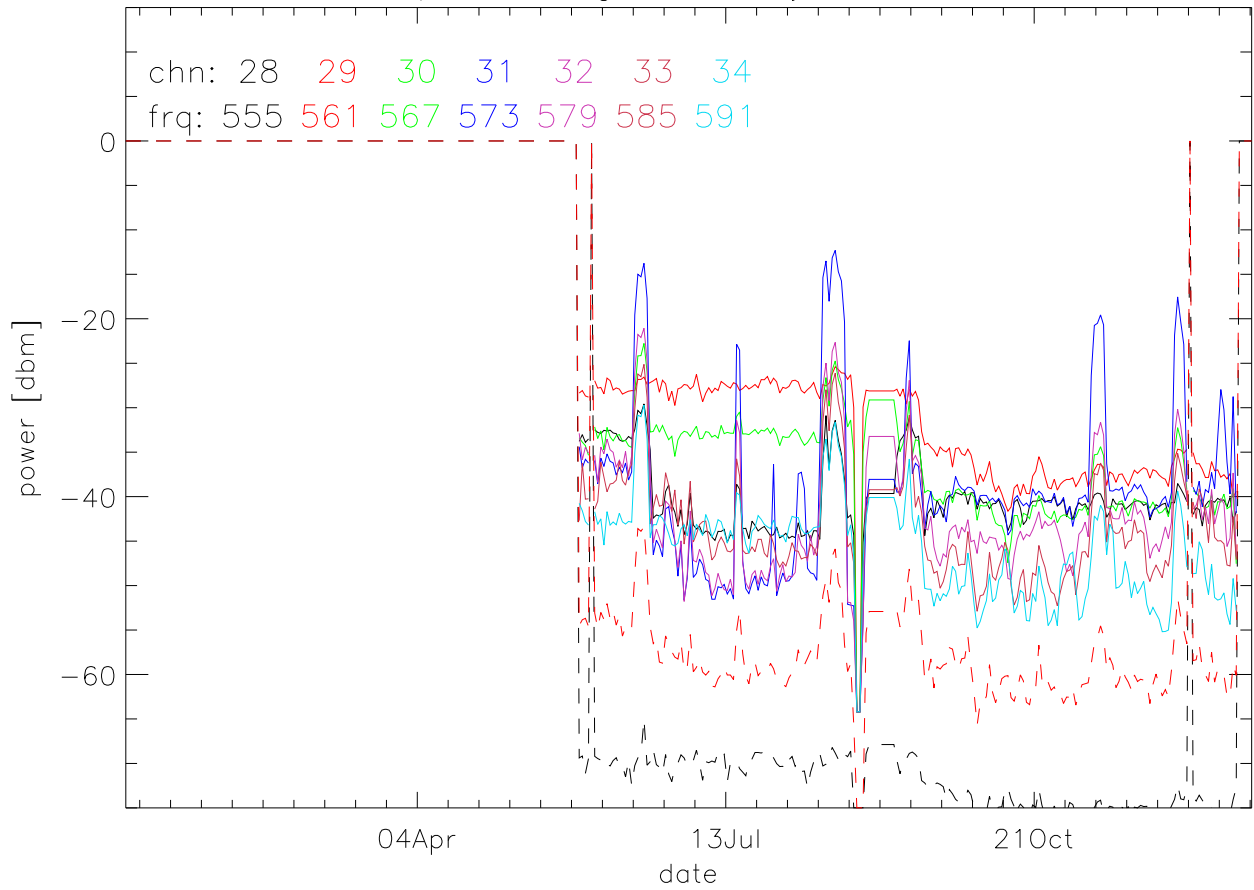

TV stations hilltopMonitoring 2004:daily mean. 550Mhz RfiBand

TV stations hilltopMonitoring 2004:daily mean. 550Mhz RfiBand

TV stations hilltopMonitoring 2004:daily mean. 550Mhz RfiBand

TV stations hilltopMonitoring 2004:daily mean. 550Mhz RfiBand

TV stations hilltopMonitoring 2004:daily mean. 725Mhz RfiBand

TV stations hilltopMonitoring 2004:daily mean. 725Mhz RfiBand