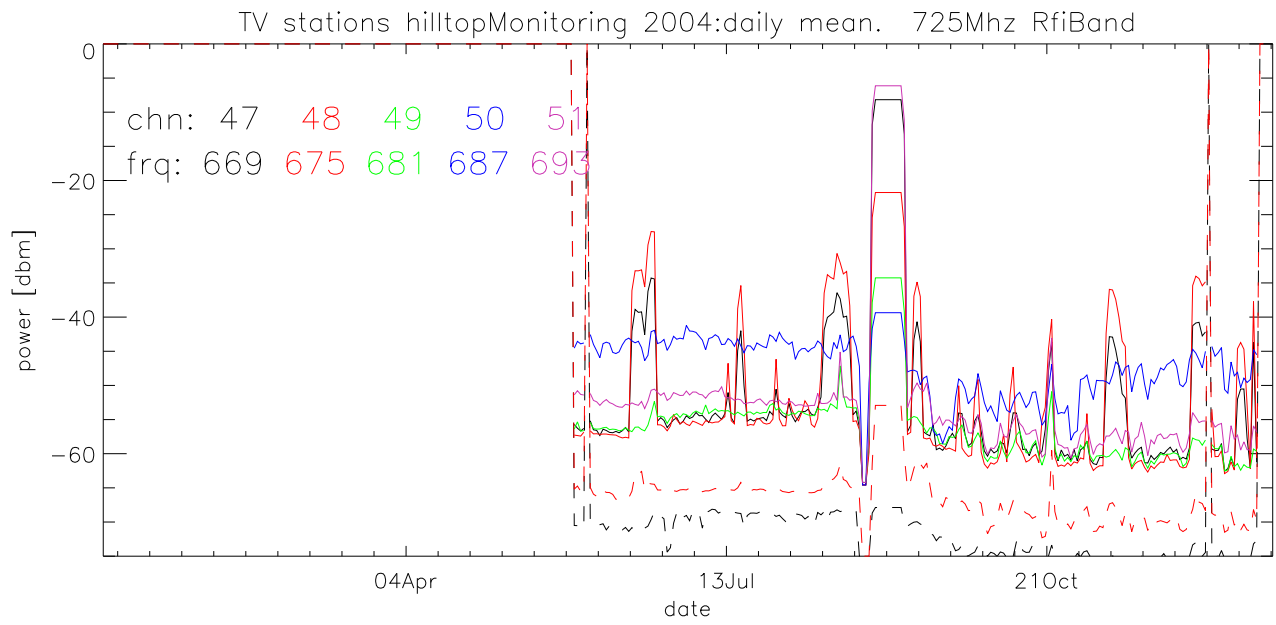

TV stations hilltopMonitoring 2004:daily mean. 550Mhz RfiBand

TV stations hilltopMonitoring 2004:daily mean. 550Mhz RfiBand

TV stations hilltopMonitoring 2004:daily mean. 550Mhz RfiBand

TV stations hilltopMonitoring 2004:daily mean. 550Mhz RfiBand

TV stations hilltopMonitoring 2004:daily mean. 725Mhz RfiBand

TV stations hilltopMonitoring 2004:daily mean. 725Mhz RfiBand