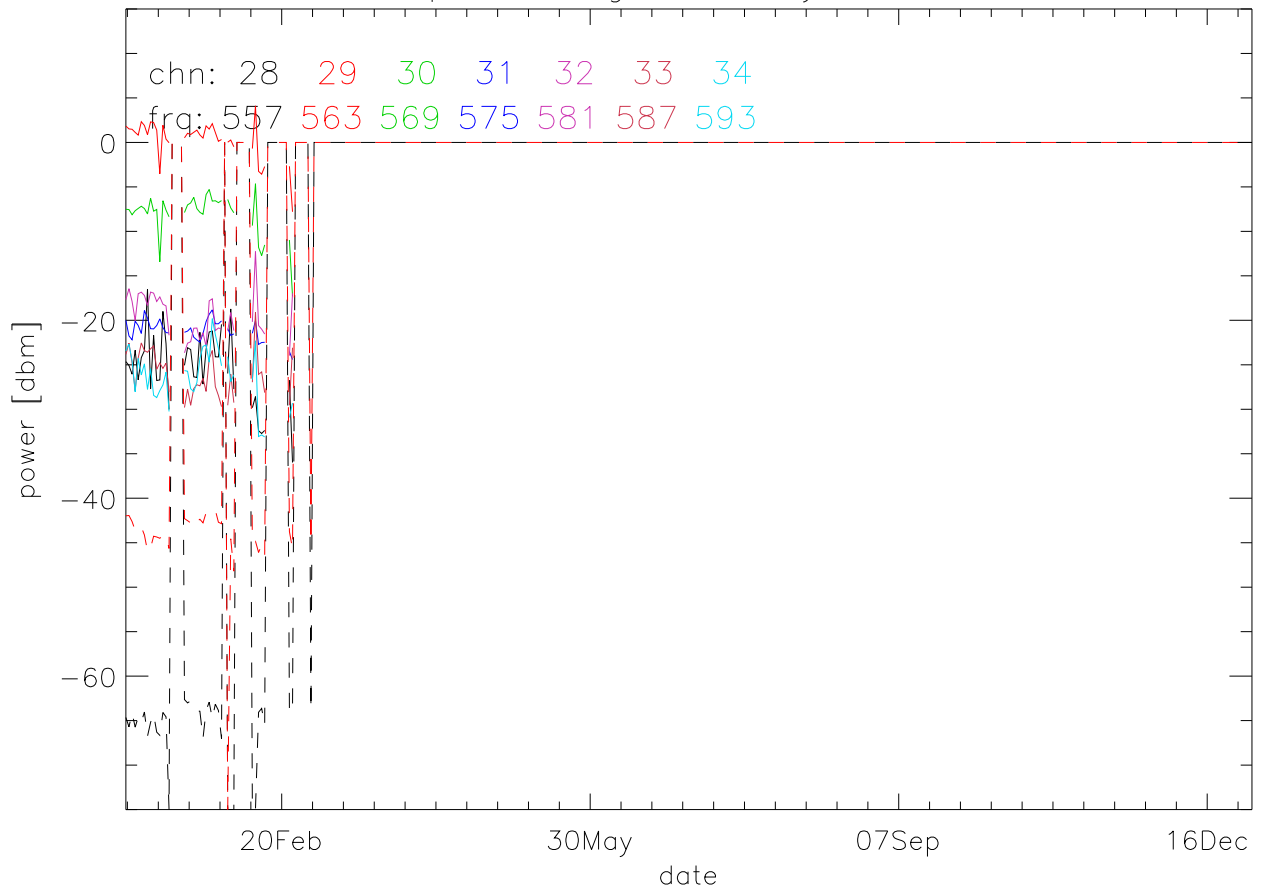

TV stations hilltopMonitoring 2020:daily max. 550Mhz RfiBand

TV stations hilltopMonitoring 2020:daily max. 550Mhz RfiBand

TV stations hilltopMonitoring 2020:daily max. 550Mhz RfiBand

TV stations hilltopMonitoring 2020:daily max. 550Mhz RfiBand

TV stations hilltopMonitoring 2020:daily max. 725Mhz RfiBand

TV stations hilltopMonitoring 2020:daily max. 725Mhz RfiBand