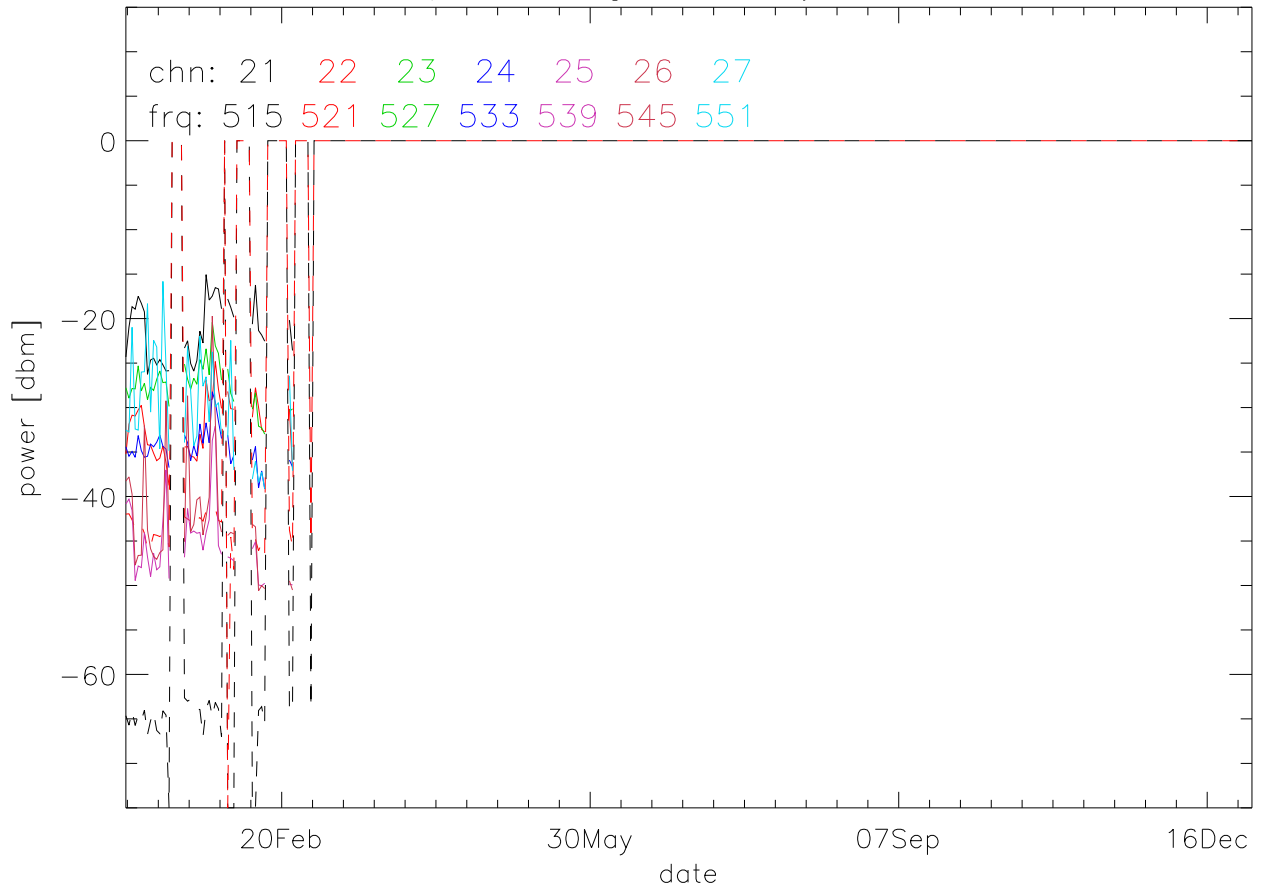

TV stations hilltopMonitoring 2020:daily max. 550Mhz RfiBand

TV stations hilltopMonitoring 2020:daily max. 550Mhz RfiBand

TV stations hilltopMonitoring 2020:daily max. 550Mhz RfiBand

TV stations hilltopMonitoring 2020:daily max. 550Mhz RfiBand

TV stations hilltopMonitoring 2020:daily max. 725Mhz RfiBand

TV stations hilltopMonitoring 2020:daily max. 725Mhz RfiBand