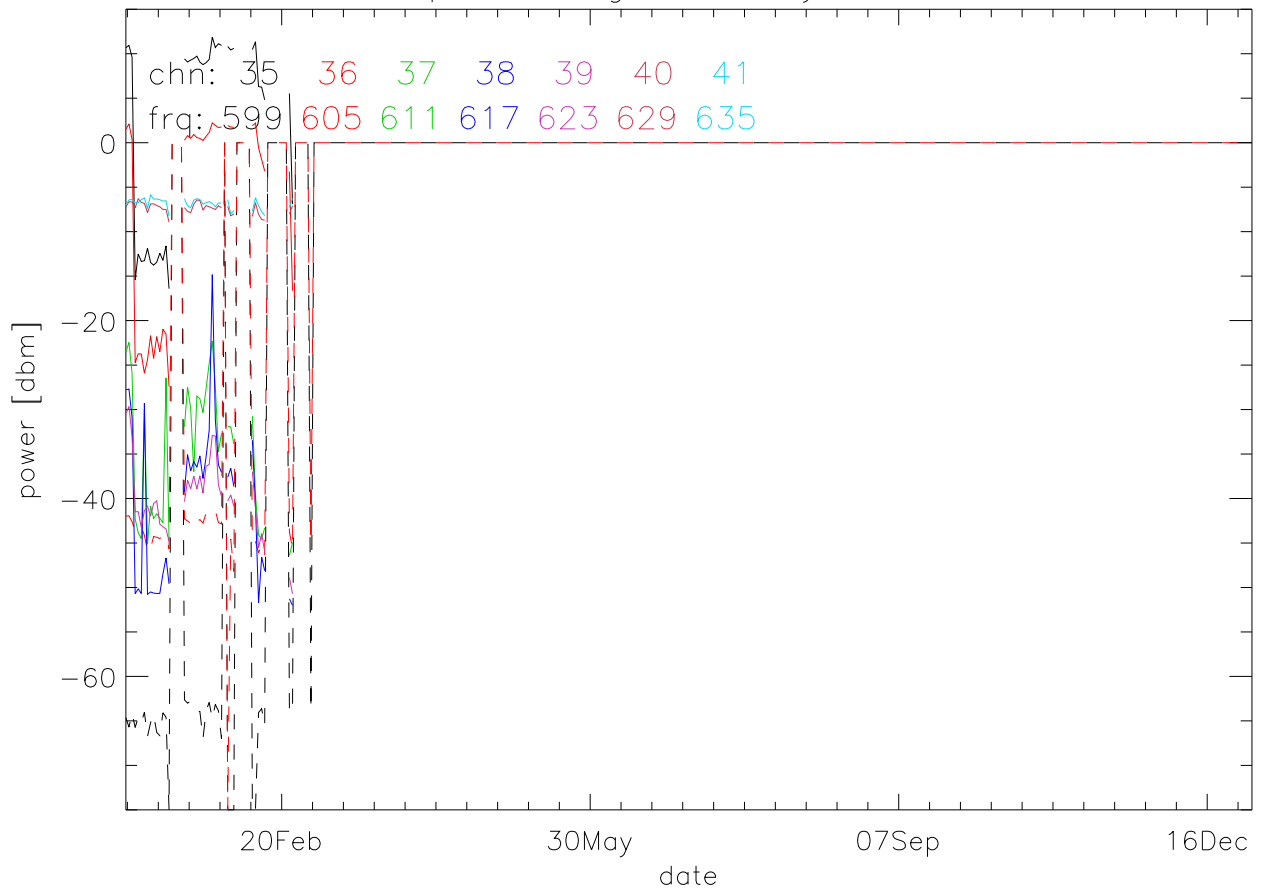

TV stations hilltopMonitoring 2020:daily max. 550Mhz RfiBand

TV stations hilltopMonitoring 2020:daily max. 550Mhz RfiBand

TV stations hilltopMonitoring 2020:daily max. 550Mhz RfiBand

TV stations hilltopMonitoring 2020:daily max. 550Mhz RfiBand

TV stations hilltopMonitoring 2020:daily max. 725Mhz RfiBand

TV stations hilltopMonitoring 2020:daily max. 725Mhz RfiBand