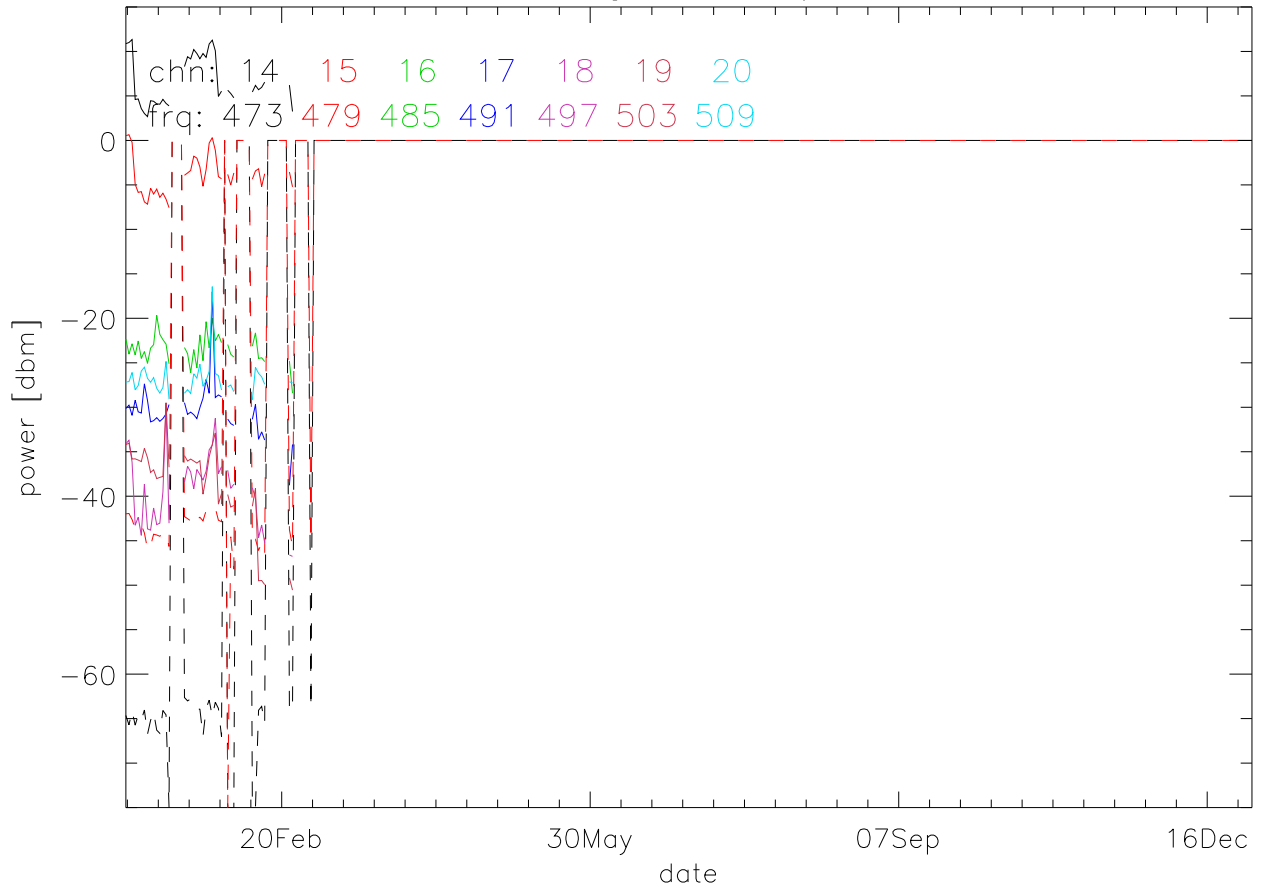

TV stations hilltopMonitoring 2020:daily max. 550Mhz RfiBand

TV stations hilltopMonitoring 2020:daily max. 550Mhz RfiBand

TV stations hilltopMonitoring 2020:daily max. 550Mhz RfiBand

TV stations hilltopMonitoring 2020:daily max. 550Mhz RfiBand

TV stations hilltopMonitoring 2020:daily max. 725Mhz RfiBand

TV stations hilltopMonitoring 2020:daily max. 725Mhz RfiBand