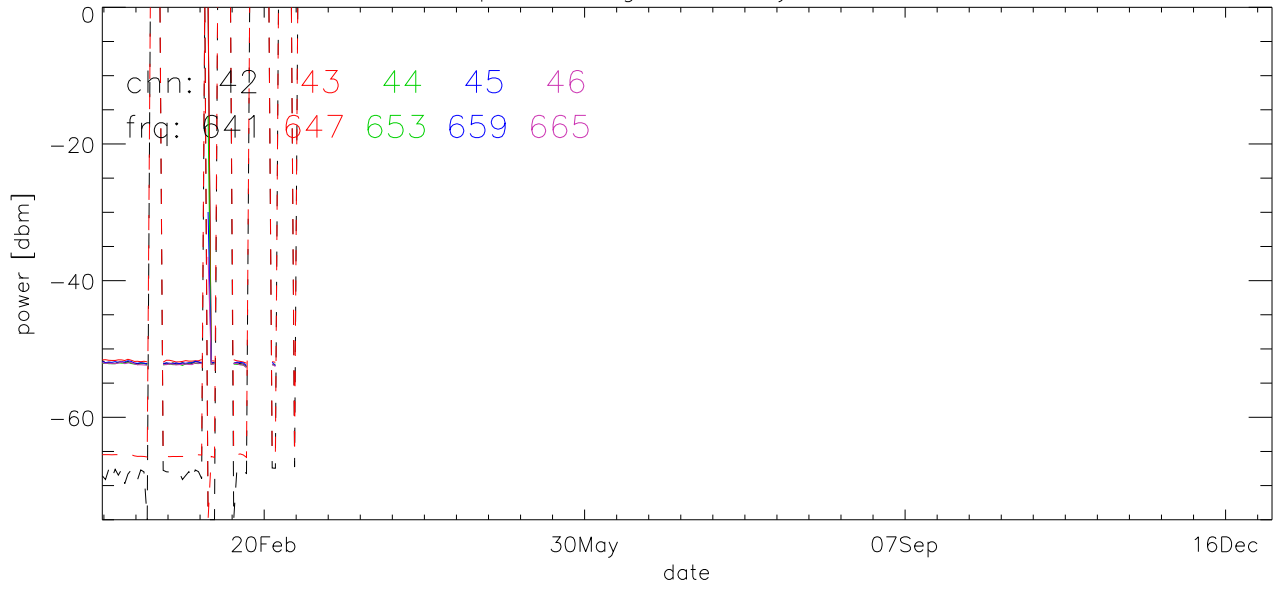

TV stations hilltopMonitoring 2020:daily max. 550Mhz RfiBand

TV stations hilltopMonitoring 2020:daily max. 550Mhz RfiBand

TV stations hilltopMonitoring 2020:daily max. 550Mhz RfiBand

TV stations hilltopMonitoring 2020:daily max. 550Mhz RfiBand

TV stations hilltopMonitoring 2020:daily max. 725Mhz RfiBand

TV stations hilltopMonitoring 2020:daily max. 725Mhz RfiBand