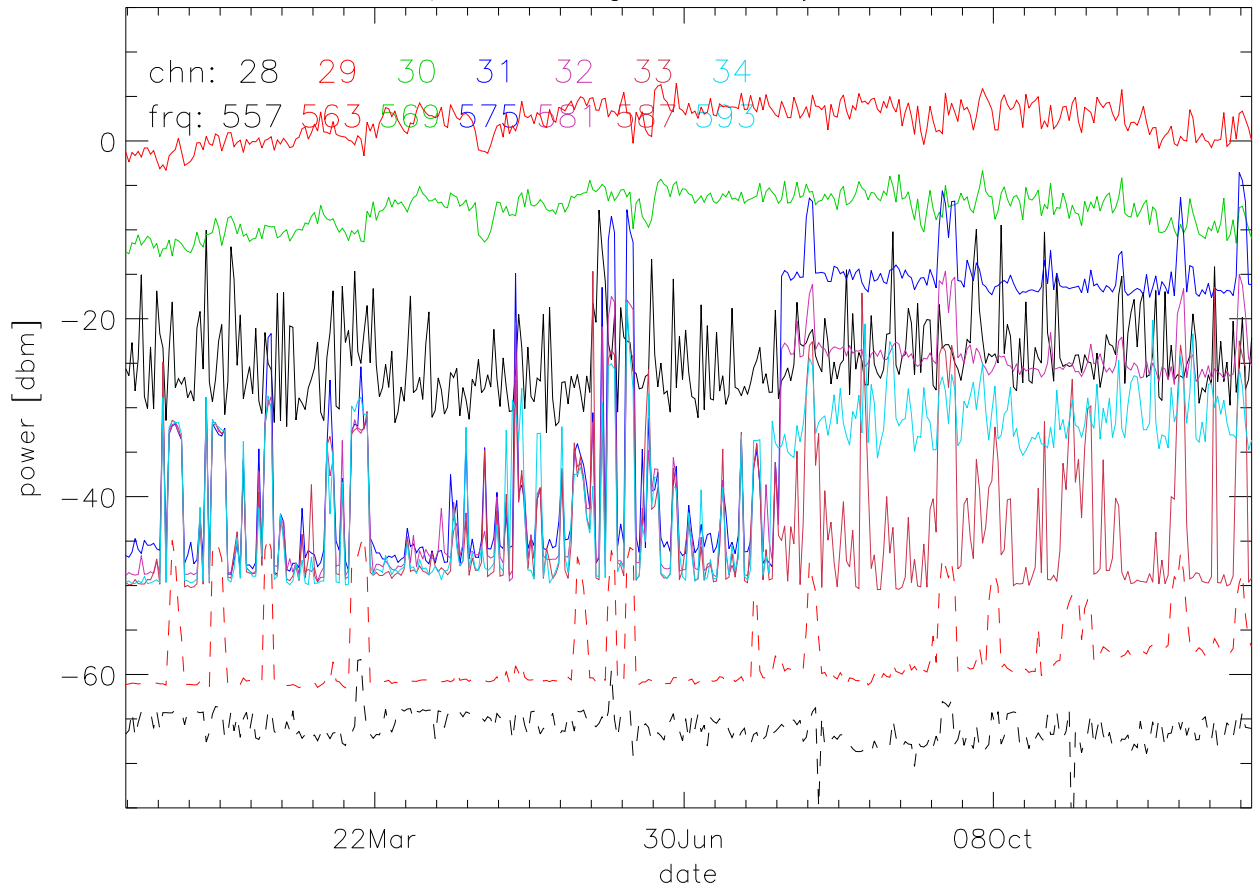

TV stations hilltopMonitoring 2018:daily max. 550Mhz RfiBand

TV stations hilltopMonitoring 2018:daily max. 550Mhz RfiBand

TV stations hilltopMonitoring 2018:daily max. 550Mhz RfiBand

TV stations hilltopMonitoring 2018:daily max. 550Mhz RfiBand

TV stations hilltopMonitoring 2018:daily max. 725Mhz RfiBand

TV stations hilltopMonitoring 2018:daily max. 725Mhz RfiBand