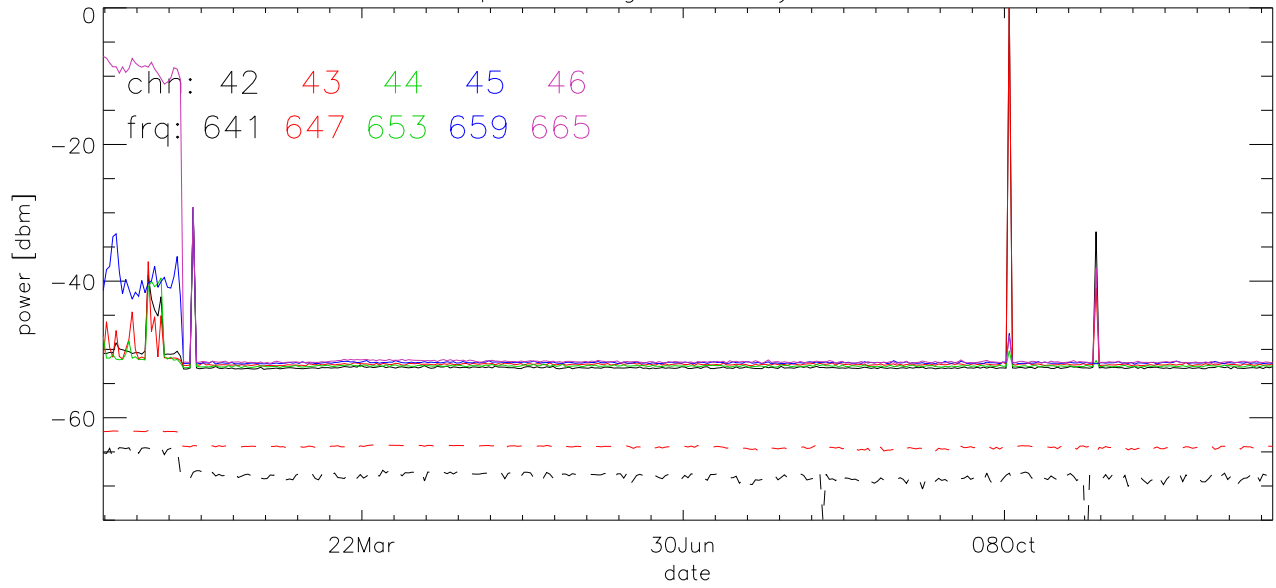

TV stations hilltopMonitoring 2018:daily max. 550Mhz RfiBand

TV stations hilltopMonitoring 2018:daily max. 550Mhz RfiBand

TV stations hilltopMonitoring 2018:daily max. 550Mhz RfiBand

TV stations hilltopMonitoring 2018:daily max. 550Mhz RfiBand

TV stations hilltopMonitoring 2018:daily max. 725Mhz RfiBand

TV stations hilltopMonitoring 2018:daily max. 725Mhz RfiBand