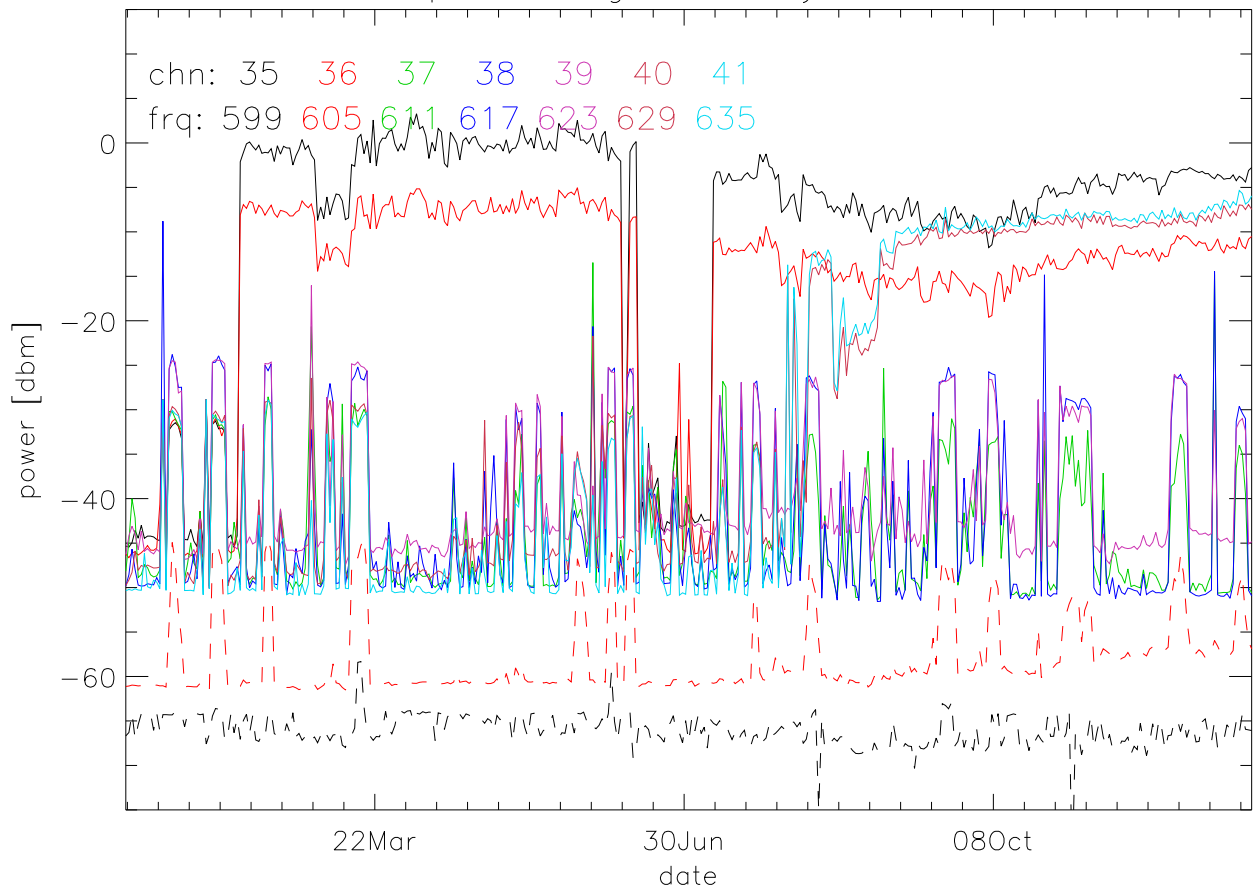

TV stations hilltopMonitoring 2018:daily max. 550Mhz RfiBand

TV stations hilltopMonitoring 2018:daily max. 550Mhz RfiBand

TV stations hilltopMonitoring 2018:daily max. 550Mhz RfiBand

TV stations hilltopMonitoring 2018:daily max. 550Mhz RfiBand

TV stations hilltopMonitoring 2018:daily max. 725Mhz RfiBand

TV stations hilltopMonitoring 2018:daily max. 725Mhz RfiBand