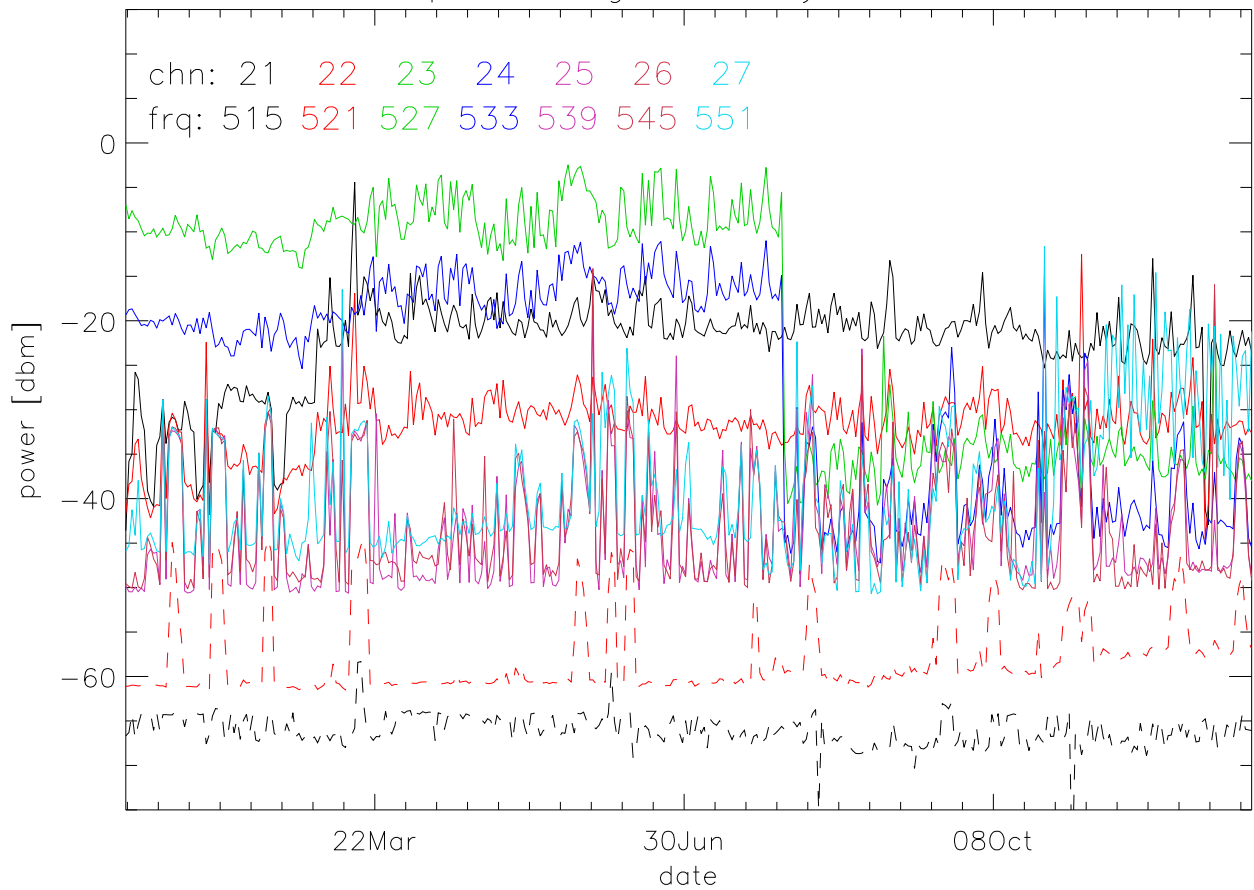

TV stations hilltopMonitoring 2018:daily max. 550Mhz RfiBand

TV stations hilltopMonitoring 2018:daily max. 550Mhz RfiBand

TV stations hilltopMonitoring 2018:daily max. 550Mhz RfiBand

TV stations hilltopMonitoring 2018:daily max. 550Mhz RfiBand

TV stations hilltopMonitoring 2018:daily max. 725Mhz RfiBand

TV stations hilltopMonitoring 2018:daily max. 725Mhz RfiBand