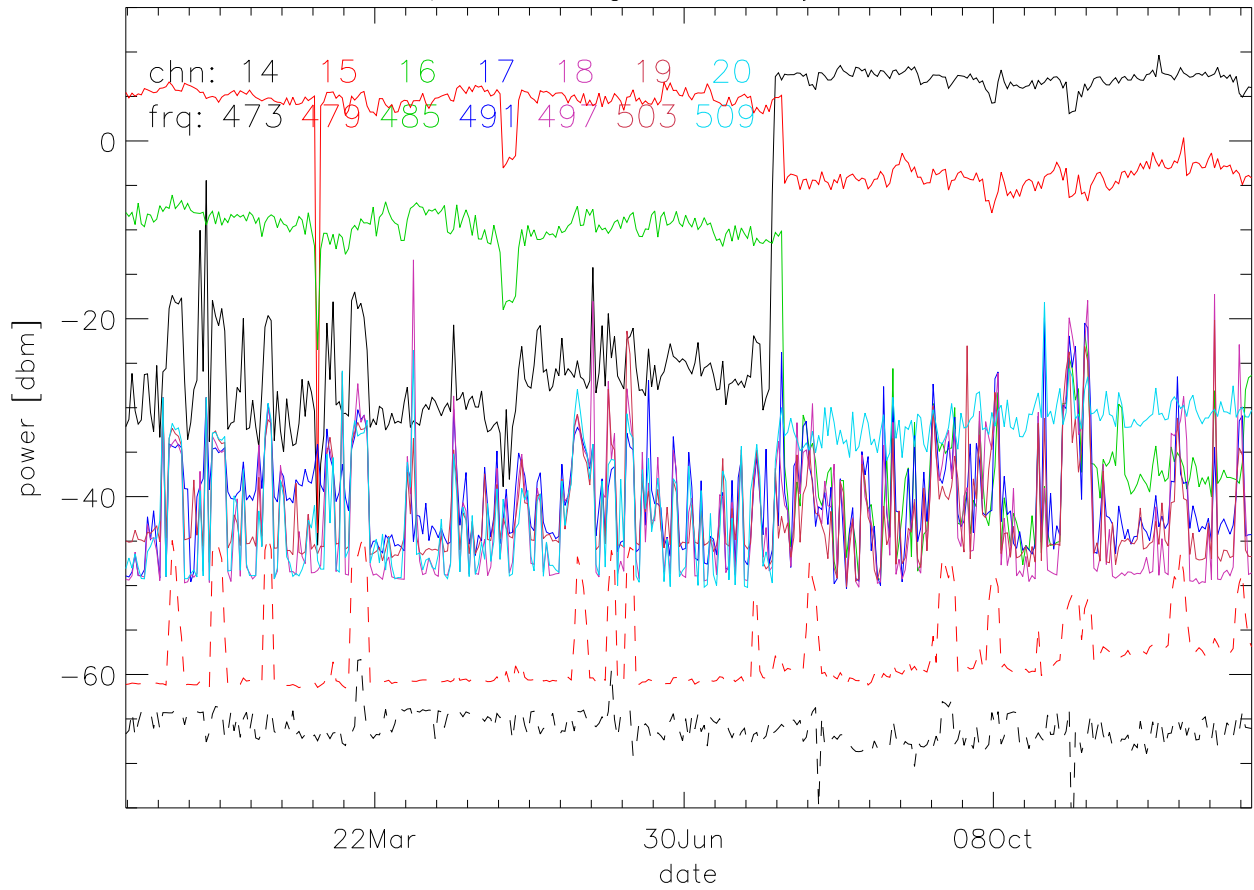

TV stations hilltopMonitoring 2018:daily max. 550Mhz RfiBand

TV stations hilltopMonitoring 2018:daily max. 550Mhz RfiBand

TV stations hilltopMonitoring 2018:daily max. 550Mhz RfiBand

TV stations hilltopMonitoring 2018:daily max. 550Mhz RfiBand

TV stations hilltopMonitoring 2018:daily max. 725Mhz RfiBand

TV stations hilltopMonitoring 2018:daily max. 725Mhz RfiBand