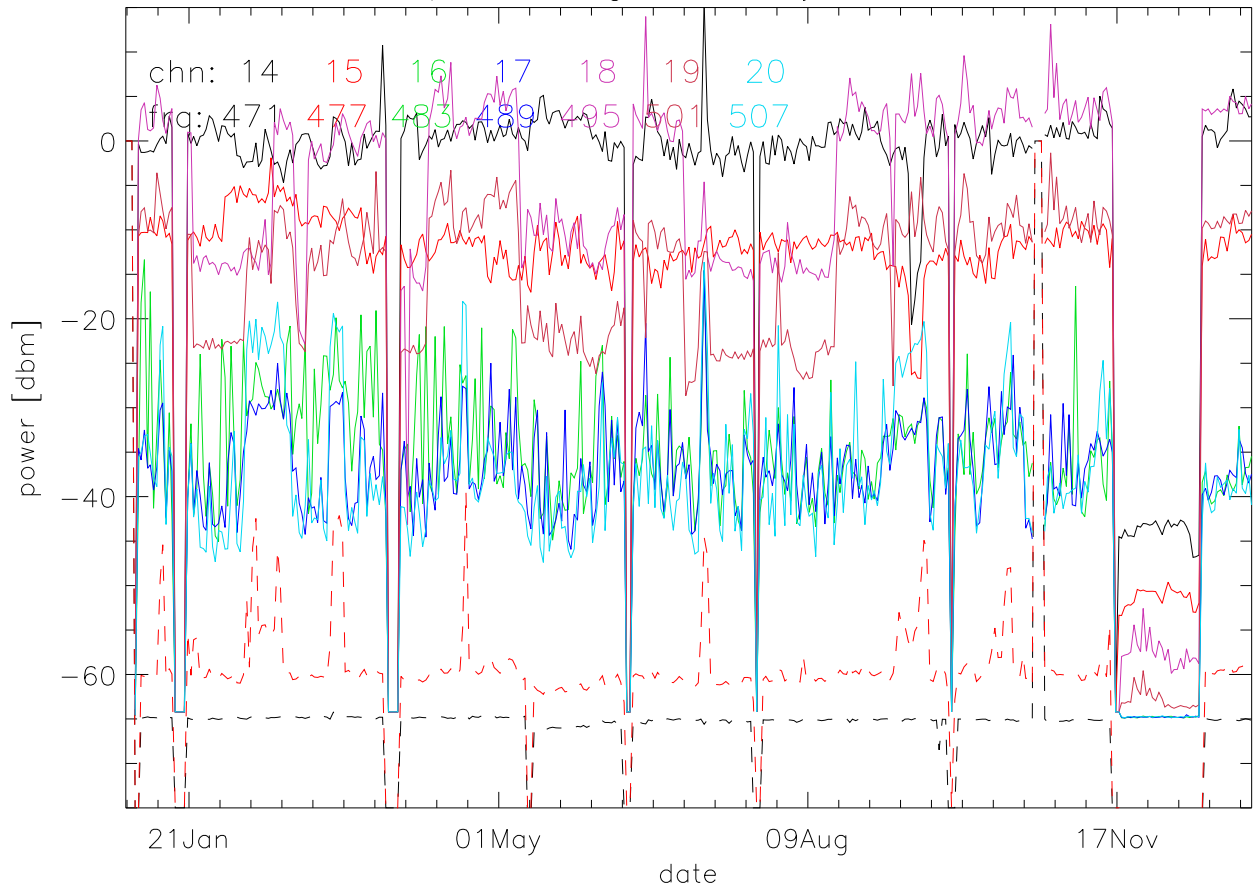

TV stations hilltopMonitoring 1999:daily max. 550Mhz RfiBand

TV stations hilltopMonitoring 1999:daily max. 550Mhz RfiBand

TV stations hilltopMonitoring 1999:daily max. 550Mhz RfiBand

TV stations hilltopMonitoring 1999:daily max. 550Mhz RfiBand