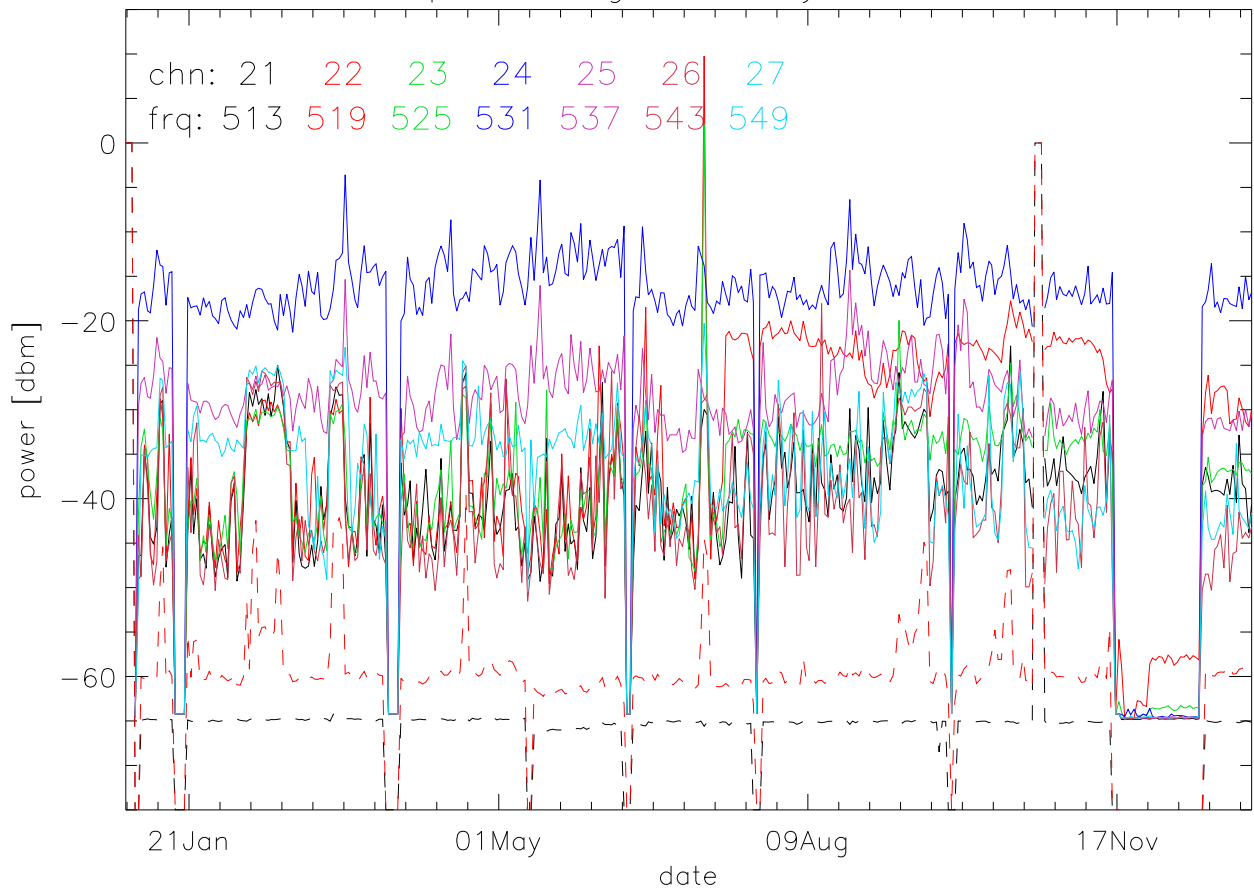

TV stations hilltopMonitoring 1999:daily max. 550Mhz RfiBand

TV stations hilltopMonitoring 1999:daily max. 550Mhz RfiBand

TV stations hilltopMonitoring 1999:daily max. 550Mhz RfiBand

TV stations hilltopMonitoring 1999:daily max. 550Mhz RfiBand