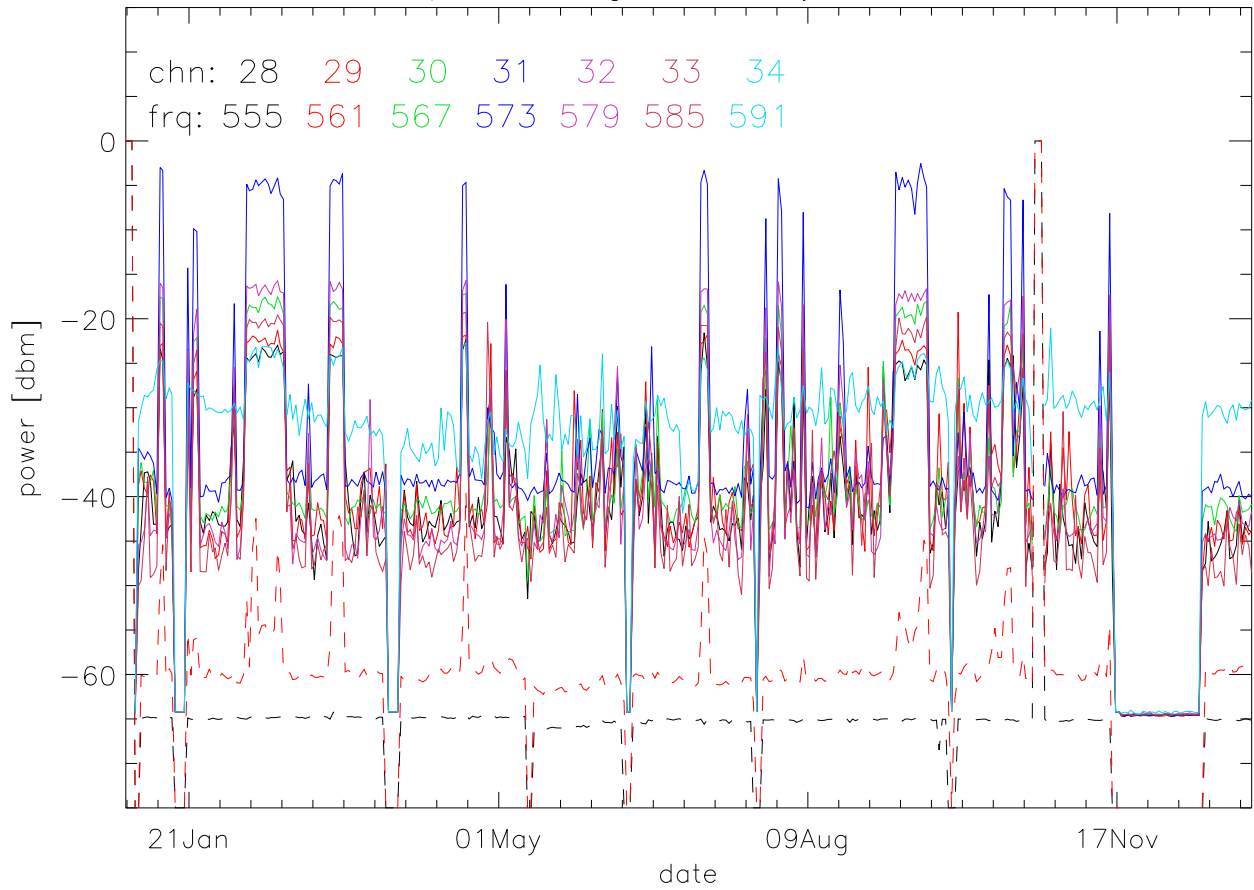

TV stations hilltopMonitoring 1999:daily max. 550Mhz RfiBand

TV stations hilltopMonitoring 1999:daily max. 550Mhz RfiBand

TV stations hilltopMonitoring 1999:daily max. 550Mhz RfiBand

TV stations hilltopMonitoring 1999:daily max. 550Mhz RfiBand