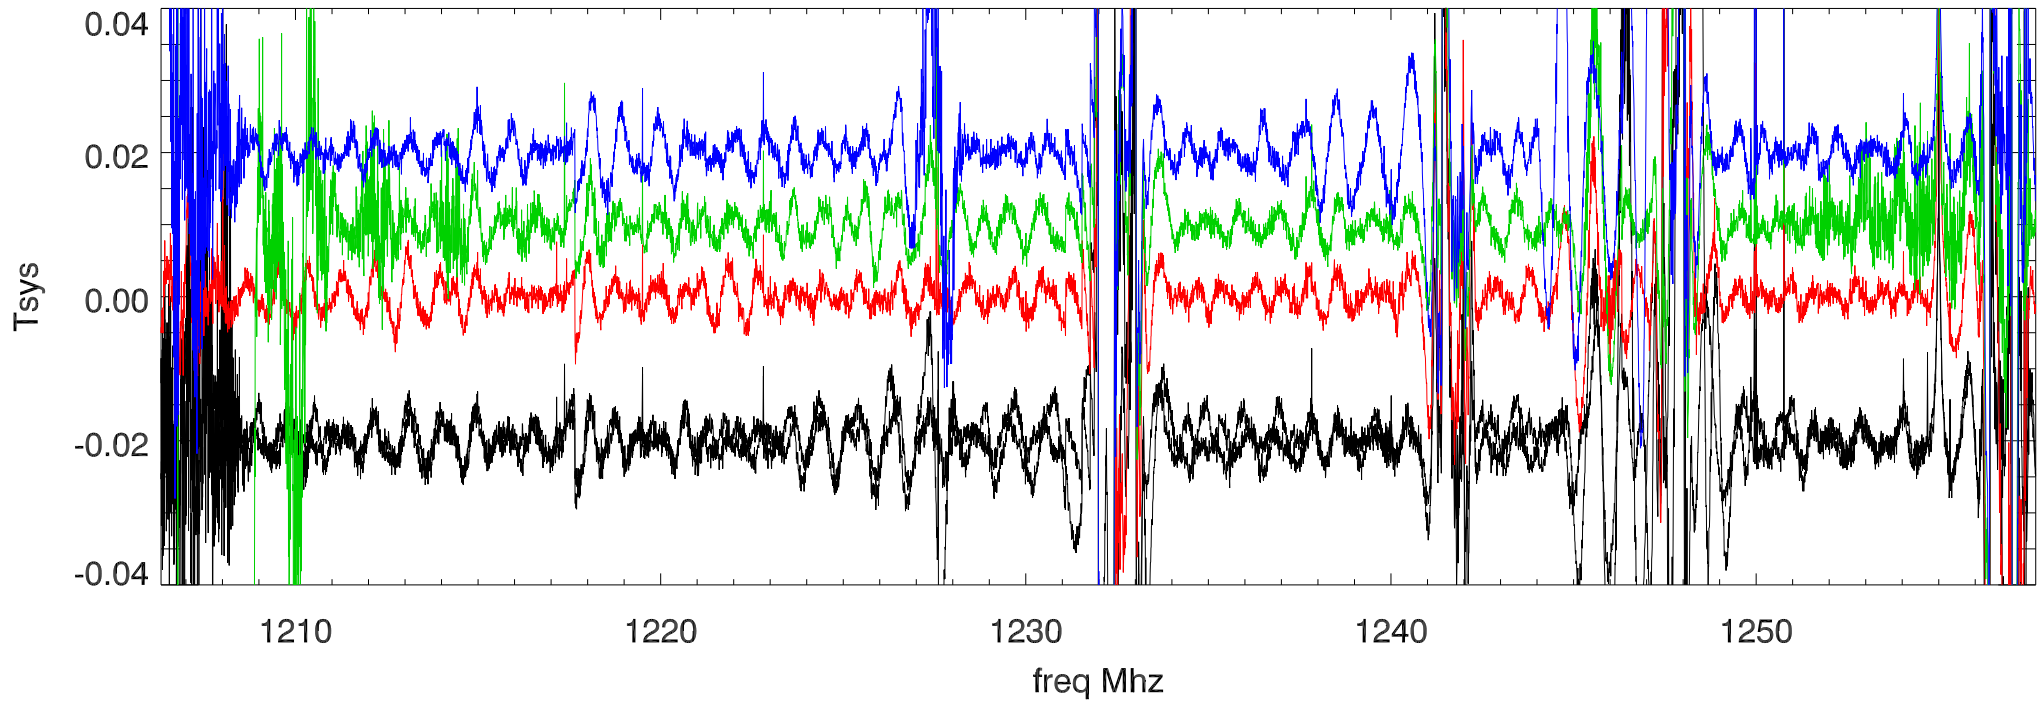

PwrOff PwrOn PwrOn PwrOn

24jan13 building 2 Shutdown. on,off spc. Rcv:lbw Band:1188.0 PoIB

24jan13 building 2 Shutdown. on,off spc. Rcv:lbw Band:1232.0 PoIA

PwrOff PwrOn PwrOn PwrOn

24jan13 building 2 Shutdown. on,off spc. Rcv:lbw Band:1232.0 PoIB

24jan13 building 2 Shutdown. on,off spc. Rcv:lbw Band:1278.0 PoIA

PwrOff PwrOn PwrOn PwrOn

24jan13 building 2 Shutdown. on,off spc. Rcv:lbw Band:1278.0 PoIB

24jan13 building 2 Shutdown. on,off spc. Rcv:lbw Band:1322.0 PoIA