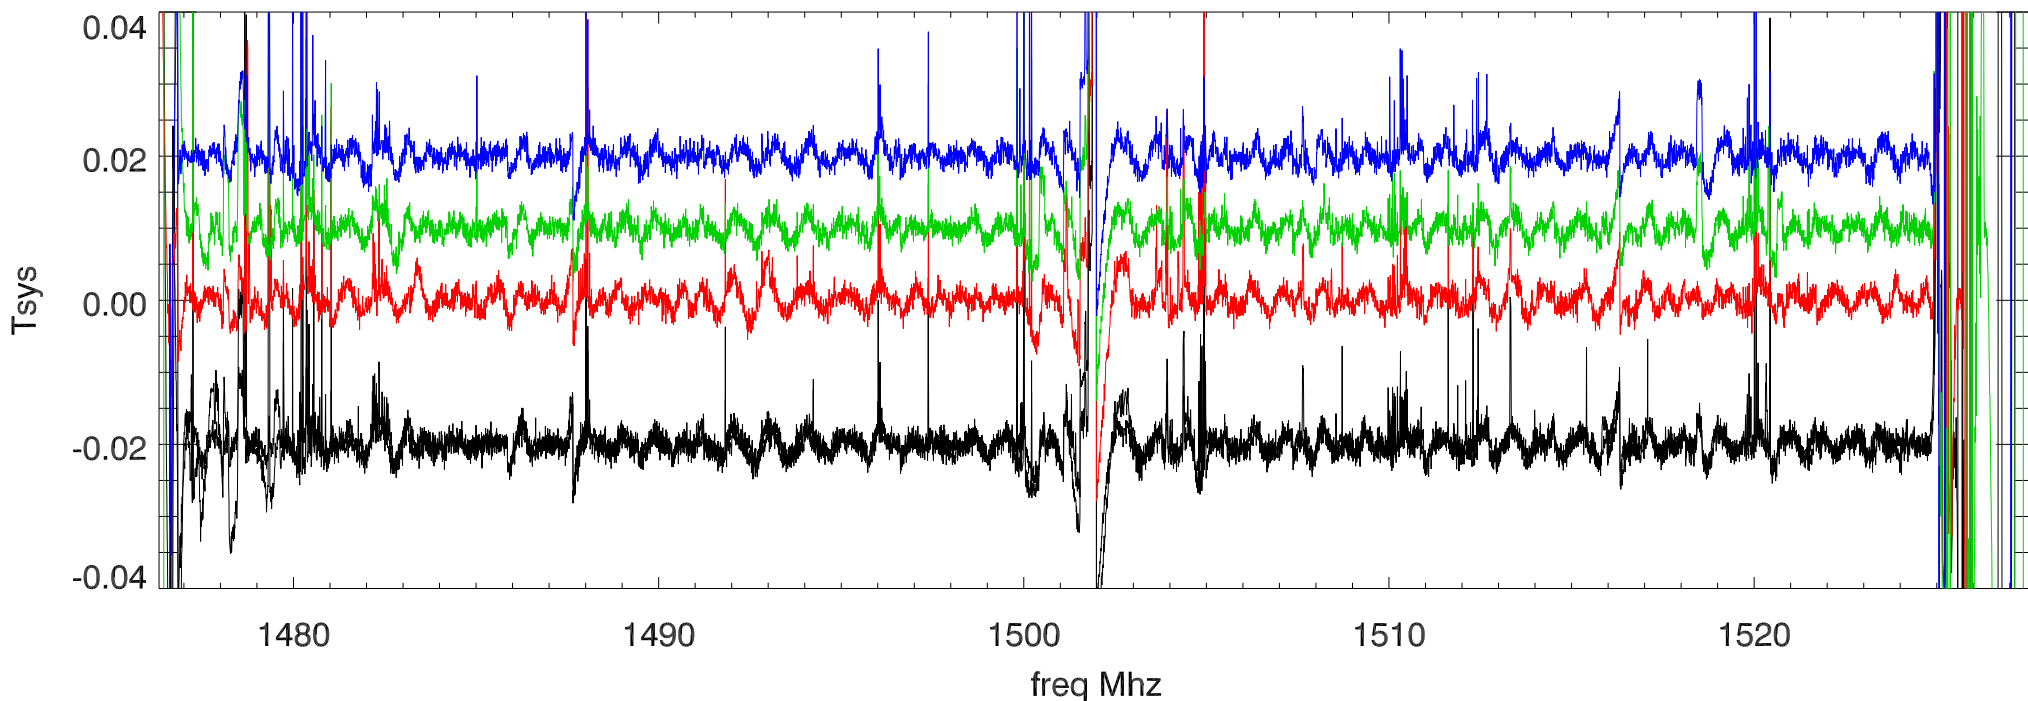

24jan13 building 2 Shutdown. on,off spec. Rcv:lbw Band:1412.0 PoIA

PwrOff PwrOn PwrOn PwrOn

24jan13 building 2 Shutdown. on,off spec. Rcv:lbw Band:1412.0 PoIB

24jan13 building 2 Shutdown. on,off spc. Rcv:lbw Band:1458.0 PoIA

PwrOff PwrOn PwrOn PwrOn

24jan13 building 2 Shutdown. on,off spc. Rcv:lbw Band:1458.0 PoIB

24jan13 building 2 Shutdown. on,off spc. Rcv:lbw Band:1502.0 PoIA

PwrOff PwrOn PwrOn PwrOn

24jan13 building 2 Shutdown. on,off spc. Rcv:lbw Band:1502.0 PoIB