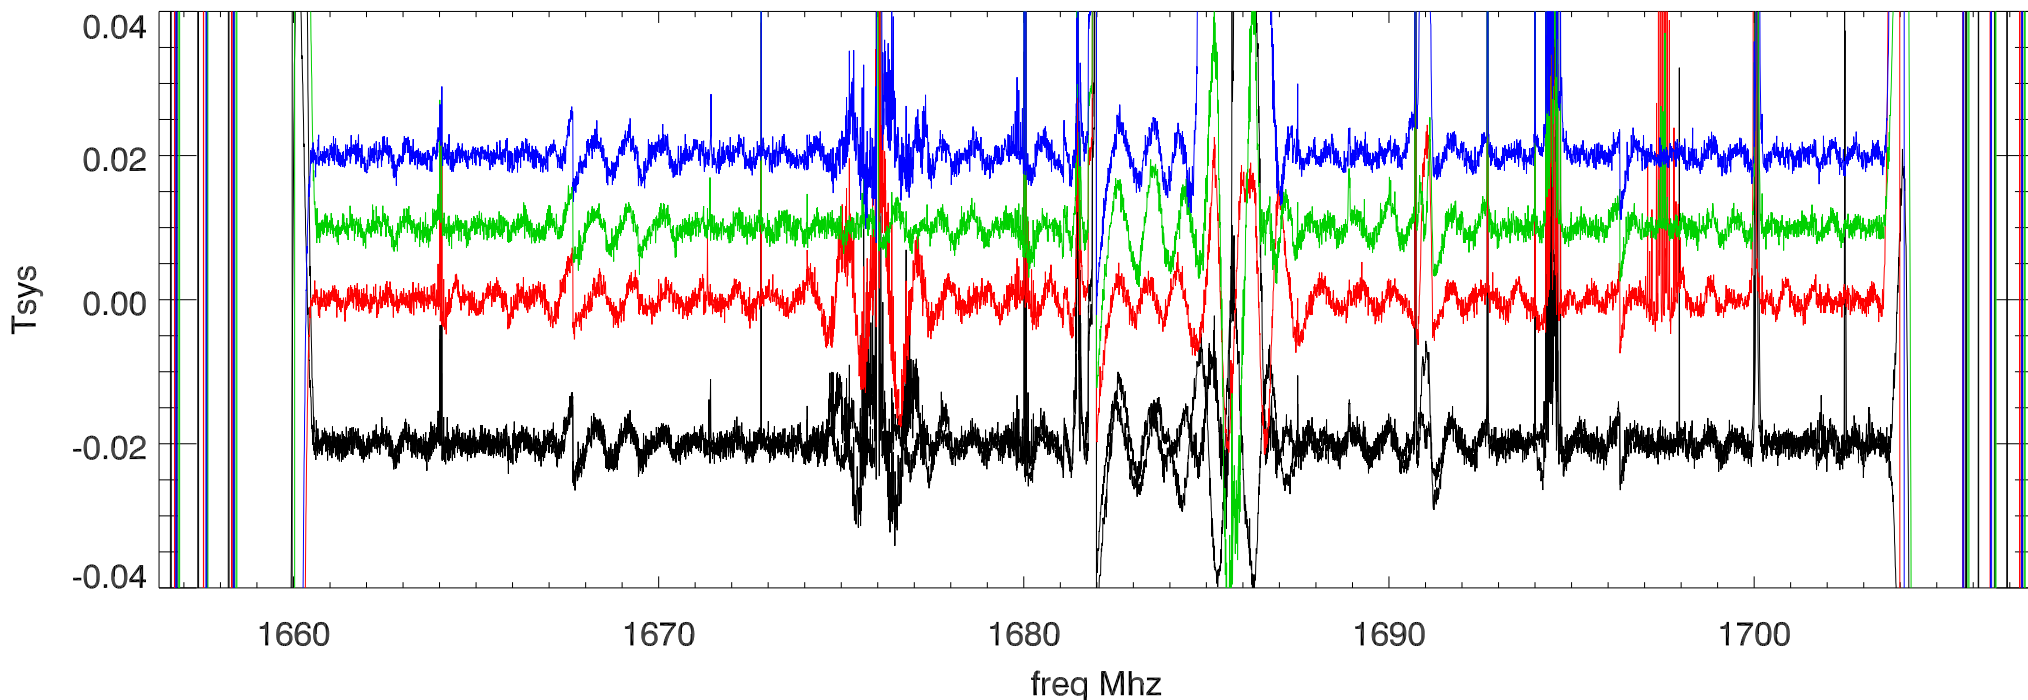

PwrOff PwrOn PwrOn PwrOn

24jan13 building 2 Shutdown. on,off spc. Rcv:lbw Band:1592.0 PoIB

24jan13 building 2 Shutdown. on,off spc. Rcv:lbw Band:1638.0 PoIA

PwrOff PwrOn PwrOn PwrOn

24jan13 building 2 Shutdown. on,off spc. Rcv:lbw Band:1638.0 PoIB

24jan13 building 2 Shutdown. on,off spc. Rcv:lbw Band:1682.0 PoIA

PwrOff PwrOn PwrOn PwrOn

24jan13 building 2 Shutdown. on,off spc. Rcv:lbw Band:1682.0 PoIB

24jan13 building 2 Shutdown. on,off spc. Rcv:lbw Band:1728.0 PoIA