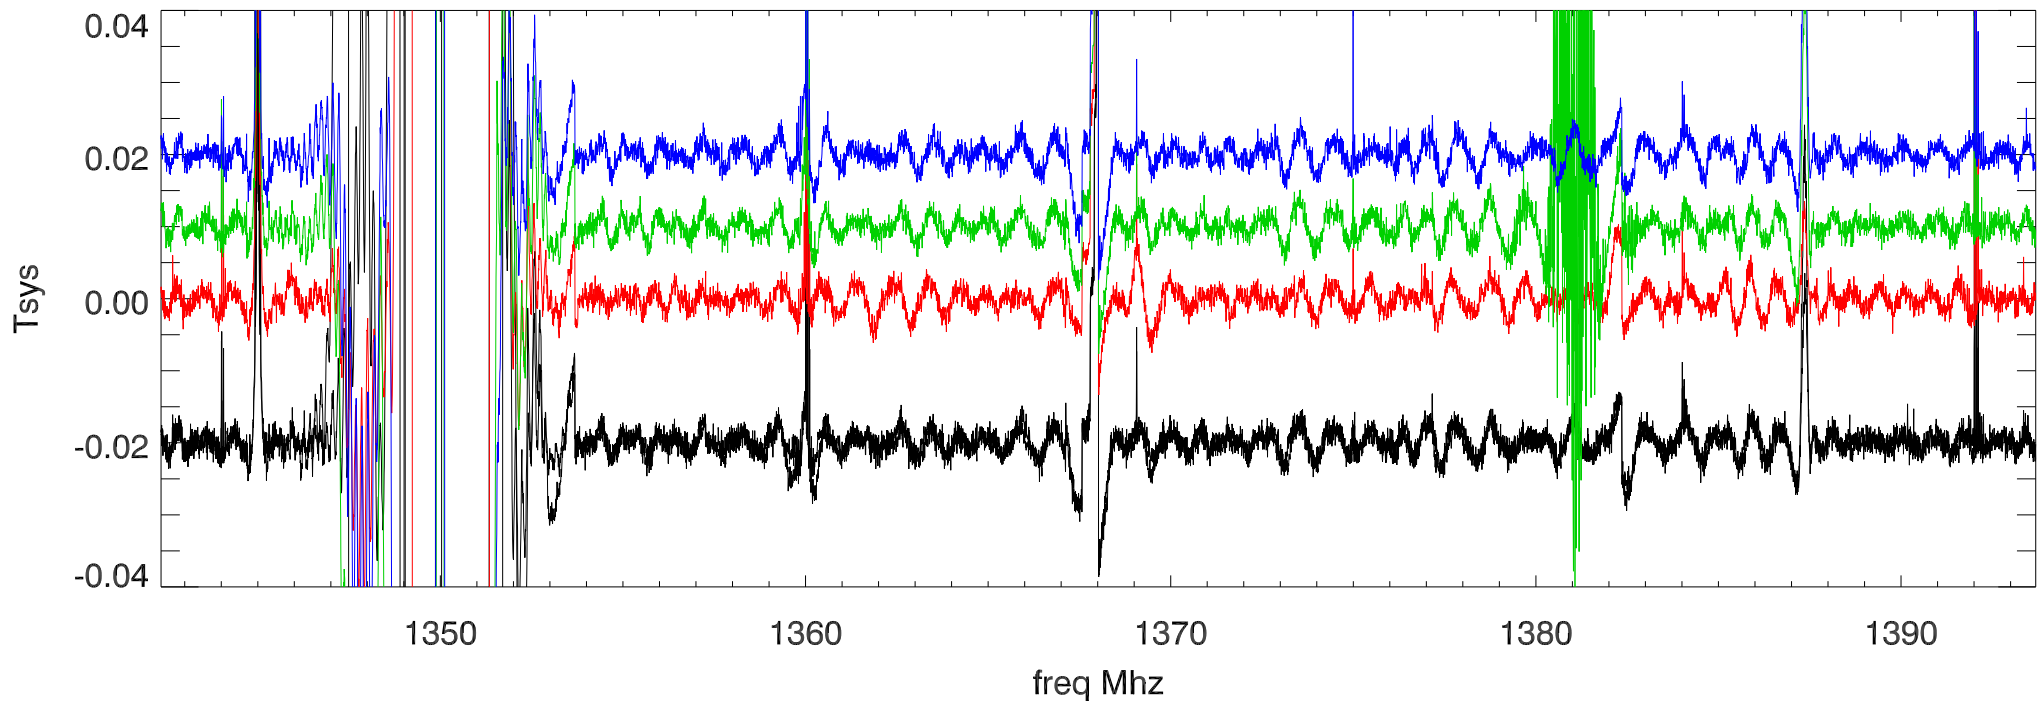

PwrOff PwrOn PwrOn PwrOn

24jan13 building 2 Shutdown. on,off spc. Rcv:lbw Band:1322.0 PoIB

24jan13 building 2 Shutdown. on,off spc. Rcv:lbw Band:1368.0 PoIA

PwrOff PwrOn PwrOn PwrOn

24jan13 building 2 Shutdown. on,off spc. Rcv:lbw Band:1368.0 PoIB

24jan13 building 2 Shutdown. on,off spec. Rcv:lbw Band:1412.0 PoIA

PwrOff PwrOn PwrOn PwrOn

24jan13 building 2 Shutdown. on,off spec. Rcv:lbw Band:1412.0 PoIB

24jan13 building 2 Shutdown. on,off spc. Rcv:lbw Band:1458.0 PoIA