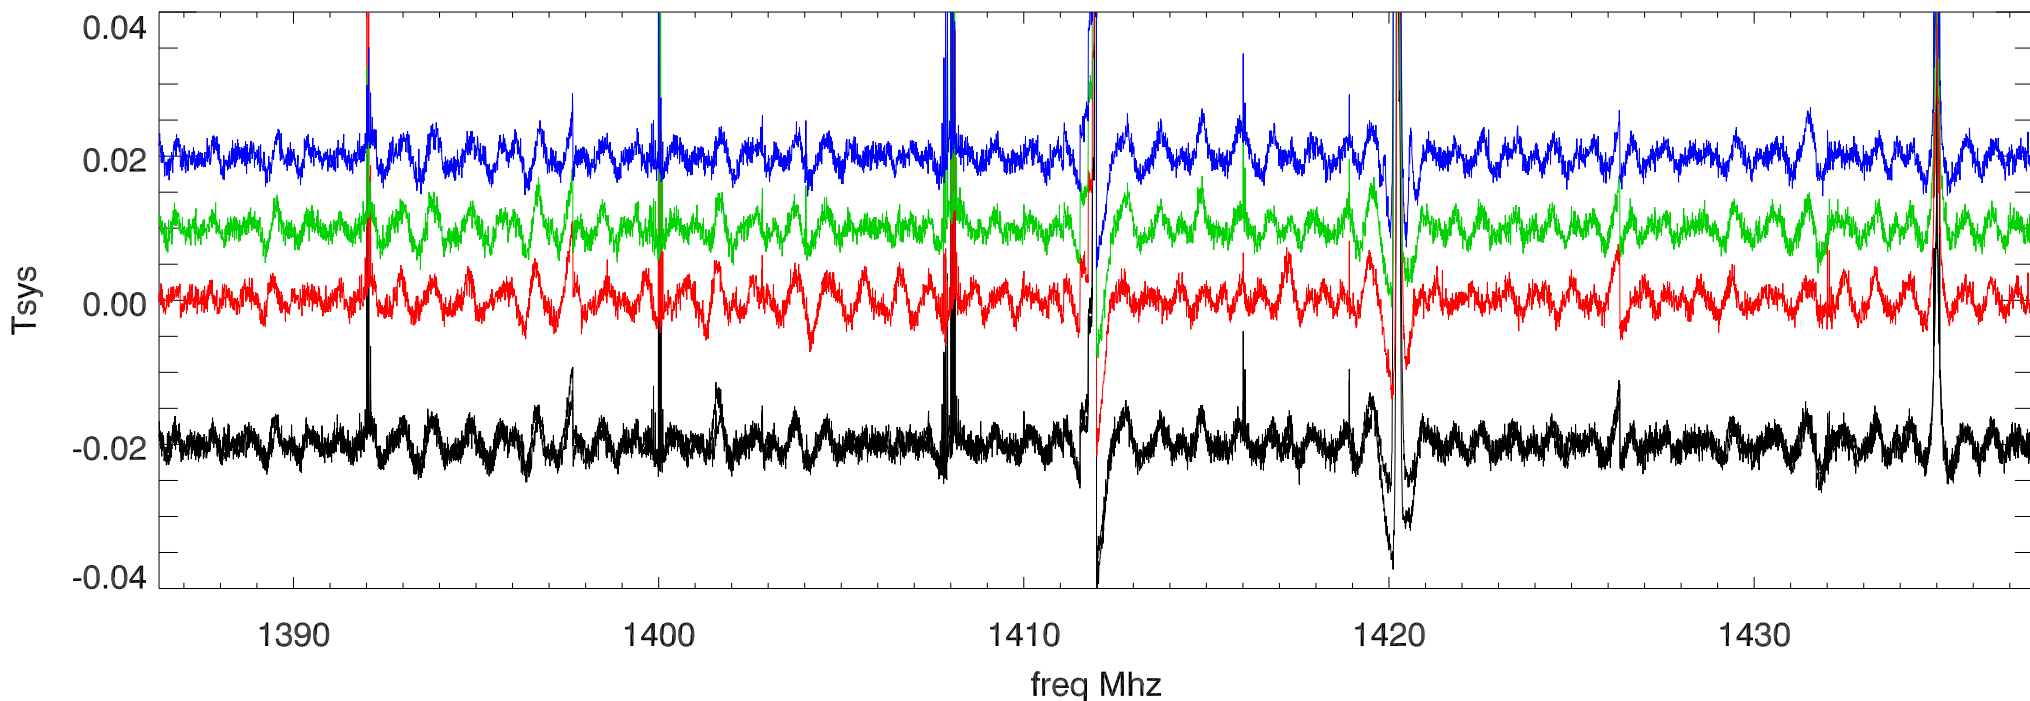

24jan13 building 2 Shutdown. on,off spec. Rcv:lbw Band:1412.0 PoIB

24jan13 building 2 Shutdown. on,off spec. Rcv:lbw Band:1412.0 PoIA