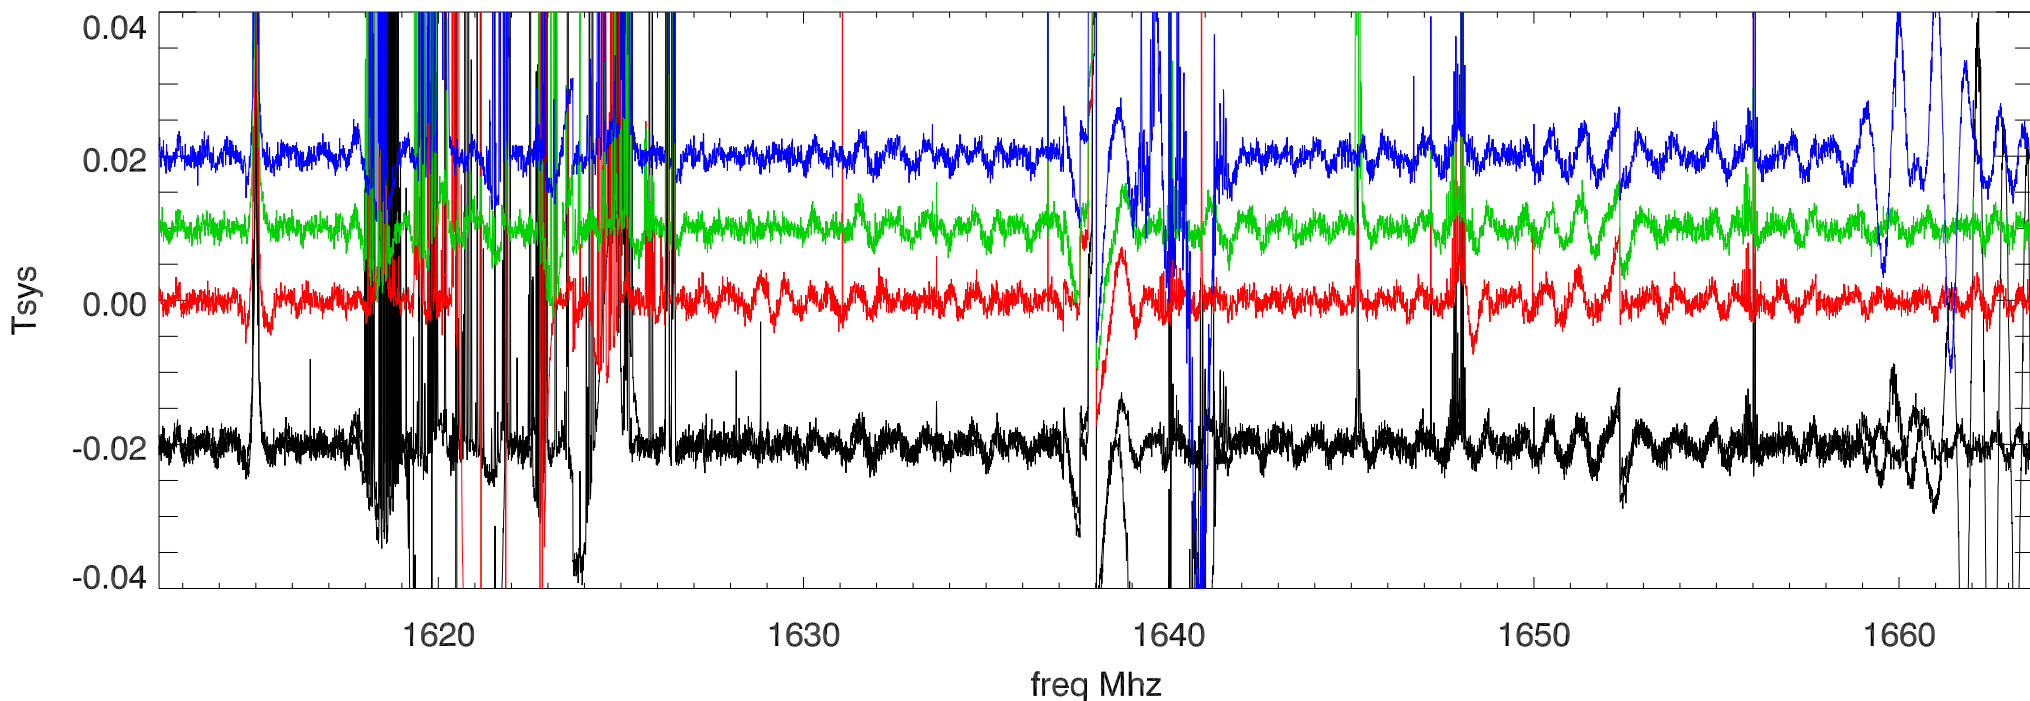

24jan13 building 2 Shutdown. on,off spc. Rcv:lbw Band:1548.0 PoIA

PwrOff PwrOn PwrOn PwrOn

24jan13 building 2 Shutdown. on,off spc. Rcv:lbw Band:1548.0 PoIB

24jan13 building 2 Shutdown. on,off spc. Rcv:lbw Band:1592.0 PoIA

PwrOff PwrOn PwrOn PwrOn

24jan13 building 2 Shutdown. on,off spc. Rcv:lbw Band:1592.0 PoIB

24jan13 building 2 Shutdown. on,off spc. Rcv:lbw Band:1638.0 PoIA

PwrOff PwrOn PwrOn PwrOn

24jan13 building 2 Shutdown. on,off spc. Rcv:lbw Band:1638.0 PoIB