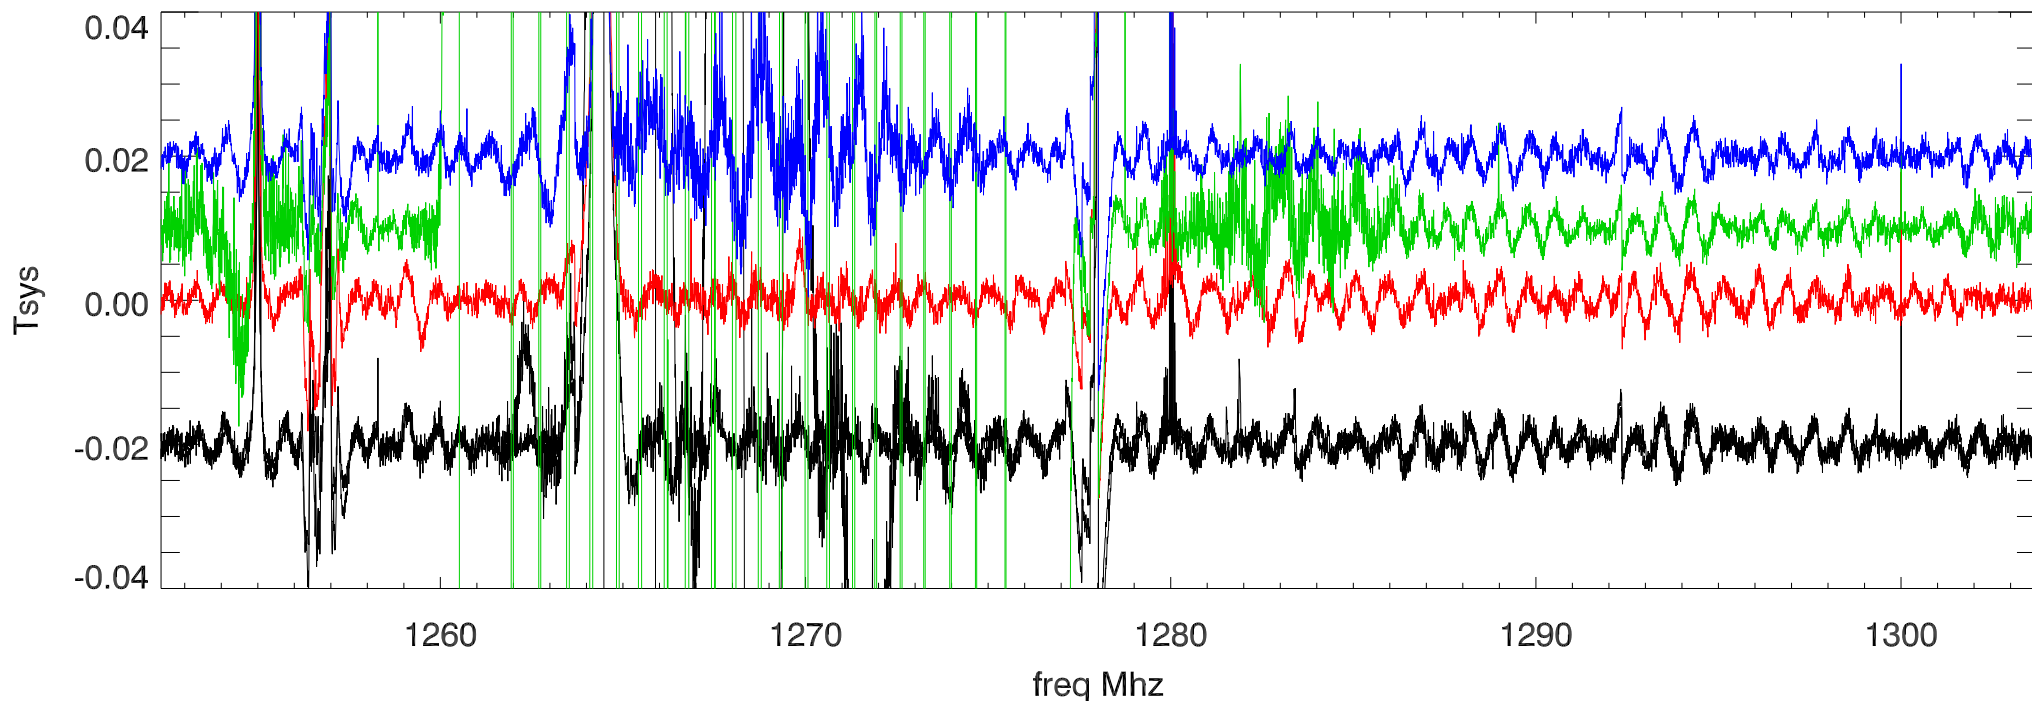

24jan13 building 2 Shutdown. on,off spc. Rcv:lbw Band:1278.0 PoIB

24jan13 building 2 Shutdown. on,off spc. Rcv:lbw Band:1278.0 PoIA