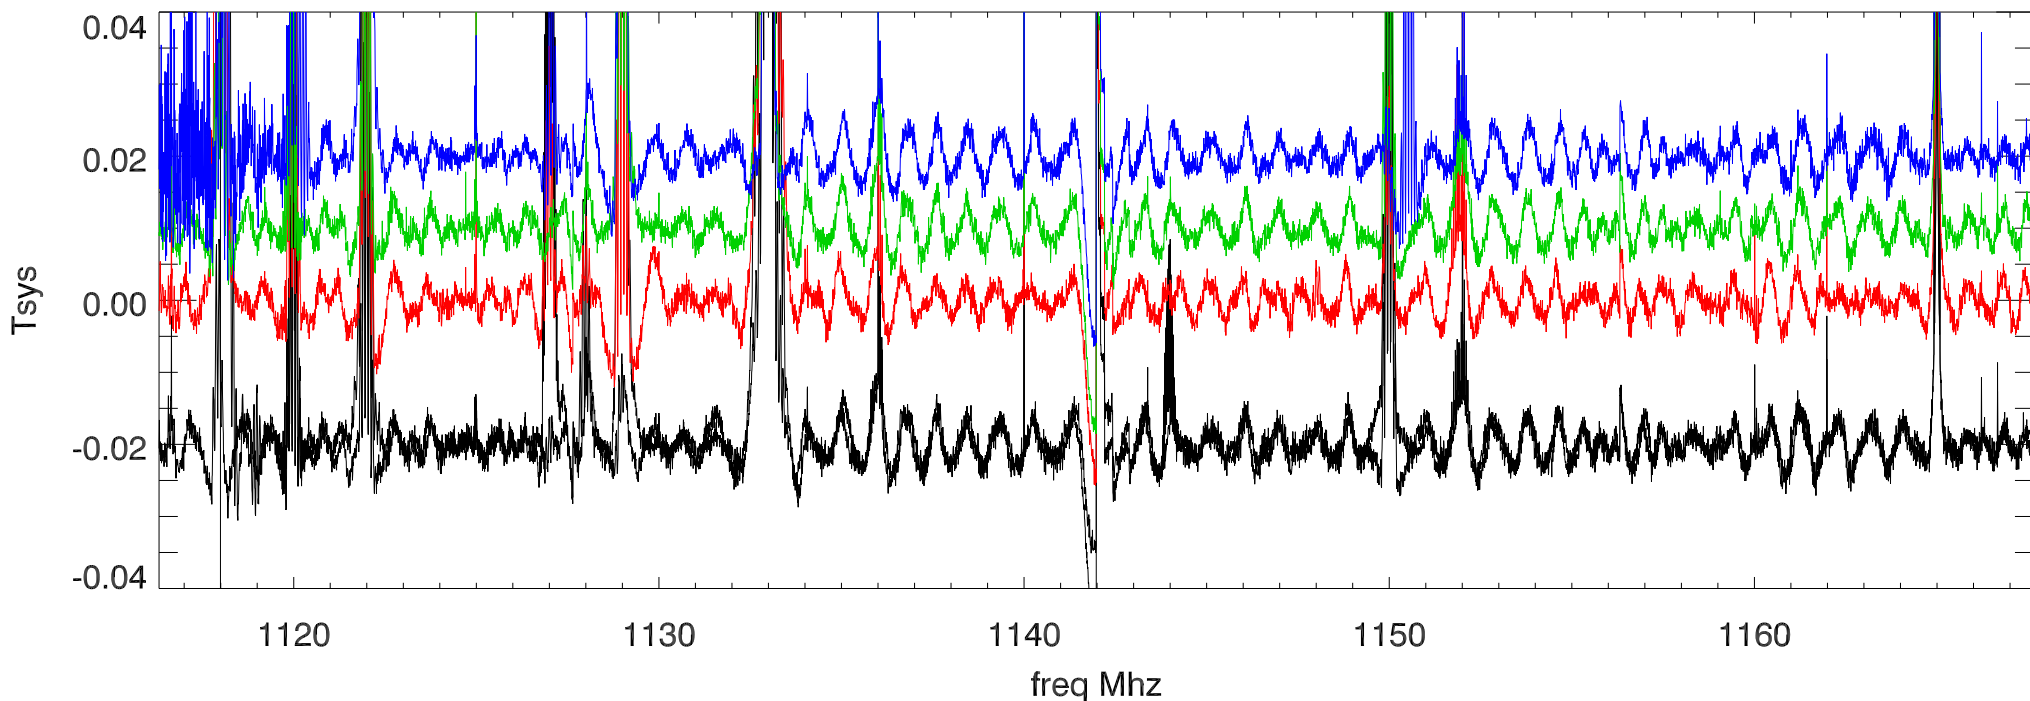

24jan13 building 2 Shutdown. on,off spc. Rcv:lbw Band:1142.0 PoIA

PwrOff PwrOn PwrOn PwrOn

24jan13 building 2 Shutdown. on,off spc. Rcv:lbw Band:1142.0 PoIB

24jan13 building 2 Shutdown. on,off spc. Rcv:lbw Band:1188.0 PoIA

PwrOff PwrOn PwrOn PwrOn

24jan13 building 2 Shutdown. on,off spc. Rcv:lbw Band:1188.0 PoIB

24jan13 building 2 Shutdown. on,off spc. Rcv:lbw Band:1232.0 PoIA

PwrOff PwrOn PwrOn PwrOn

24jan13 building 2 Shutdown. on,off spc. Rcv:lbw Band:1232.0 PoIB