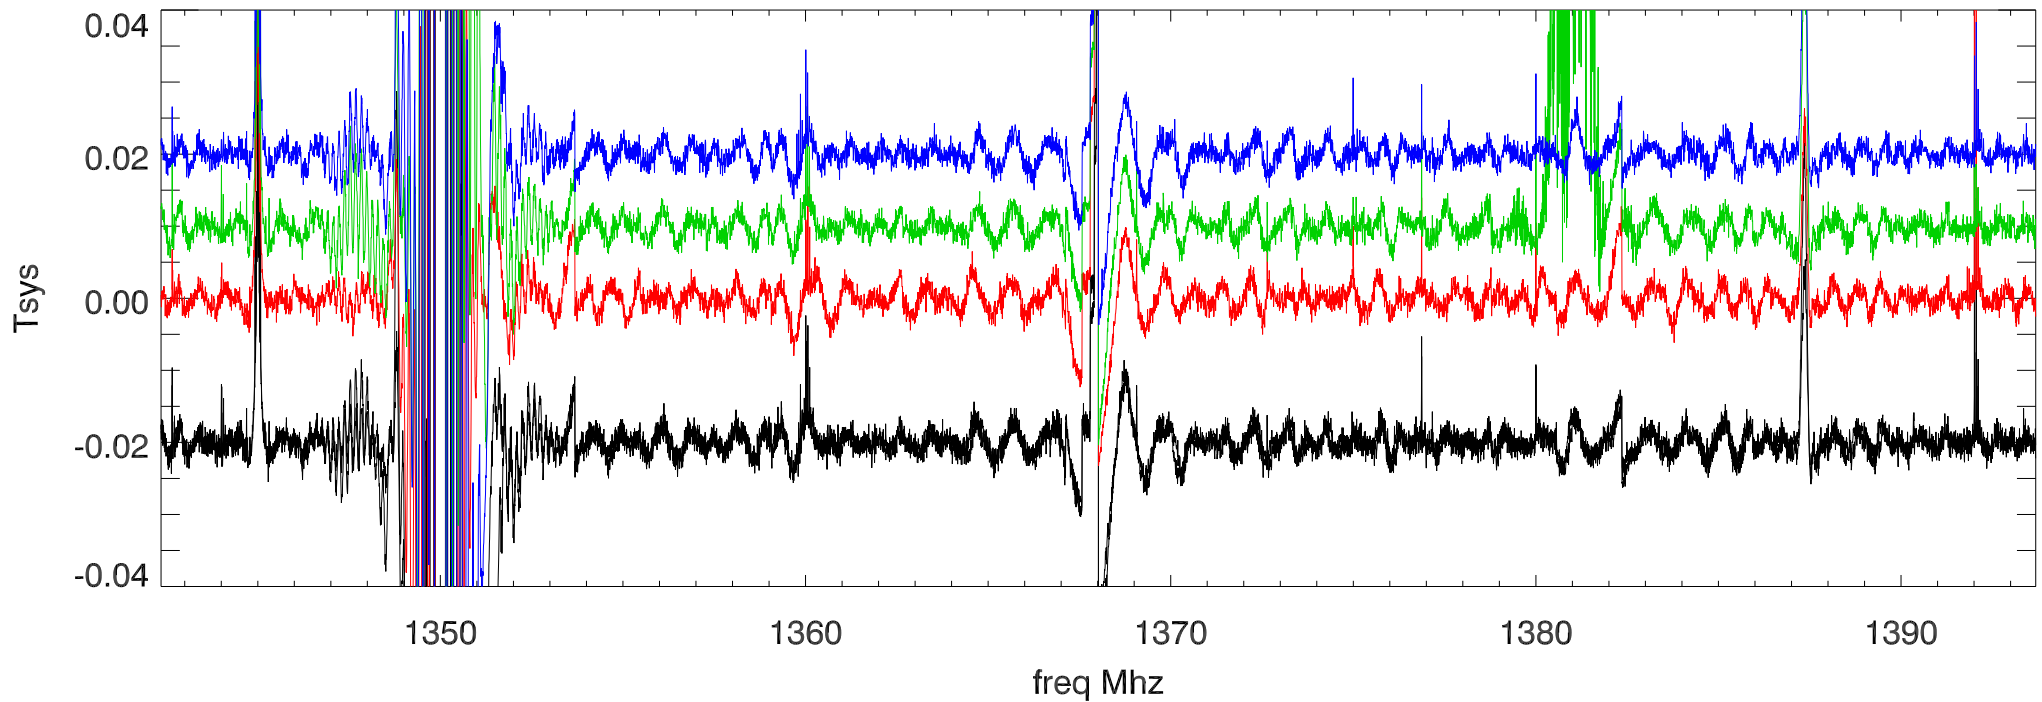

24jan13 building 2 Shutdown. on,off spc. Rcv:lbw Band:1368.0 PoIB

24jan13 building 2 Shutdown. on,off spc. Rcv:lbw Band:1368.0 PoIA