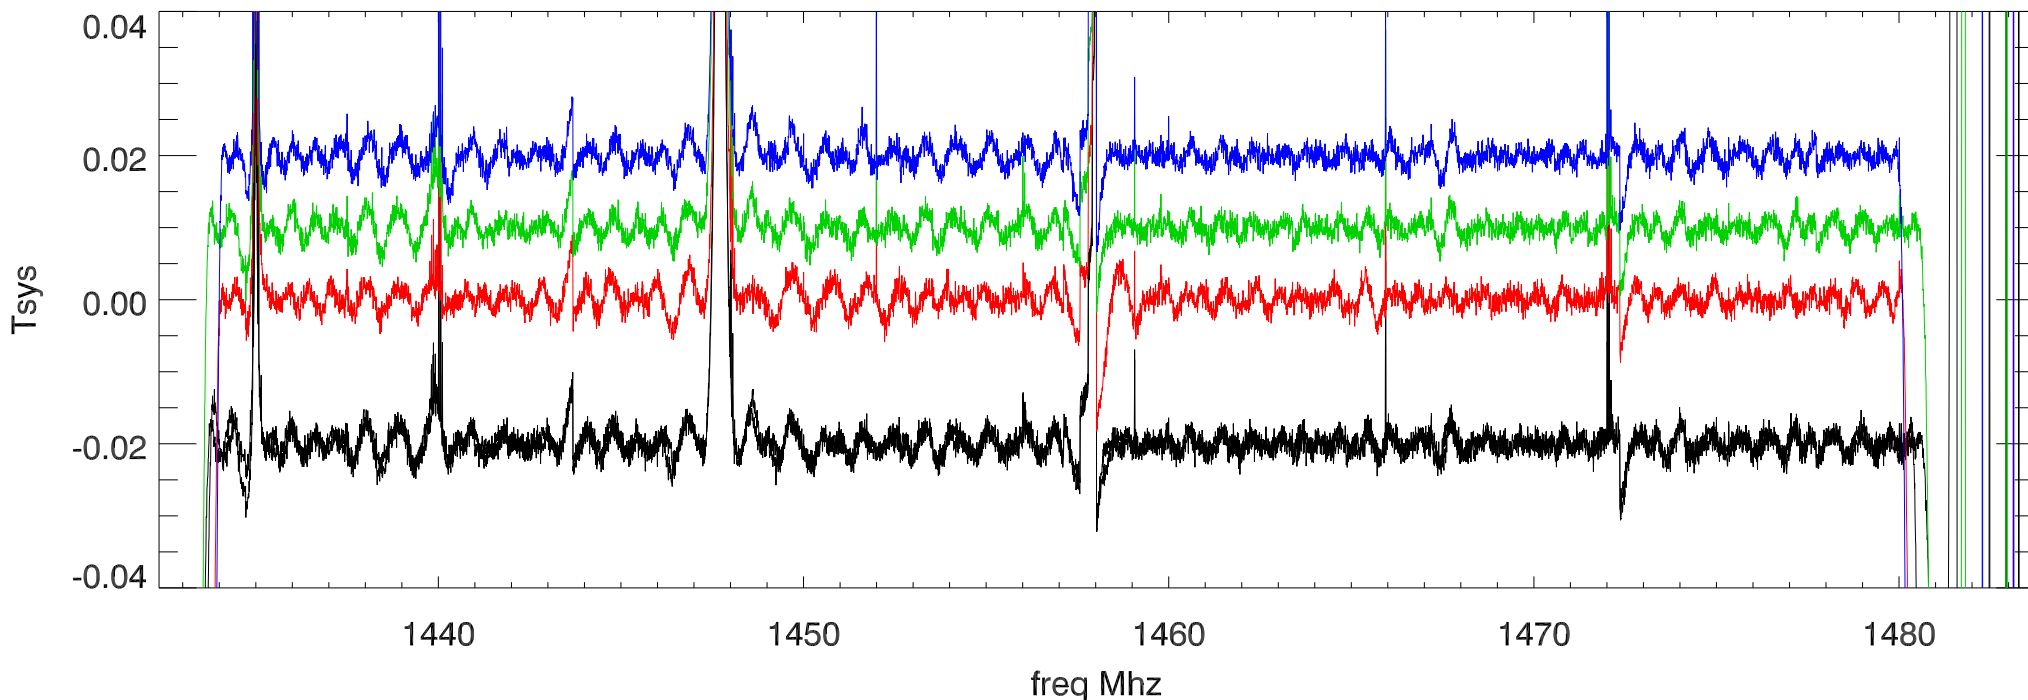

24jan13 building 2 Shutdown. on,off spec. Rcv:lbw Band:1412.0 PoIA

PwrOff PwrOn PwrOn PwrOn

24jan13 building 2 Shutdown. on,off spec. Rcv:lbw Band:1412.0 PoIB

24jan13 building 2 Shutdown. on,off spc. Rcv:lbw Band:1458.0 PoIA

PwrOff PwrOn PwrOn PwrOn

24jan13 building 2 Shutdown. on,off spc. Rcv:lbw Band:1458.0 PoIB

24jan13 building 2 Shutdown. on,off spc. Rcv:lbw Band:1502.0 PoIA

PwrOff PwrOn PwrOn PwrOn

24jan13 building 2 Shutdown. on,off spc. Rcv:lbw Band:1502.0 PoIB