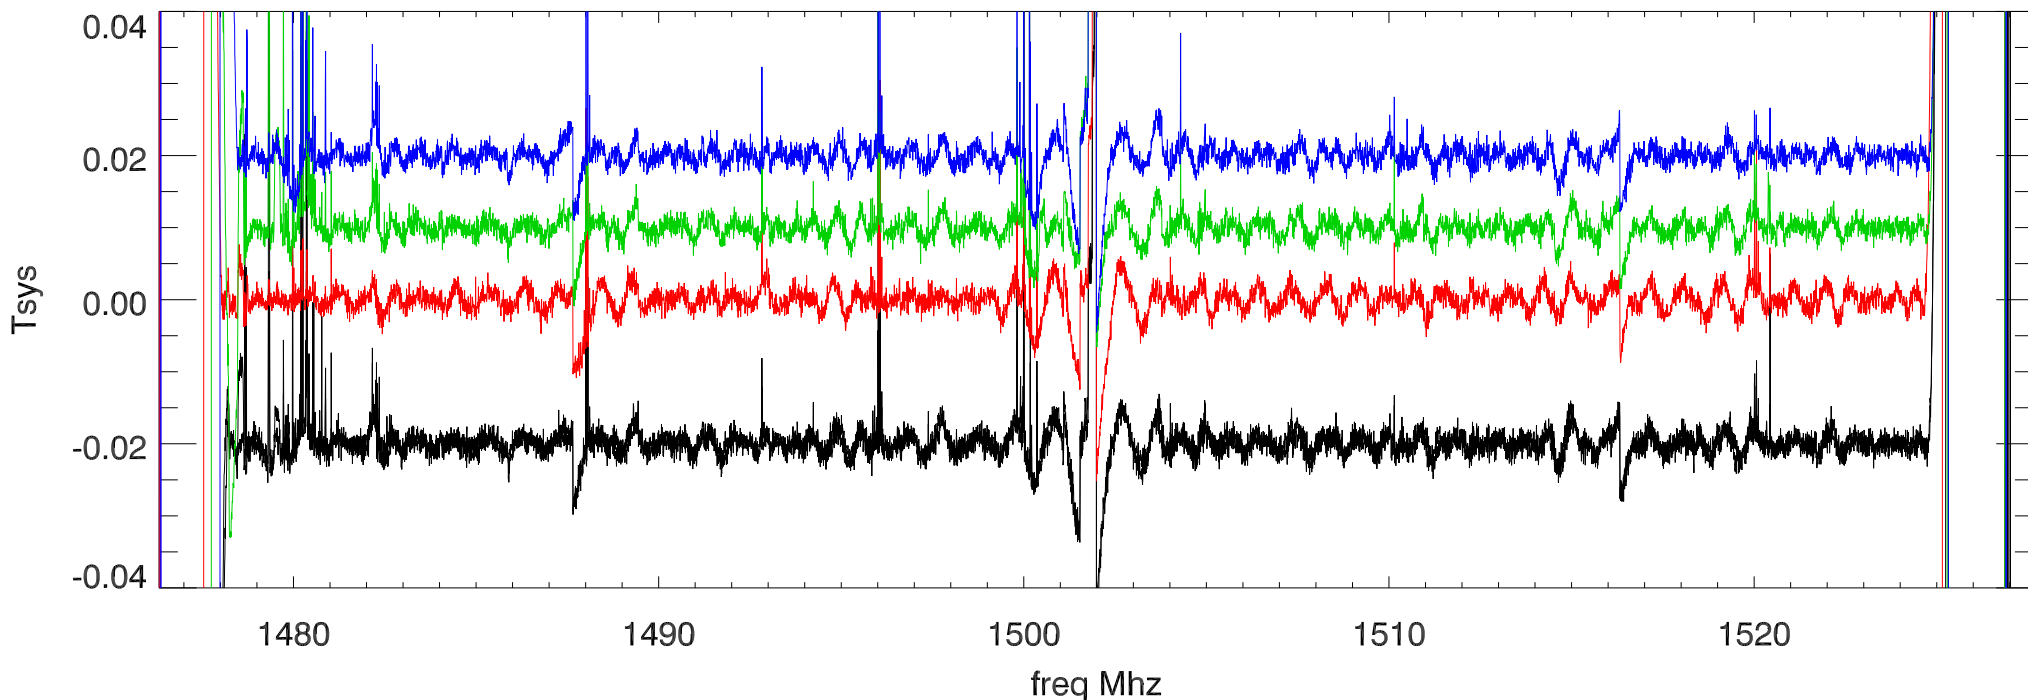

PwrOff PwrOn PwrOn PwrOn

24jan13 building 2 Shutdown. on,off spc. Rcv:lbw Band:1458.0 PoIB

24jan13 building 2 Shutdown. on,off spc. Rcv:lbw Band:1502.0 PoIA

PwrOff PwrOn PwrOn PwrOn

24jan13 building 2 Shutdown. on,off spc. Rcv:lbw Band:1502.0 PoIB

24jan13 building 2 Shutdown. on,off spc. Rcv:lbw Band:1548.0 PoIA

PwrOff PwrOn PwrOn PwrOn

24jan13 building 2 Shutdown. on,off spc. Rcv:lbw Band:1548.0 PoIB

24jan13 building 2 Shutdown. on,off spc. Rcv:lbw Band:1592.0 PoIA