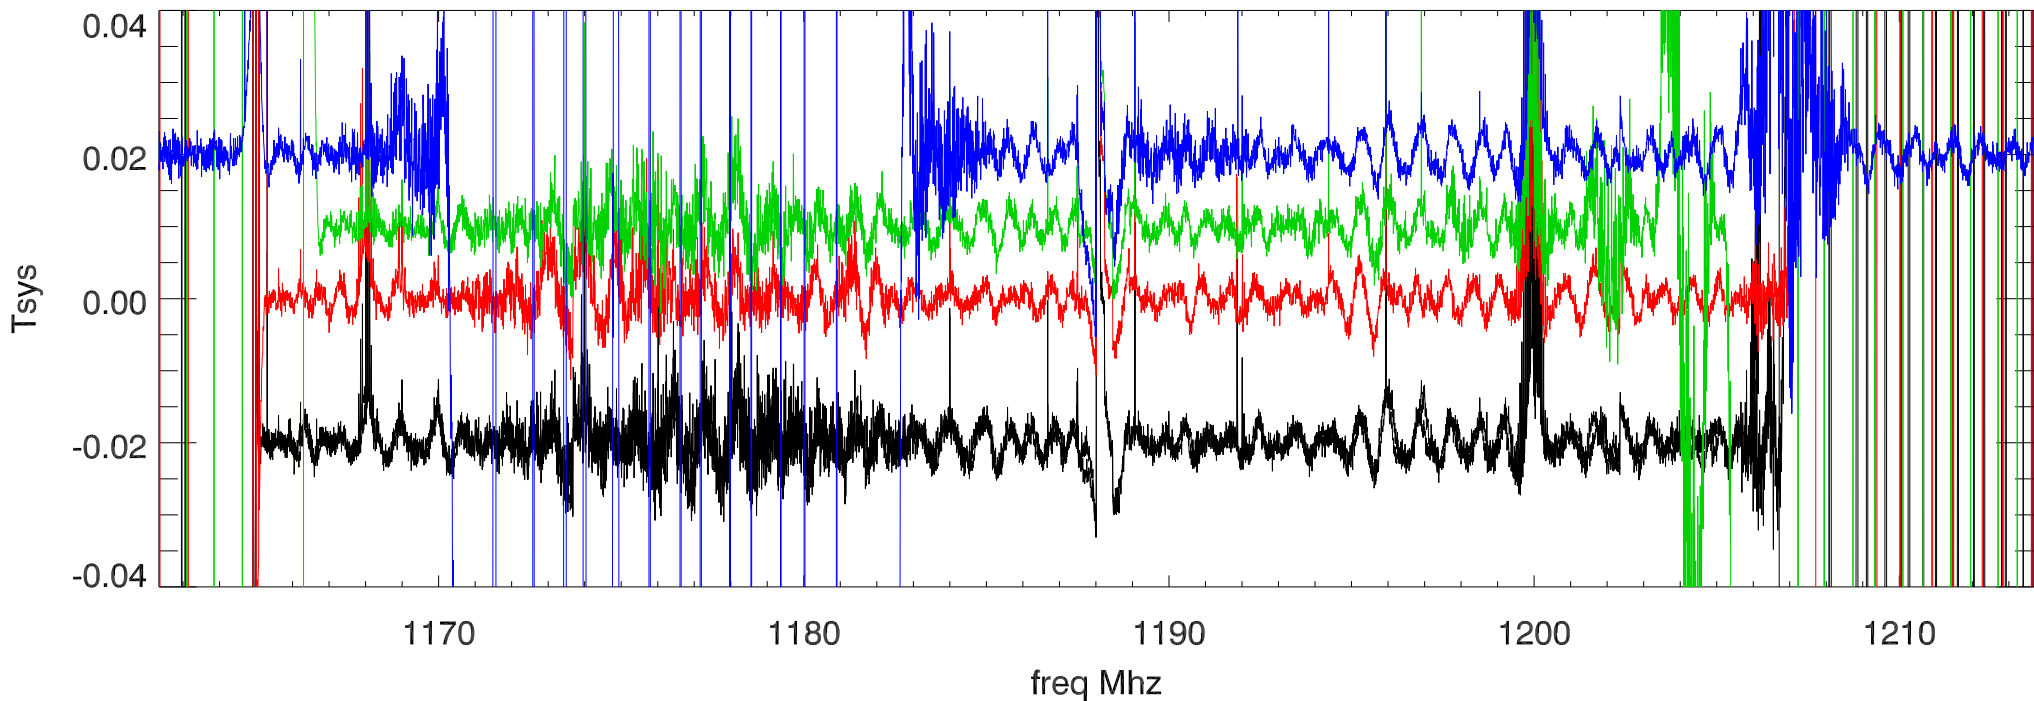

24jan13 building 2 Shutdown. on,off spc. Rcv:lbw Band:1142.0 PoIA

PwrOff PwrOn PwrOn PwrOn

24jan13 building 2 Shutdown. on,off spc. Rcv:lbw Band:1142.0 PoIB

24jan13 building 2 Shutdown. on,off spc. Rcv:lbw Band:1188.0 PoIA

PwrOff PwrOn PwrOn PwrOn

24jan13 building 2 Shutdown. on,off spc. Rcv:lbw Band:1188.0 PoIB

24jan13 building 2 Shutdown. on,off spc. Rcv:lbw Band:1232.0 PoIA

PwrOff PwrOn PwrOn PwrOn

24jan13 building 2 Shutdown. on,off spc. Rcv:lbw Band:1232.0 PoIB