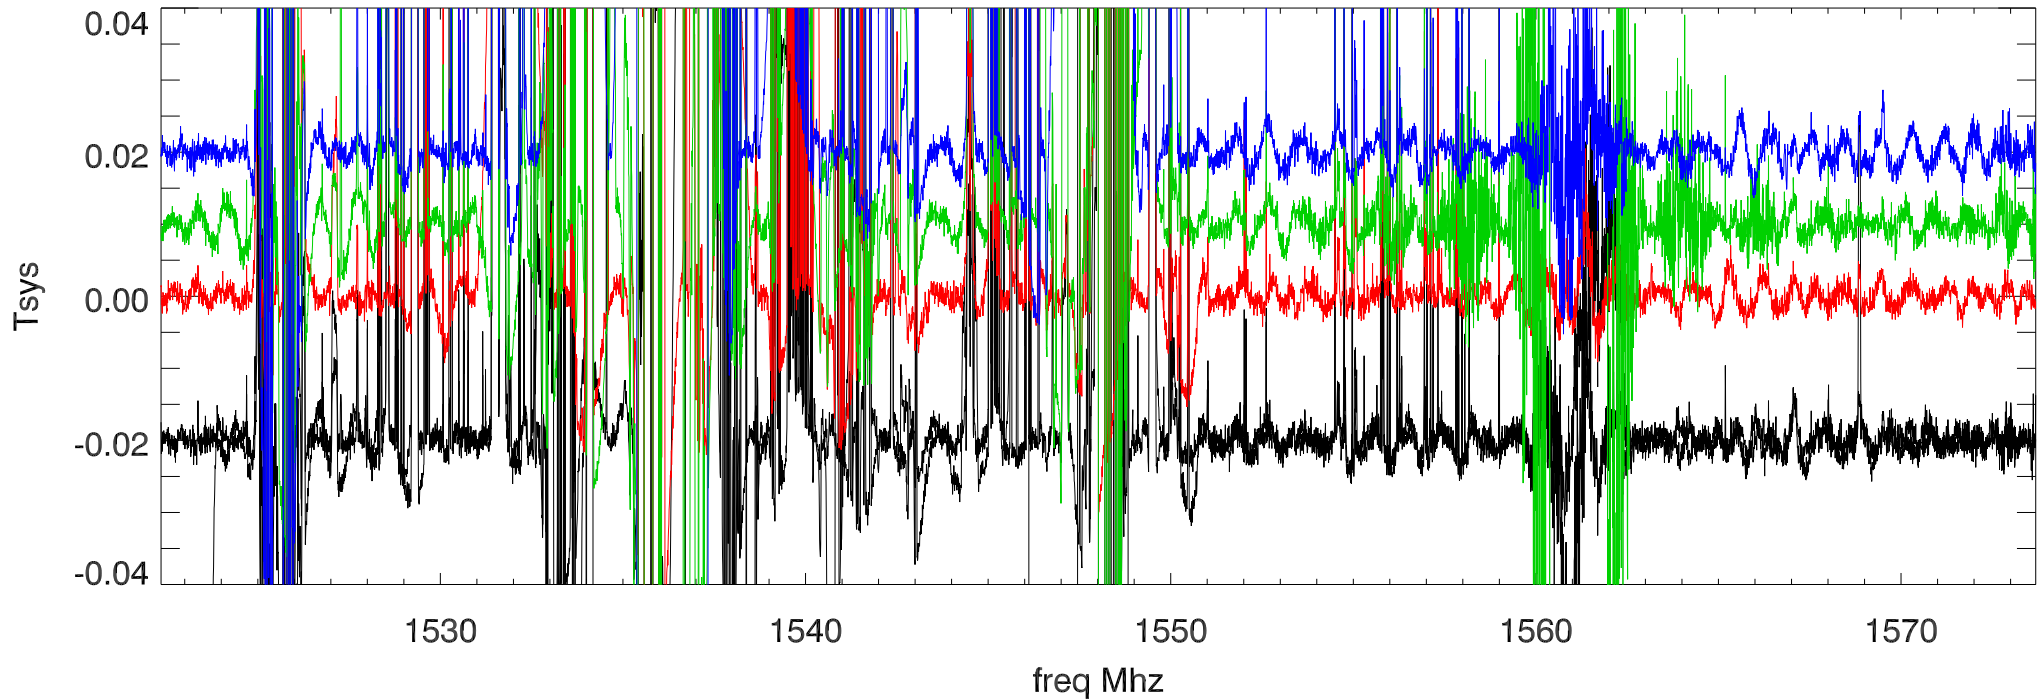

PwrOff PwrOn PwrOn PwrOn

24jan13 building 2 Shutdown. on,off spc. Rcv:lbw Band:1458.0 PoIB

24jan13 building 2 Shutdown. on,off spc. Rcv:lbw Band:1502.0 PoIA

PwrOff PwrOn PwrOn PwrOn

24jan13 building 2 Shutdown. on,off spc. Rcv:lbw Band:1502.0 PoIB

24jan13 building 2 Shutdown. on,off spc. Rcv:lbw Band:1548.0 PoIA

PwrOff PwrOn PwrOn PwrOn

24jan13 building 2 Shutdown. on,off spc. Rcv:lbw Band:1548.0 PoIB

24jan13 building 2 Shutdown. on,off spc. Rcv:lbw Band:1592.0 PoIA