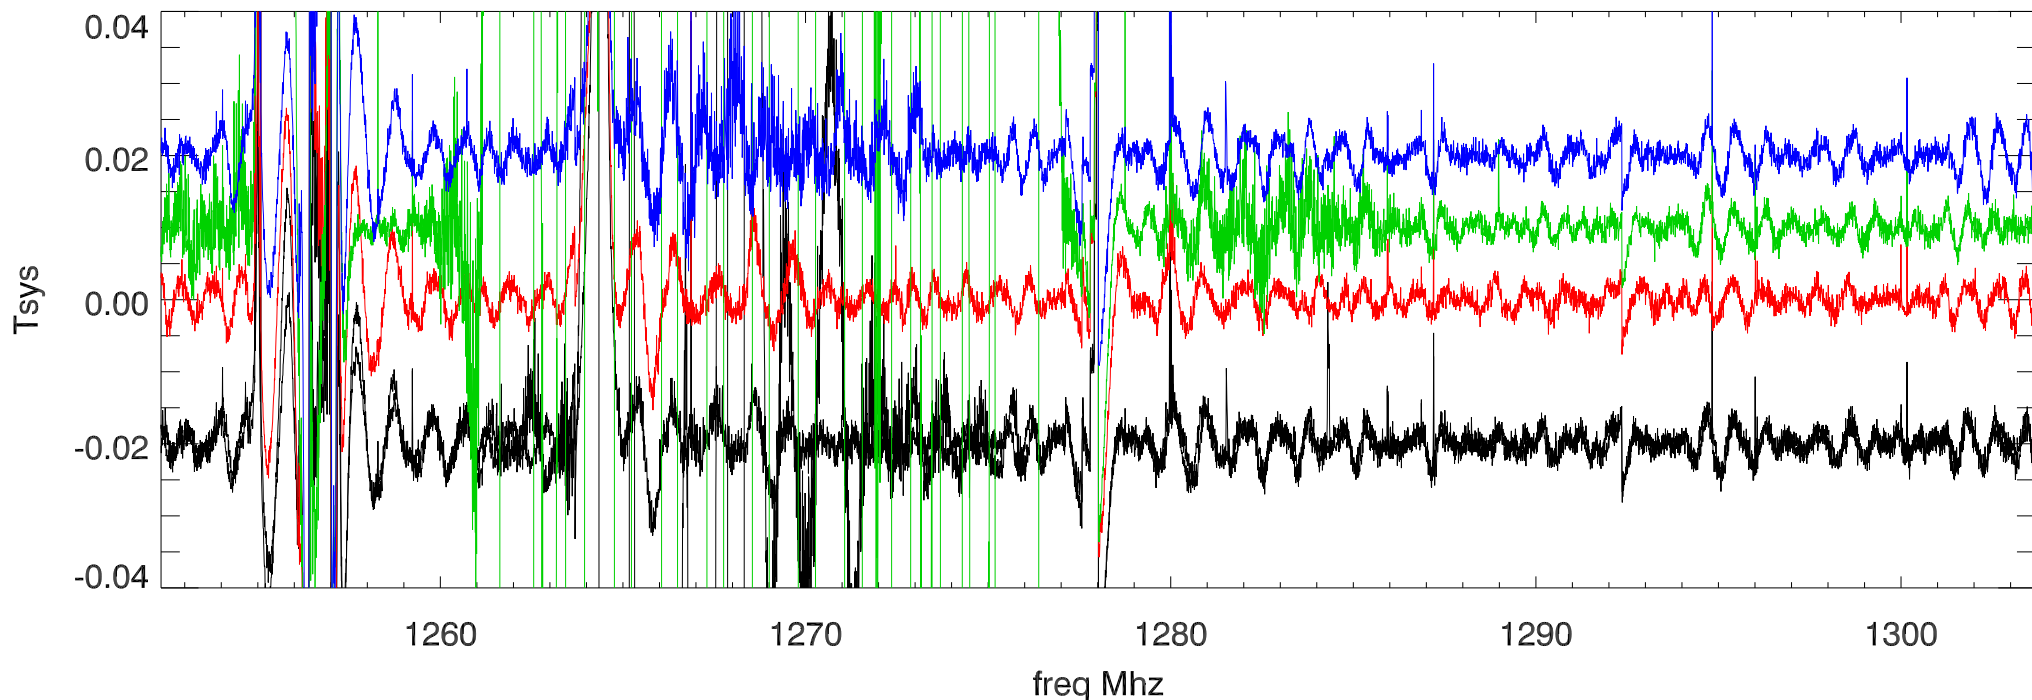

24jan13 building 2 Shutdown. on,off spc. Rcv:lbw Band:1322.0 PoIA

24jan13 building 2 Shutdown. on,off spc. Rcv:lbw Band:1278.0 PoIB