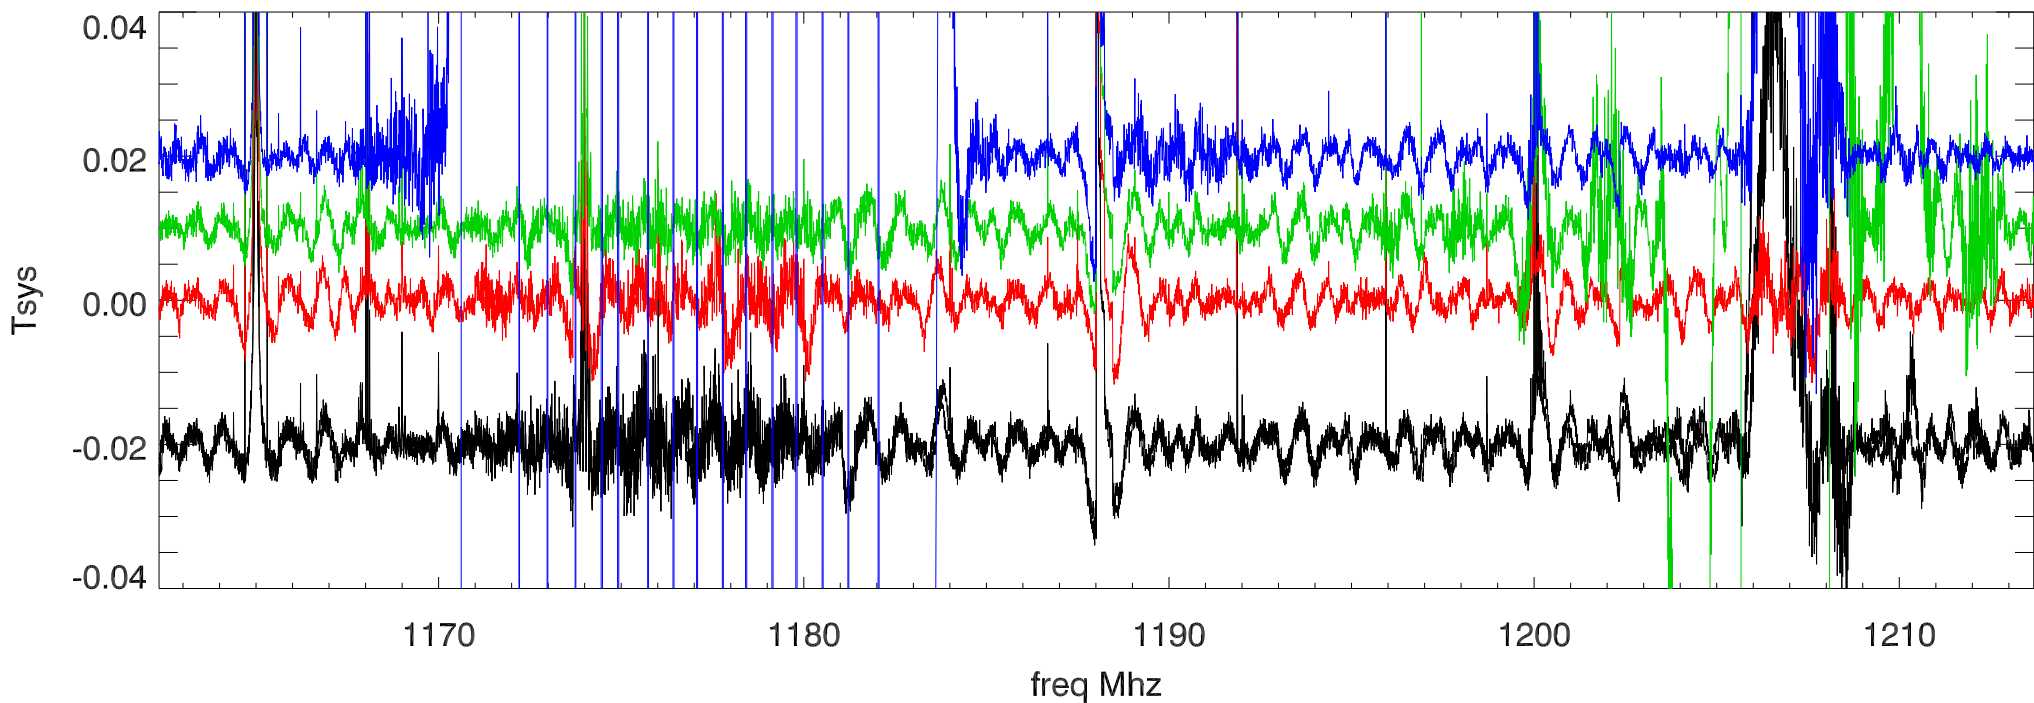

24jan13 building 2 Shutdown. on,off spc. Rcv:lbw Band:1142.0 PoIA

PwrOff PwrOn PwrOn PwrOn

24jan13 building 2 Shutdown. on,off spc. Rcv:lbw Band:1142.0 PoIB

24jan13 building 2 Shutdown. on,off spc. Rcv:lbw Band:1188.0 PoIA

PwrOff PwrOn PwrOn PwrOn

24jan13 building 2 Shutdown. on,off spc. Rcv:lbw Band:1188.0 PoIB

24jan13 building 2 Shutdown. on,off spc. Rcv:lbw Band:1232.0 PoIA

PwrOff PwrOn PwrOn PwrOn

24jan13 building 2 Shutdown. on,off spc. Rcv:lbw Band:1232.0 PoIB