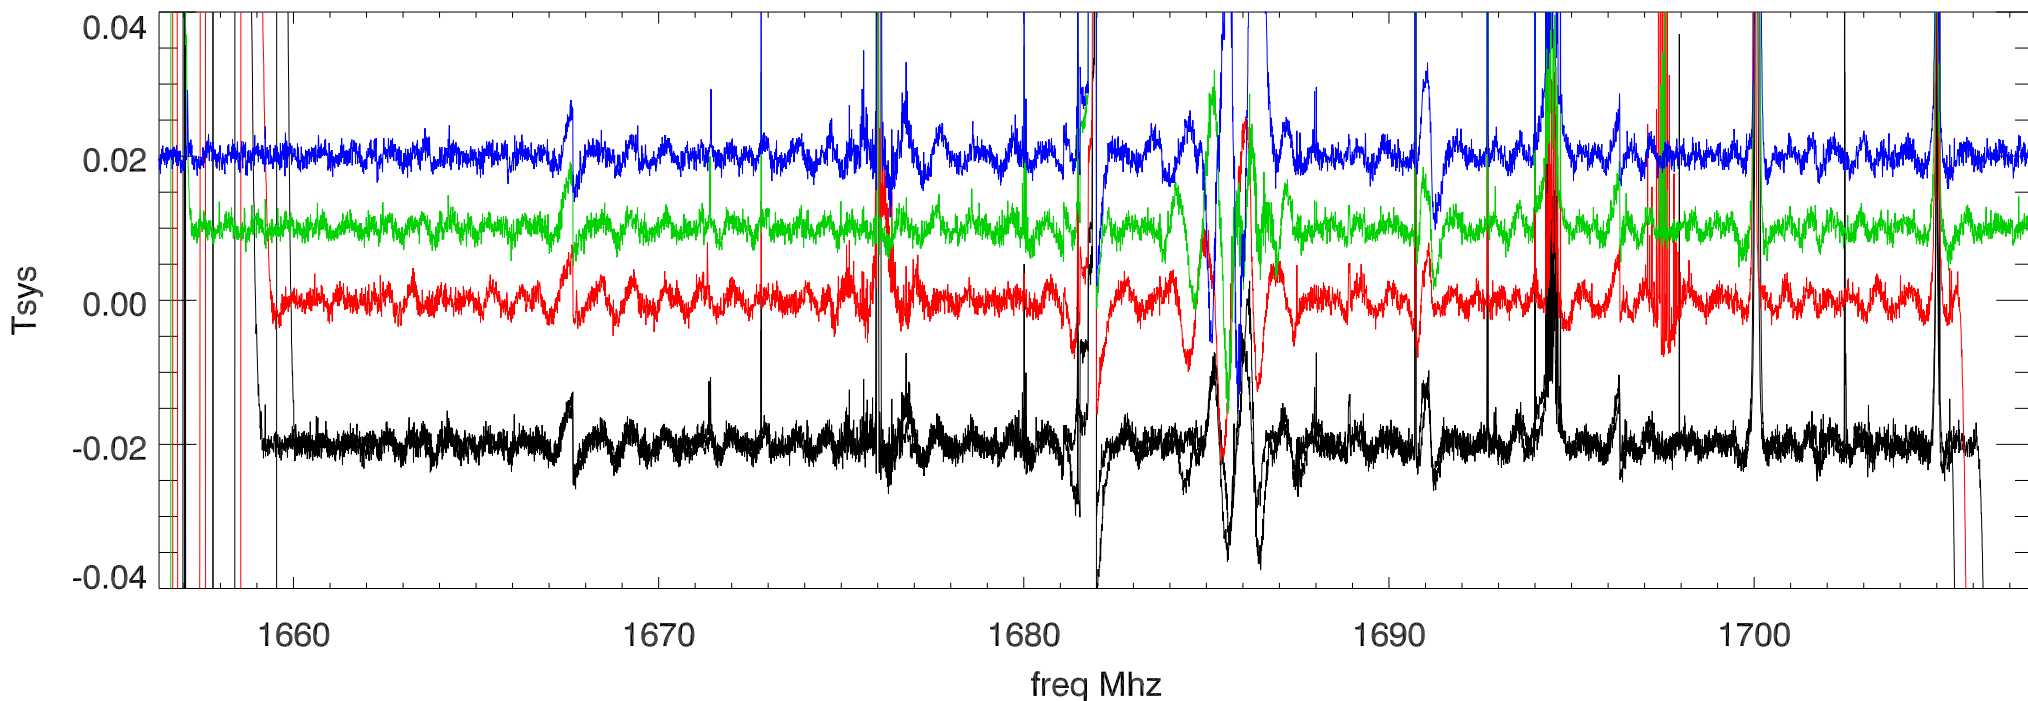

PwrOff PwrOn PwrOn PwrOn

24jan13 building 2 Shutdown. on,off spc. Rcv:lbw Band:1592.0 PoIB

24jan13 building 2 Shutdown. on,off spc. Rcv:lbw Band:1638.0 PoIA

PwrOff PwrOn PwrOn PwrOn

24jan13 building 2 Shutdown. on,off spc. Rcv:lbw Band:1638.0 PoIB

24jan13 building 2 Shutdown. on,off spc. Rcv:lbw Band:1682.0 PoIA

PwrOff PwrOn PwrOn PwrOn

24jan13 building 2 Shutdown. on,off spc. Rcv:lbw Band:1682.0 PoIB

24jan13 building 2 Shutdown. on,off spc. Rcv:lbw Band:1728.0 PoIA