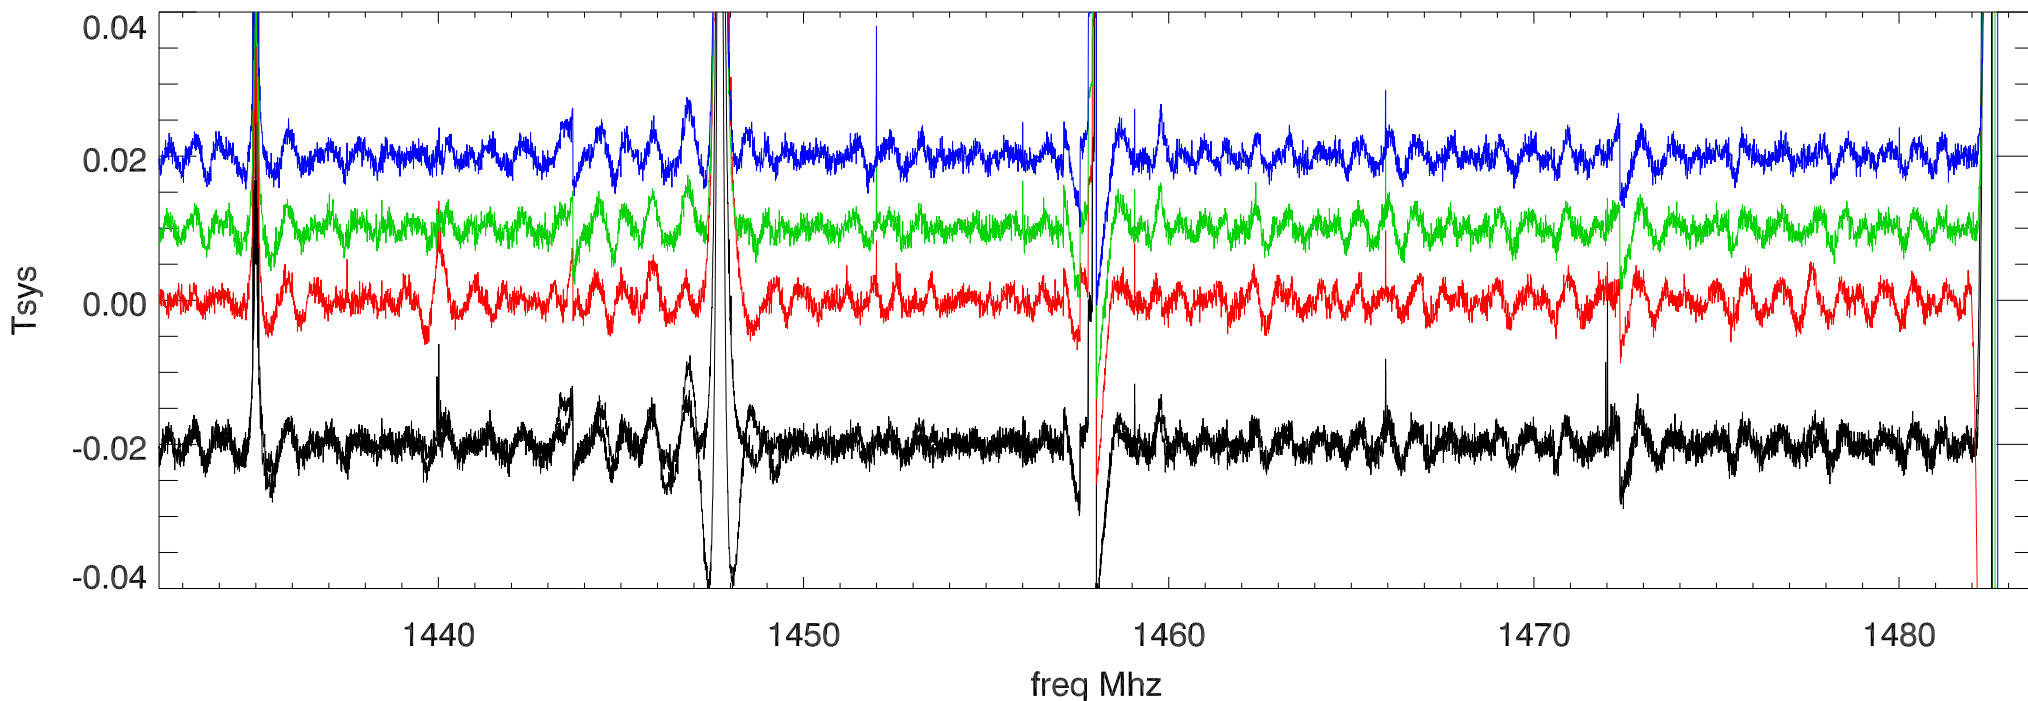

24jan13 building 2 Shutdown. on,off spec. Rcv:lbw Band:1412.0 PoIA

PwrOff PwrOn PwrOn PwrOn

24jan13 building 2 Shutdown. on,off spec. Rcv:lbw Band:1412.0 PoIB

24jan13 building 2 Shutdown. on,off spc. Rcv:lbw Band:1458.0 PoIA