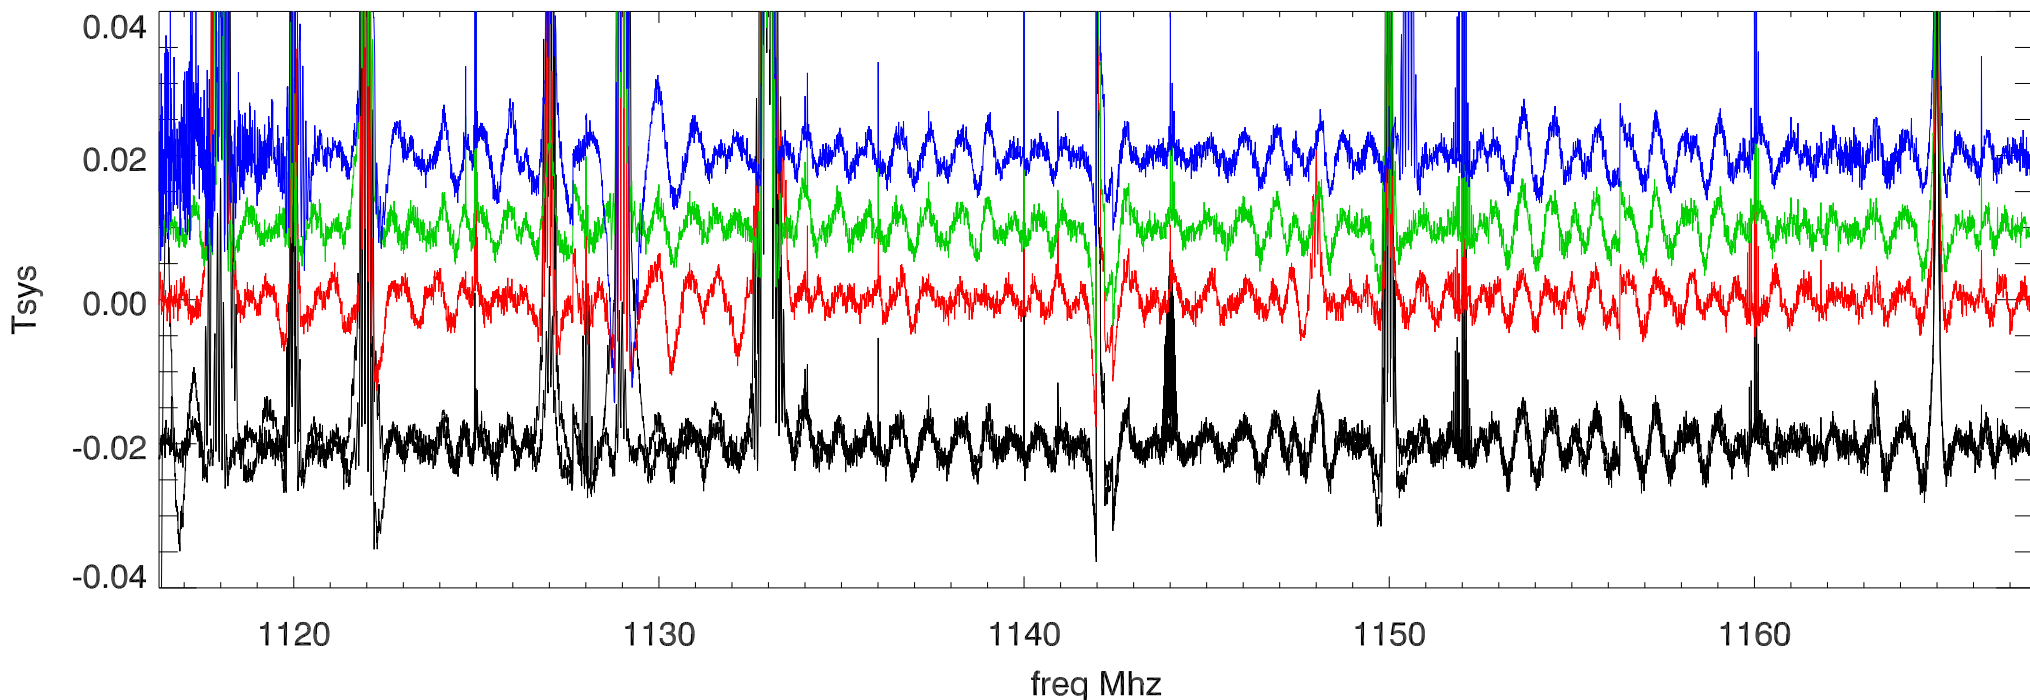

24jan13 building 2 Shutdown. on,off spc. Rcv:lbw Band:1142.0 PoIA

PwrOff PwrOn PwrOn PwrOn

24jan13 building 2 Shutdown. on,off spc. Rcv:lbw Band:1142.0 PoIB

24jan13 building 2 Shutdown. on,off spc. Rcv:lbw Band:1188.0 PoIA

PwrOff PwrOn PwrOn PwrOn

24jan13 building 2 Shutdown. on,off spc. Rcv:lbw Band:1188.0 PoIB

24jan13 building 2 Shutdown. on,off spc. Rcv:lbw Band:1232.0 PoIA

PwrOff PwrOn PwrOn PwrOn

24jan13 building 2 Shutdown. on,off spc. Rcv:lbw Band:1232.0 PoIB