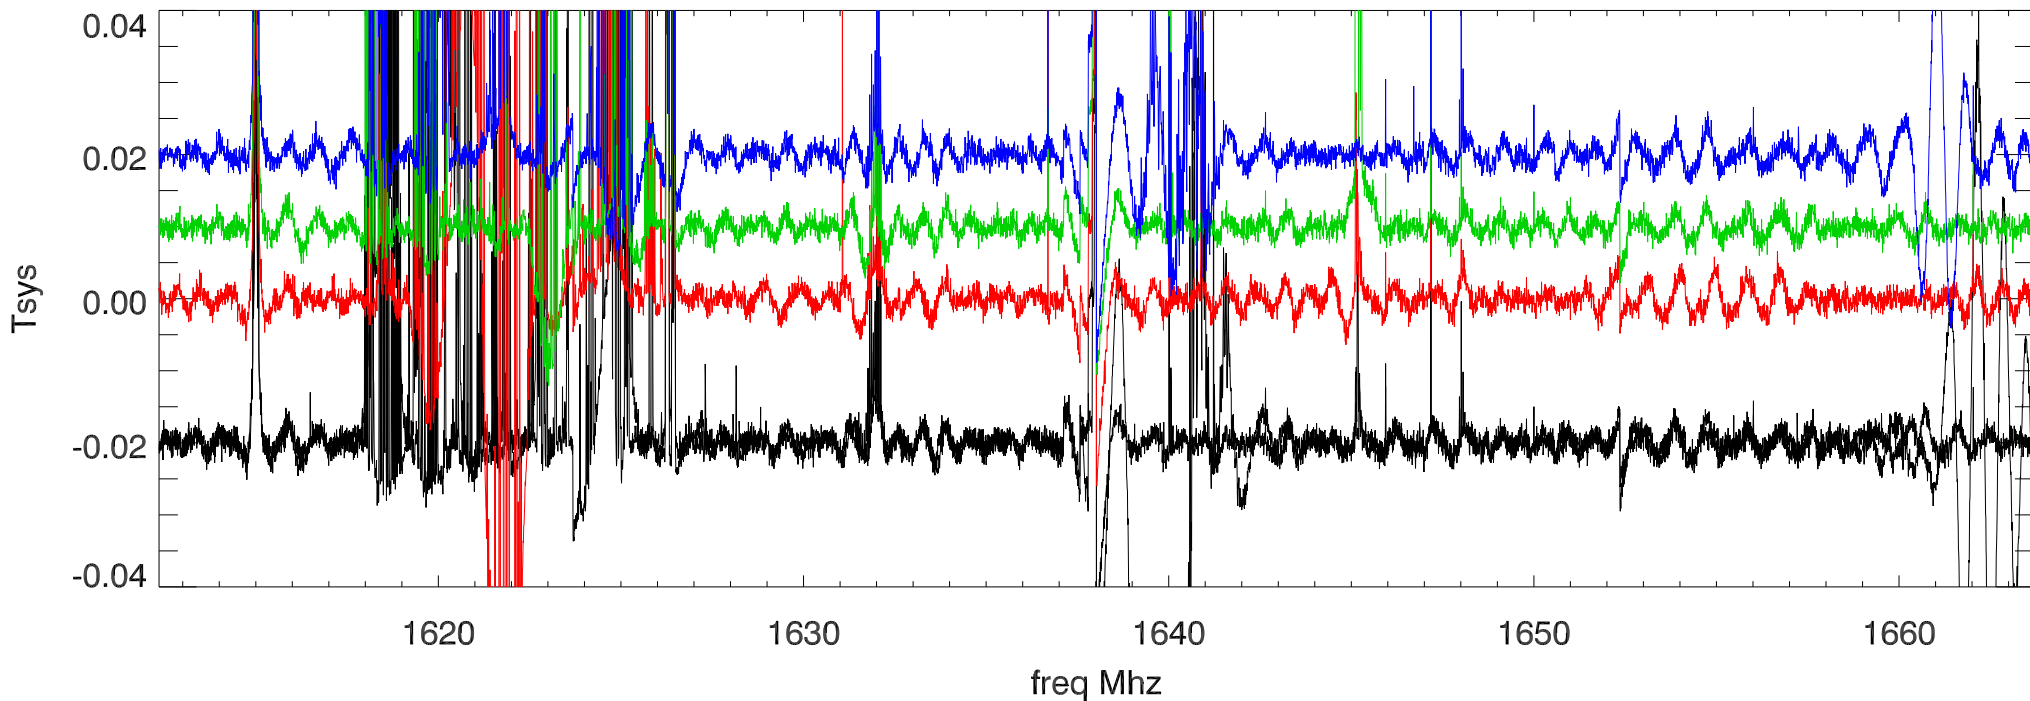

24jan13 building 2 Shutdown. on,off spc. Rcv:lbw Band:1548.0 PoIA

PwrOff PwrOn PwrOn PwrOn

24jan13 building 2 Shutdown. on,off spc. Rcv:lbw Band:1548.0 PoIB

24jan13 building 2 Shutdown. on,off spc. Rcv:lbw Band:1592.0 PoIA

PwrOff PwrOn PwrOn PwrOn

24jan13 building 2 Shutdown. on,off spc. Rcv:lbw Band:1592.0 PoIB

24jan13 building 2 Shutdown. on,off spc. Rcv:lbw Band:1638.0 PoIA

PwrOff PwrOn PwrOn PwrOn

24jan13 building 2 Shutdown. on,off spc. Rcv:lbw Band:1638.0 PoIB

24jan13 building 2 Shutdown. on,off spc. Rcv:lbw Band:1682.0 PoIA

PwrOff PwrOn PwrOn PwrOn

24jan13 building 2 Shutdown. on,off spc. Rcv:lbw Band:1682.0 PoIB

24jan13 building 2 Shutdown. on,off spc. Rcv:lbw Band:1728.0 PoIA