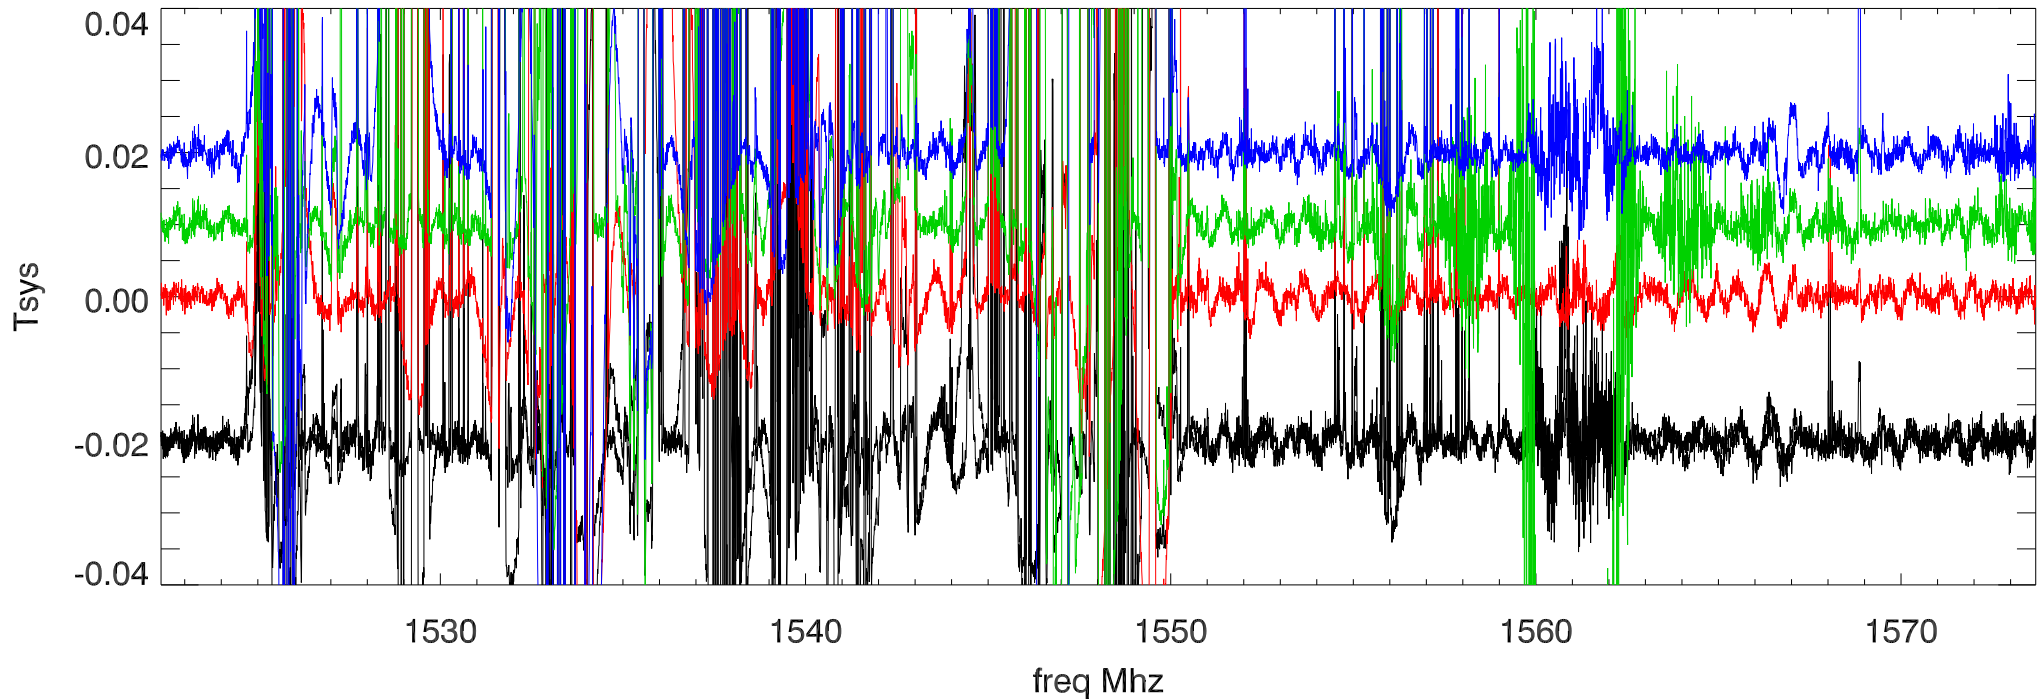

PwrOff PwrOn PwrOn PwrOn

24jan13 building 2 Shutdown. on,off spc. Rcv:lbw Band:1458.0 PoIB

24jan13 building 2 Shutdown. on,off spc. Rcv:lbw Band:1502.0 PoIA

PwrOff PwrOn PwrOn PwrOn

24jan13 building 2 Shutdown. on,off spc. Rcv:lbw Band:1502.0 PoIB

24jan13 building 2 Shutdown. on,off spc. Rcv:lbw Band:1548.0 PoIA

PwrOff PwrOn PwrOn PwrOn

24jan13 building 2 Shutdown. on,off spc. Rcv:lbw Band:1548.0 PoIB

24jan13 building 2 Shutdown. on,off spc. Rcv:lbw Band:1592.0 PoIA