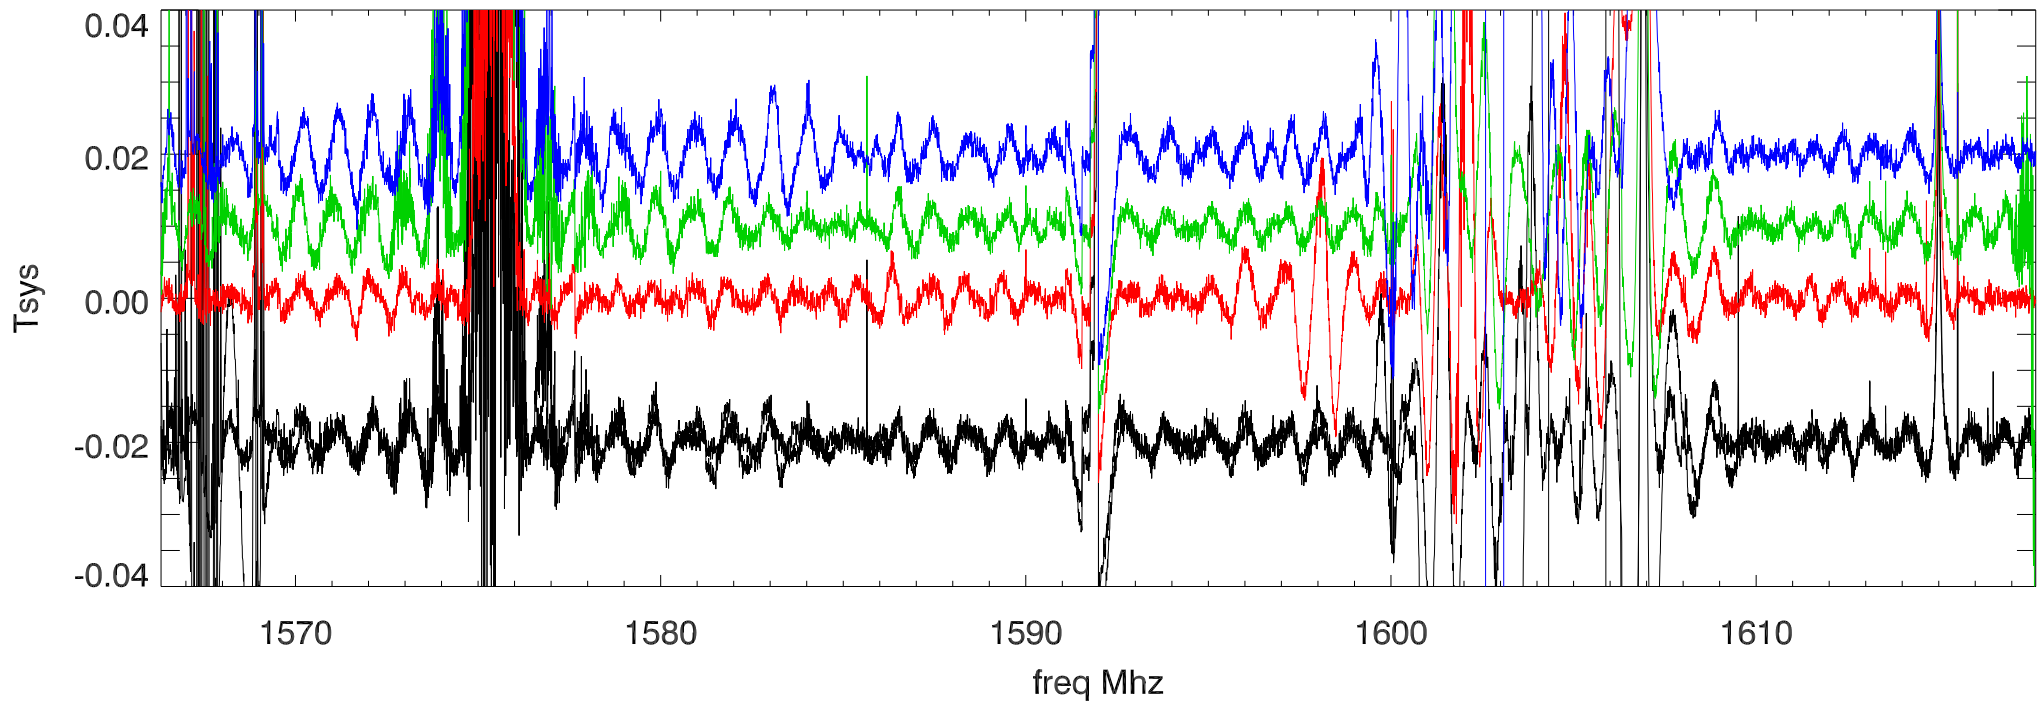

24jan13 building 2 Shutdown. on,off spc. Rcv:lbw Band:1548.0 PoIA

PwrOff PwrOn PwrOn PwrOn

24jan13 building 2 Shutdown. on,off spc. Rcv:lbw Band:1548.0 PoIB

24jan13 building 2 Shutdown. on,off spc. Rcv:lbw Band:1592.0 PoIA

PwrOff PwrOn PwrOn PwrOn

24jan13 building 2 Shutdown. on,off spc. Rcv:lbw Band:1592.0 PoIB

24jan13 building 2 Shutdown. on,off spc. Rcv:lbw Band:1638.0 PoIA

PwrOff PwrOn PwrOn PwrOn

24jan13 building 2 Shutdown. on,off spc. Rcv:lbw Band:1638.0 PoIB