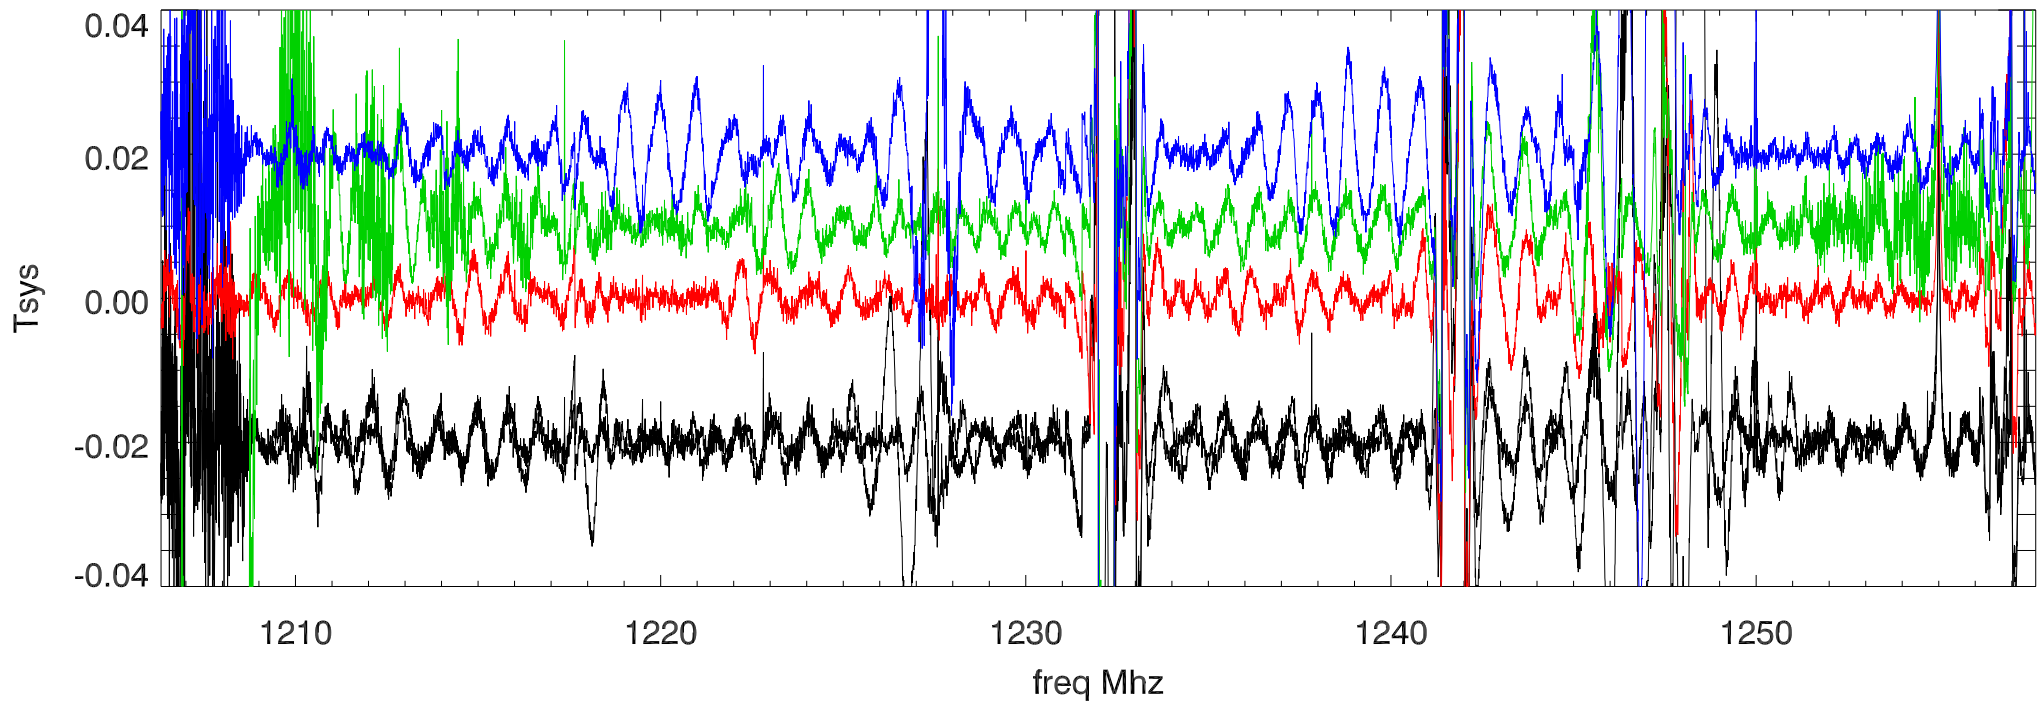

24jan13 building 2 Shutdown. on,off spc. Rcv:lbw Band:1142.0 PoIA

PwrOff PwrOn PwrOn PwrOn

24jan13 building 2 Shutdown. on,off spc. Rcv:lbw Band:1142.0 PoIB

24jan13 building 2 Shutdown. on,off spc. Rcv:lbw Band:1188.0 PoIA

PwrOff PwrOn PwrOn PwrOn

24jan13 building 2 Shutdown. on,off spc. Rcv:lbw Band:1188.0 PoIB

24jan13 building 2 Shutdown. on,off spc. Rcv:lbw Band:1232.0 PoIA

PwrOff PwrOn PwrOn PwrOn

24jan13 building 2 Shutdown. on,off spc. Rcv:lbw Band:1232.0 PoIB