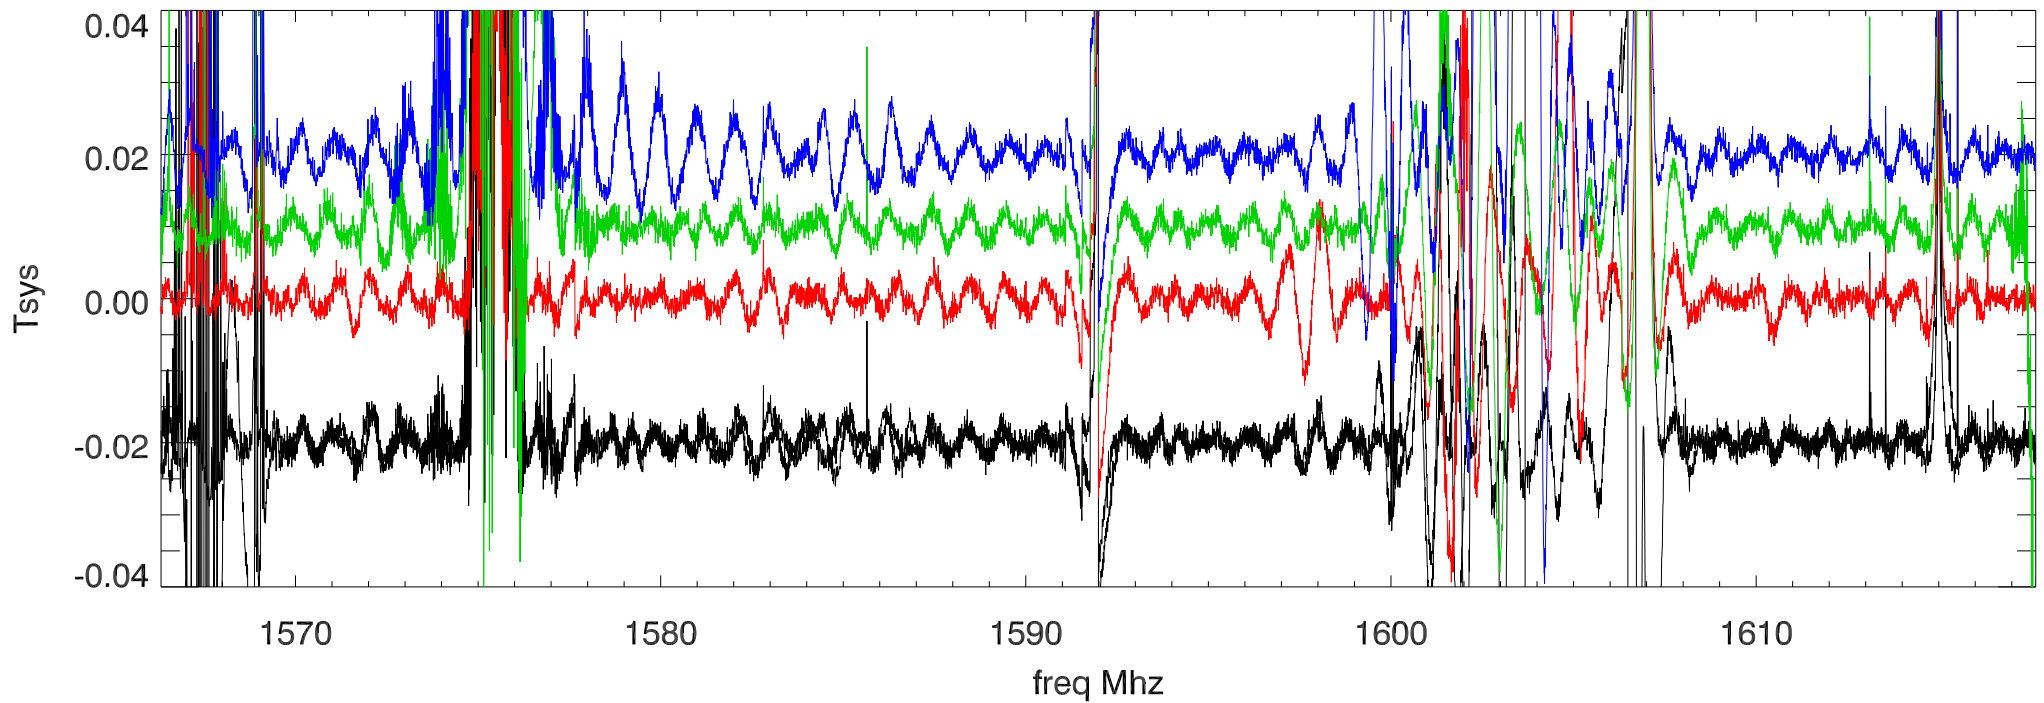

24jan13 building 2 Shutdown. on,off spc. Rcv:lbw Band:1548.0 PoIA

PwrOff PwrOn PwrOn PwrOn

24jan13 building 2 Shutdown. on,off spc. Rcv:lbw Band:1548.0 PoIB

24jan13 building 2 Shutdown. on,off spc. Rcv:lbw Band:1592.0 PoIA

PwrOff PwrOn PwrOn PwrOn

24jan13 building 2 Shutdown. on,off spc. Rcv:lbw Band:1592.0 PoIB

24jan13 building 2 Shutdown. on,off spc. Rcv:lbw Band:1638.0 PoIA

PwrOff PwrOn PwrOn PwrOn

24jan13 building 2 Shutdown. on,off spc. Rcv:lbw Band:1638.0 PoIB