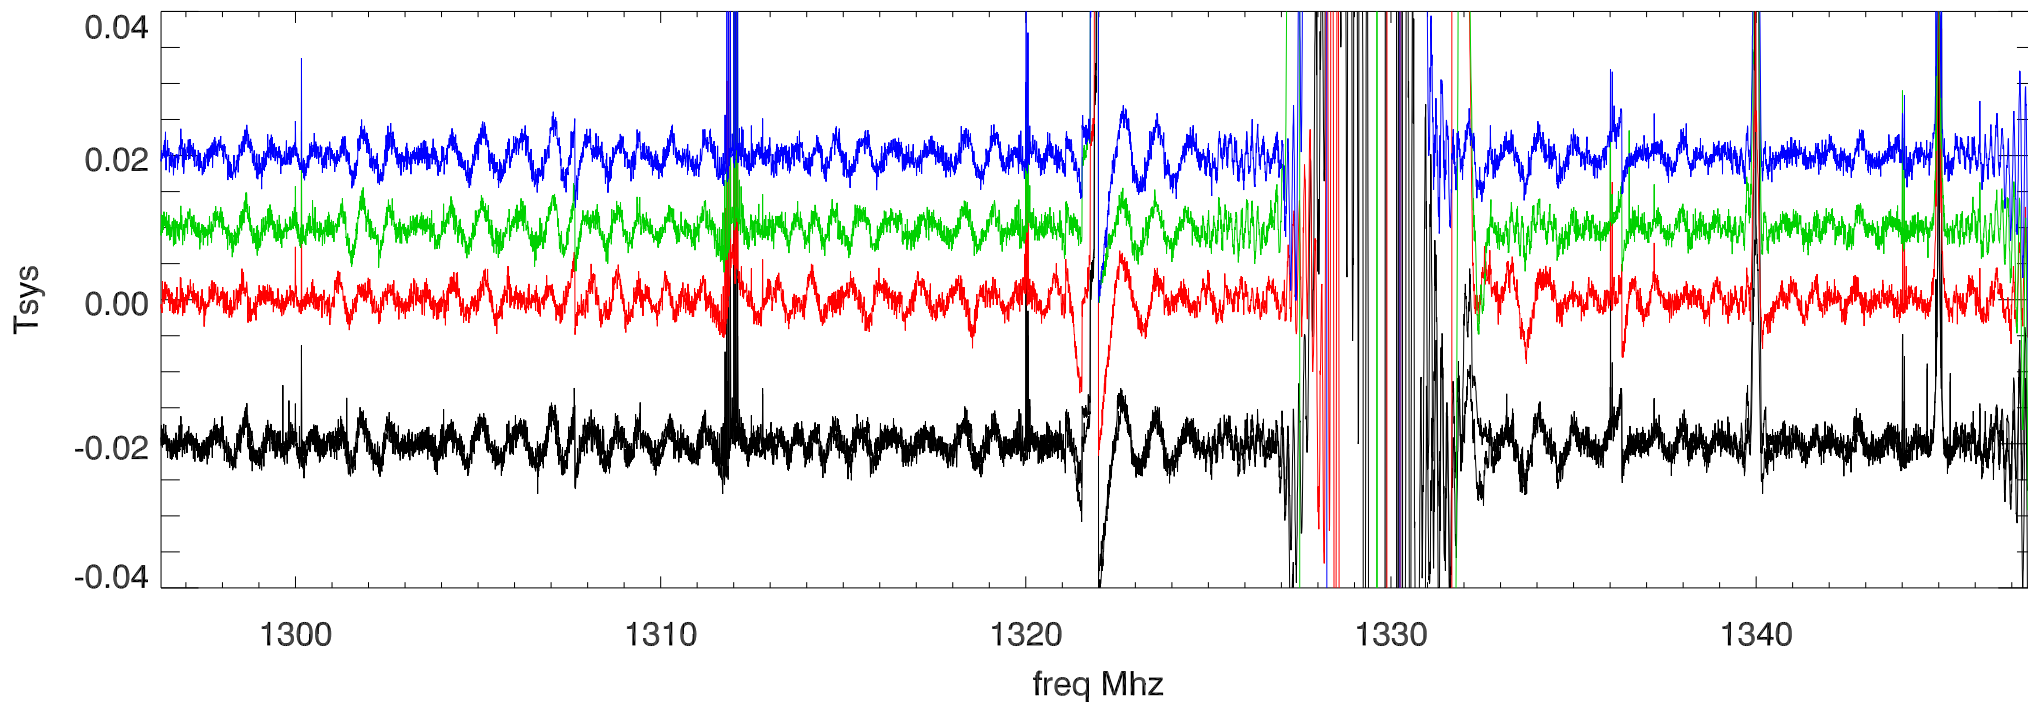

24jan13 building 2 Shutdown. on,off spc. Rcv:lbw Band:1368.0 PoIA

24jan13 building 2 Shutdown. on,off spc. Rcv:lbw Band:1322.0 PoIB