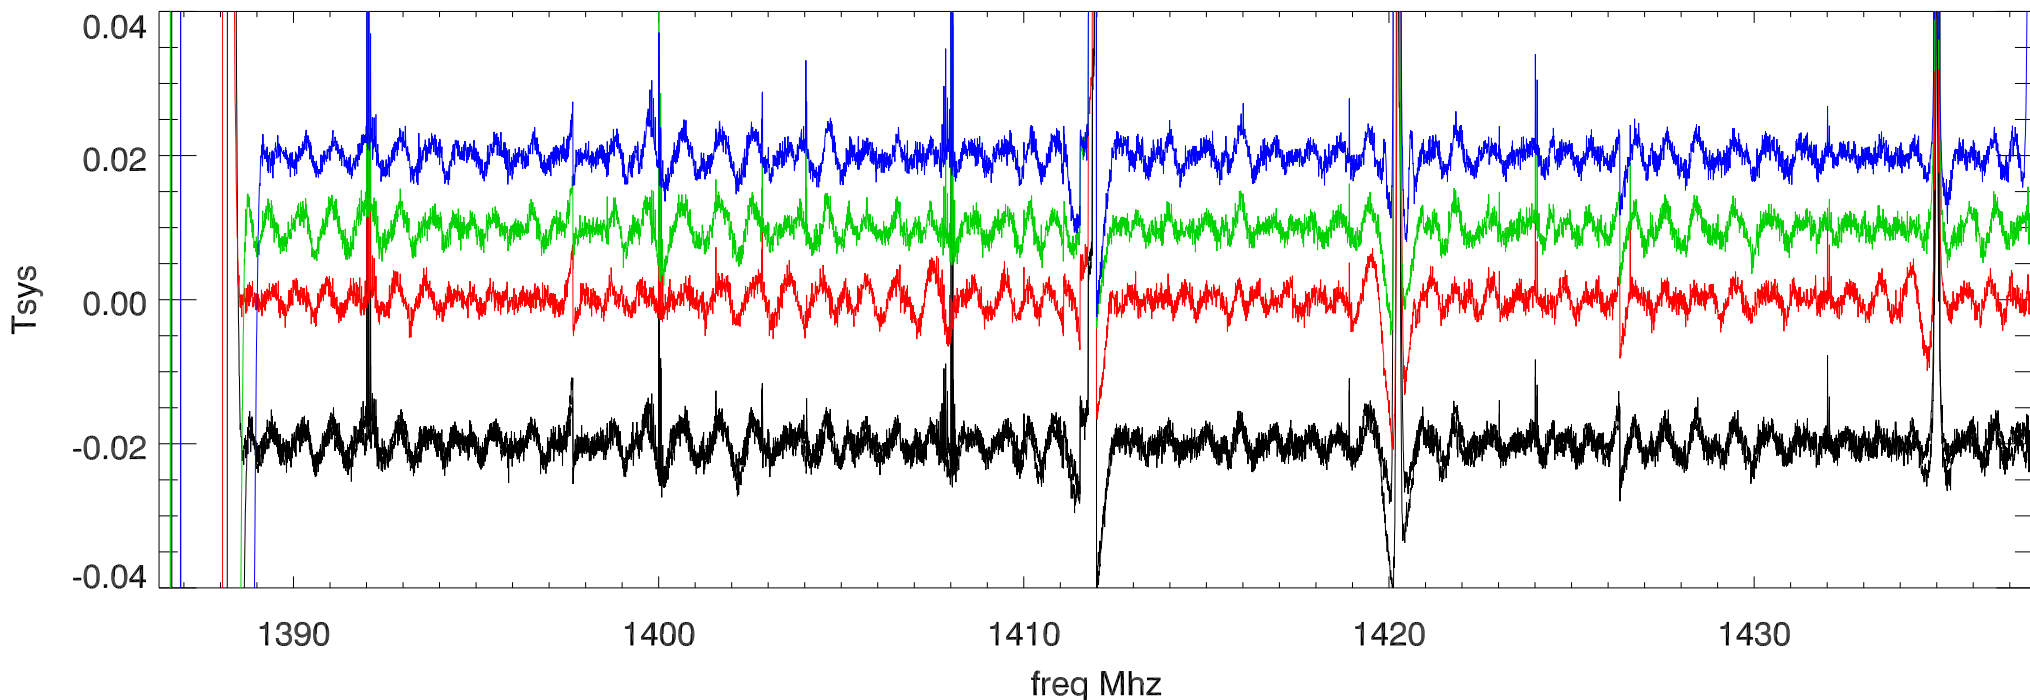

24jan13 building 2 Shutdown. on,off spc. Rcv:lbw Band:1458.0 PoIA

24jan13 building 2 Shutdown. on,off spec. Rcv:lbw Band:1412.0 PoIB