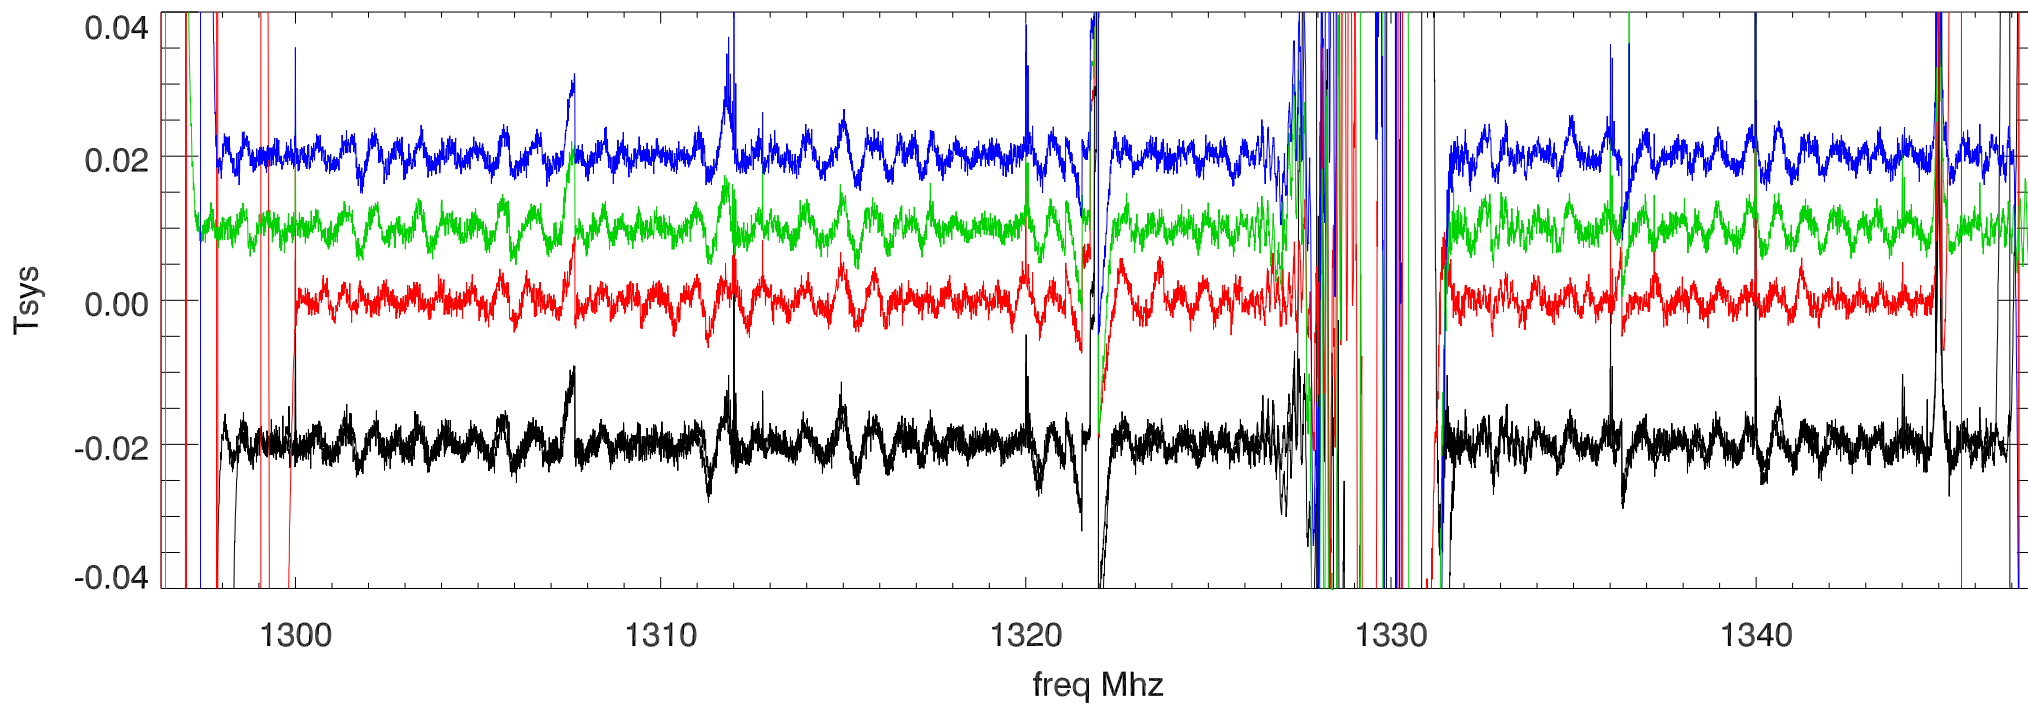

24jan13 building 2 Shutdown. on,off spc. Rcv:lbw Band:1278.0 PoIA

PwrOff PwrOn PwrOn PwrOn

24jan13 building 2 Shutdown. on,off spc. Rcv:lbw Band:1278.0 PoIB

24jan13 building 2 Shutdown. on,off spc. Rcv:lbw Band:1322.0 PoIA