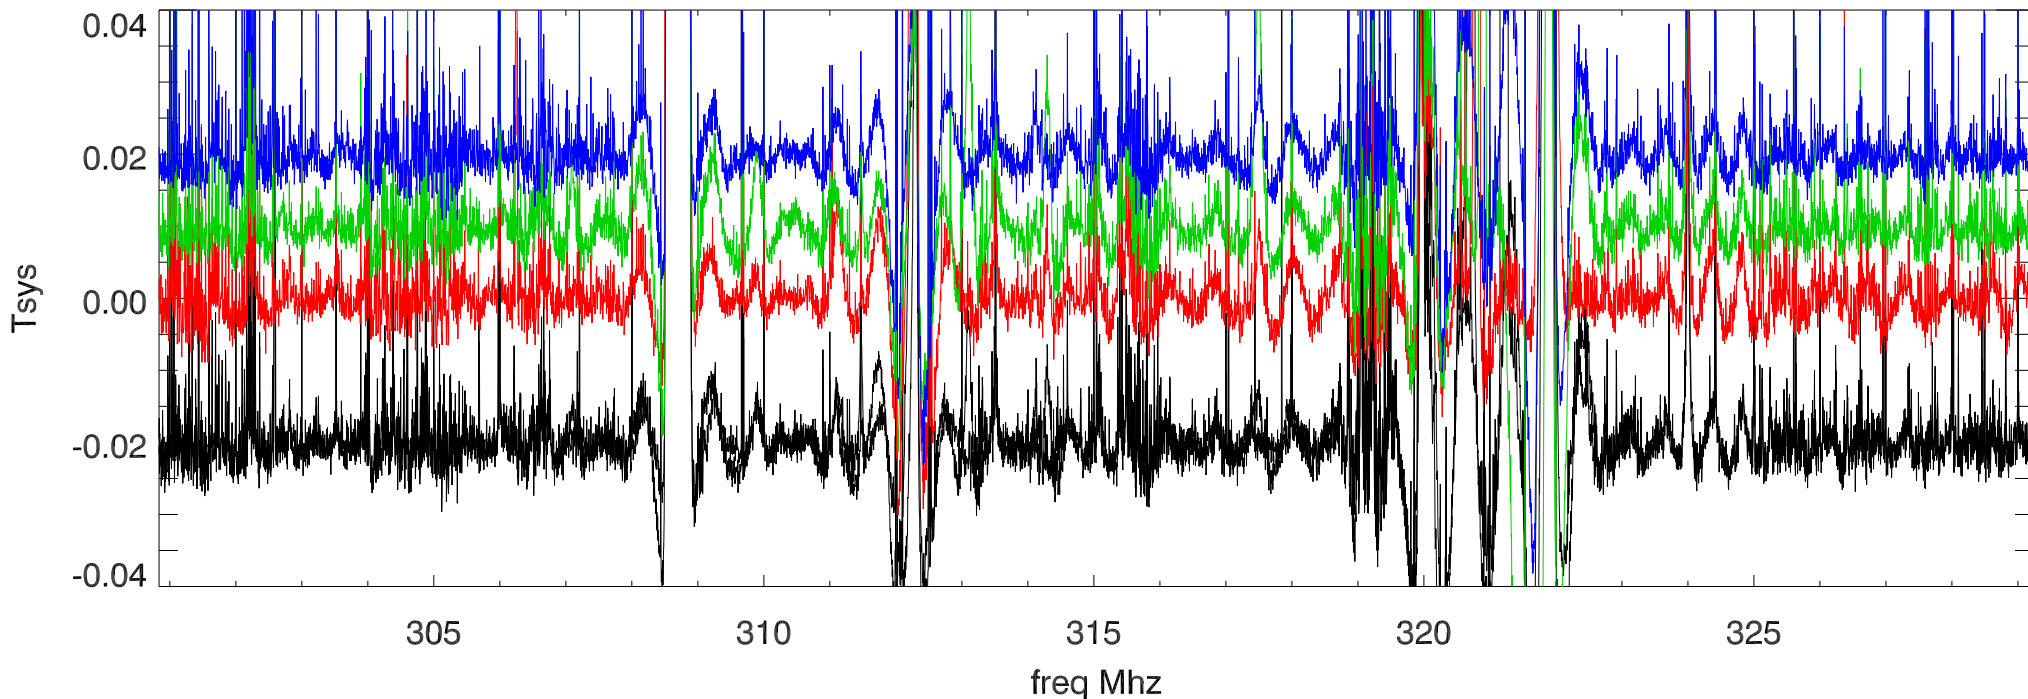

24jan13 building 2 Shutdown. on,off spec. Rcv:327 Band: 315.0 PoIA

PwrOff PwrOn PwrOn PwrOn

24jan13 building 2 Shutdown. on,off spec. Rcv:327 Band: 315.0 PoIB

24jan13 building 2 Shutdown. on,off spec. Rcv:327 Band: 339.0 PoIA

PwrOff PwrOn PwrOn PwrOn

24jan13 building 2 Shutdown. on,off spec. Rcv:327 Band: 339.0 PoIB