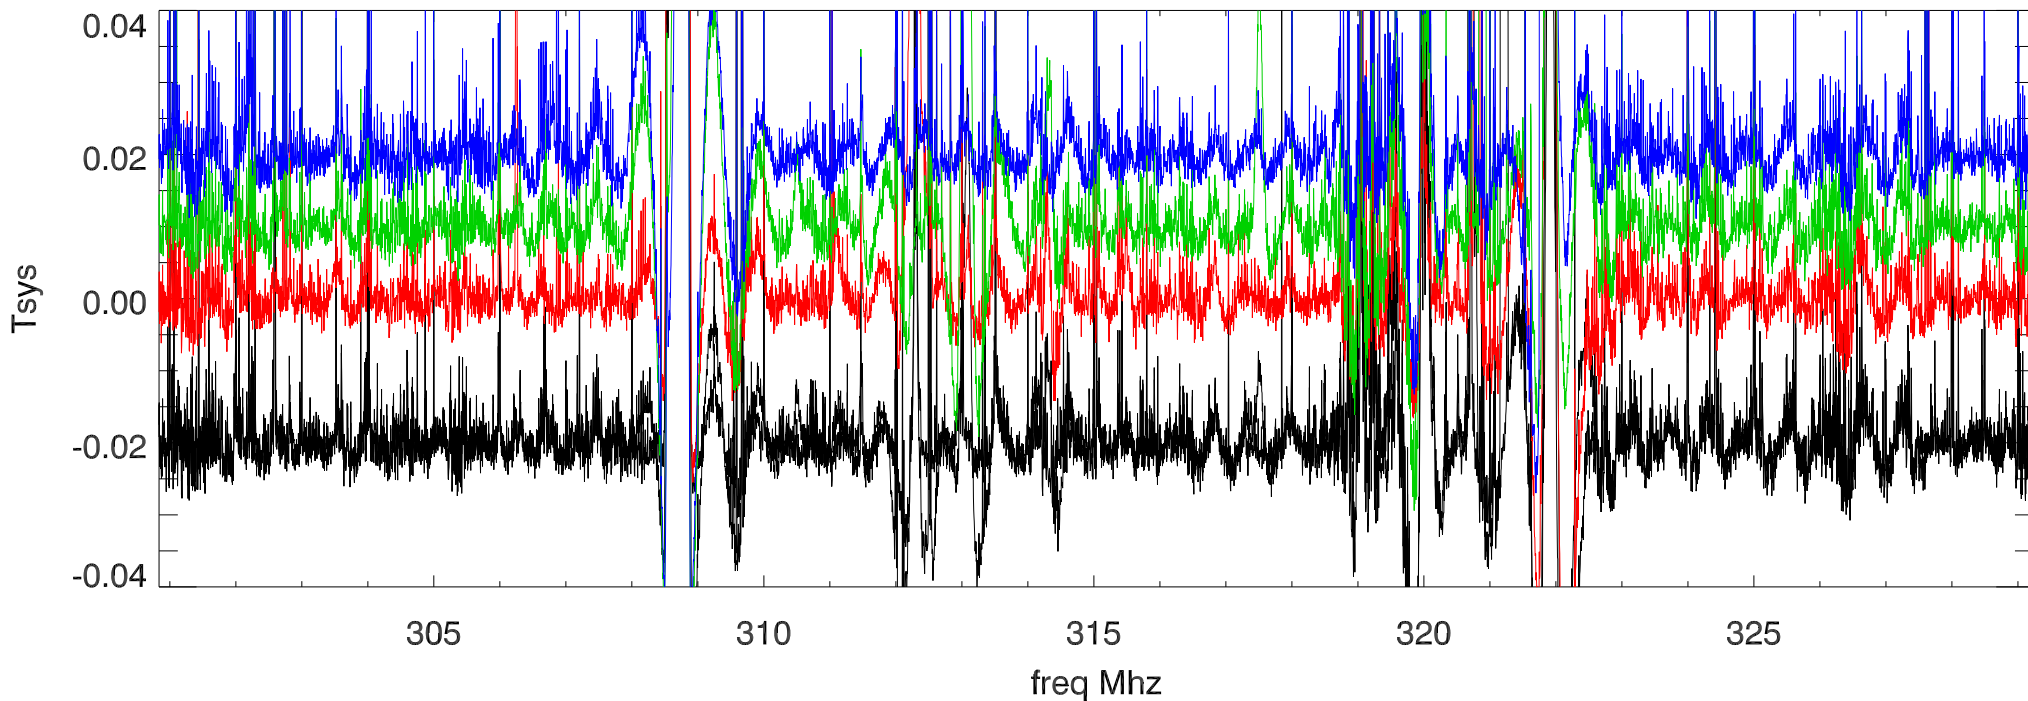

24jan13 building 2 Shutdown. on,off spec. Rcv:327 Band: 315.0 PoIA

PwrOff PwrOn PwrOn PwrOn

24jan13 building 2 Shutdown. on,off spec. Rcv:327 Band: 315.0 PoIB

24jan13 building 2 Shutdown. on,off spec. Rcv:327 Band: 339.0 PoIA

PwrOff PwrOn PwrOn PwrOn

24jan13 building 2 Shutdown. on,off spec. Rcv:327 Band: 339.0 PoIB