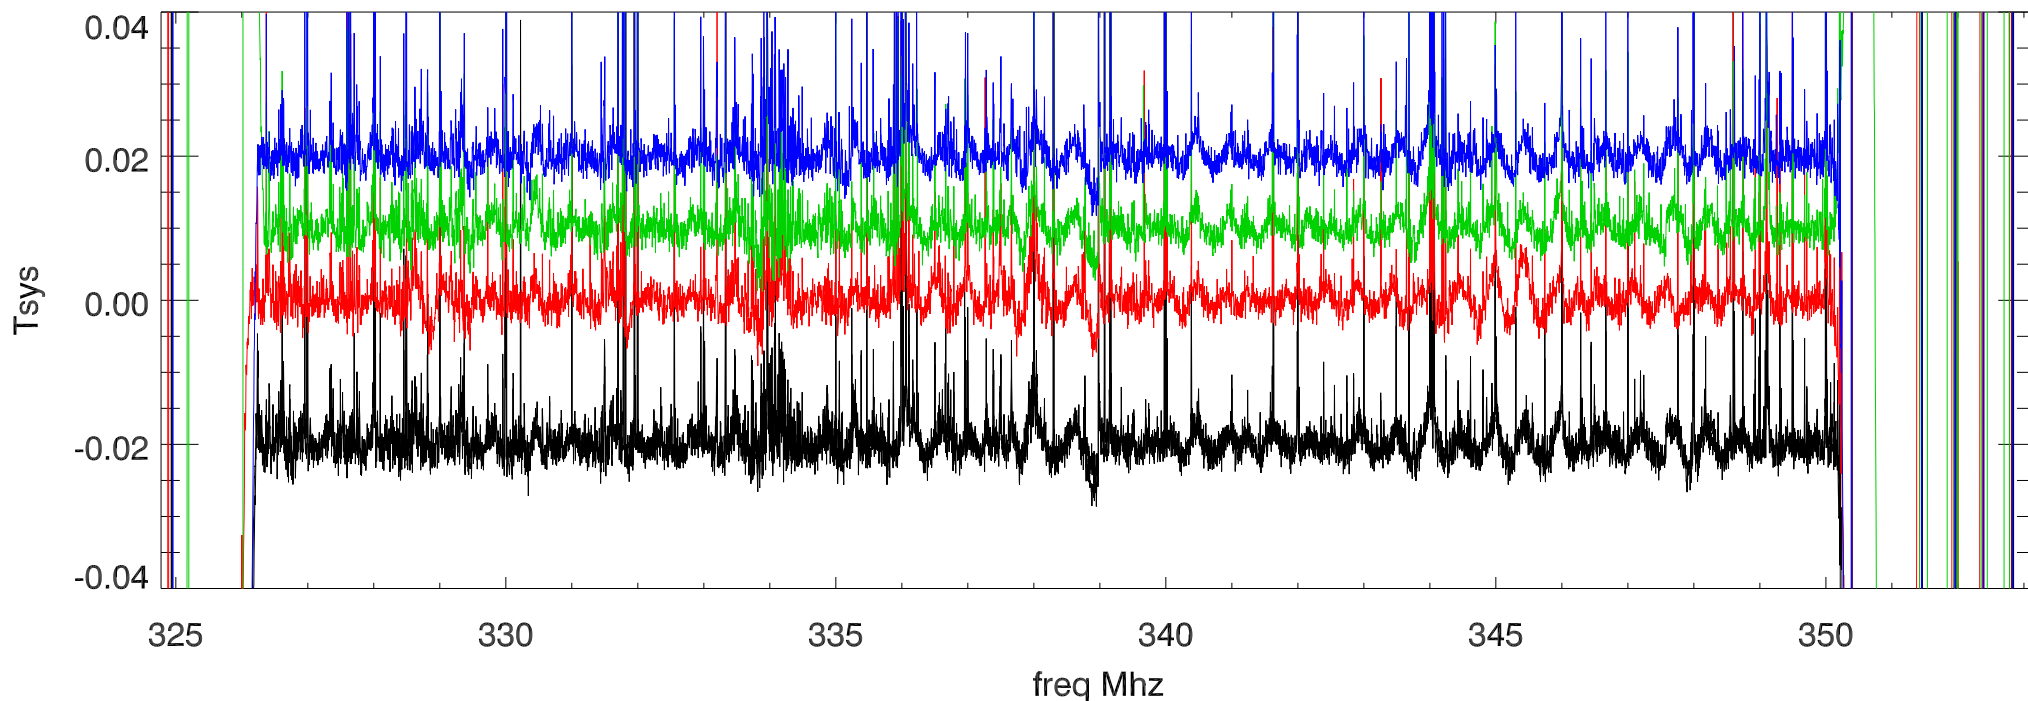

24jan13 building 2 Shutdown. on,off spec. Rcv:327 Band: 315.0 PoIA

PwrOff PwrOn PwrOn PwrOn

24jan13 building 2 Shutdown. on,off spec. Rcv:327 Band: 315.0 PoIB

24jan13 building 2 Shutdown. on,off spec. Rcv:327 Band: 339.0 PoIA

PwrOff PwrOn PwrOn PwrOn

24jan13 building 2 Shutdown. on,off spec. Rcv:327 Band: 339.0 PoIB