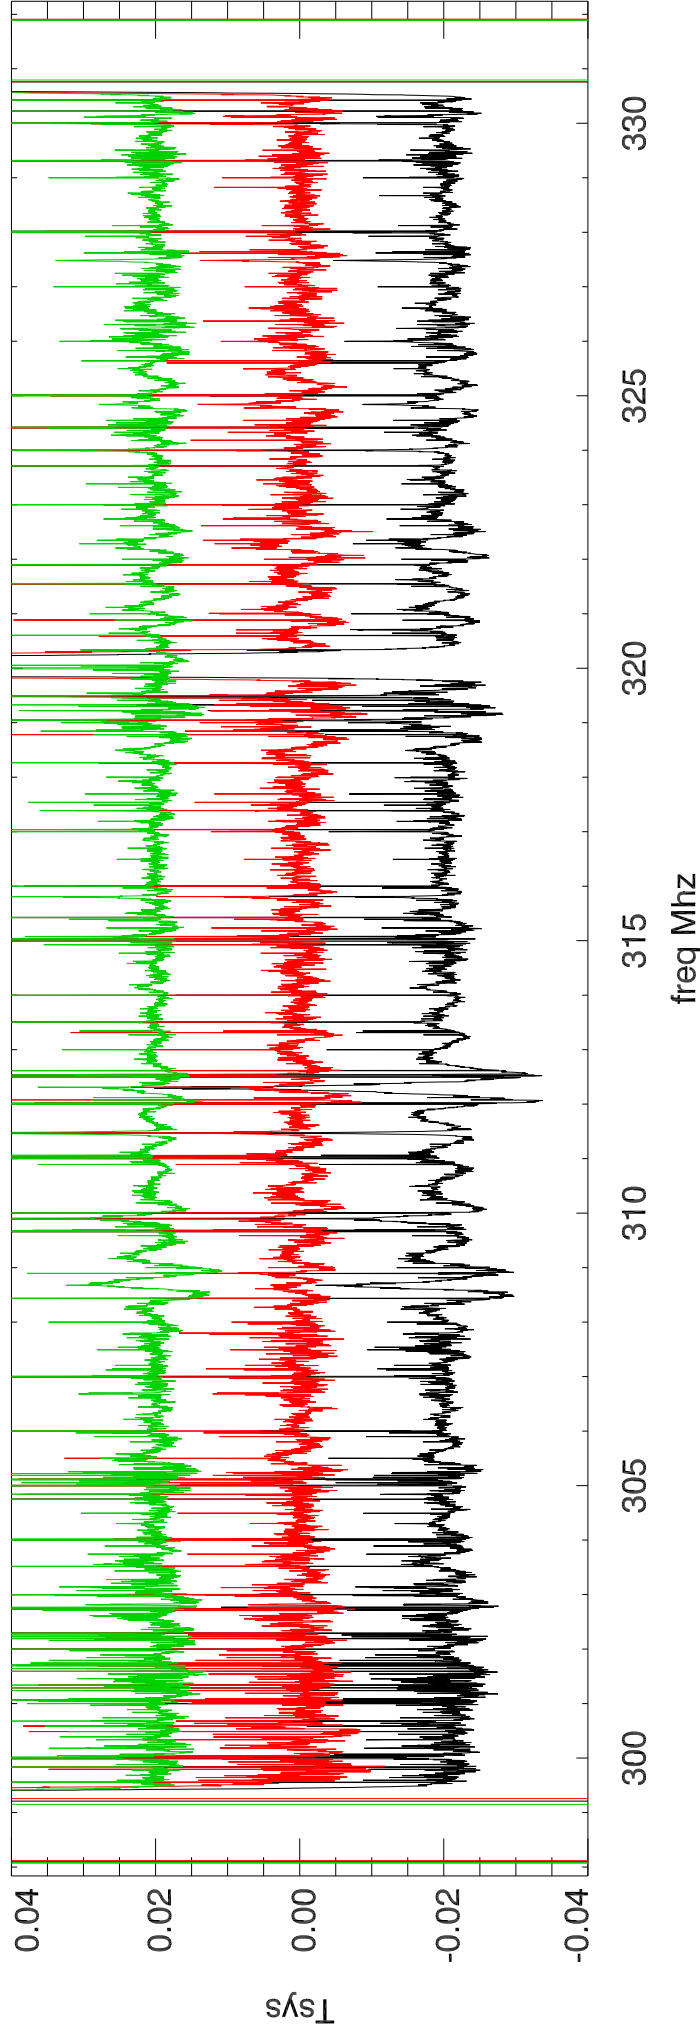

01nov11 VisCenter Shutdown. on,off,on spc. Rcv:327 Band: 315.0 PoIA

Rcv:327 Band: 315.0 PoIB

01nov11 VisCenter Shutdown. on,off,on spc. Rcv:327 Band: 339.0 PoIA

Rcv:327 Band: 339.0 PoIB