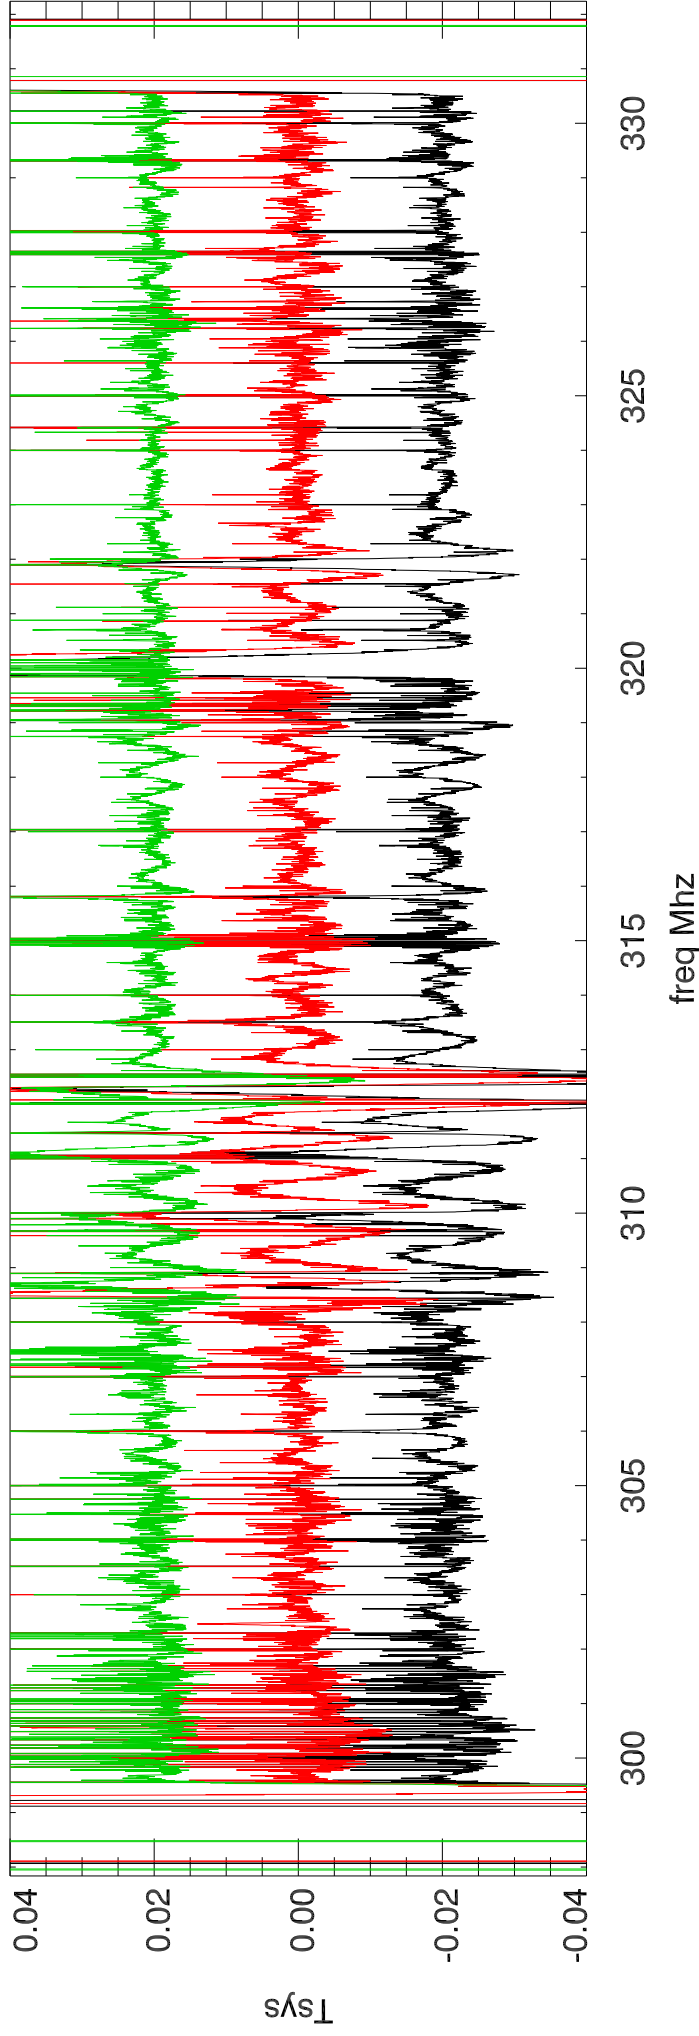

01nov11 VisCenter Shutdown. on,off,on spc. Rcv:327 Band: 315.0 PoIA

Rcv:327 Band: 315.0 PoIB

01nov11 VisCenter Shutdown. on,off,on spc. Rcv:327 Band: 339.0 PoIA

Rcv:327 Band: 339.0 PoIB