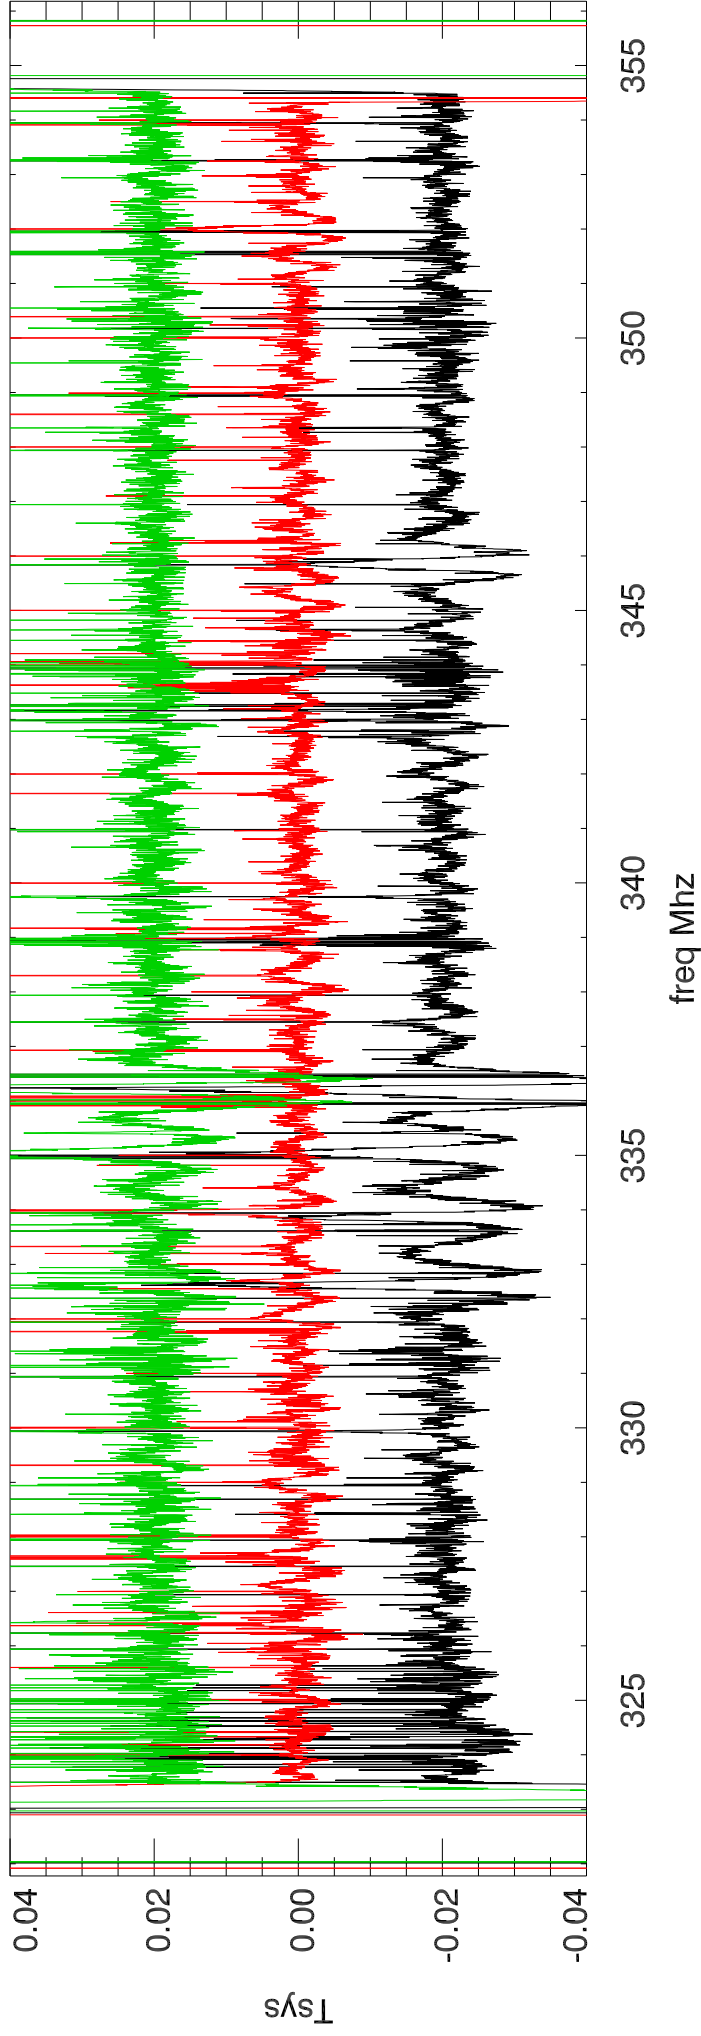

01nov11 VisCenter Shutdown. on,off,on spc. Rcv:327 Band: 315.0 PoIA

Rcv:327 Band: 315.0 PoIB

01nov11 VisCenter Shutdown. on,off,on spc. Rcv:327 Band: 339.0 PoIA

Rcv:327 Band: 339.0 PoIB