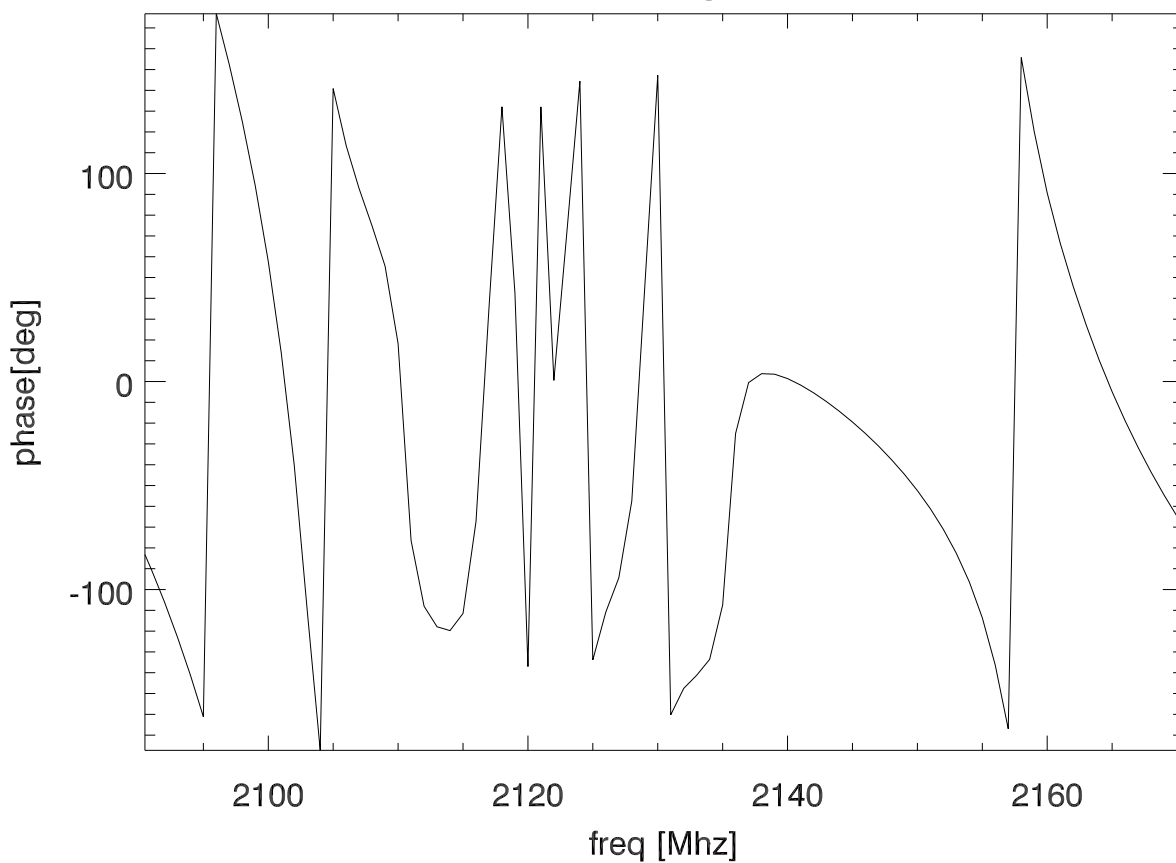

reactel sbw band reject filter

s21 angle

blowup sbw band reject filter

s21 angle

average mock bandpass, overplot filter

filter and mock spectra*filter