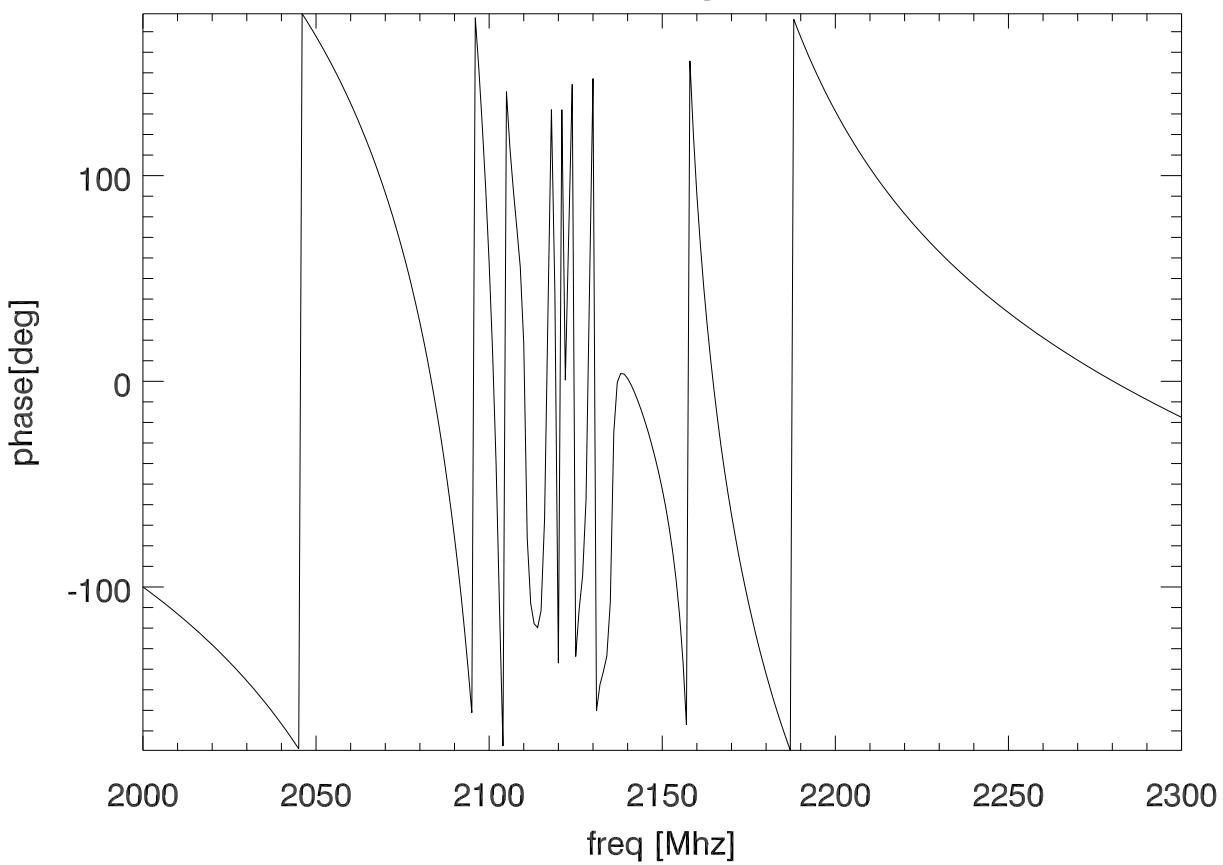

reactel sbw band reject filter

s21 angle

blowup sbw band reject filter

s21 angle

average mock bandpass, overplot filter

filter and mock spectra*filter