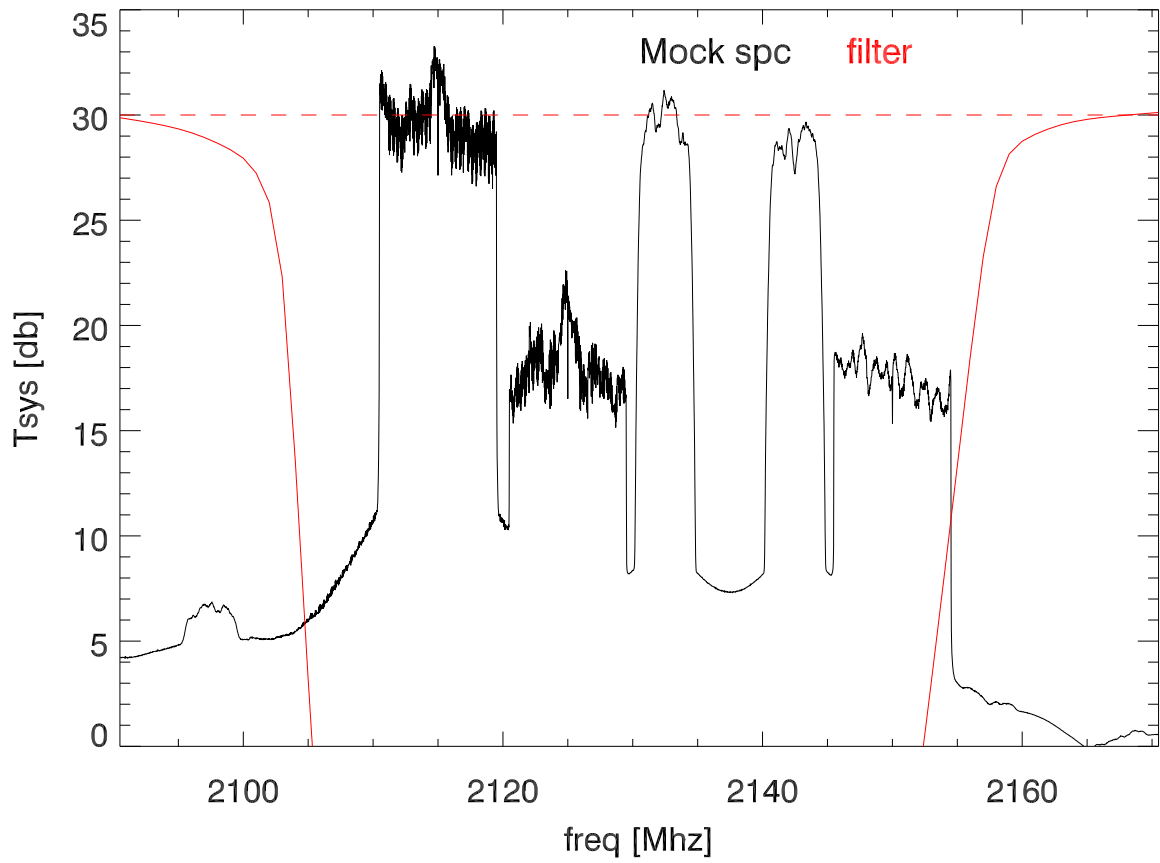

reactel sbw band reject filter

s21 angle

blowup sbw band reject filter

s21 angle

average mock bandpass, overplot filter

filter and mock spectra*filter