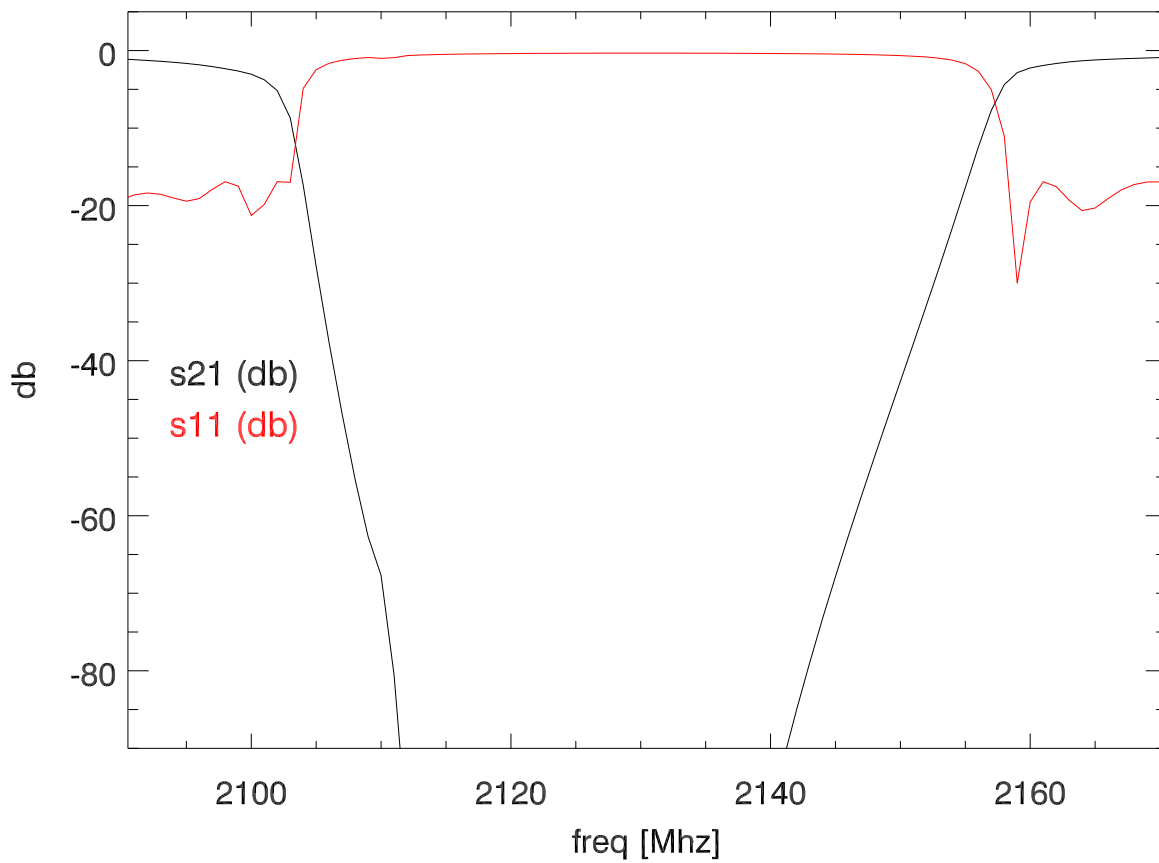

reactel sbw band reject filter

s21 angle

blowup sbw band reject filter

s21 angle

average mock bandpass, overplot filter

filter and mock spectra*filter