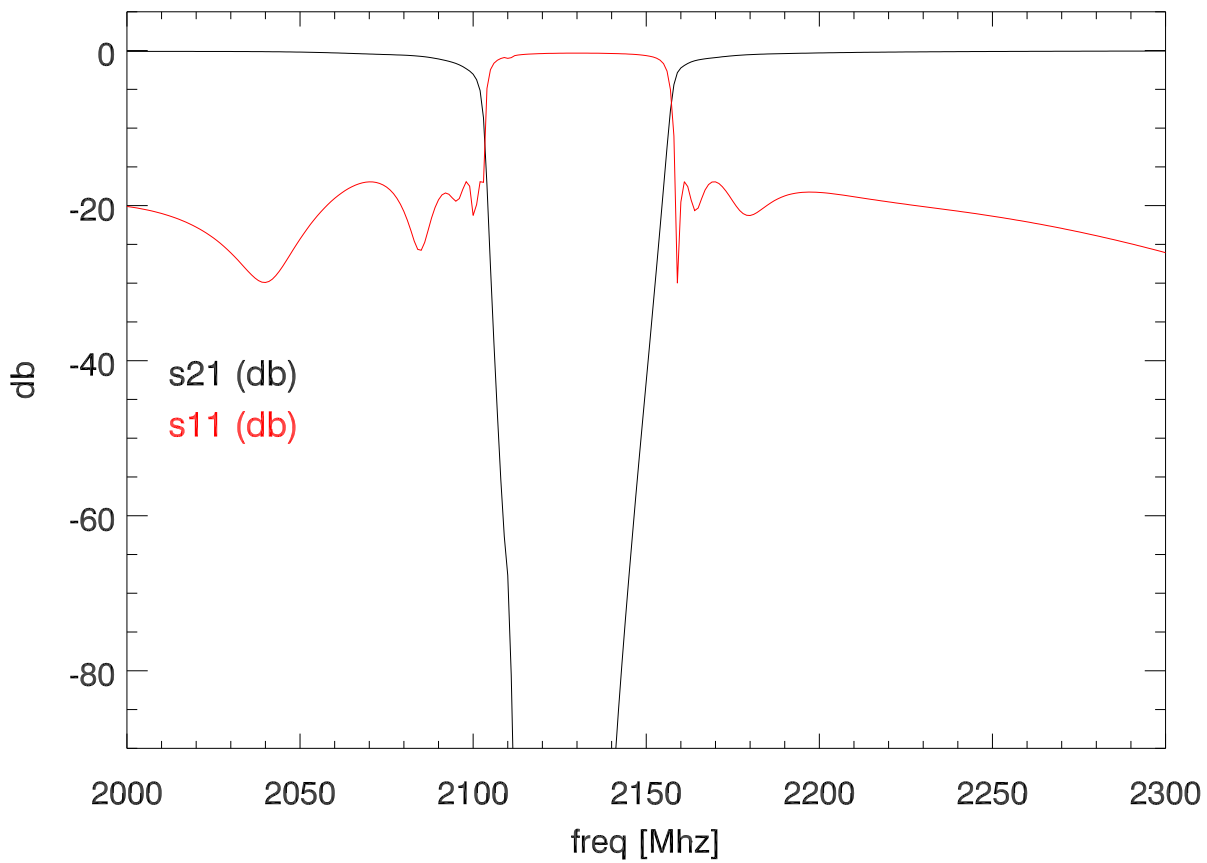

reactel sbw band reject filter

s21 angle

blowup sbw band reject filter

s21 angle

average mock bandpass, overplot filter

filter and mock spectra*filter