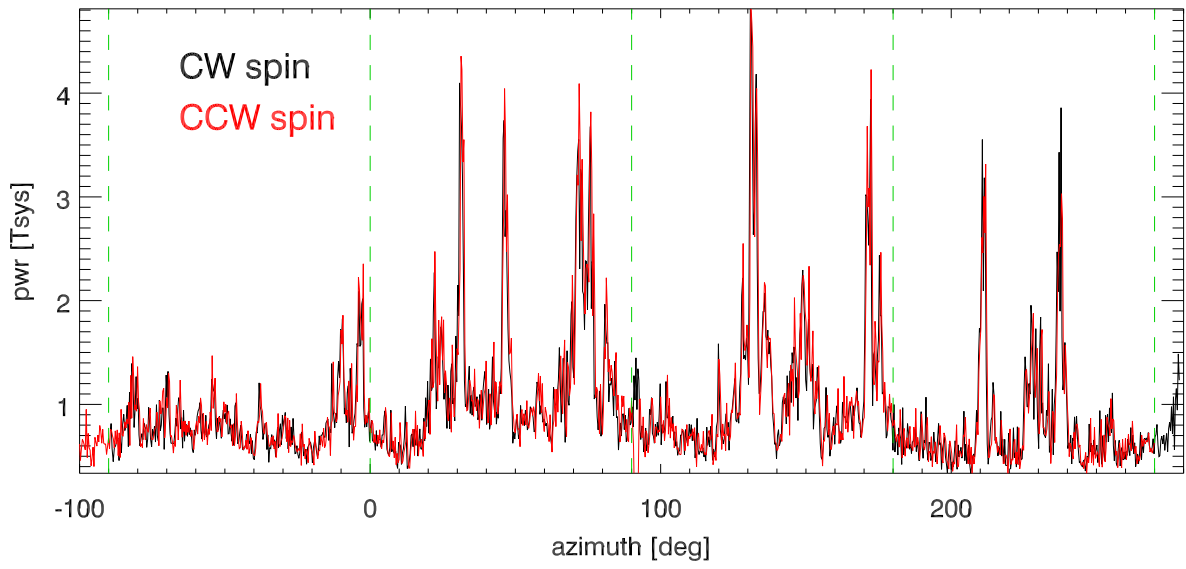

09aug15 sbn azswing. TotPwr vs az for: (2357.5 - 2367.5) MHz

09aug15 sbn azswing. TotPwr vs az for: (2397.5 - 2412.5) MHz

09aug15 sbn azswing. TotPwr vs az for: (2373 - 2390.8) MHz

cw swing. 30 normalized spectra for az:-89 to -78 deg