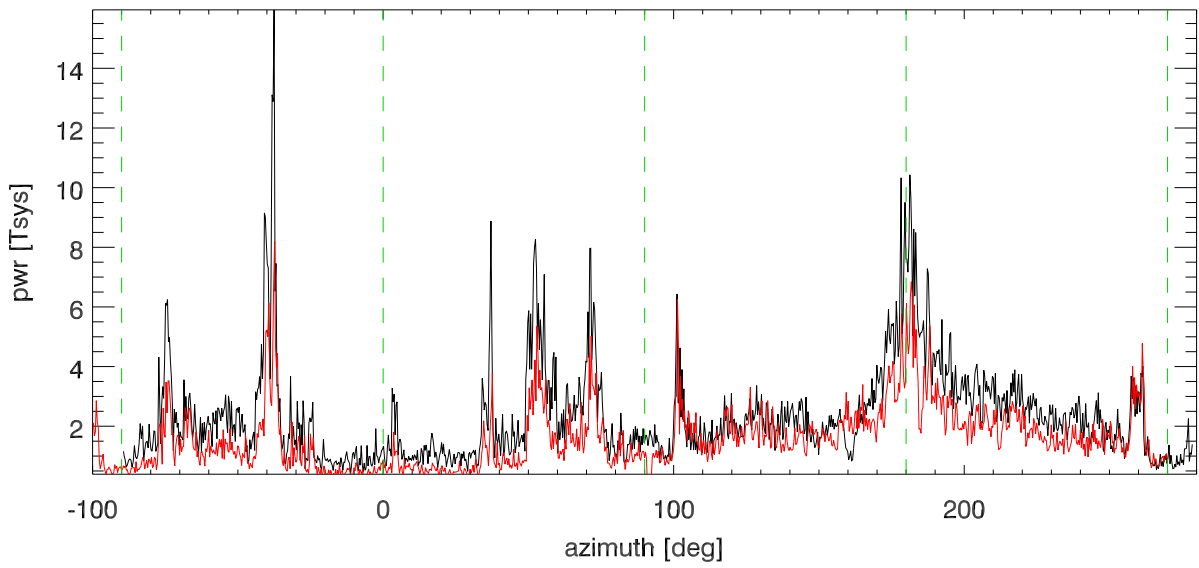

09aug15 sbn azswing. TotPwr vs az for: (2357.5 - 2367.5) MHz

09aug15 sbn azswing. TotPwr vs az for: (2397.5 - 2412.5) MHz

09aug15 sbn azswing. TotPwr vs az for: (2373 - 2390.8) MHz

cw swing. 30 normalized spectra for az:-89 to -78 deg