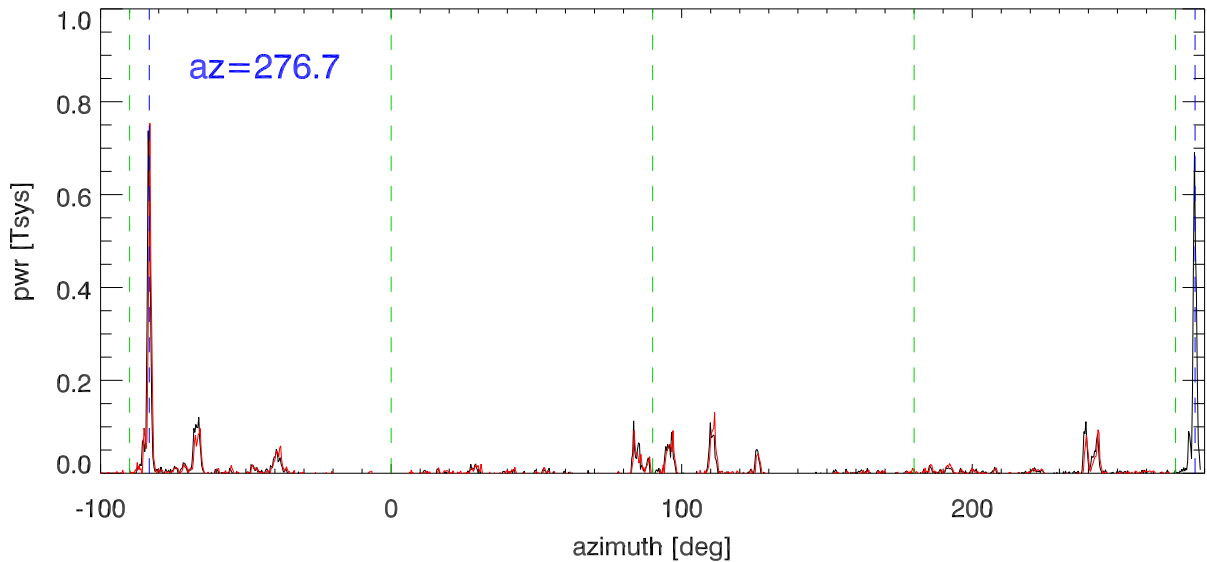

09aug15 sbn azswing. TotPwr vs az for: (2357.5 - 2367.5) MHz

09aug15 sbn azswing. TotPwr vs az for: (2397.5 - 2412.5) MHz

09aug15 sbn azswing. TotPwr vs az for: (2373 - 2390.8) MHz

cw swing. 30 normalized spectra for az:-89 to -78 deg