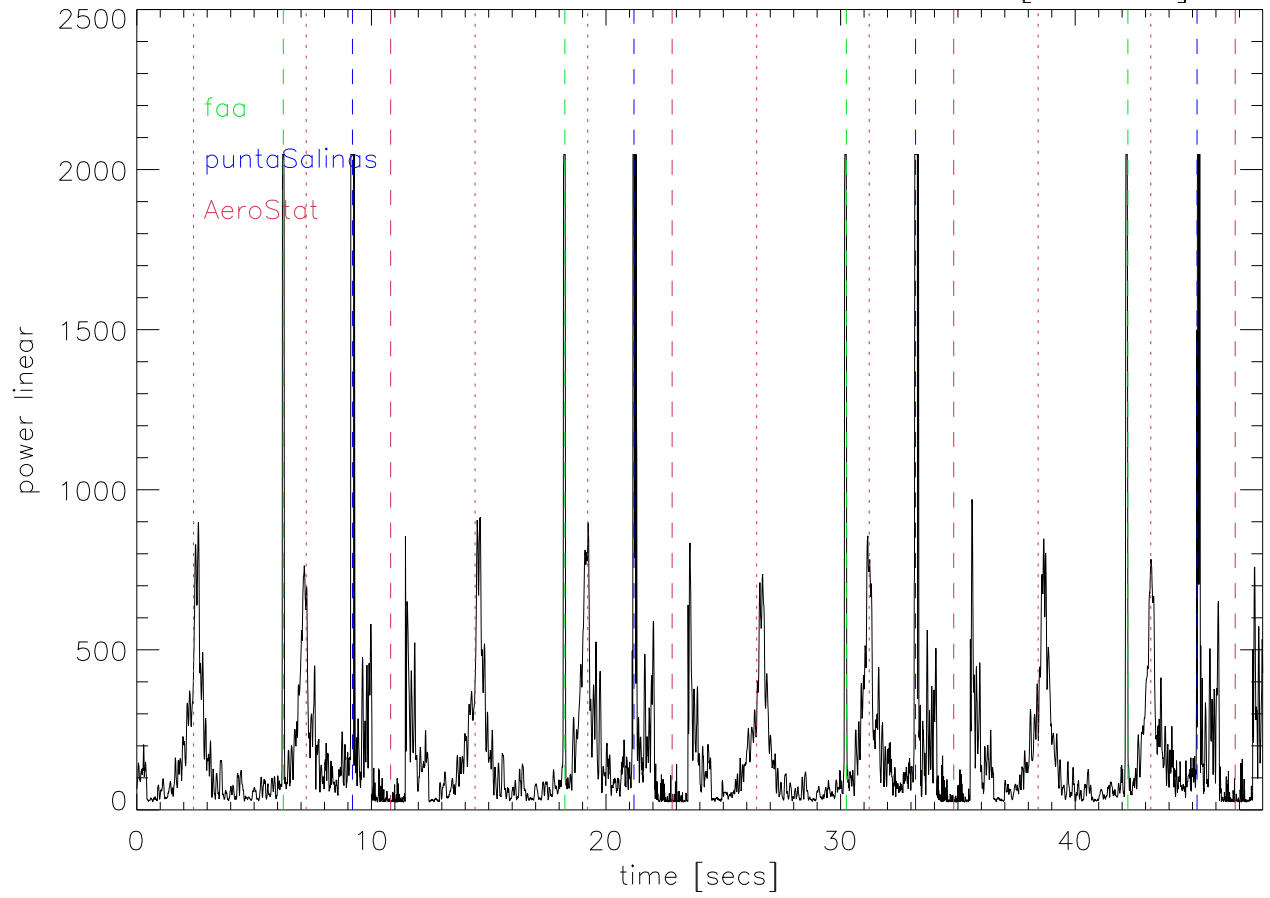

6oct04 alfaPix2b totPwr 300Mhz about 1400 [low attn]

6oct04 alfaPix2a totPwr 300Mhz about 1400 [hi attn]