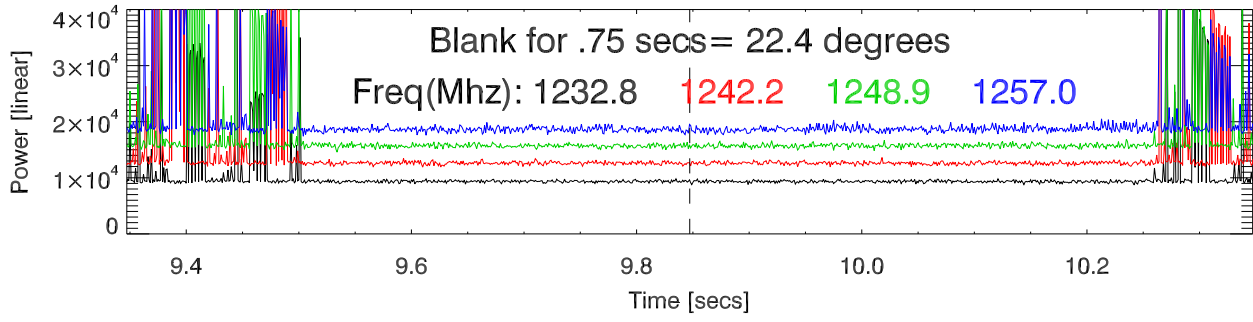

punta salinas blanking regions for date:22jun12 rotation:1

rotation:2

rotation:3

rotation:4

rotation:5