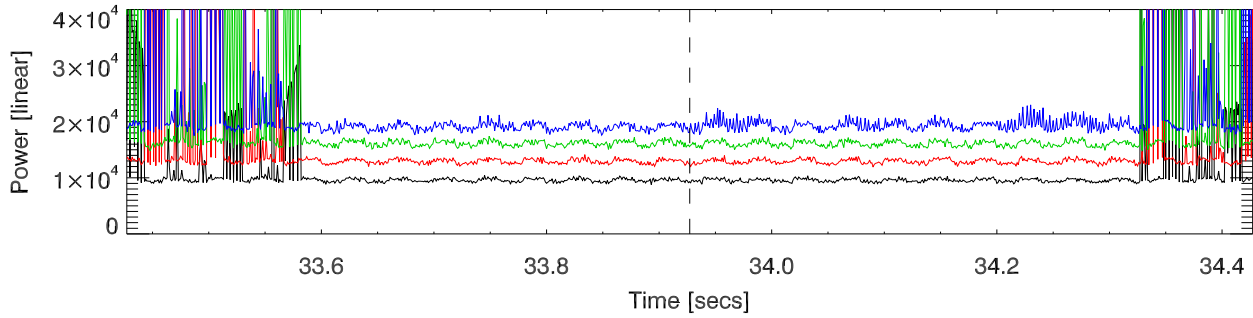

punta salinas blanking regions for date:22jun12 rotation:1

rotation:2

rotation:3

rotation:4

rotation:5