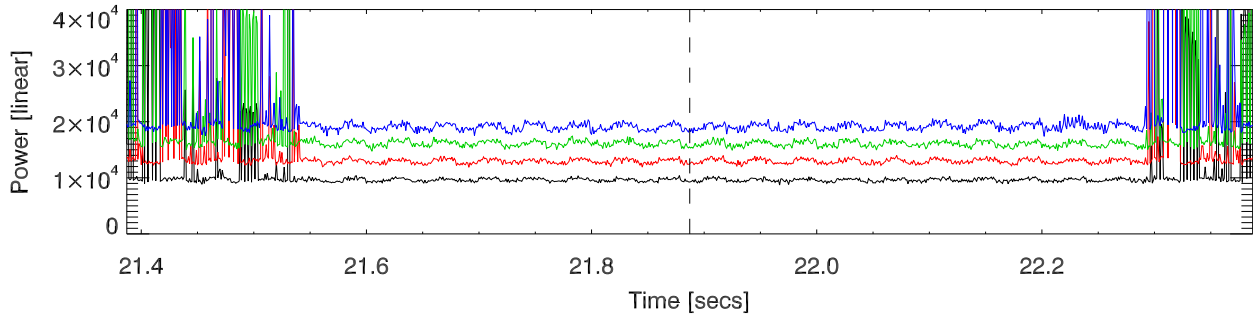

punta salinas blanking regions for date:22jun12 rotation:1

rotation:2

rotation:3

rotation:4

rotation:5