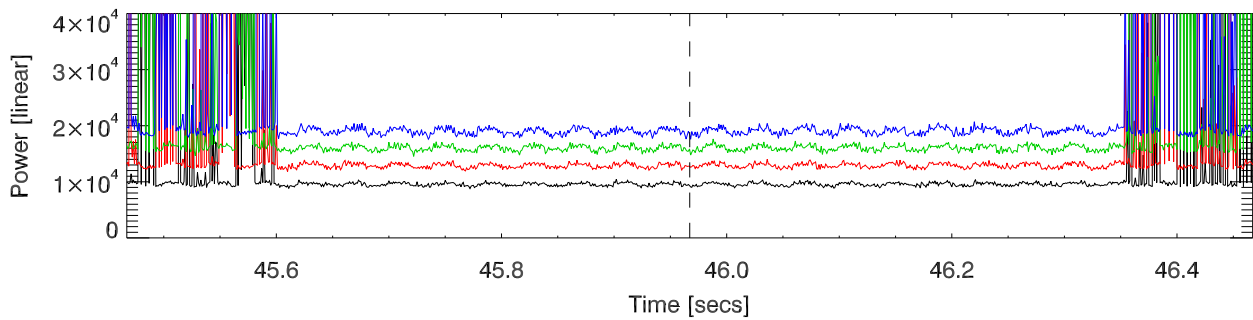

punta salinas blanking regions for date:22jun12 rotation:1

rotation:2

rotation:3

rotation:4

rotation:5