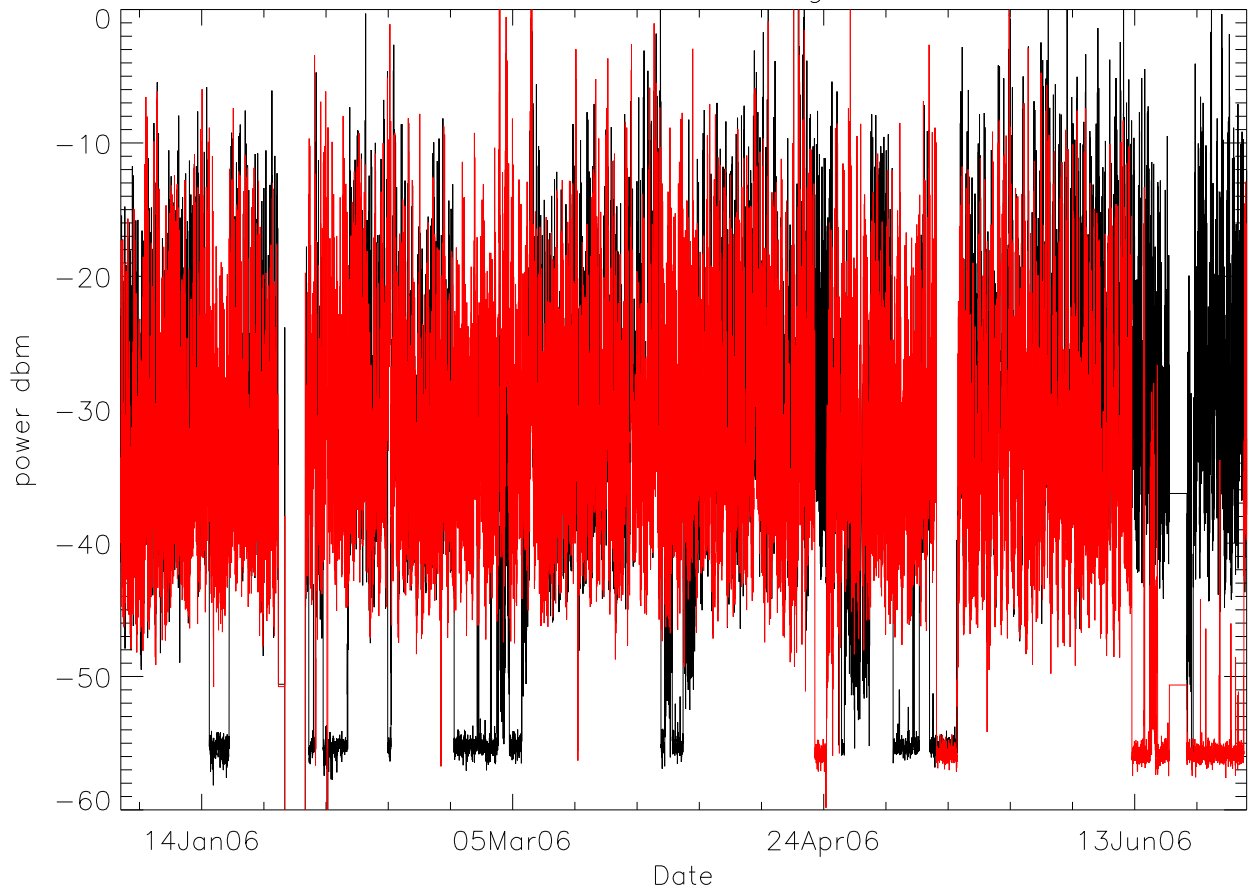

2006 FAA 1330,1350 MHz usage. Jan thru Jun

1330Mhz 1350Mhz

2006 FAA 1330,1350 MHz usage. July thru Dec