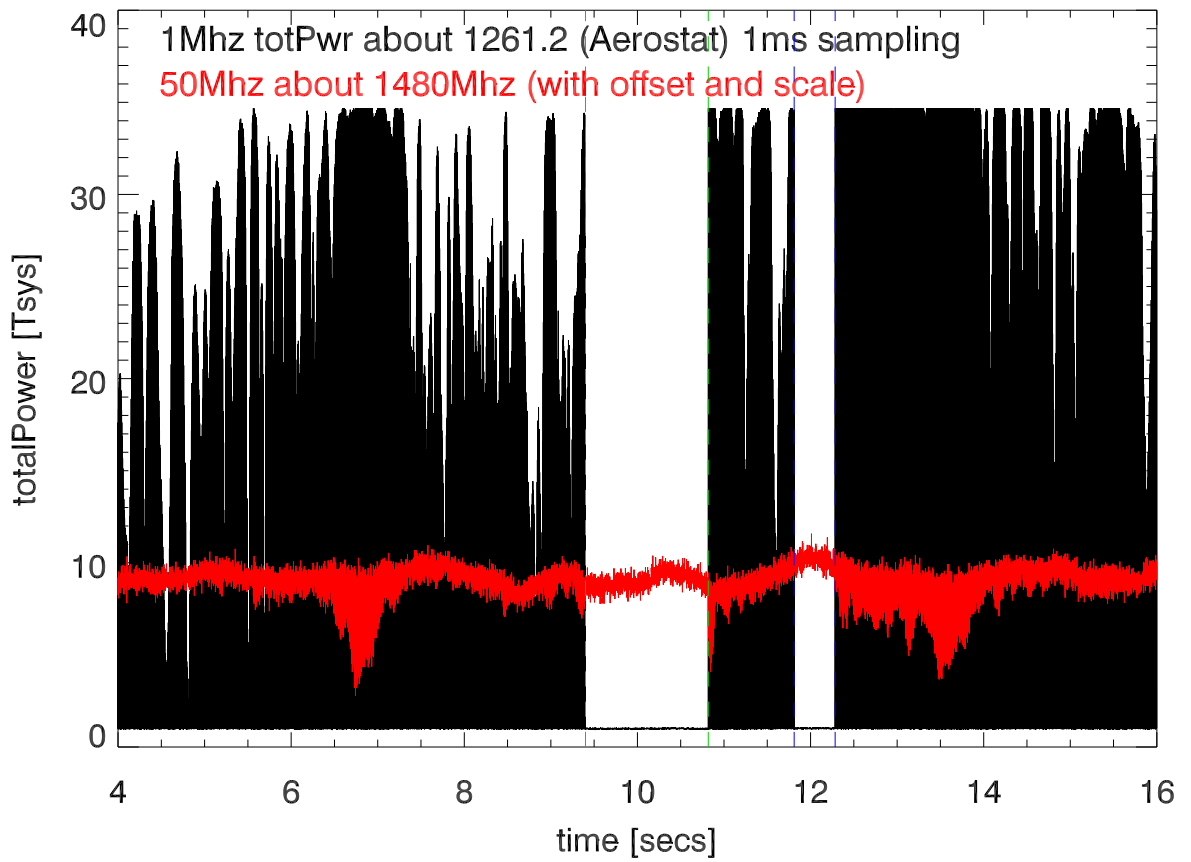

24apr20 a3460 Ipsdata. total power vs time. AeroStat and 1480Mhz

blowup around aerostat blanking toward AO