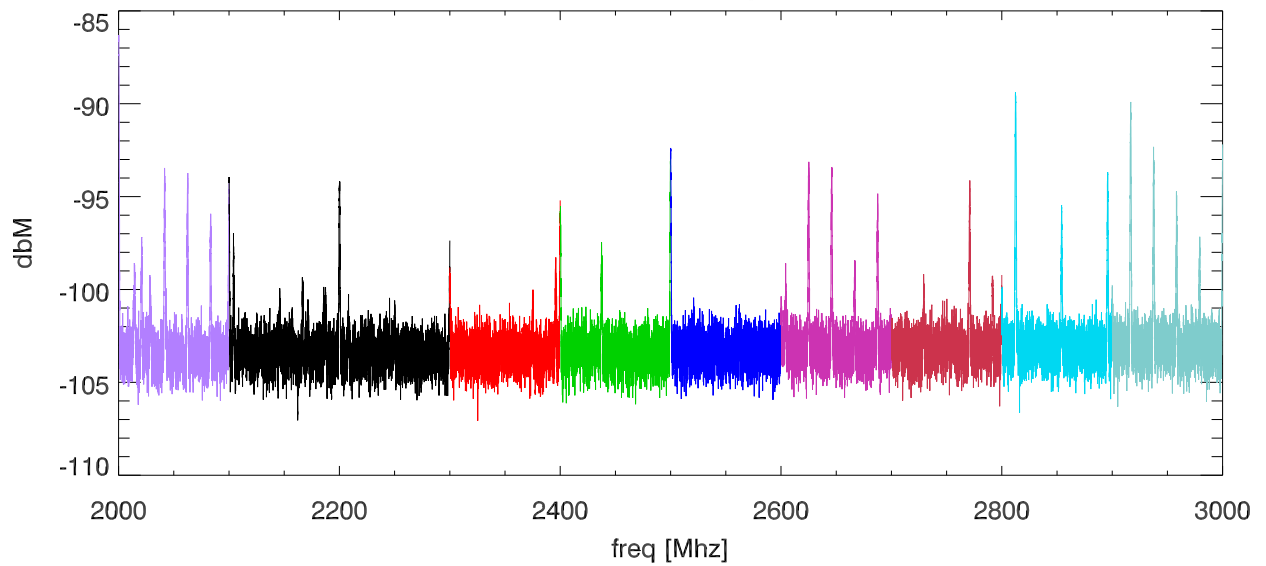

16oct12 netgear_gs110t network switch screen room test. Pos:port8

SPD vs freq

SPD vs freq

blowups at various receiver freq ranges.

blowups at various receiver freq ranges.

blowups at various receiver freq ranges.