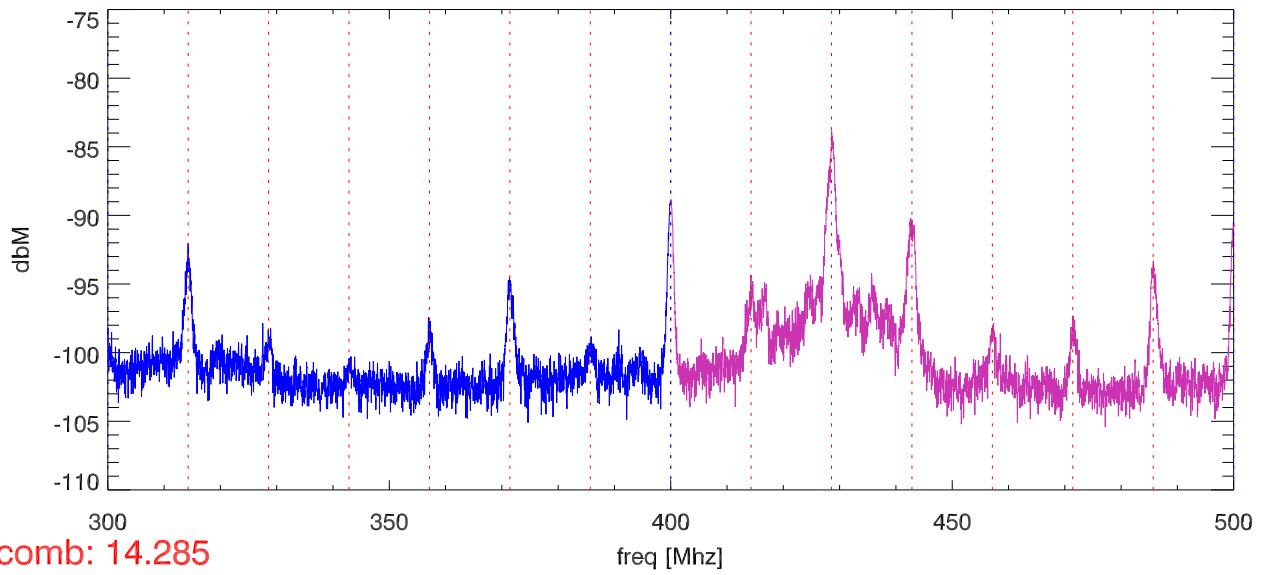

16oct12 netgear_gs110t network switch screen room test. Pos:port8

SPD vs freq

SPD vs freq

blowups at various receiver freq ranges.

blowups at various receiver freq ranges.

blowups at various receiver freq ranges.