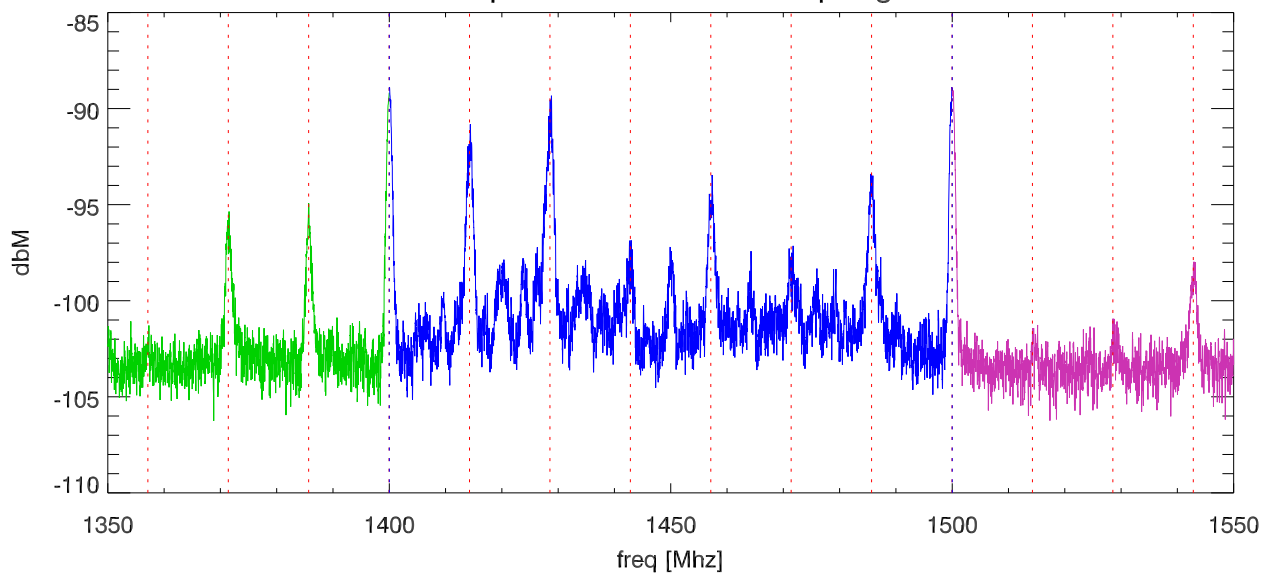

16oct12 netgear_gs110t network switch screen room test. Pos:port8

SPD vs freq

SPD vs freq

blowups at various receiver freq ranges.

blowups at various receiver freq ranges.

blowups at various receiver freq ranges.