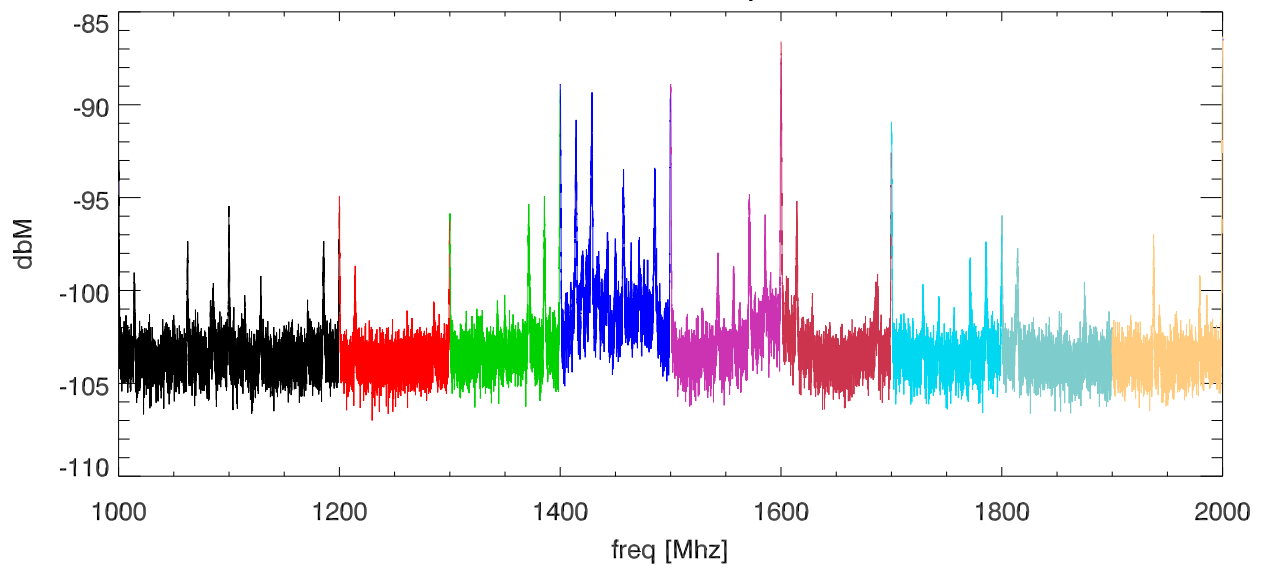

16oct12 netgear_gs110t network switch screen room test. Pos:port8

SPD vs freq

SPD vs freq

blowups at various receiver freq ranges.

blowups at various receiver freq ranges.

blowups at various receiver freq ranges.