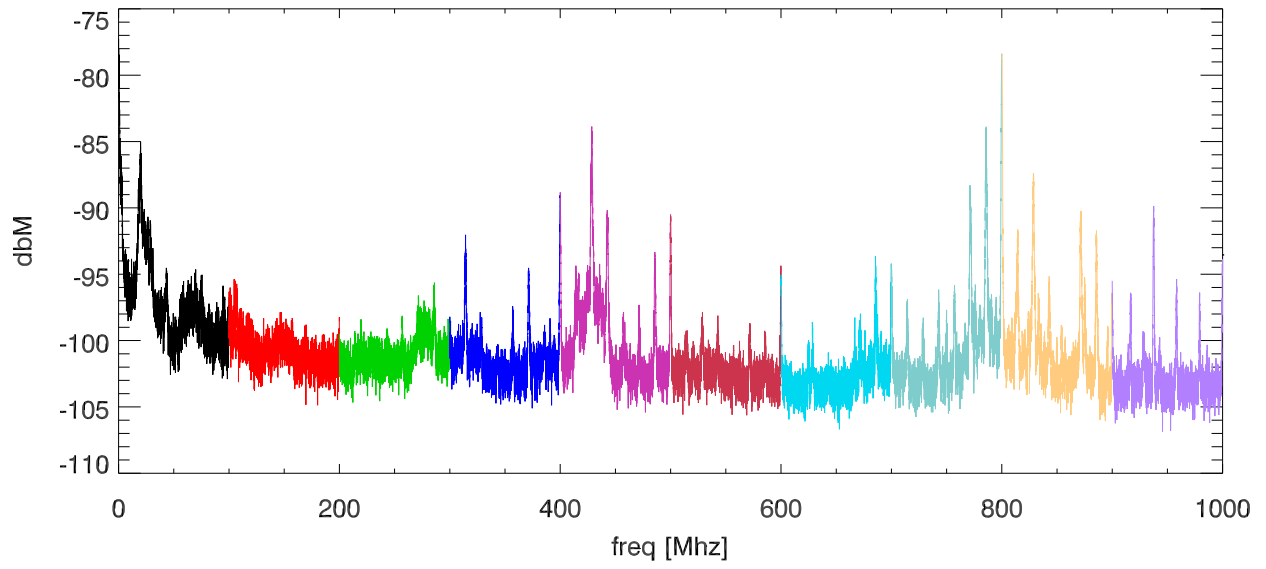

16oct12 netgear_gs110t network switch screen room test. Pos:port8

SPD vs freq

SPD vs freq

blowups at various receiver freq ranges.

blowups at various receiver freq ranges.

blowups at various receiver freq ranges.