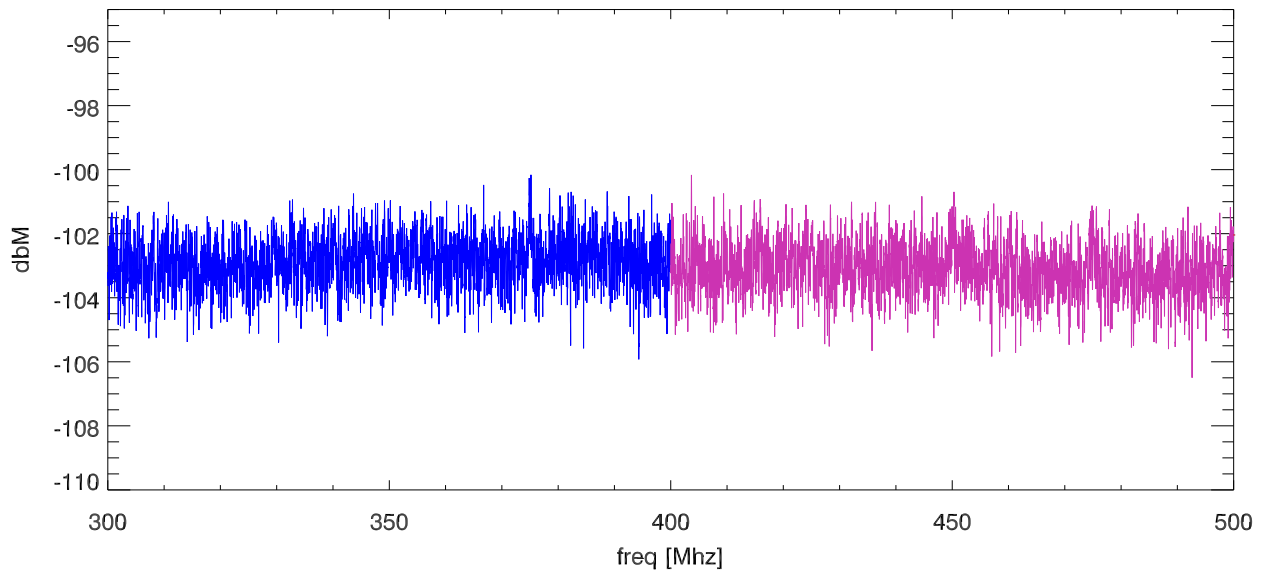

15oct12 ivuloto softek screen room test. ivuloto2,pos1 EFlid Probe.(boxClosed)

SPD vs freq

SPD vs freq

blowups at various receiver freq ranges.

blowups at various receiver freq ranges.

blowups at various receiver freq ranges.