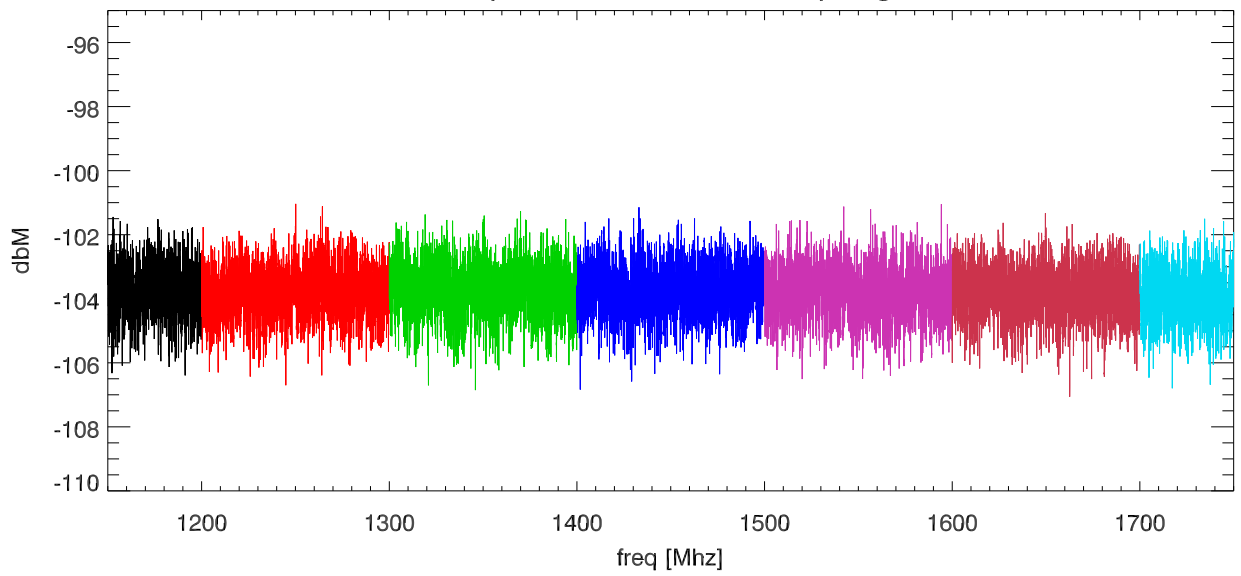

15oct12 ivuloto softek screen room test. ivuloto2,pos1 EFlid Probe.(boxClosed)

SPD vs freq

SPD vs freq

blowups at various receiver freq ranges.

blowups at various receiver freq ranges.

blowups at various receiver freq ranges.