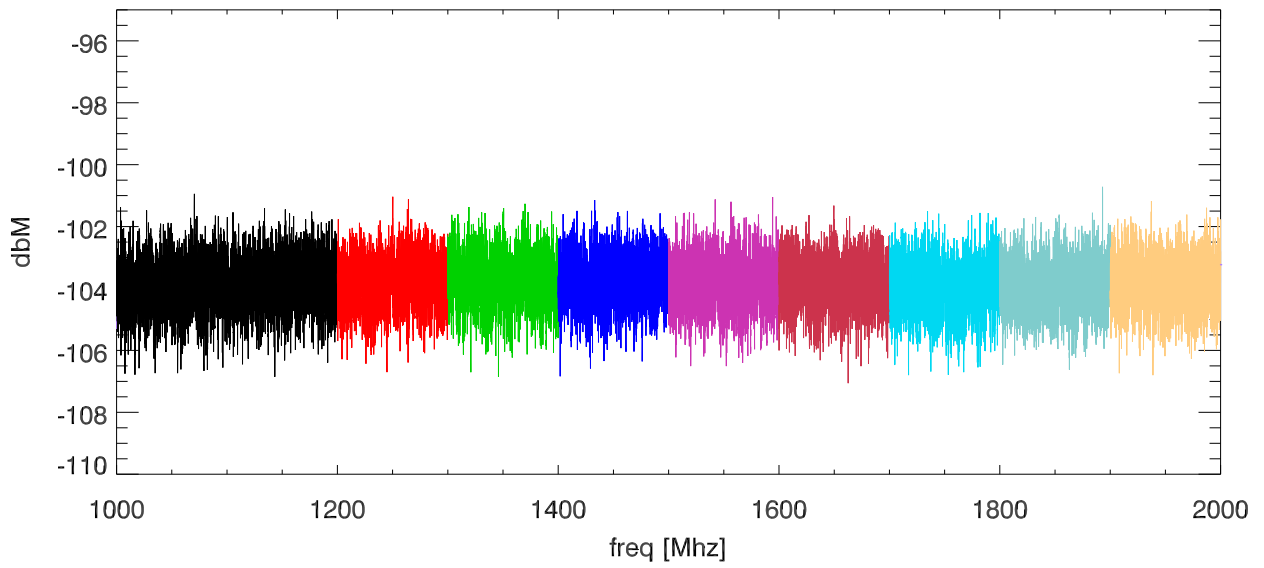

15oct12 ivuloto softek screen room test. ivuloto2,pos1 EFlid Probe.(boxClosed)

SPD vs freq

SPD vs freq

blowups at various receiver freq ranges.

blowups at various receiver freq ranges.

blowups at various receiver freq ranges.