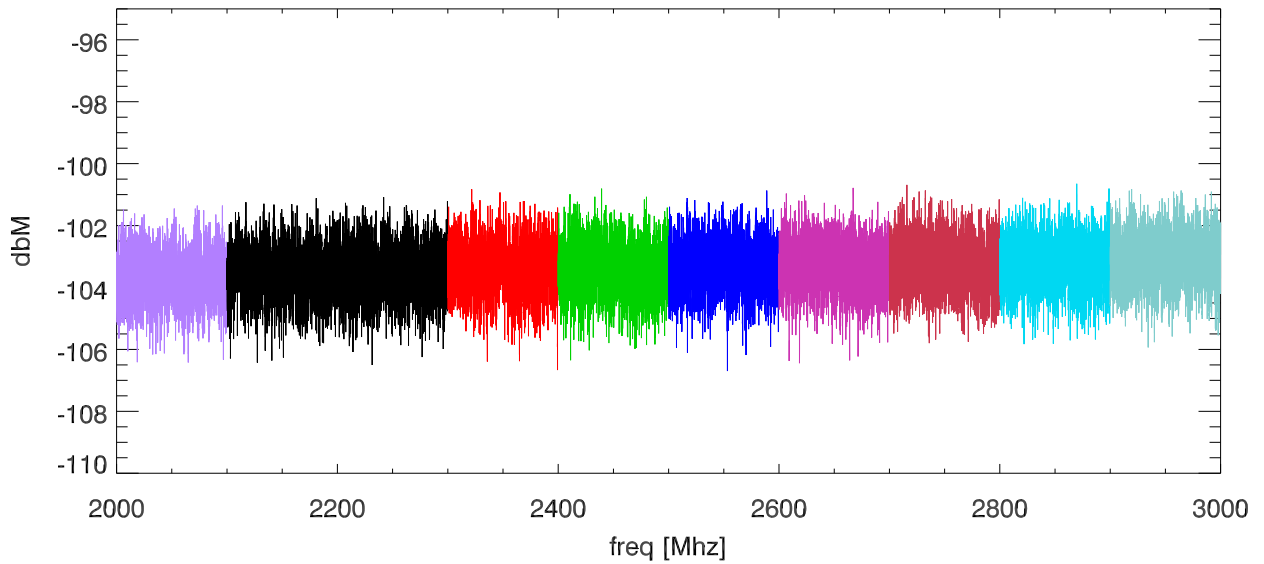

15oct12 ivuloto softek screen room test. ivuloto2,pos1 EFlid Probe.(boxClosed)

SPD vs freq

SPD vs freq

blowups at various receiver freq ranges.

blowups at various receiver freq ranges.

blowups at various receiver freq ranges.