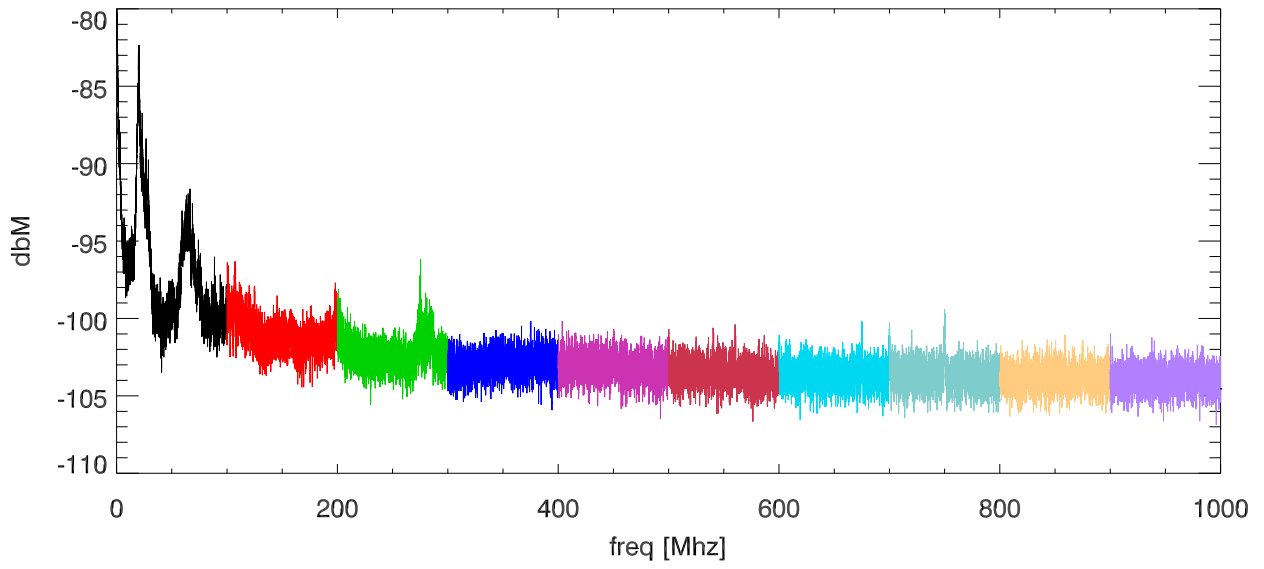

15oct12 ivuloto softek screen room test. ivuloto2,pos1 EFlid Probe.(boxClosed)

SPD vs freq

SPD vs freq

blowups at various receiver freq ranges.

blowups at various receiver freq ranges.

blowups at various receiver freq ranges.