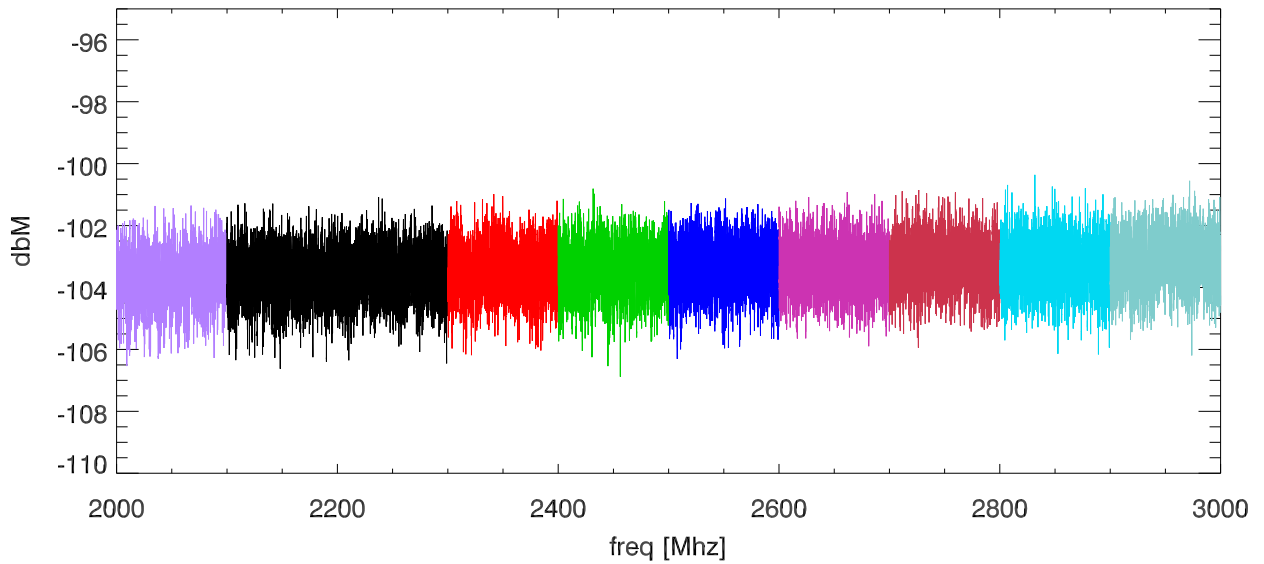

15oct12 ivuloto softek screen room test. ivuloto1,pos2 EFlid Probe.(boxClosed)

SPD vs freq

SPD vs freq

blowups at various receiver freq ranges.

blowups at various receiver freq ranges.

blowups at various receiver freq ranges.