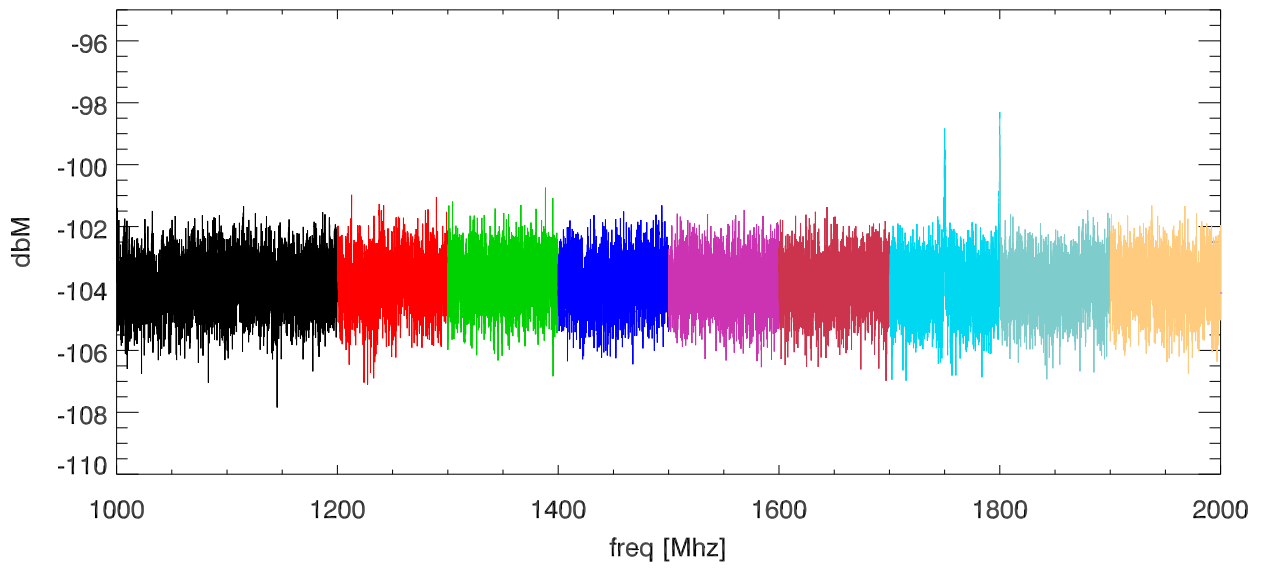

15oct12 ivuloto softek screen room test. ivuloto1,pos2 EFlid Probe.(boxClosed)

SPD vs freq

SPD vs freq

blowups at various receiver freq ranges.

blowups at various receiver freq ranges.

blowups at various receiver freq ranges.