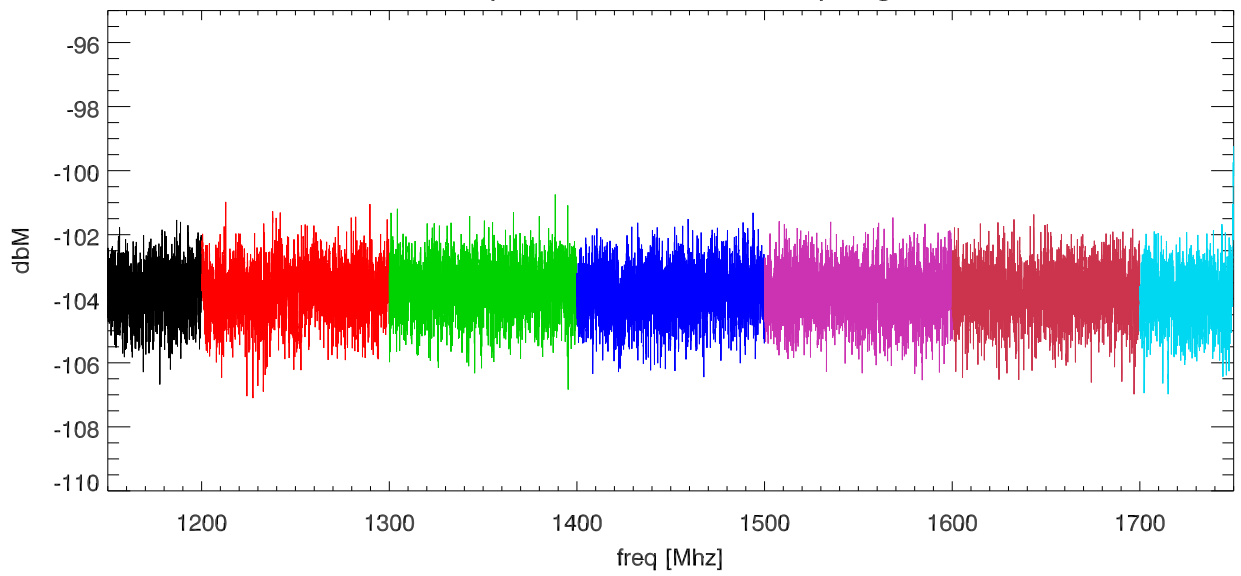

15oct12 ivuloto softek screen room test. ivuloto1,pos2 EFlid Probe.(boxClosed)

SPD vs freq

SPD vs freq

blowups at various receiver freq ranges.

blowups at various receiver freq ranges.

blowups at various receiver freq ranges.