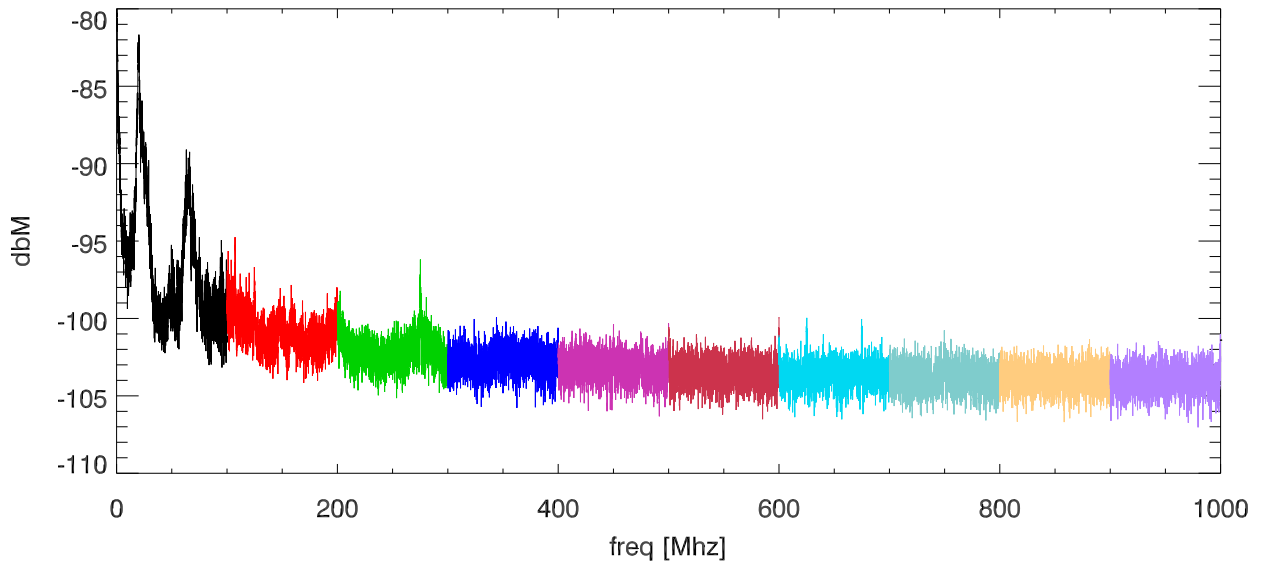

15oct12 ivuloto softek screen room test. ivuloto1,pos2 EFlid Probe.(boxClosed)

SPD vs freq

SPD vs freq

blowups at various receiver freq ranges.

blowups at various receiver freq ranges.

blowups at various receiver freq ranges.