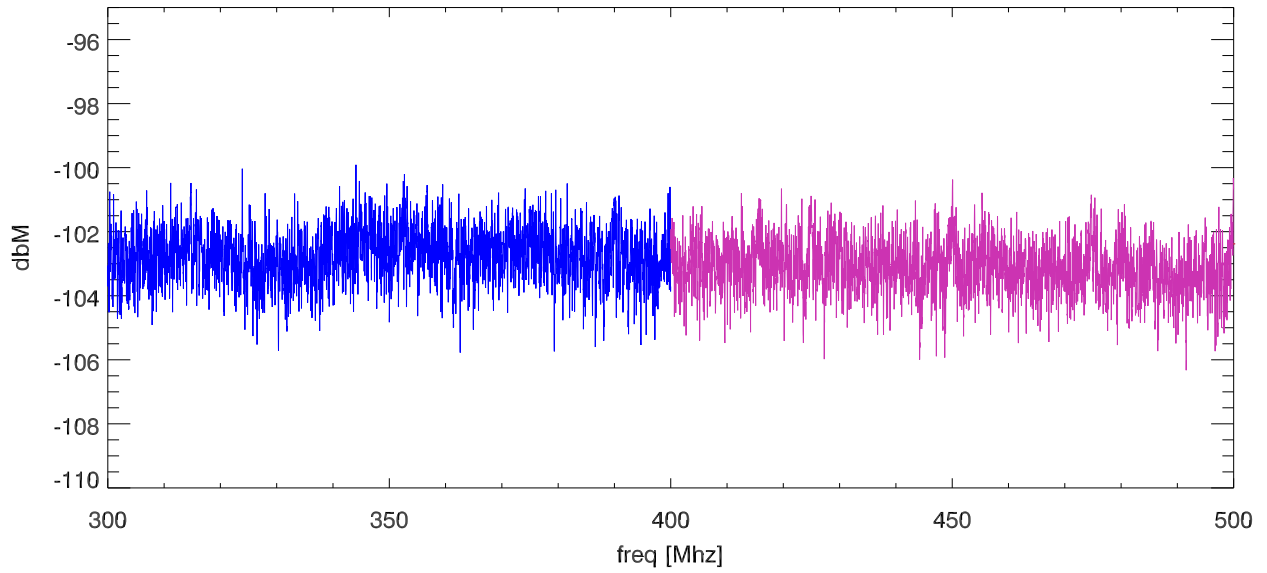

15oct12 ivuloto softek screen room test. ivuloto1,pos2 EFlid Probe.(boxClosed)

SPD vs freq

SPD vs freq

blowups at various receiver freq ranges.

blowups at various receiver freq ranges.

blowups at various receiver freq ranges.