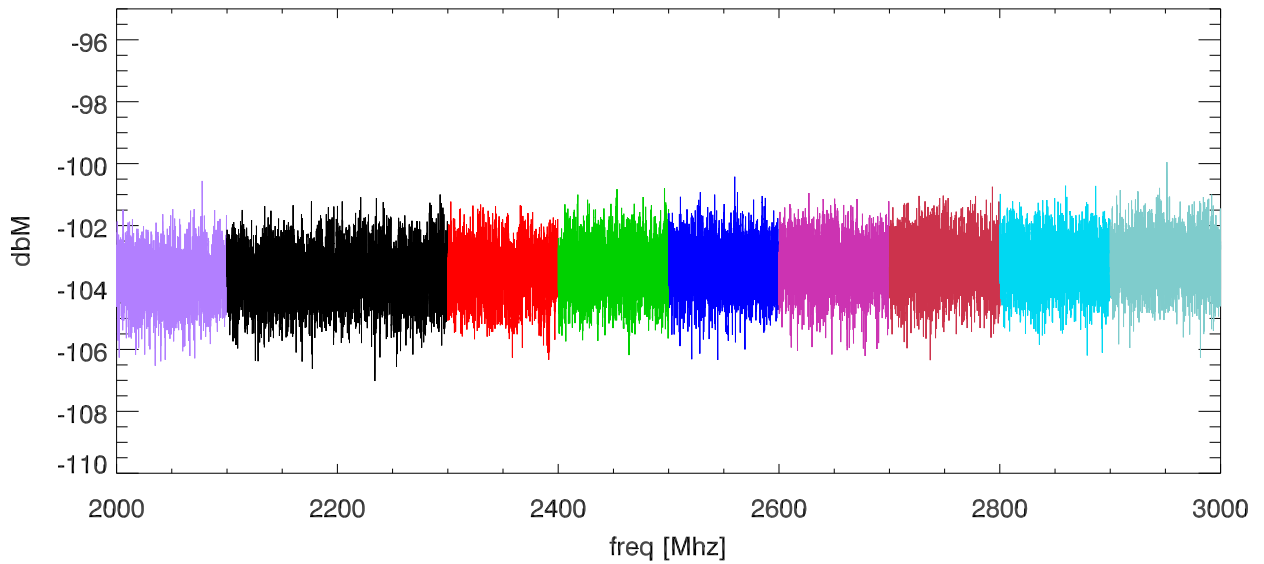

15oct12 ivuloto softek screen room test. ivuloto1,pos1 EFlid Probe.(boxClosed)

SPD vs freq

SPD vs freq

blowups at various receiver freq ranges.

blowups at various receiver freq ranges.

blowups at various receiver freq ranges.