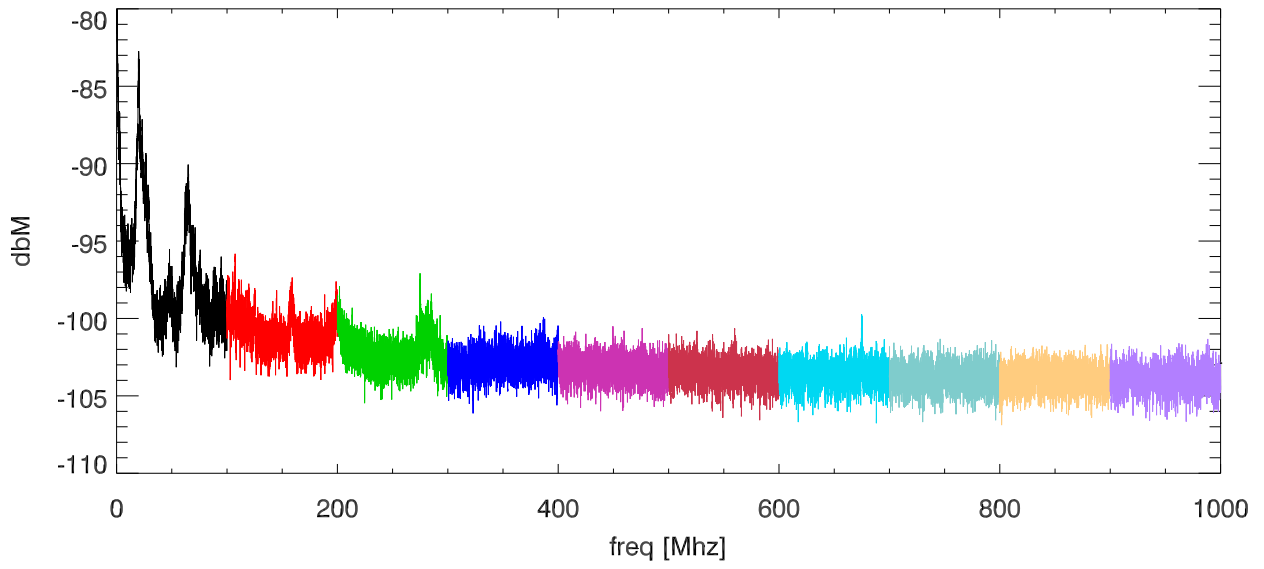

15oct12 ivuloto softek screen room test. ivuloto1,pos1 EFlid Probe.(boxClosed)

SPD vs freq

SPD vs freq

blowups at various receiver freq ranges.

blowups at various receiver freq ranges.

blowups at various receiver freq ranges.