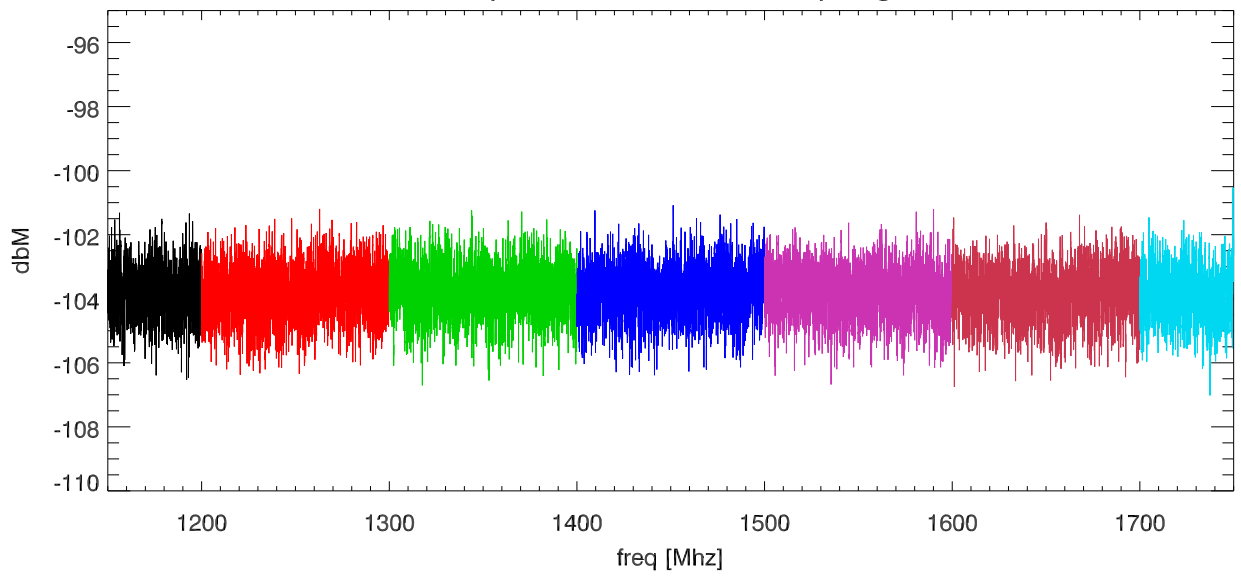

15oct12 ivuloto softek screen room test. ivuloto1,pos1 EFlid Probe.(boxClosed)

SPD vs freq

SPD vs freq

blowups at various receiver freq ranges.

blowups at various receiver freq ranges.

blowups at various receiver freq ranges.