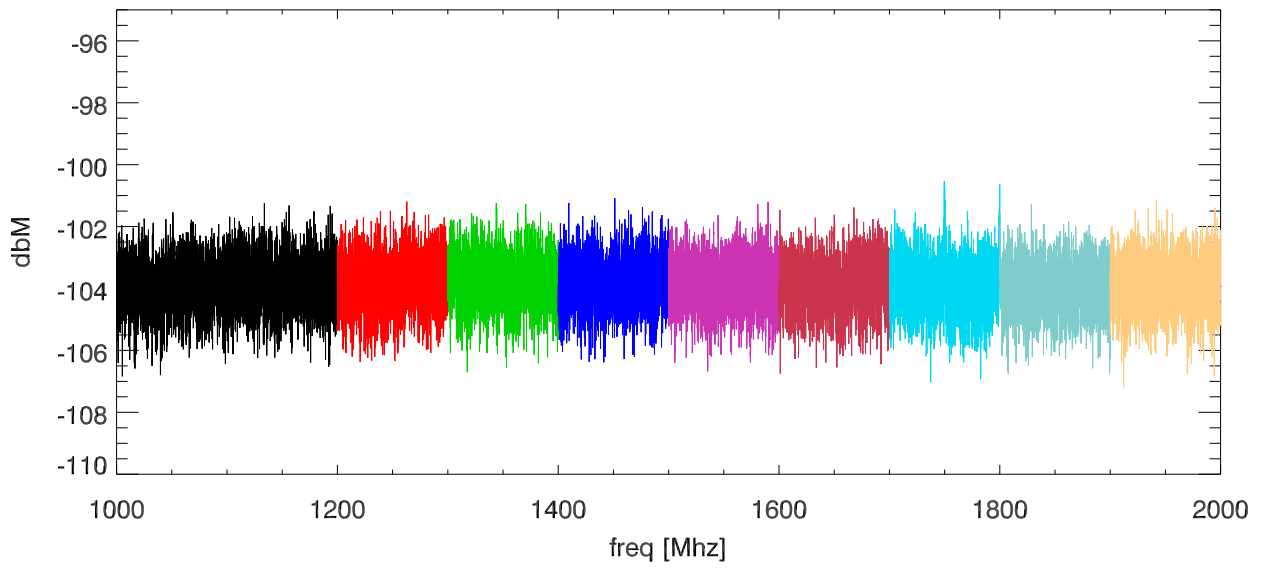

15oct12 ivuloto softek screen room test. ivuloto1,pos1 EFlid Probe.(boxClosed)

SPD vs freq

SPD vs freq

blowups at various receiver freq ranges.

blowups at various receiver freq ranges.

blowups at various receiver freq ranges.