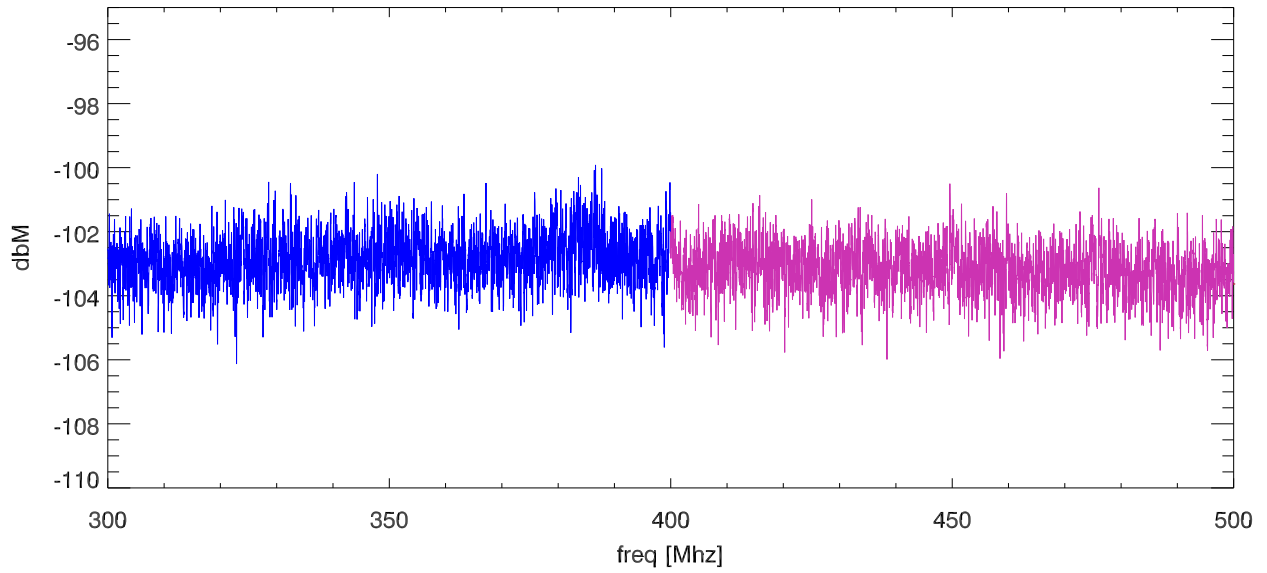

15oct12 ivuloto softek screen room test. ivuloto1,pos1 EFlid Probe.(boxClosed)

SPD vs freq

SPD vs freq

blowups at various receiver freq ranges.

blowups at various receiver freq ranges.

blowups at various receiver freq ranges.