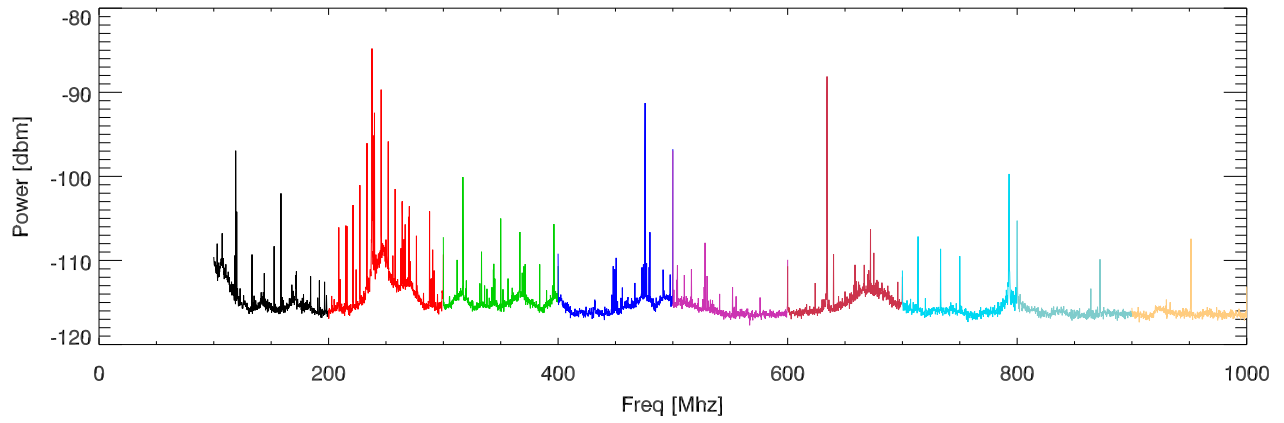

14feb13 CashReg for Cafeteria measured in screen room.Register On

Register off

Register On

Register off

Register On

Register off