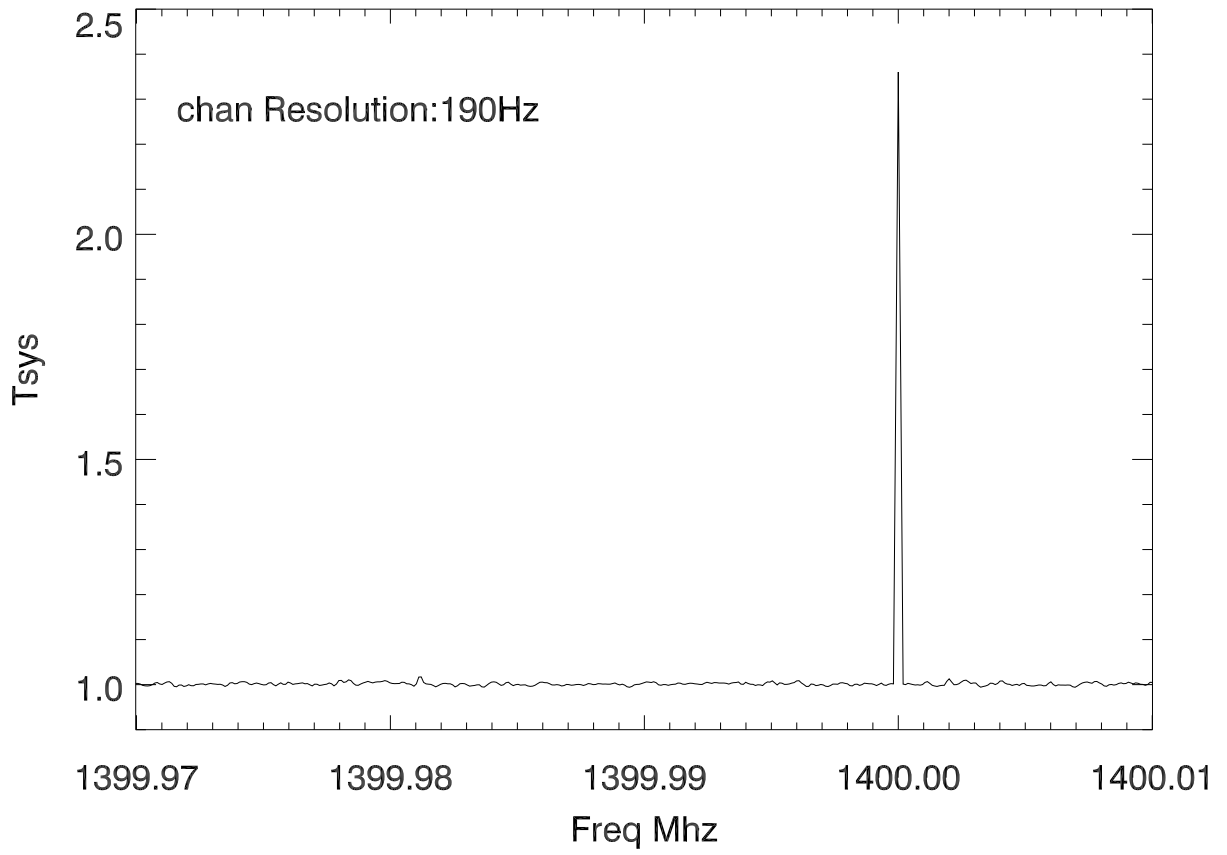

02dev11 vlf ant at lidar lab. avg recs 10-200

avg recs 310-460