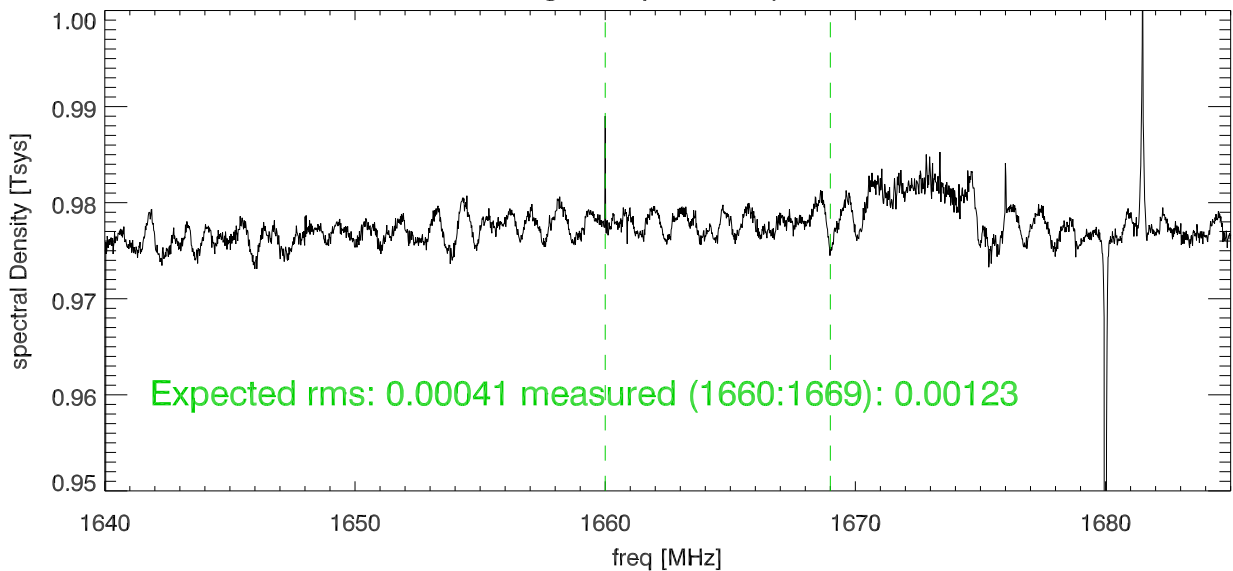

06oct15 lbw on/off. ysqared 1672.5 rfi test. Txld=1,5,6 (160 MhzBw)

blowup (linear scale)

Avg onoff pairs and pols

06oct15 lbw on/off. ysqared 1672.5 rfi test. TxId=1,5,6 (80 MHzBw)

blowup (linear scale)

Avg onoff pairs and pols

06oct15 lbw on/off. ysquared 1672.5 rfi test. TxId=1,5,6 (16 MHzBw)

blowup (linear scale)

Avg onoff pairs and pols