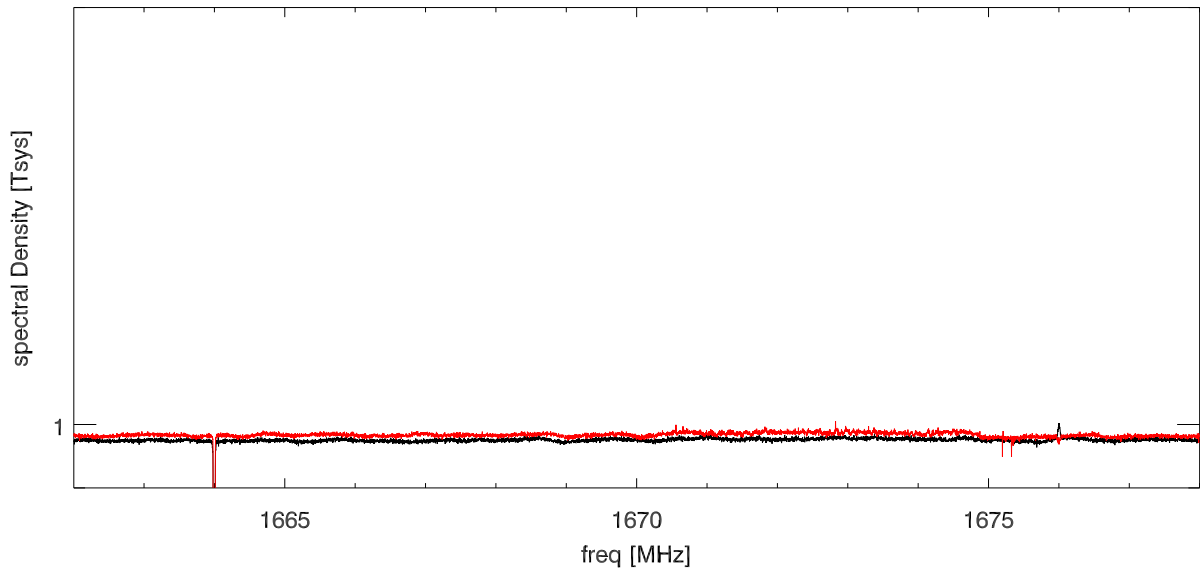

06oct15 lbw on/off. ysqared 1672.5 rfi test. Txld=1,5,6 (160 MhzBw)

blowup (linear scale)

Avg onoff pairs and pols

06oct15 lbw on/off. ysqared 1672.5 rfi test. TxId=1,5,6 (80 MHzBw)

blowup (linear scale)

Avg onoff pairs and pols

06oct15 lbw on/off. ysquared 1672.5 rfi test. TxId=1,5,6 (16 MHzBw)

blowup (linear scale)

Avg onoff pairs and pols