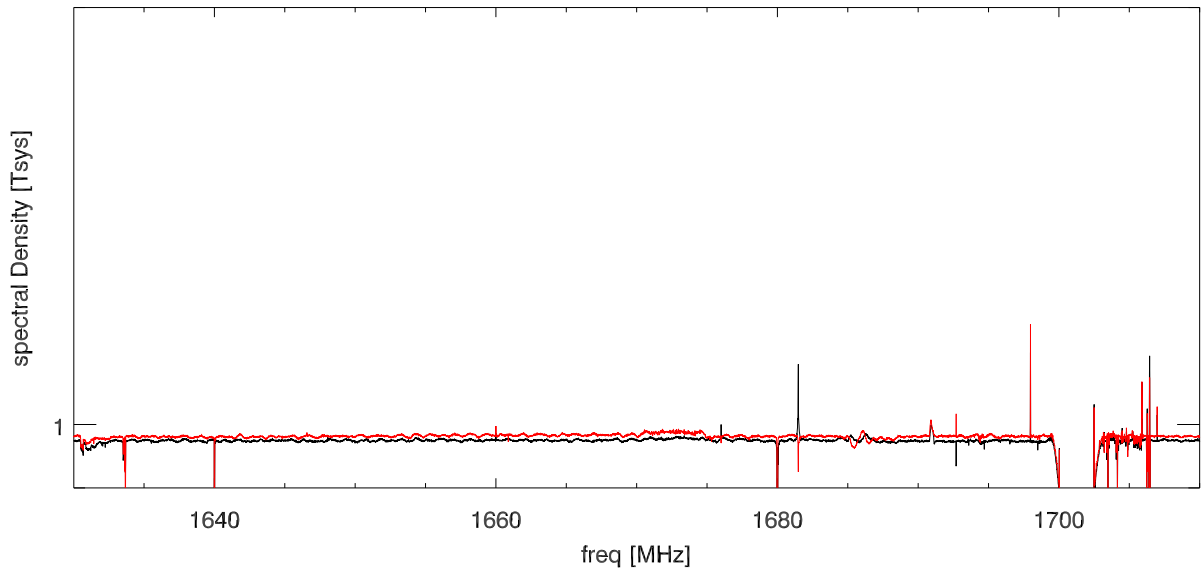

06oct15 lbw on/off. ysqared 1672.5 rfi test. Txld=1,5,6 (160 MhzBw)

blowup (linear scale)

Avg onoff pairs and pols

06oct15 lbw on/off. ysqared 1672.5 rfi test. TxId=1,5,6 (80 MHzBw)

blowup (linear scale)

Avg onoff pairs and pols

06oct15 lbw on/off. ysquared 1672.5 rfi test. TxId=1,5,6 (16 MHzBw)

blowup (linear scale)

Avg onoff pairs and pols