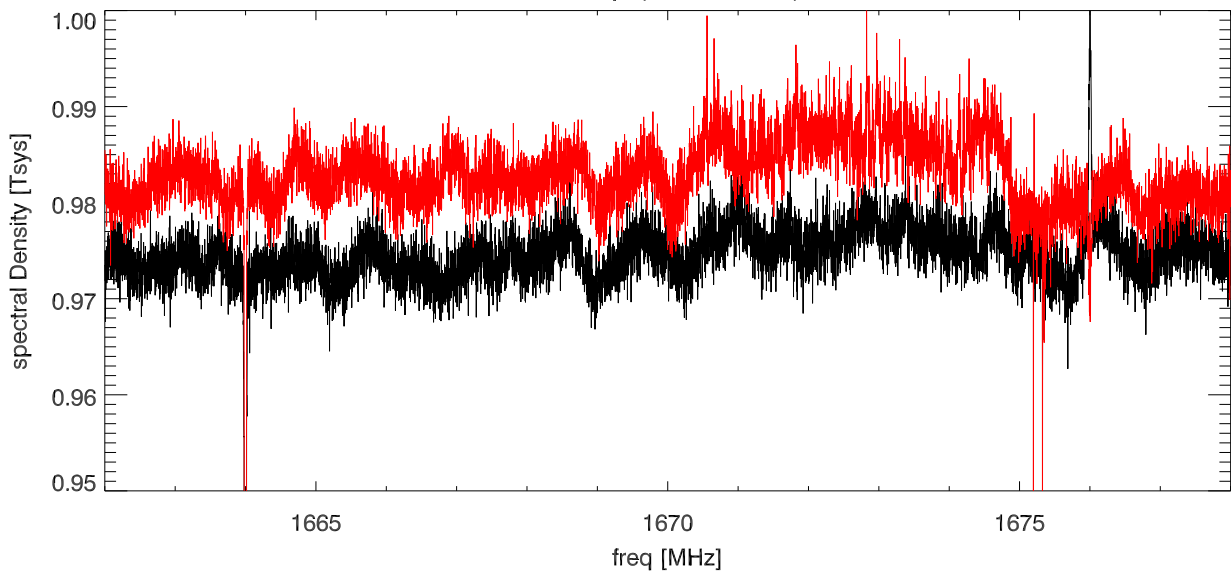

06oct15 lbw on/off. ysqared 1672.5 rfi test. Txld=1,5,6 (160 MhzBw)

blowup (linear scale)

Avg onoff pairs and pols

06oct15 lbw on/off. ysqared 1672.5 rfi test. TxId=1,5,6 (80 MHzBw)

blowup (linear scale)

Avg onoff pairs and pols

06oct15 lbw on/off. ysquared 1672.5 rfi test. TxId=1,5,6 (16 MHzBw)

blowup (linear scale)

Avg onoff pairs and pols