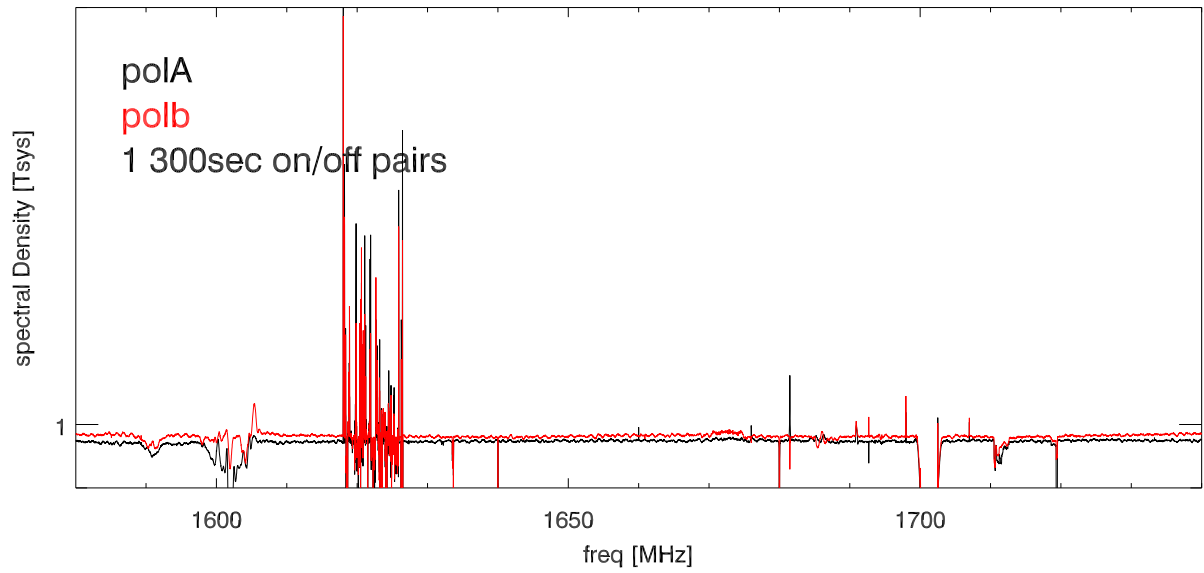

06oct15 lbw on/off. ysqared 1672.5 rfi test. Txld=1,5,6 (160 MhzBw)

blowup (linear scale)

Avg onoff pairs and pols

06oct15 lbw on/off. ysqared 1672.5 rfi test. TxId=1,5,6 (80 MHzBw)

blowup (linear scale)

Avg onoff pairs and pols

06oct15 lbw on/off. ysquared 1672.5 rfi test. TxId=1,5,6 (16 MHzBw)

blowup (linear scale)

Avg onoff pairs and pols