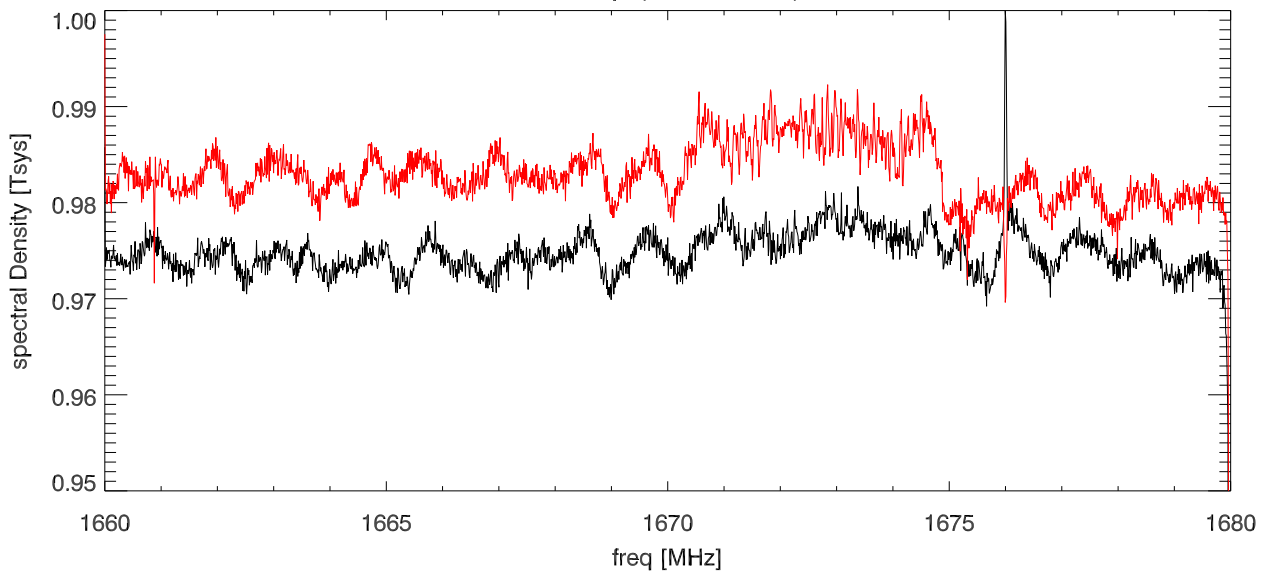

06oct15 lbw on/off. ysqared 1672.5 rfi test. Txld=1,5,6 (160 MhzBw)

blowup (linear scale)

Avg onoff pairs and pols

06oct15 lbw on/off. ysqared 1672.5 rfi test. TxId=1,5,6 (80 MHzBw)

blowup (linear scale)

Avg onoff pairs and pols

06oct15 lbw on/off. ysquared 1672.5 rfi test. TxId=1,5,6 (16 MHzBw)

blowup (linear scale)

Avg onoff pairs and pols