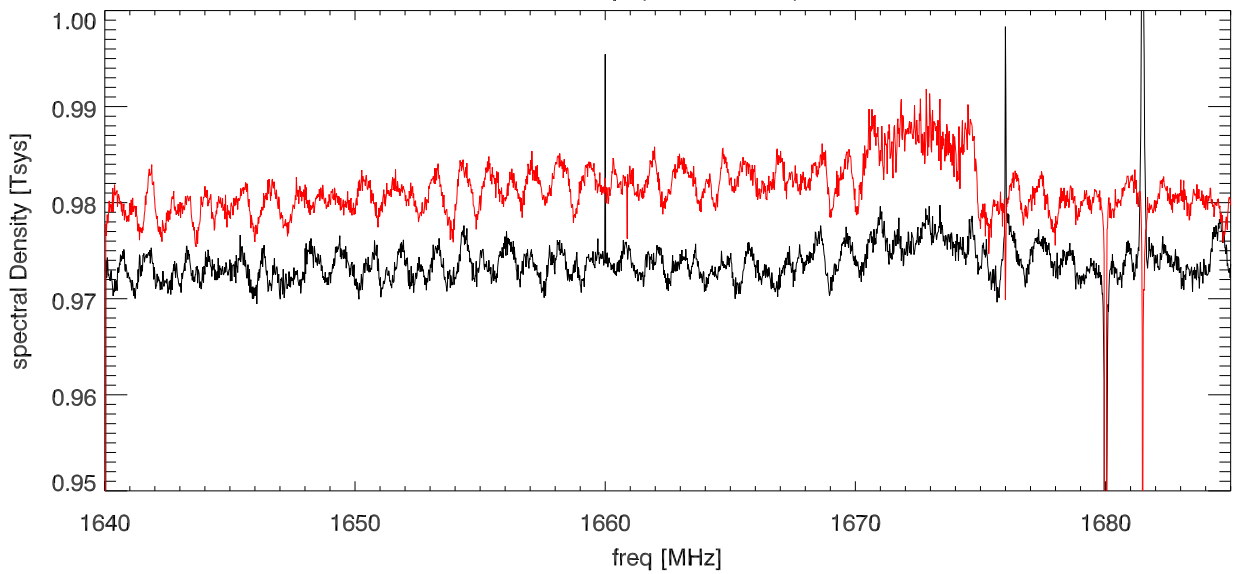

06oct15 lbw on/off. ysqared 1672.5 rfi test. Txld=1,5,6 (160 MhzBw)

blowup (linear scale)

Avg onoff pairs and pols

06oct15 lbw on/off. ysqared 1672.5 rfi test. TxId=1,5,6 (80 MHzBw)

blowup (linear scale)

Avg onoff pairs and pols

06oct15 lbw on/off. ysquared 1672.5 rfi test. TxId=1,5,6 (16 MHzBw)

blowup (linear scale)

Avg onoff pairs and pols