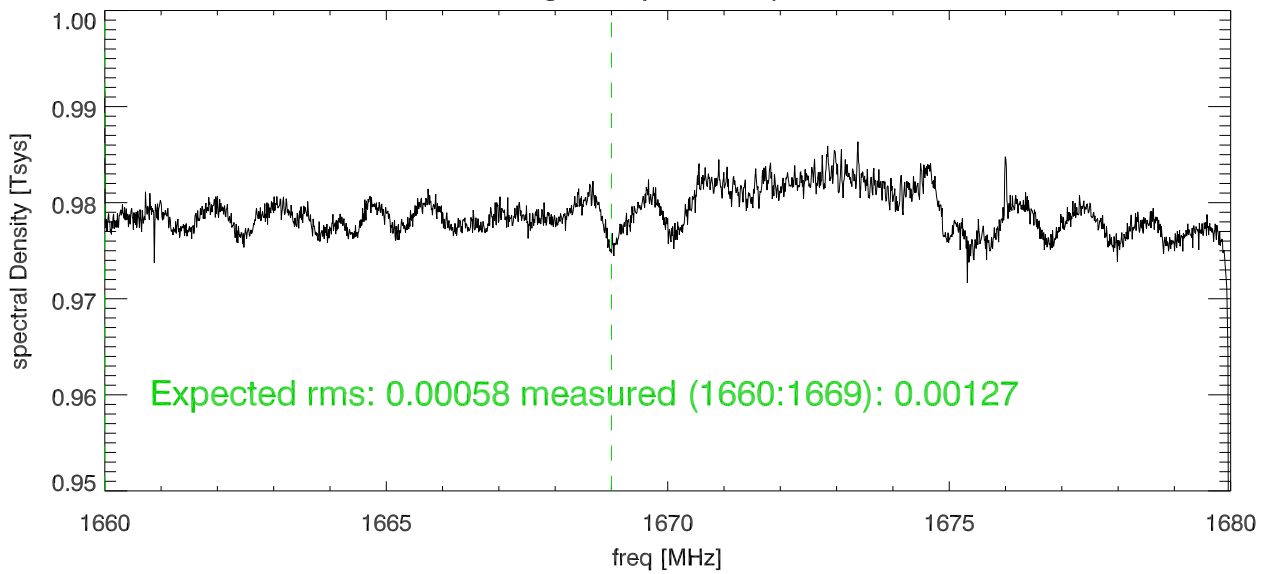

06oct15 lbw on/off. ysqared 1672.5 rfi test. Txld=1,5,6 (160 MhzBw)

blowup (linear scale)

Avg onoff pairs and pols

06oct15 lbw on/off. ysqared 1672.5 rfi test. TxId=1,5,6 (80 MHzBw)

blowup (linear scale)

Avg onoff pairs and pols

06oct15 lbw on/off. ysquared 1672.5 rfi test. TxId=1,5,6 (16 MHzBw)

blowup (linear scale)

Avg onoff pairs and pols