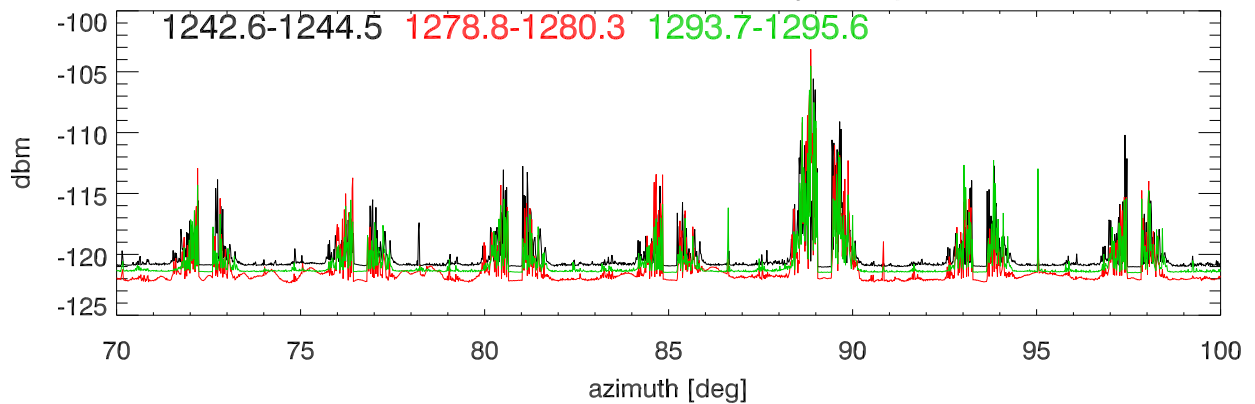

Blowup in az. All of lband azSwing 1

TotPwr FAA 4 frequencies

TotPwr PuntaBorinquen 4 frequencies

TotPwr PuntaSalinas modeA (only 3 frequencies)

Blowup in az. All of lband azSwing 2

TotPwr FAA 4 frequencies

TotPwr PuntaBorinquen 4 frequencies

TotPwr PuntaSalinas modeA (only 3 frequencies)