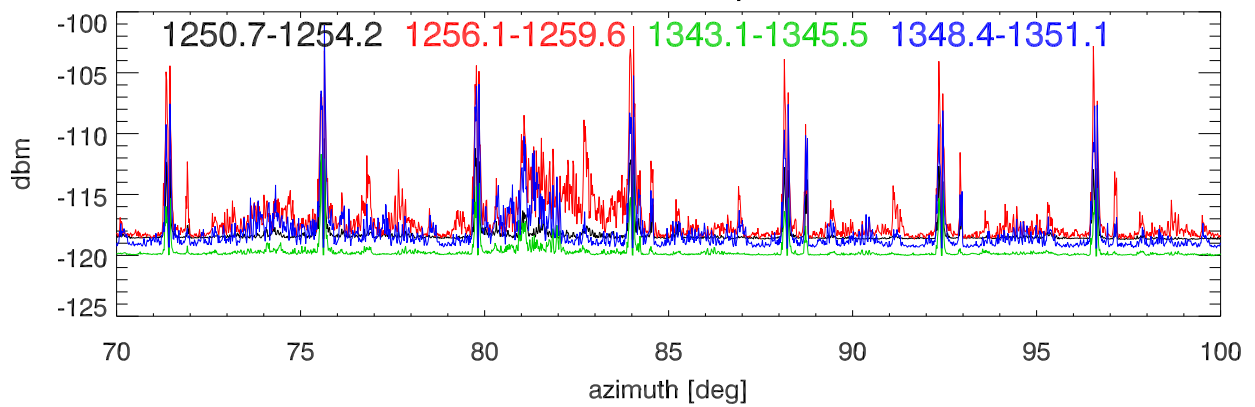

Blowup in az. All of lband azSwing 1

TotPwr FAA 4 frequencies

TotPwr PuntaBorinquen 4 frequencies

TotPwr PuntaSalinas modeA (only 3 frequencies)

Blowup in az. All of lband azSwing 2

TotPwr FAA 4 frequencies

TotPwr PuntaBorinquen 4 frequencies

TotPwr PuntaSalinas modeA (only 3 frequencies)