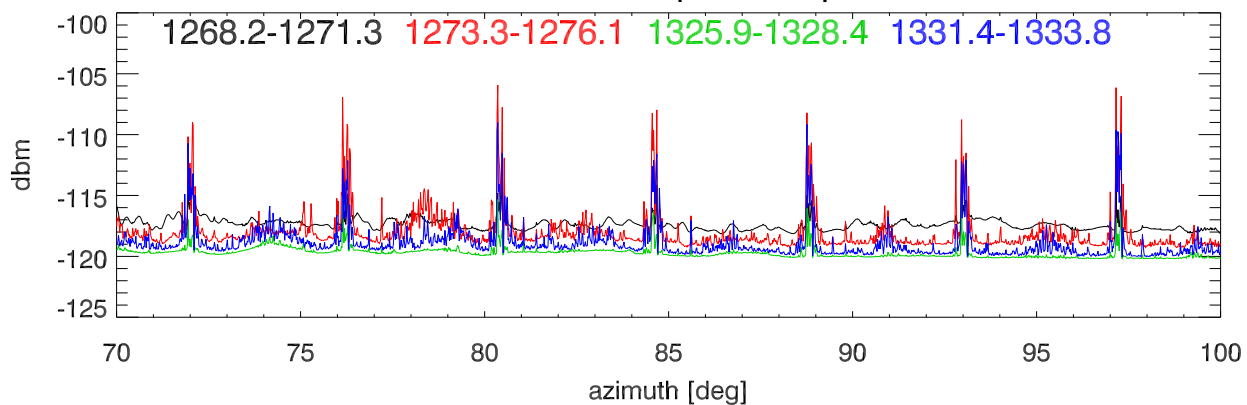

Blowup in az. All of lband azSwing 1

TotPwr FAA 4 frequencies

TotPwr PuntaBorinquen 4 frequencies

TotPwr PuntaSalinas modeA (only 3 frequencies)

Blowup in az. All of lband azSwing 2

TotPwr FAA 4 frequencies

TotPwr PuntaBorinquen 4 frequencies

TotPwr PuntaSalinas modeA (only 3 frequencies)