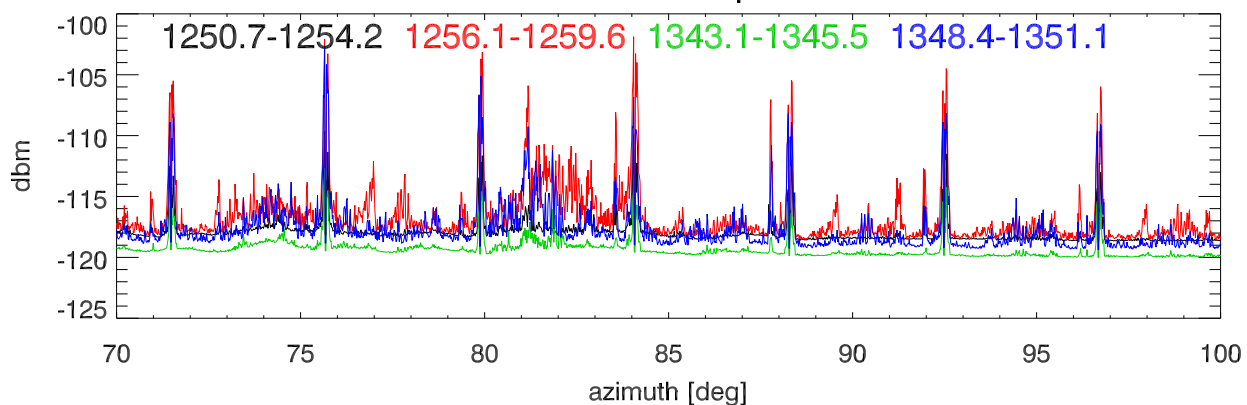

Blowup in az. All of lband azSwing 1

TotPwr FAA 4 frequencies

TotPwr PuntaBorinquen 4 frequencies

TotPwr PuntaSalinas modeA (only 3 frequencies)

Blowup in az. All of lband azSwing 2

TotPwr FAA 4 frequencies

TotPwr PuntaBorinquen 4 frequencies

TotPwr PuntaSalinas modeA (only 3 frequencies)