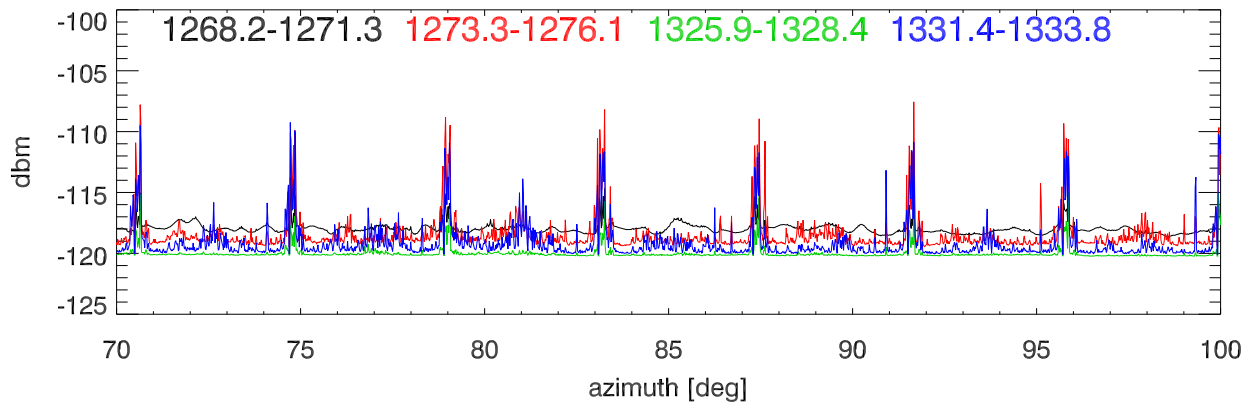

Blowup in az. All of lband azSwing 1

TotPwr FAA 4 frequencies

TotPwr PuntaBorinquen 4 frequencies

TotPwr PuntaSalinas modeA (only 3 frequencies)

Blowup in az. All of lband azSwing 2

TotPwr FAA 4 frequencies

TotPwr PuntaBorinquen 4 frequencies

TotPwr PuntaSalinas modeA (only 3 frequencies)