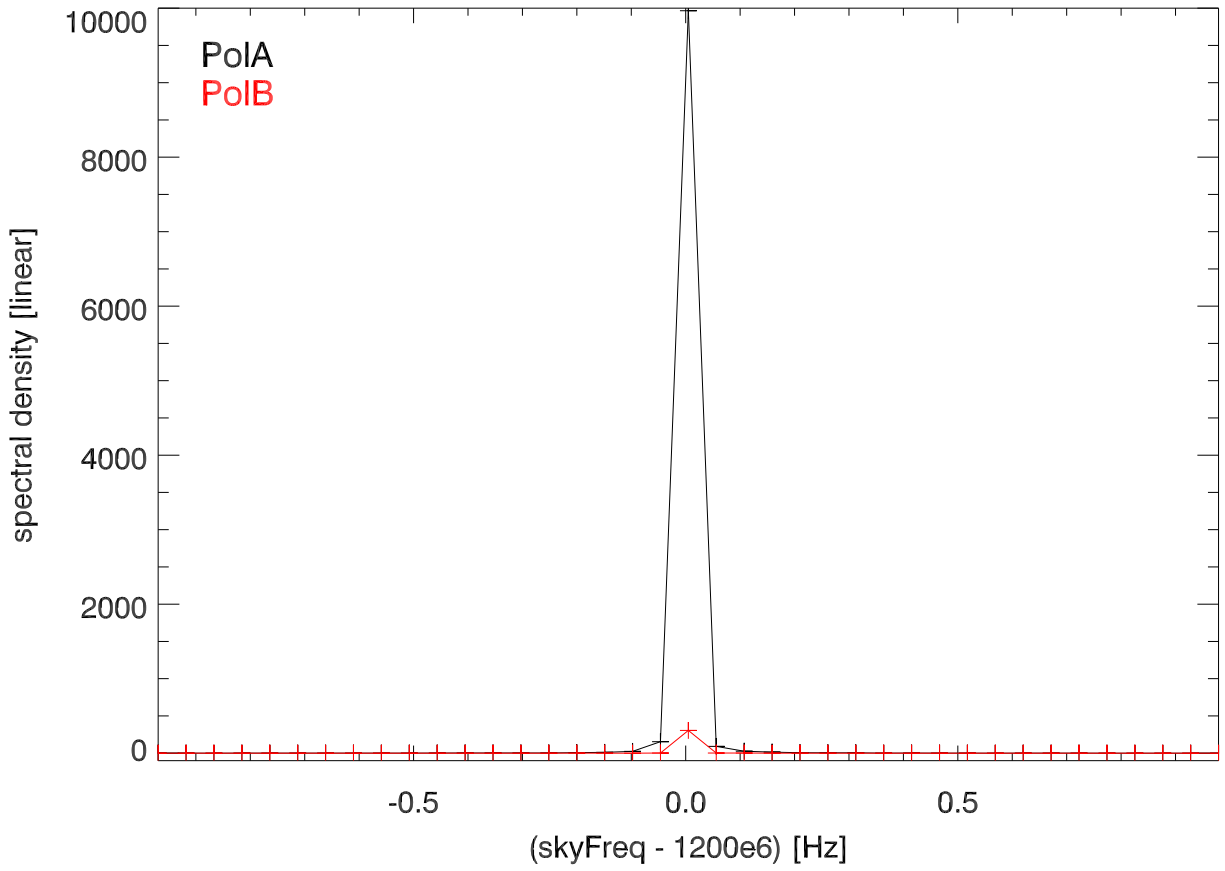

07may13: lbw 1200 Mhz RFI. Spectra (about 1200Mhz sky freq)

Mock voltage sampling (1.7 Mhz Bw)
.05Hz resolution (fftlens=2²⁵)