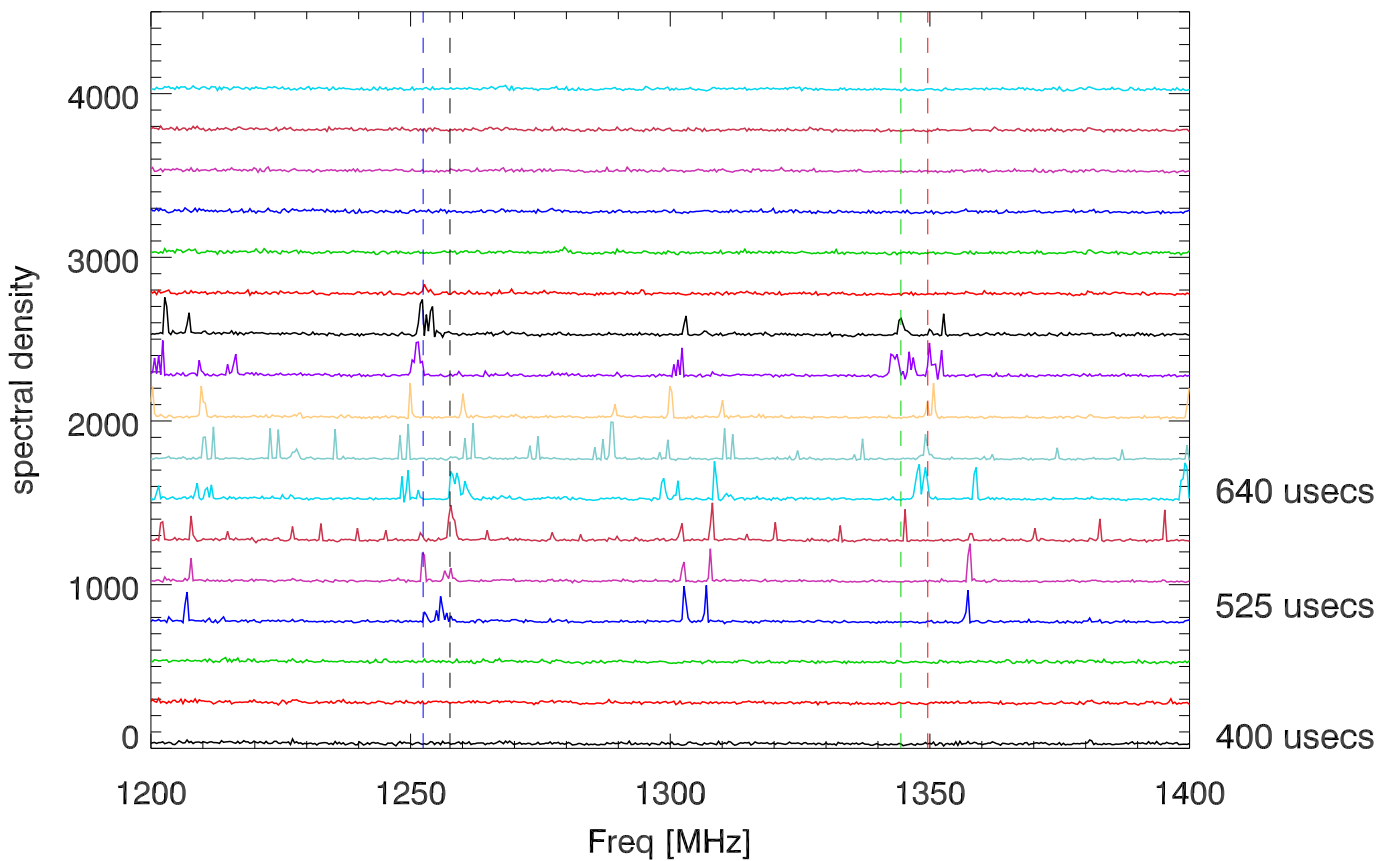

21mar18 Total power time series (by freq) for 1 FAA radar pulse

21mar18 17 spectra around FAA radar pulse

21mar18 Spectra Center of FAA radar pulse.

IF filter cutoff

Birdies outside filter --> birdies created in PUPPI (Amp,A/D,or PFB)

40.96 usecs Integration