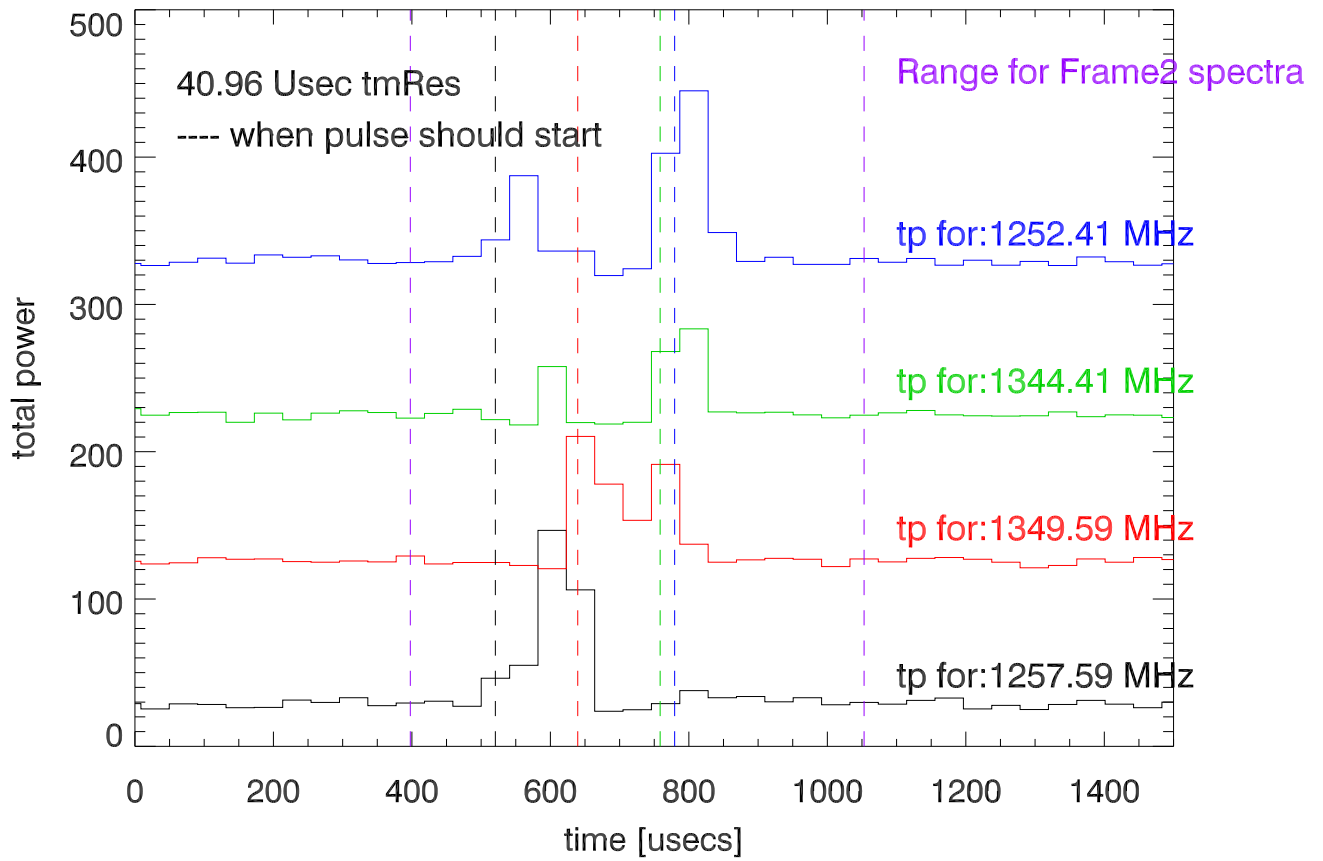

21mar18 Total power time series (by freq) for 1 FAA radar pulse

21mar18 17 spectra around FAA radar pulse

21mar18 Spectra Center of FAA radar pulse.

IF filter cutoff

Birdies outside filter --> birdies created in PUPPI (Amp,A/D,or PFB)

40.96 usecs Integration