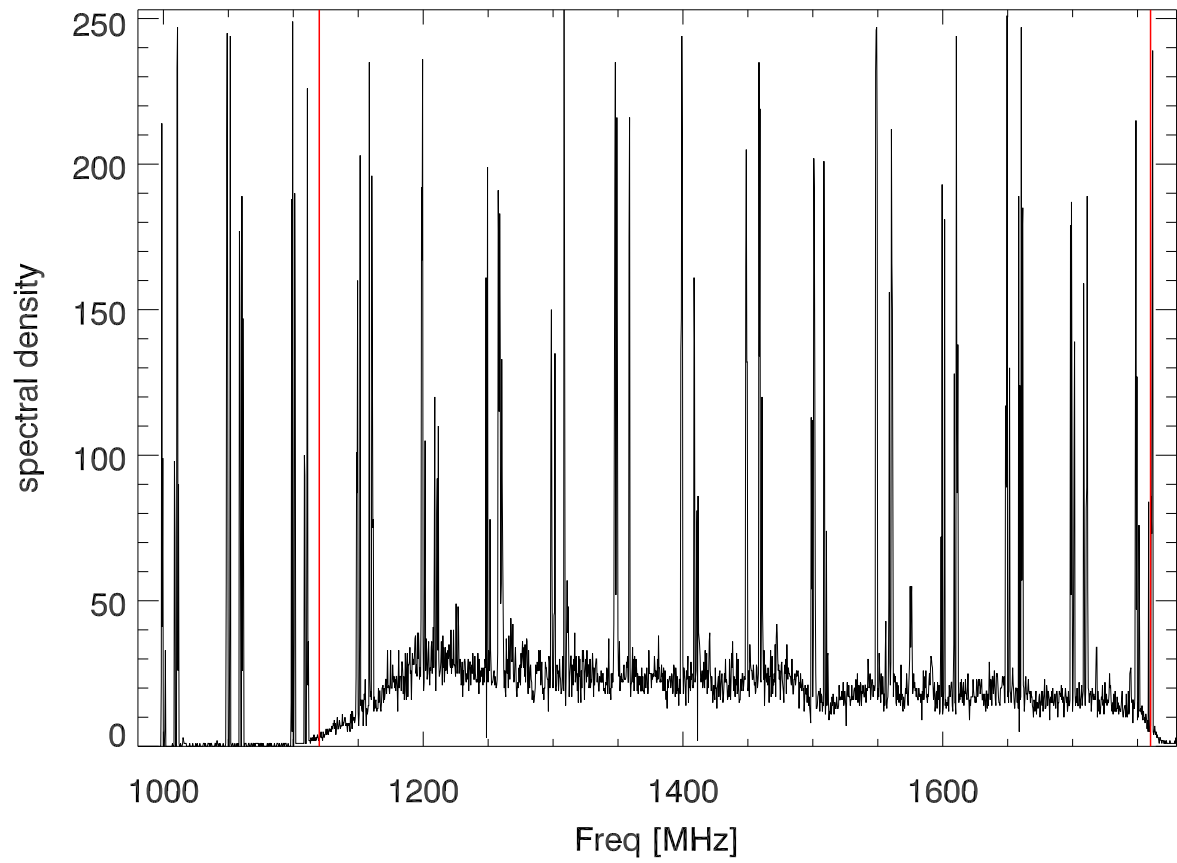

21mar18 Total power time series (by freq) for 1 FAA radar pulse

21mar18 17 spectra around FAA radar pulse

21mar18 Spectra Center of FAA radar pulse.

IF filter cutoff

Birdies outside filter --> birdies created in PUPPI (Amp,A/D,or PFB)