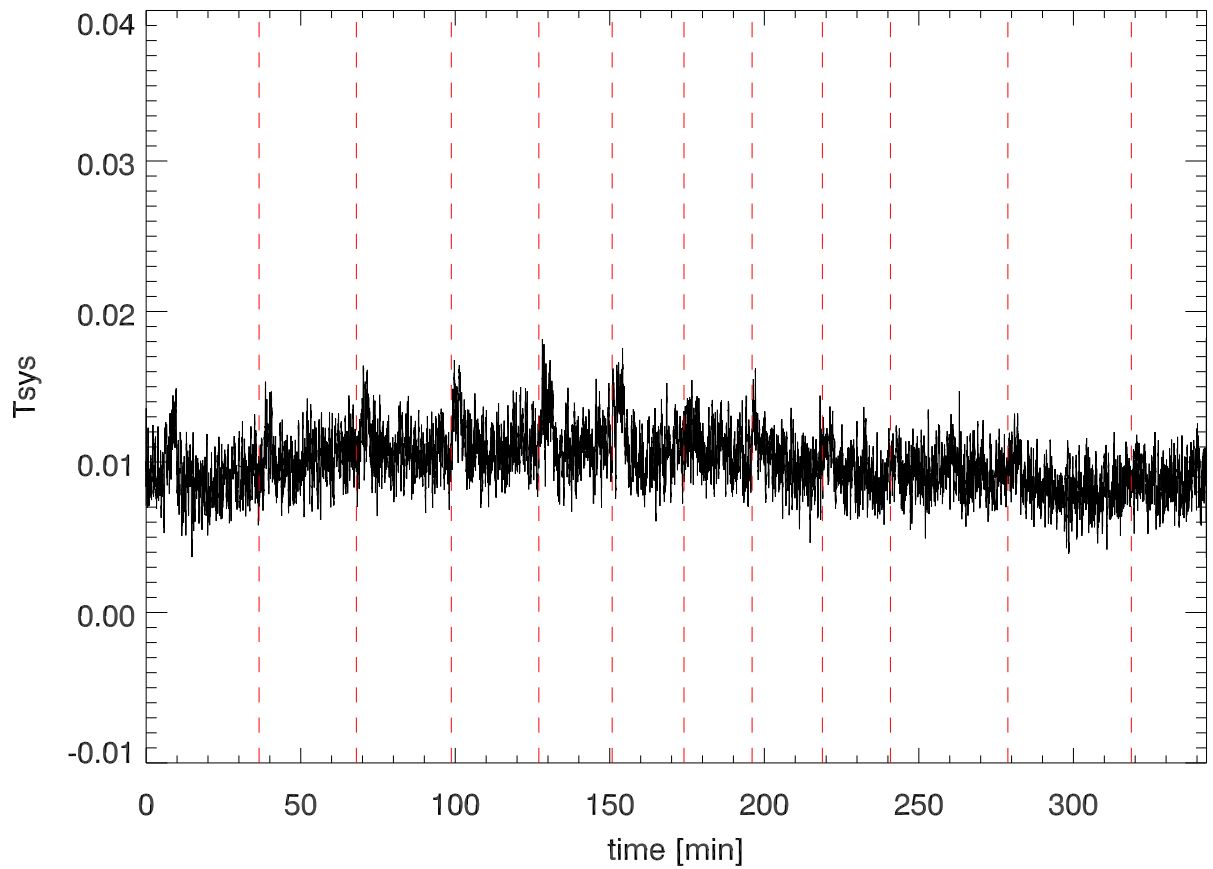

sep25\_26 a2010 1408 rfi tp vs time. PoIA

bm0 bm1 bm2 bm3 bm4 bm5 bm6

PoIB

sep25\_261408 rfi tp vs time. BM\_5A

sep25\_261408 rfi tp vs time. BM\_3B

sep25\_26 When 1408 rfi occurred

sep25\_26 Minutes between 1408 rfi