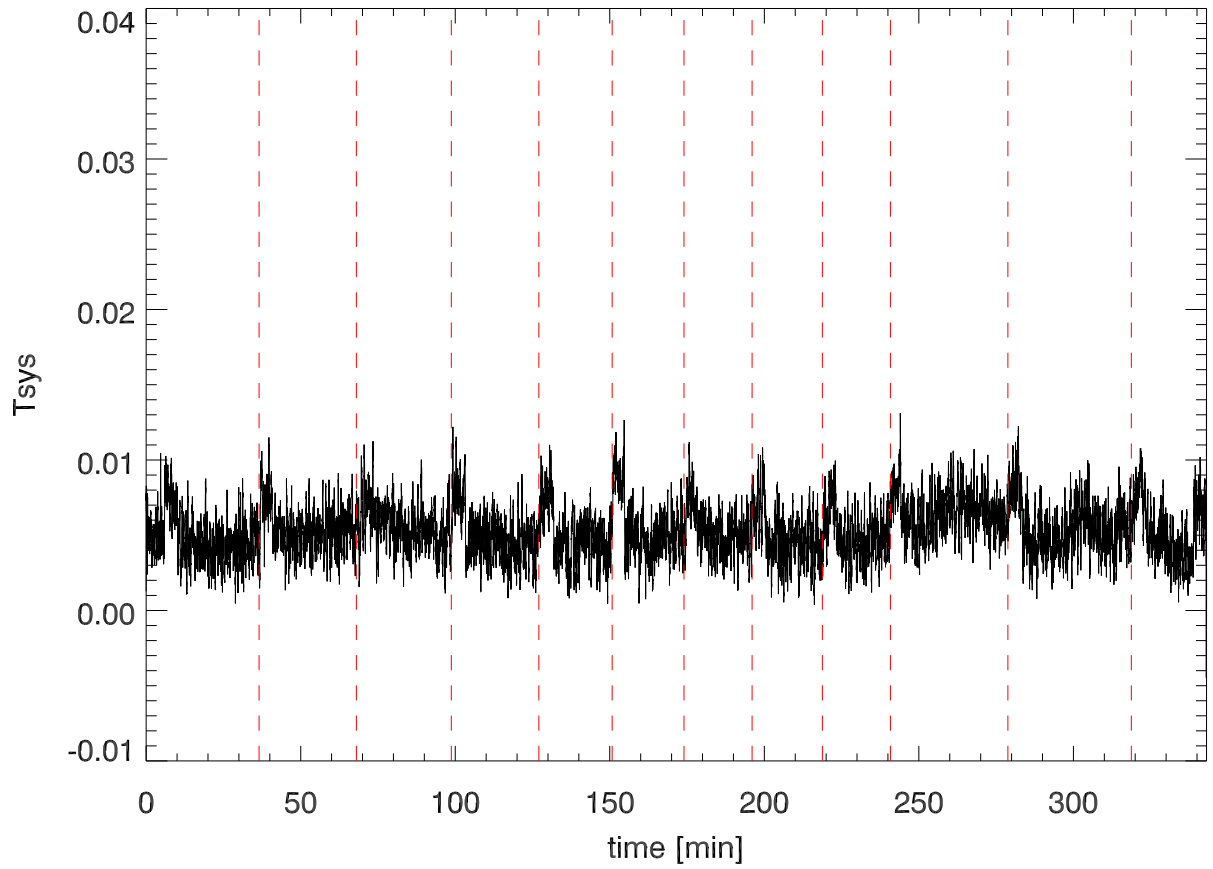

sep25\_26 a2010 1408 rfi tp vs time. PoIA

bm0 bm1 bm2 bm3 bm4 bm5 bm6

PoIB

sep25\_261408 rfi tp vs time. BM\_5A

sep25\_261408 rfi tp vs time. BM\_3B

sep25\_26 When 1408 rfi occurred

sep25\_26 Minutes between 1408 rfi