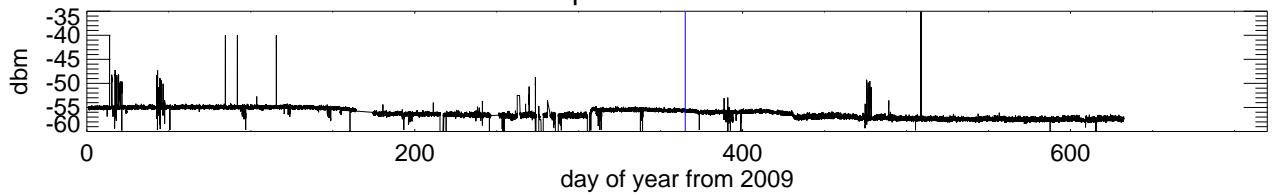

Hilltop monitoring 8Mhz about 802.11 channels. freq:5670.00

freq:5680.00 chan:136

freq:5700.00 chan:140

freq:5745.00 chan:149

freq:5765.00 chan:153

freq:5785.00 chan:157

freq:5805.00 chan:161

freq:5825.00 chan:165