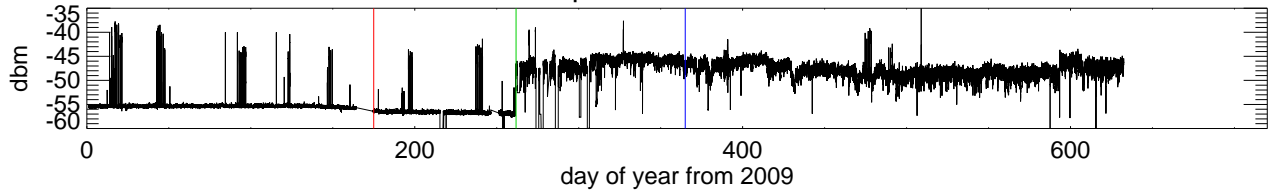

Hilltop monitoring 8Mhz about 802.11 channels. freq:5670.00

freq:5680.00 chan:136

freq:5700.00 chan:140

freq:5745.00 chan:149

freq:5765.00 chan:153

freq:5785.00 chan:157

freq:5805.00 chan:161

freq:5825.00 chan:165