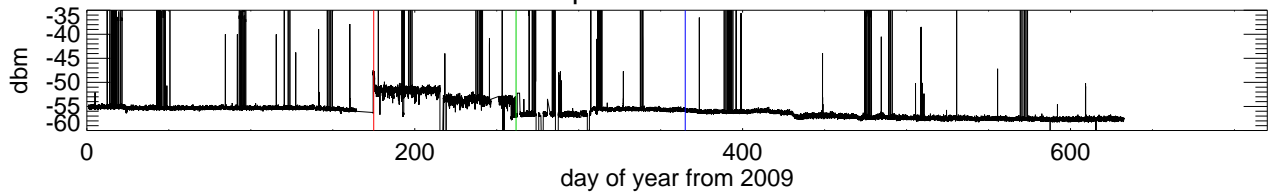

Hilltop monitoring 8Mhz about 802.11 channels. freq:5670.00

freq:5680.00 chan:136

freq:5700.00 chan:140

freq:5745.00 chan:149

freq:5765.00 chan:153

freq:5785.00 chan:157

freq:5805.00 chan:161

freq:5825.00 chan:165