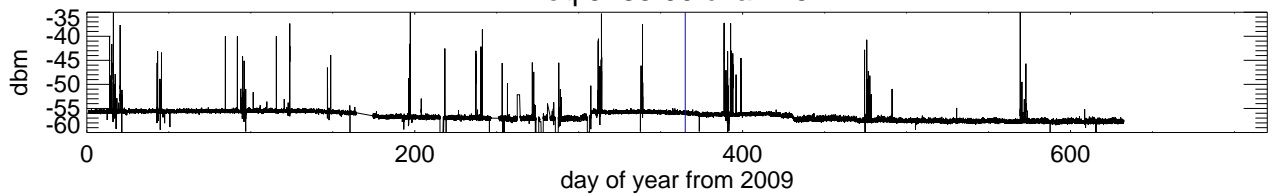

Hilltop monitoring 8Mhz about 802.11 channels. freq:5670.00

freq:5680.00 chan:136

freq:5700.00 chan:140

freq:5745.00 chan:149

freq:5765.00 chan:153

freq:5785.00 chan:157

freq:5805.00 chan:161

freq:5825.00 chan:165