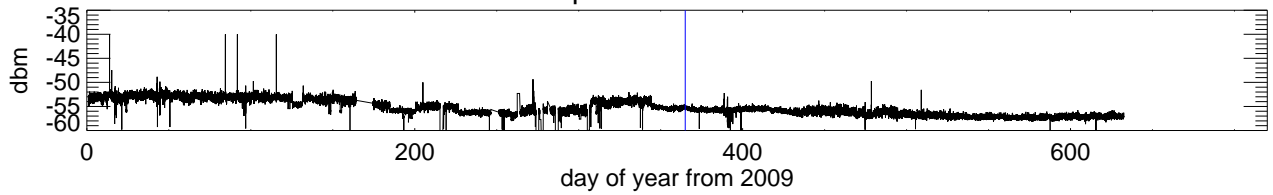

Hilltop monitoring 8Mhz about 802.11 channels. freq:5670.00

freq:5680.00 chan:136

freq:5700.00 chan:140

freq:5745.00 chan:149

freq:5765.00 chan:153

freq:5785.00 chan:157

freq:5805.00 chan:161

freq:5825.00 chan:165