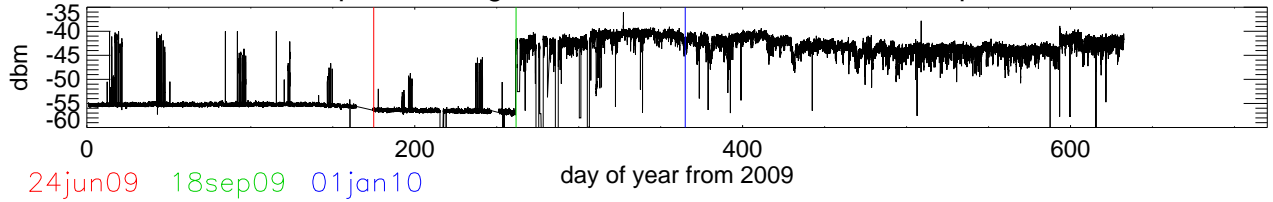

Hilltop monitoring 8Mhz about 802.11 channels. freq:5670.00

freq:5680.00 chan:136

freq:5700.00 chan:140

freq:5745.00 chan:149

freq:5765.00 chan:153

freq:5785.00 chan:157

freq:5805.00 chan:161

freq:5825.00 chan:165