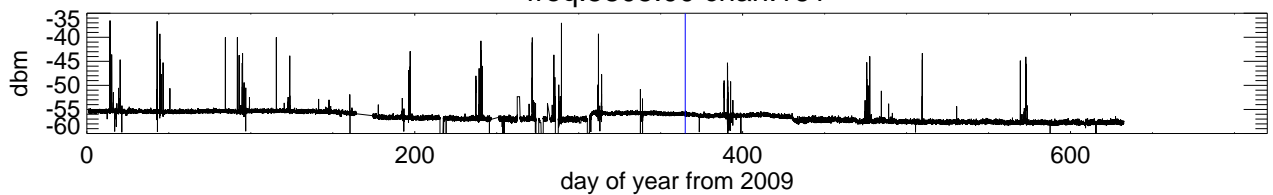

Hilltop monitoring 8Mhz about 802.11 channels. freq:5670.00

freq:5680.00 chan:136

freq:5700.00 chan:140

freq:5745.00 chan:149

freq:5765.00 chan:153

freq:5785.00 chan:157

freq:5805.00 chan:161

freq:5825.00 chan:165