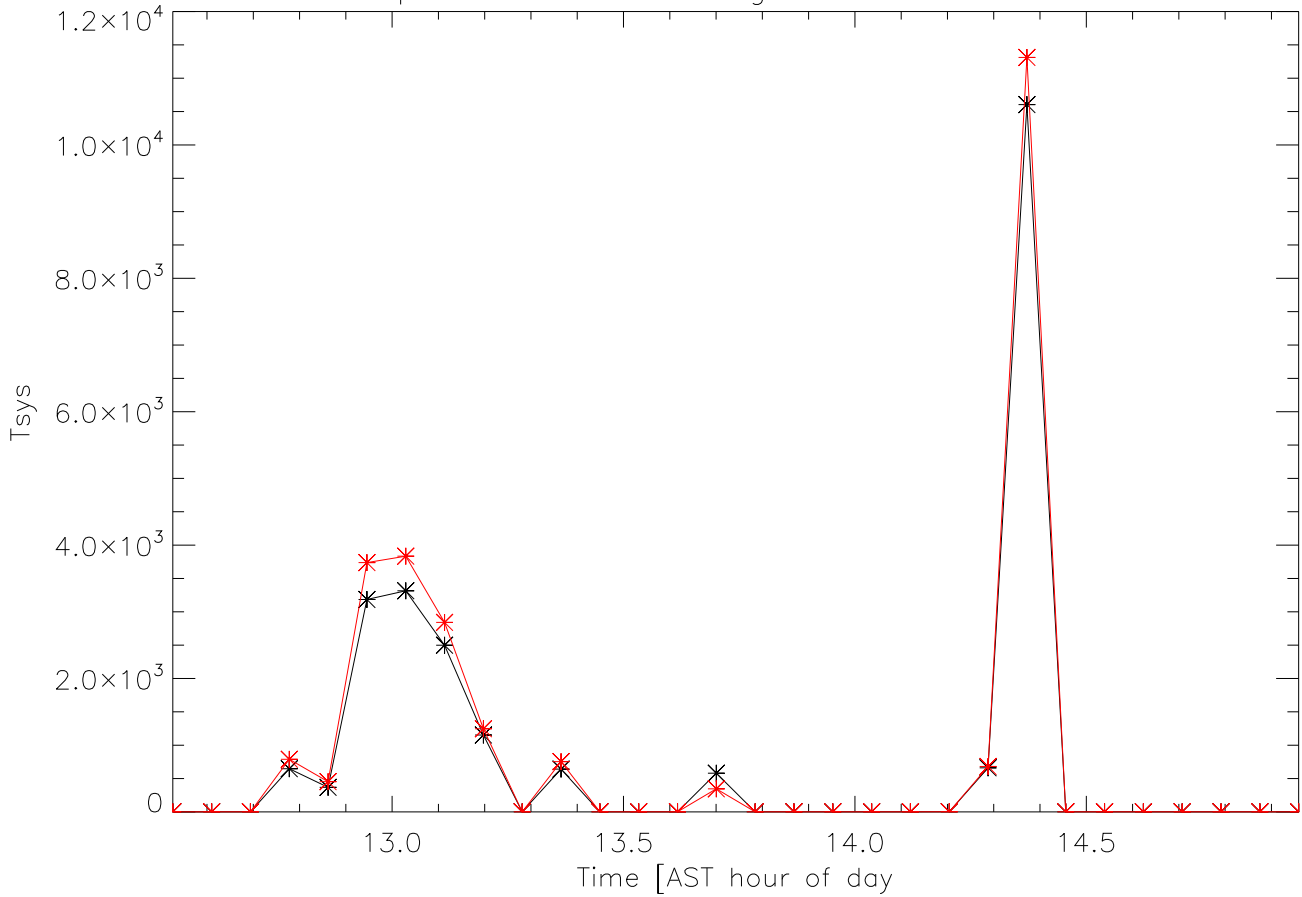

061206 430 Dome. 30 5 minute average spectra overplotted

061206 plot 5 minute averages for 419.2 Mhz channel

6dec06 419.2 Mhz channel power (resolution:1sec,24Khz)

Number of seconds birdie on continuously vs hour of day