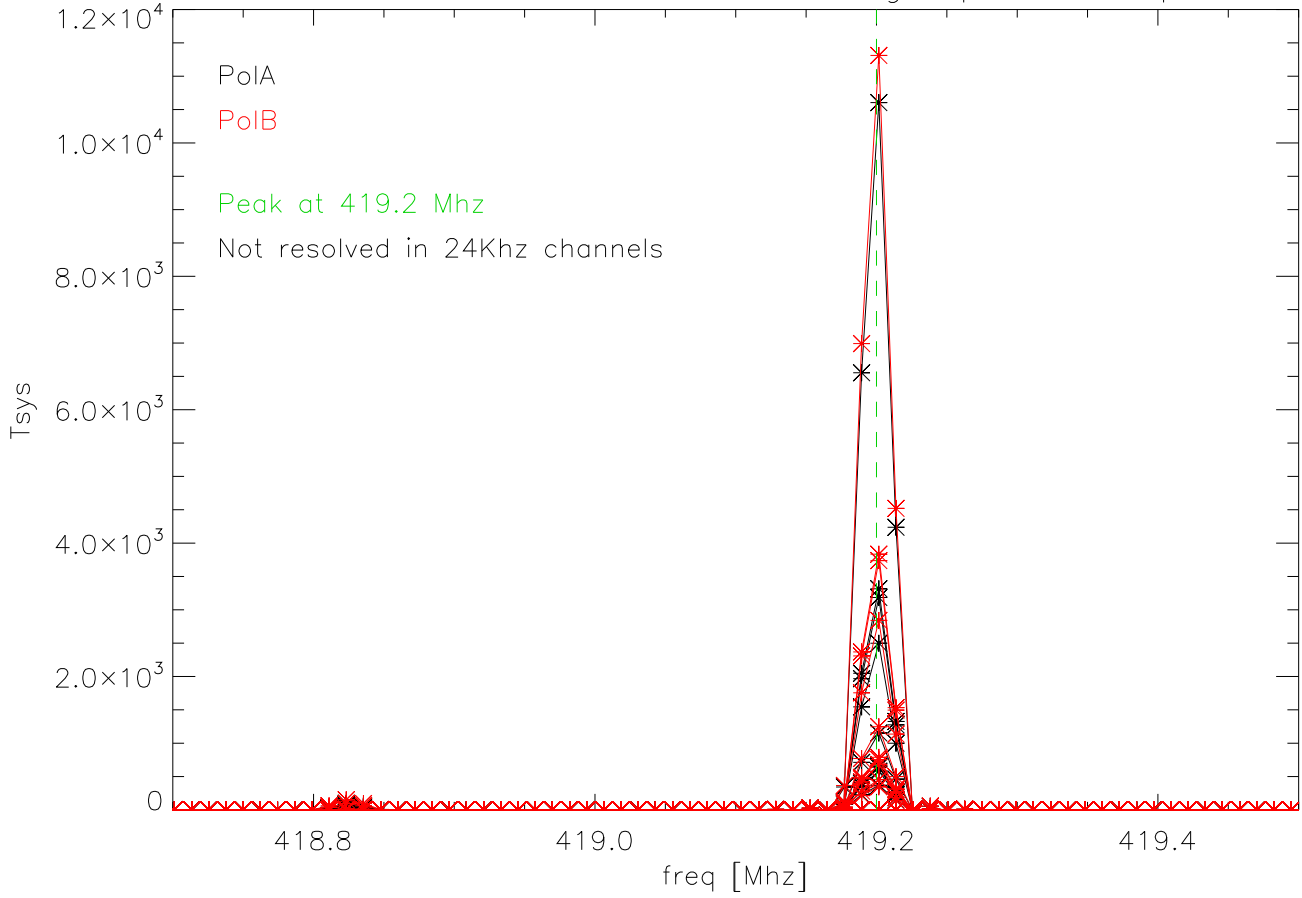

061206 430 Dome. 30 5 minute average spectra overplotted

061206 plot 5 minute averages for 419.2 Mhz channel

6dec06 419.2 Mhz channel power (resolution:1sec,24Khz)

Number of seconds birdie on continuously vs hour of day