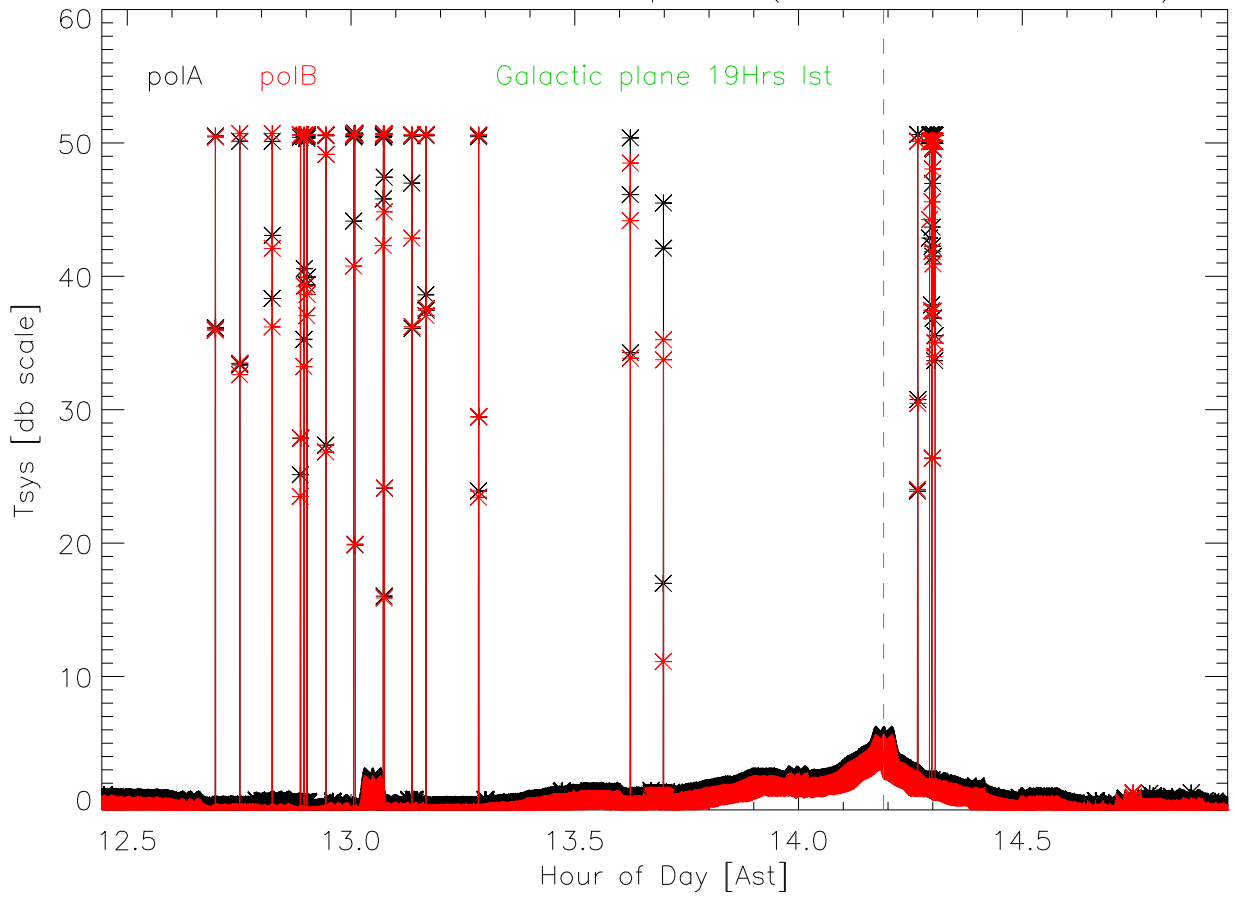

061206 430 Dome. 30 5 minute average spectra overplotted

061206 plot 5 minute averages for 419.2 Mhz channel

6dec06 419.2 Mhz channel power (resolution:1sec,24Khz)

Number of seconds birdie on continuously vs hour of day