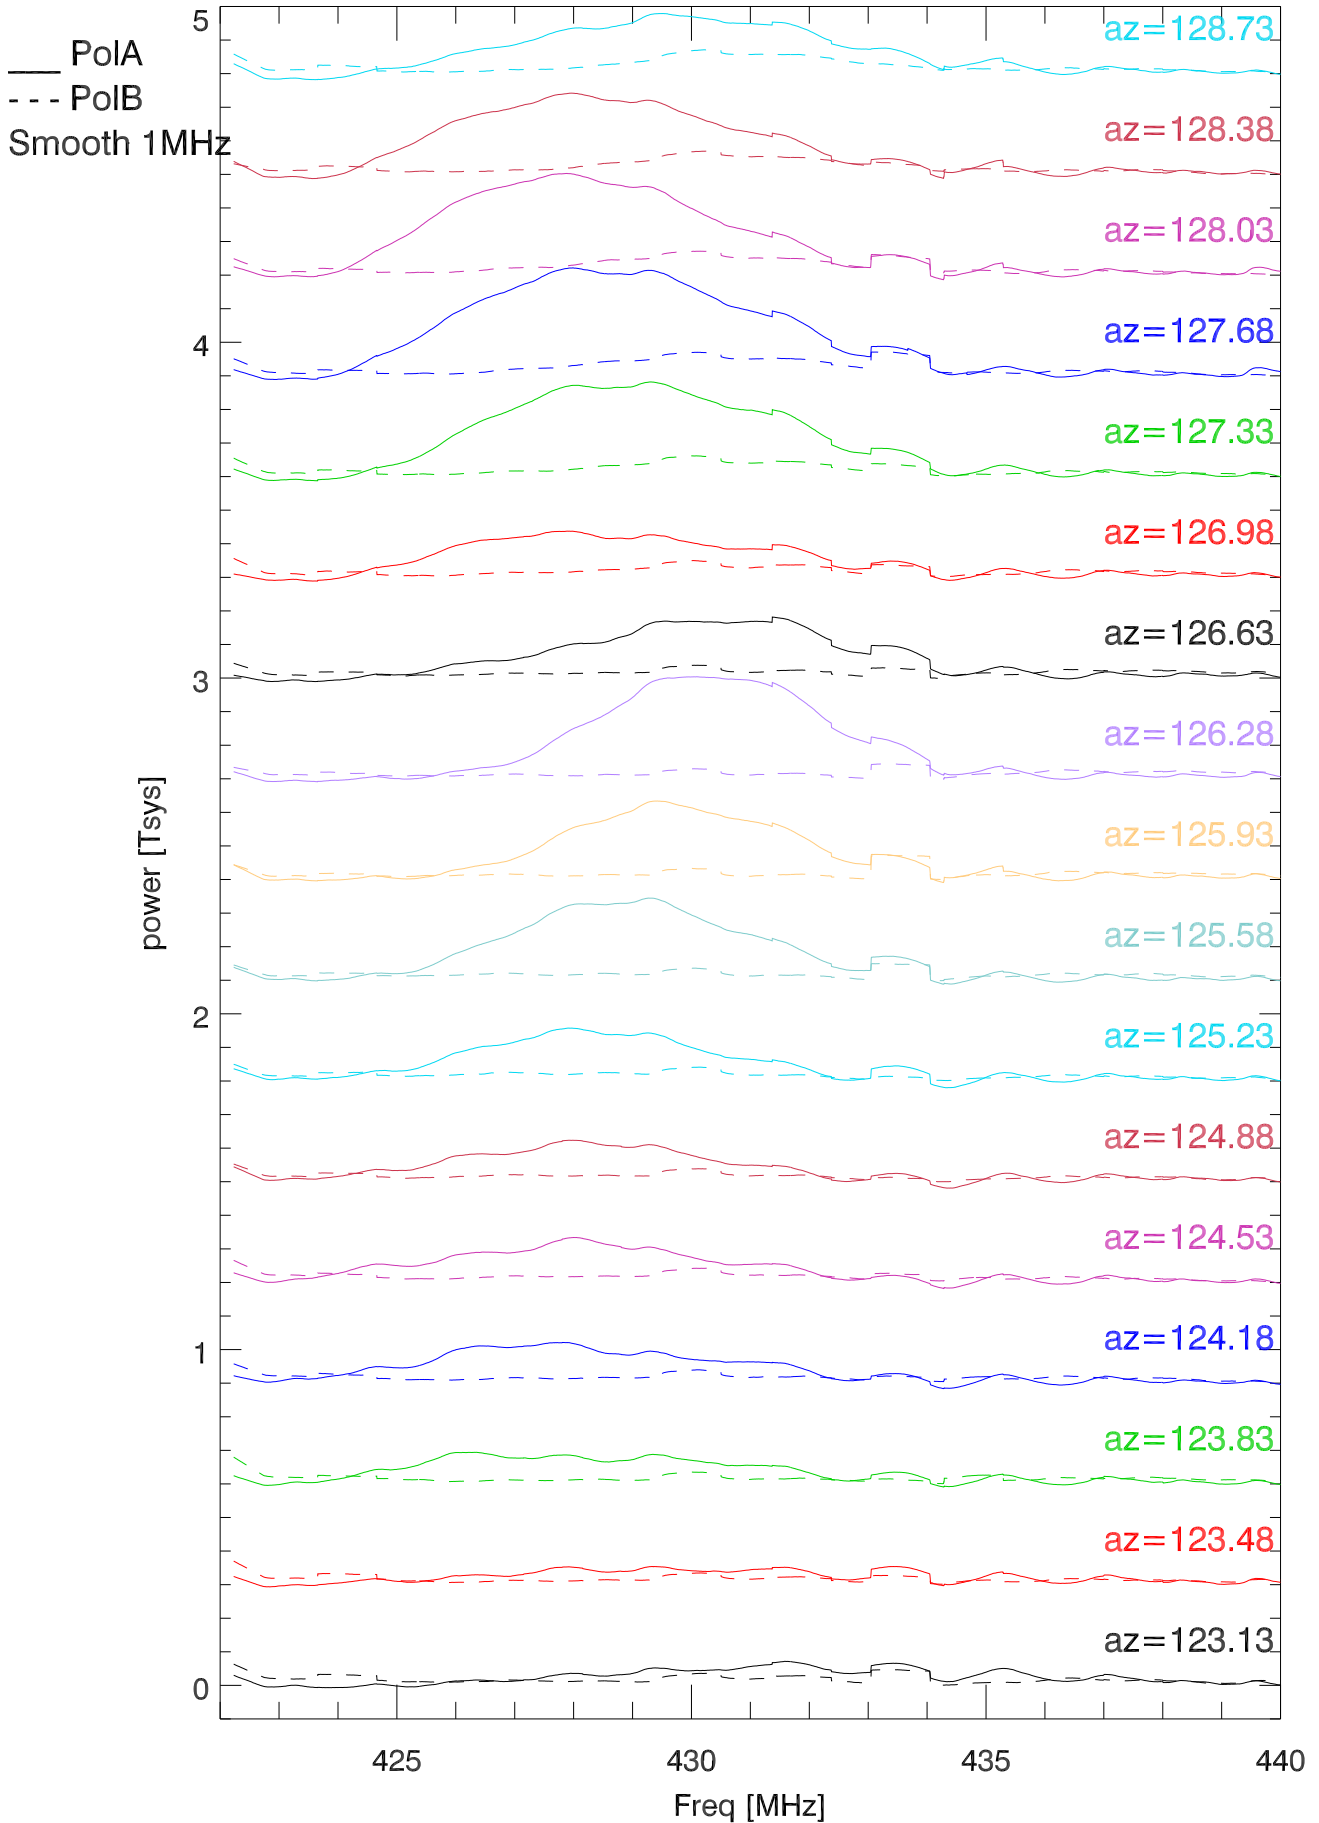

30nov12 430gr azswings. spectra near az=(120-130). Swing: CW1

30nov12 430gr azswings. spectra near az=(120-130). Swing:CCW2

30nov12 430gr azswings. spectra near az=(120-130). Swing: CW3

30nov12 430gr azswings. spectra near az=(120-130). Swing:CCW4