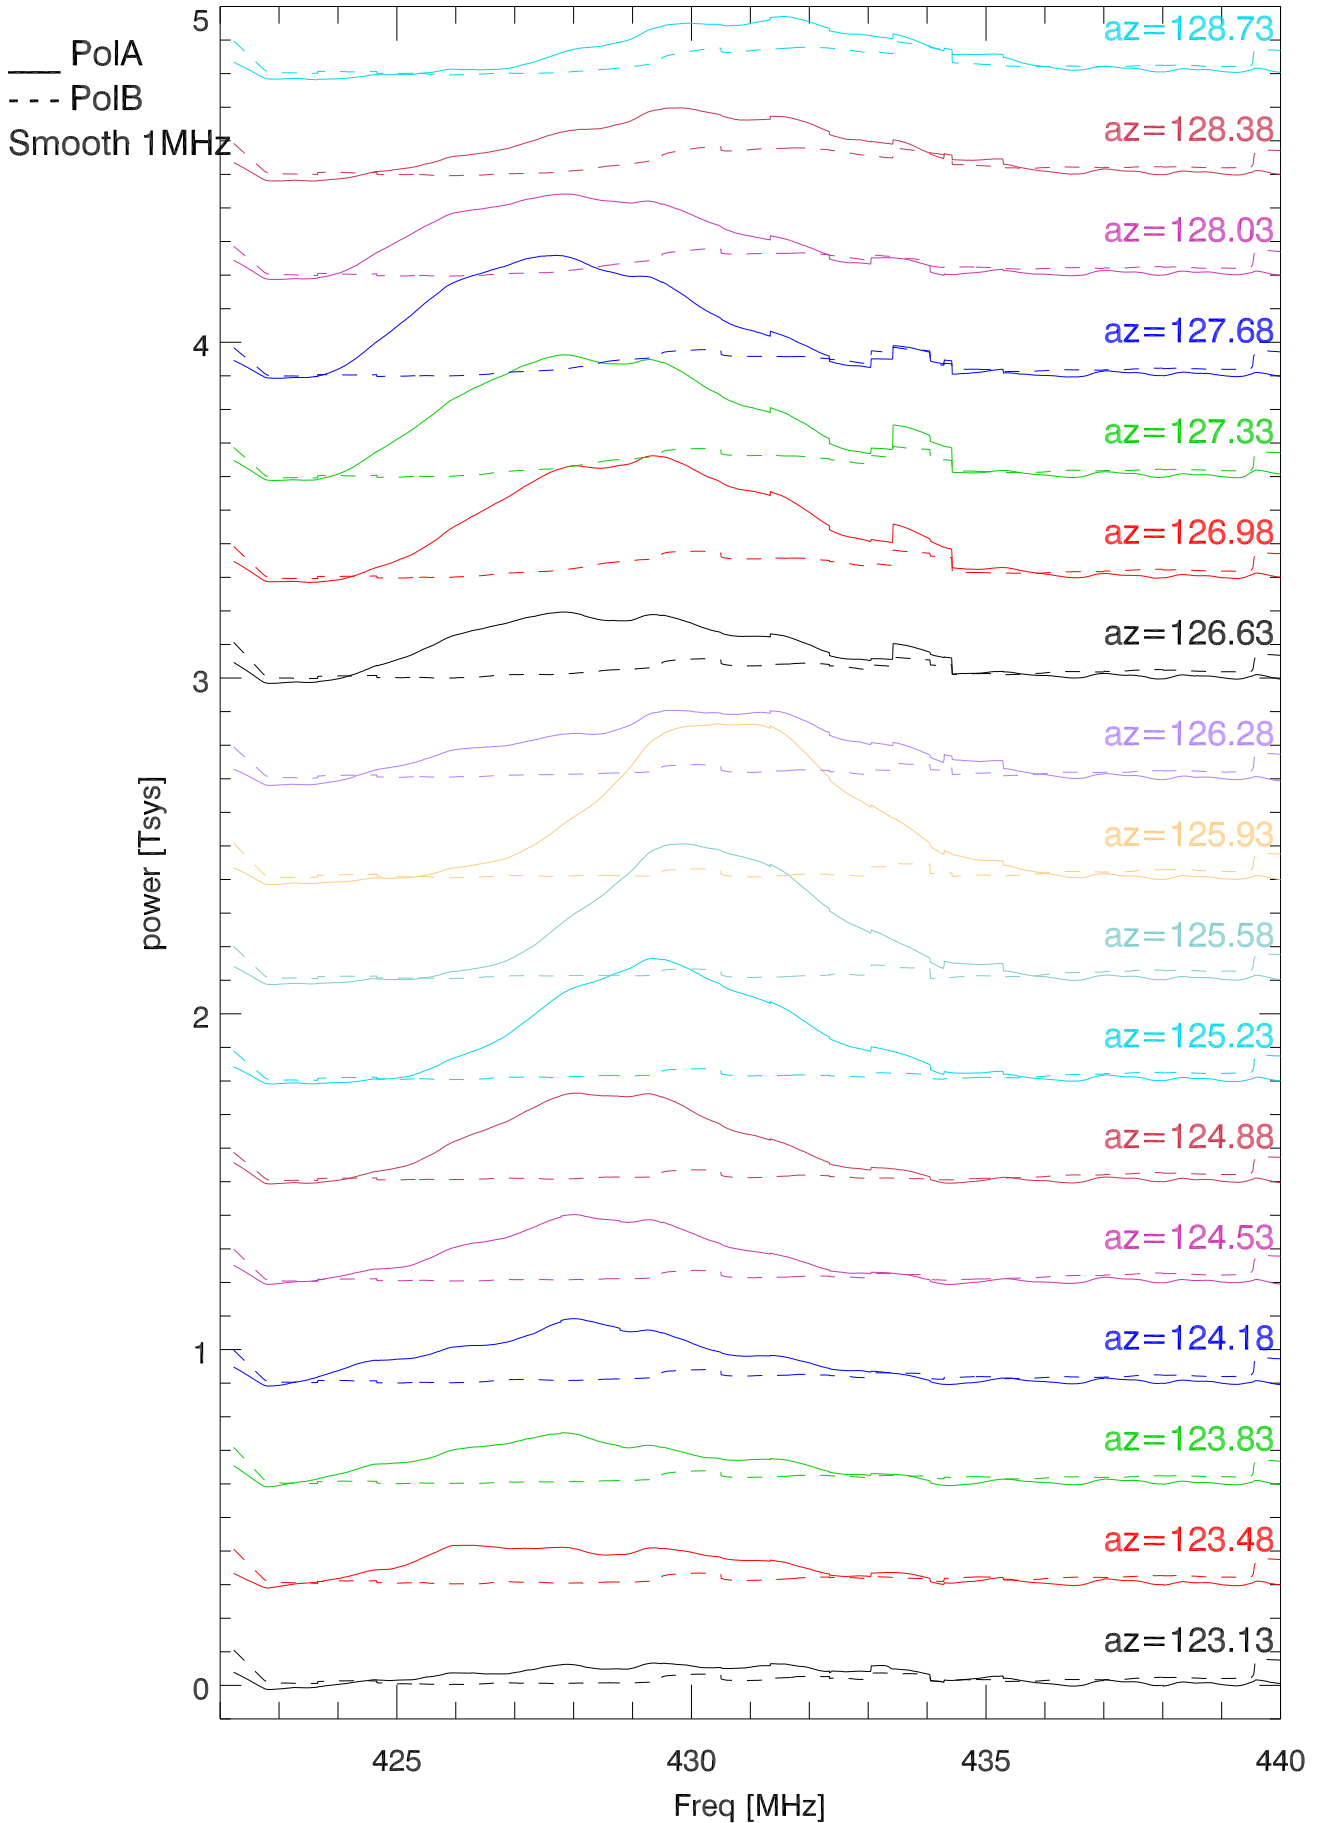

30nov12 430gr azswings. spectra near az=(120-130). Swing: CW1

30nov12 430gr azswings. spectra near az=(120-130). Swing:CCW2

30nov12 430gr azswings. spectra near az=(120-130). Swing: CW3

30nov12 430gr azswings. spectra near az=(120-130). Swing:CCW4