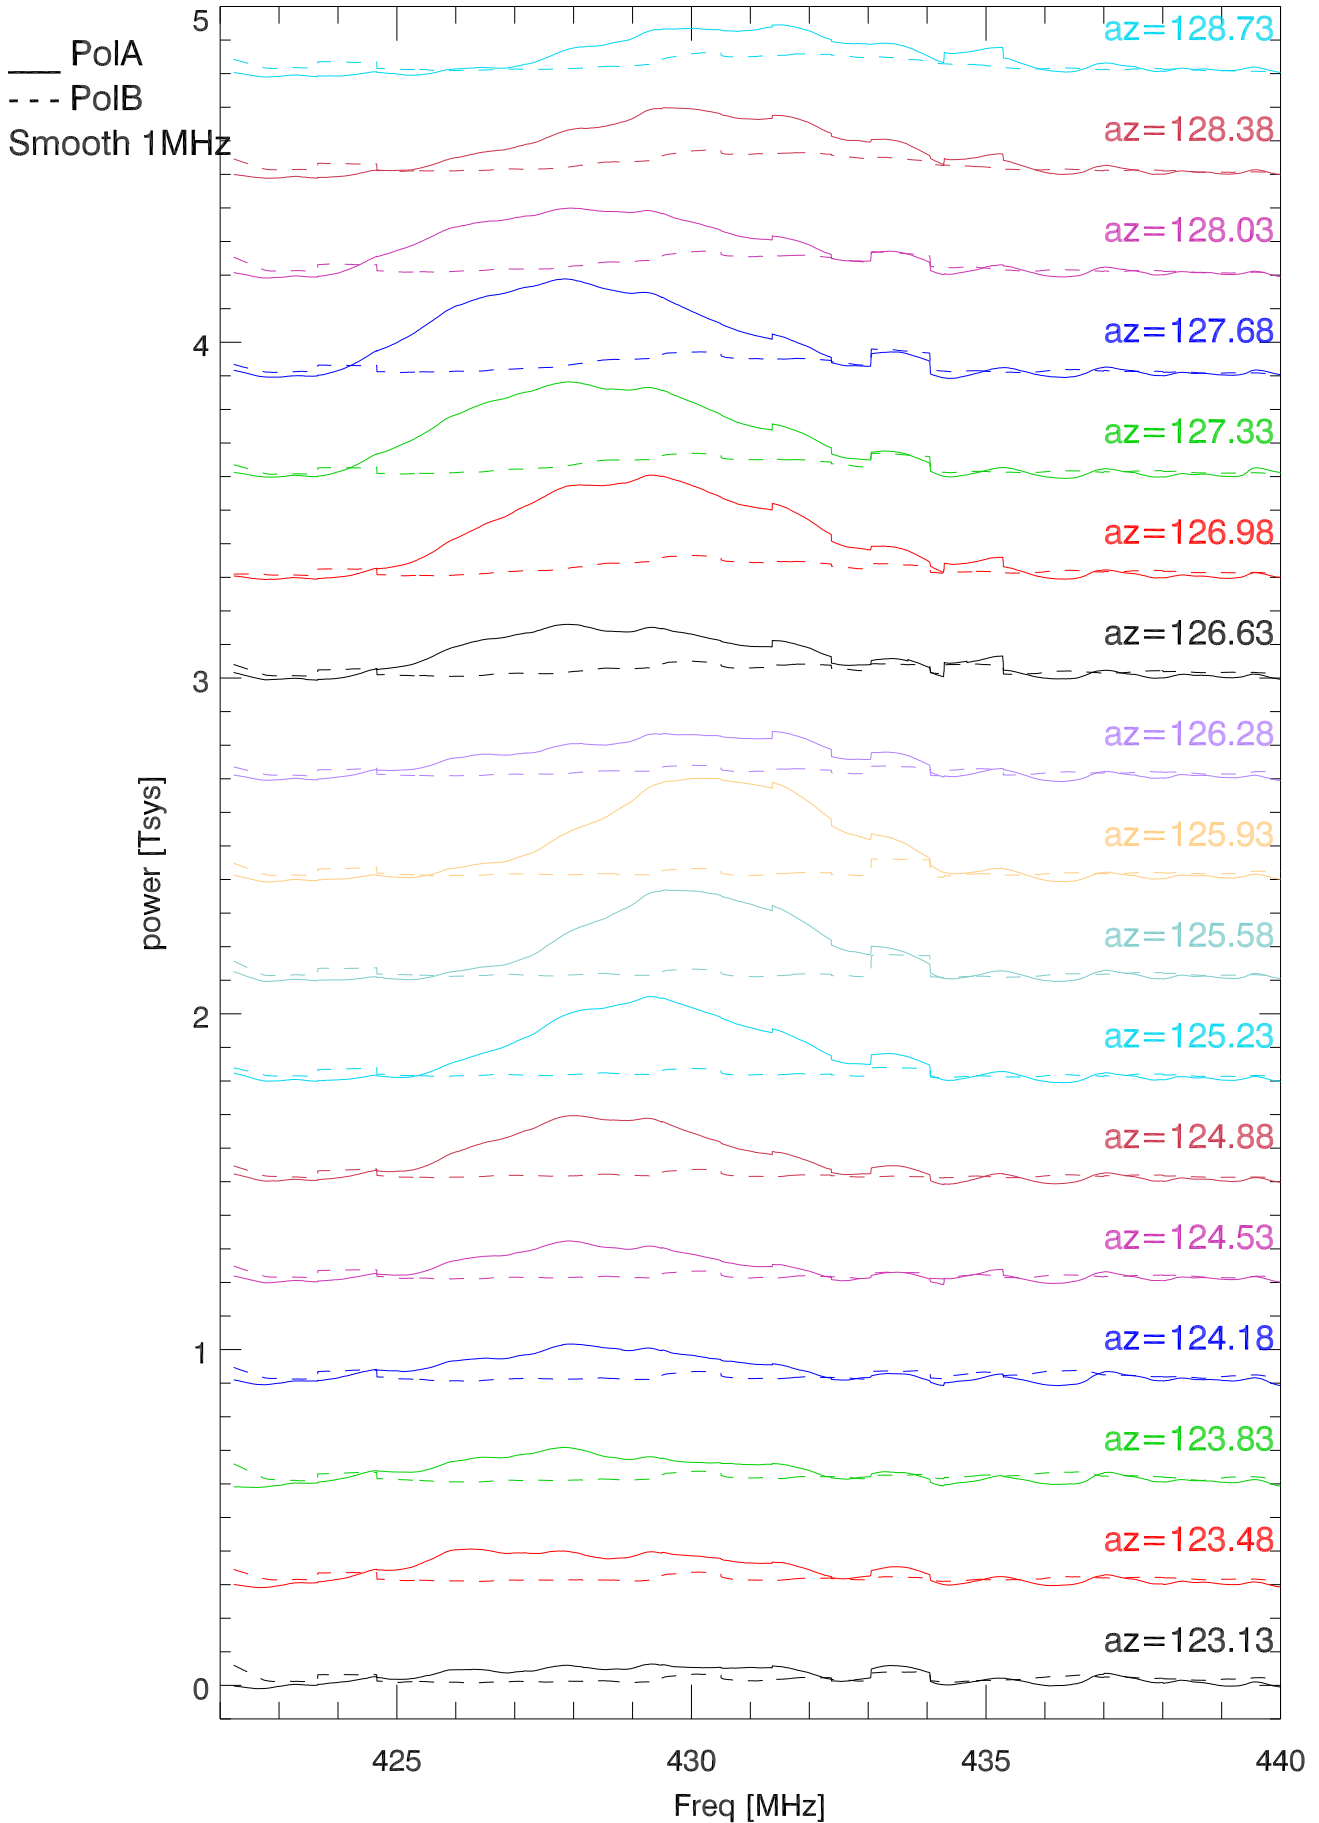

30nov12 430gr azswings. spectra near az=(120-130). Swing: CW1

30nov12 430gr azswings. spectra near az=(120-130). Swing:CCW2

30nov12 430gr azswings. spectra near az=(120-130). Swing: CW3

30nov12 430gr azswings. spectra near az=(120-130). Swing:CCW4