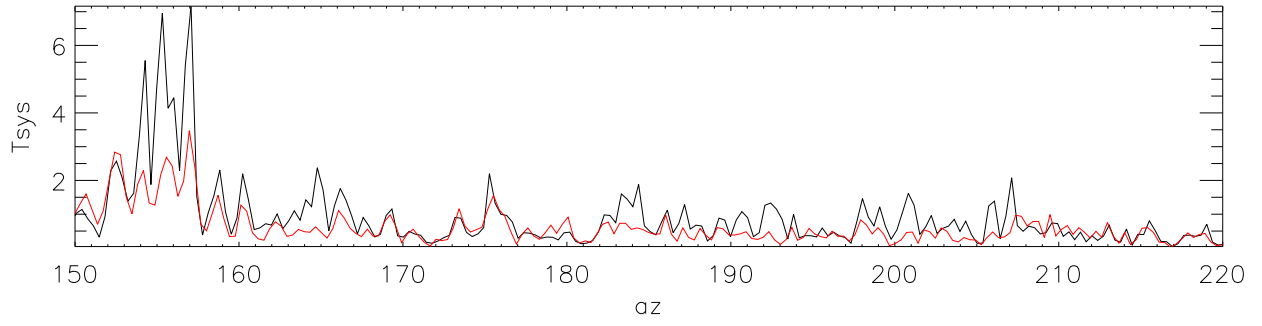

ind:17 freq:314.29

common birdies ind:14 freq:312.29