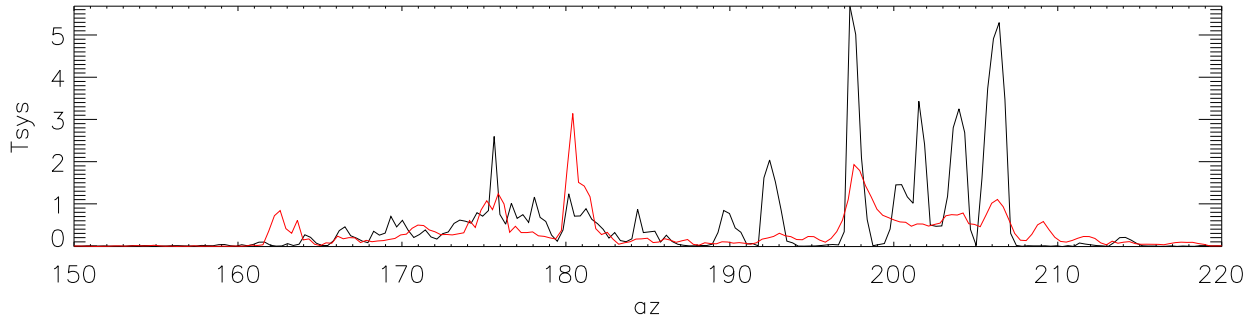

09mar11 327 common peaks vs azimuth CwSwing

Scale each freq strip to peak value

09mar11 327 common peaks vs azimuth CCwSwing

Scale each freq strip to peak value

common birdies ind: 1 freq:302.70

ind: 2 freq:303.89

ind: 3 freq:305.10

ind: 8 freq:308.70

ind:11 freq:309.88

common birdies ind:12 freq:311.12

ind: 6 freq:307.10

ind:15 freq:313.10

ind:23 freq:317.50

ind:24 freq:318.73