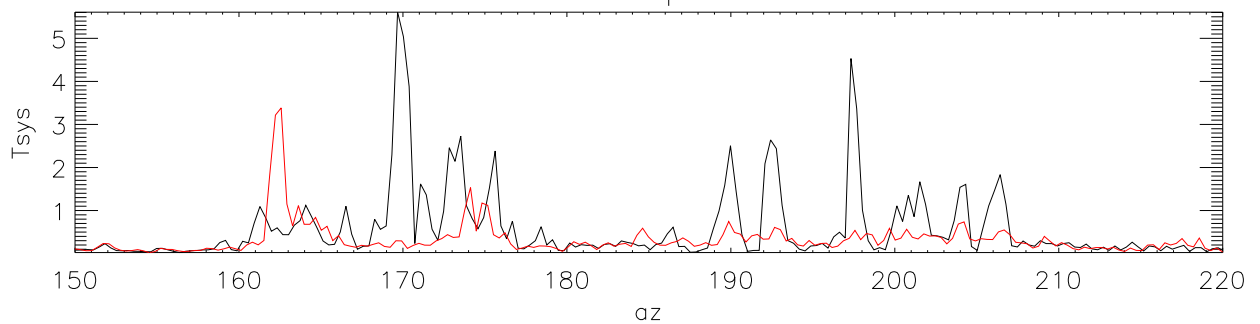

09mar11 327 common peaks vs azimuth CwSwing

Scale each freq strip to peak value

09mar11 327 common peaks vs azimuth CCwSwing

Scale each freq strip to peak value

common birdies ind: 1 freq:302.70

ind: 2 freq:303.89

ind: 3 freq:305.10

ind: 8 freq:308.70

ind:11 freq:309.88

common birdies ind:12 freq:311.12

ind: 6 freq:307.10

ind:15 freq:313.10

ind:23 freq:317.50

ind:24 freq:318.73