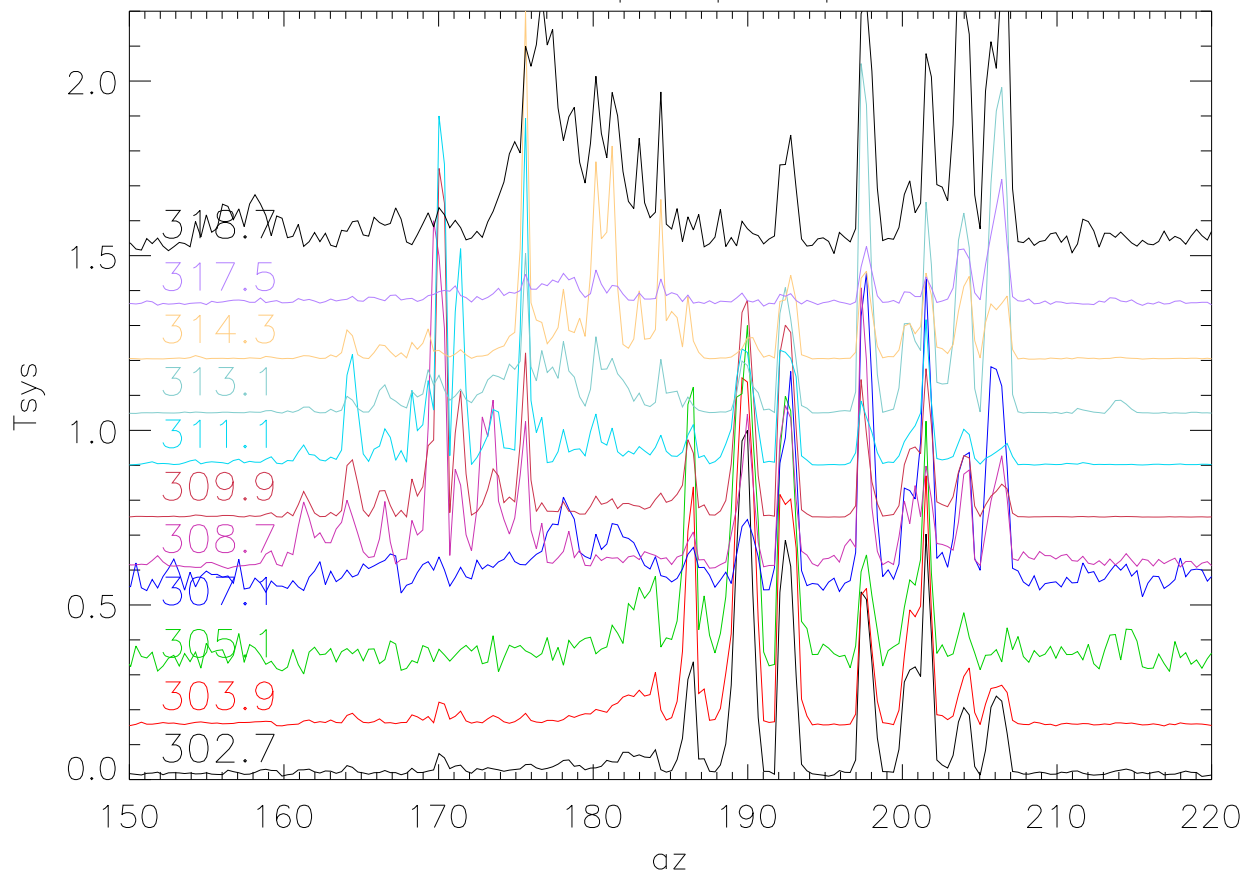

09mar11 327 common peaks vs azimuth CwSwing

Scale each freq strip to peak value

09mar11 327 common peaks vs azimuth CCwSwing

Scale each freq strip to peak value

common birdies ind: 1 freq:302.70

ind: 2 freq:303.89

ind: 3 freq:305.10

ind: 8 freq:308.70

ind:11 freq:309.88

common birdies ind:12 freq:311.12

ind: 6 freq:307.10

ind:15 freq:313.10

ind:23 freq:317.50

ind:24 freq:318.73