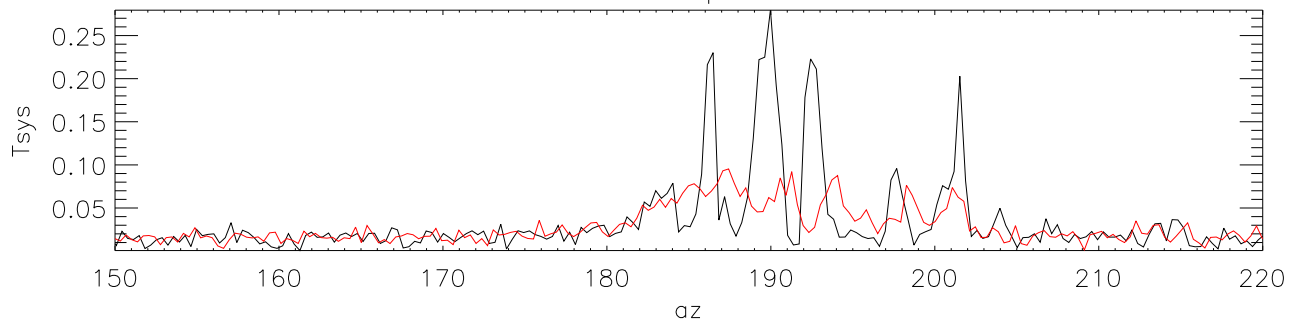

09mar11 327 common peaks vs azimuth CwSwing

Scale each freq strip to peak value

09mar11 327 common peaks vs azimuth CCwSwing

Scale each freq strip to peak value

common birdies ind: 1 freq:302.70

ind: 2 freq:303.89

ind: 3 freq:305.10

ind: 8 freq:308.70

ind:11 freq:309.88

common birdies ind:12 freq:311.12

ind: 6 freq:307.10

ind:15 freq:313.10

ind:23 freq:317.50

ind:24 freq:318.73