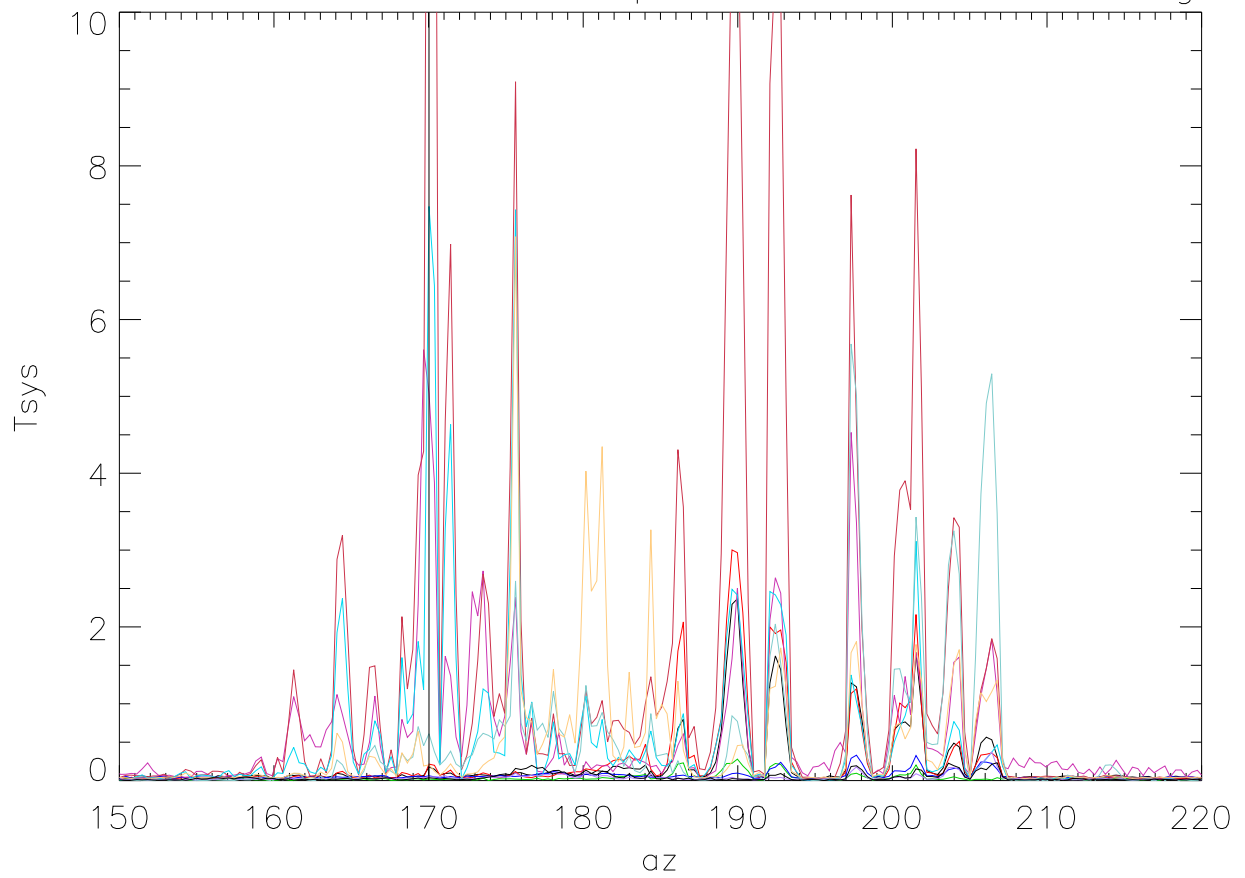

09mar11 327 common peaks vs azimuth CwSwing

Scale each freq strip to peak value

09mar11 327 common peaks vs azimuth CCwSwing

Scale each freq strip to peak value

common birdies ind: 1 freq:302.70

ind: 2 freq:303.89

ind: 3 freq:305.10

ind: 8 freq:308.70

ind:11 freq:309.88

common birdies ind:12 freq:311.12

ind: 6 freq:307.10

ind:15 freq:313.10

ind:23 freq:317.50

ind:24 freq:318.73