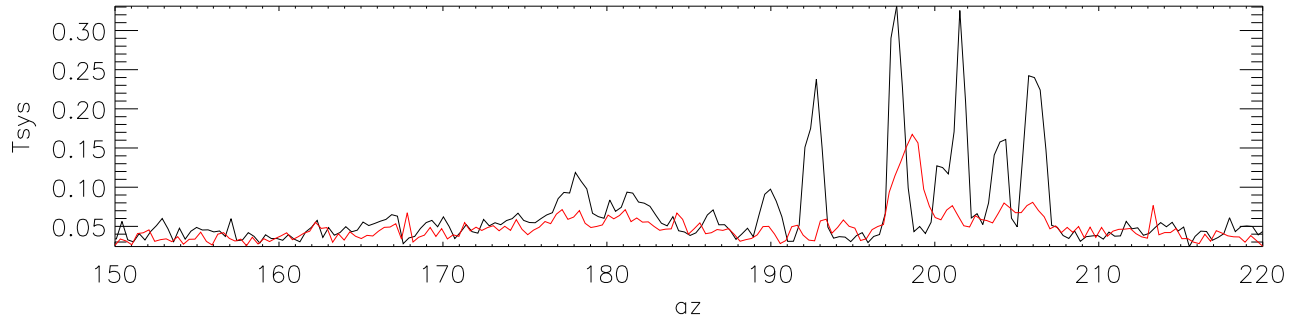

09mar11 327 common peaks vs azimuth CwSwing

Scale each freq strip to peak value

09mar11 327 common peaks vs azimuth CCwSwing

Scale each freq strip to peak value

common birdies ind: 1 freq:302.70

ind: 2 freq:303.89

ind: 3 freq:305.10

ind: 8 freq:308.70

ind:11 freq:309.88

common birdies ind:12 freq:311.12

ind: 6 freq:307.10

ind:15 freq:313.10

ind:23 freq:317.50

ind:24 freq:318.73