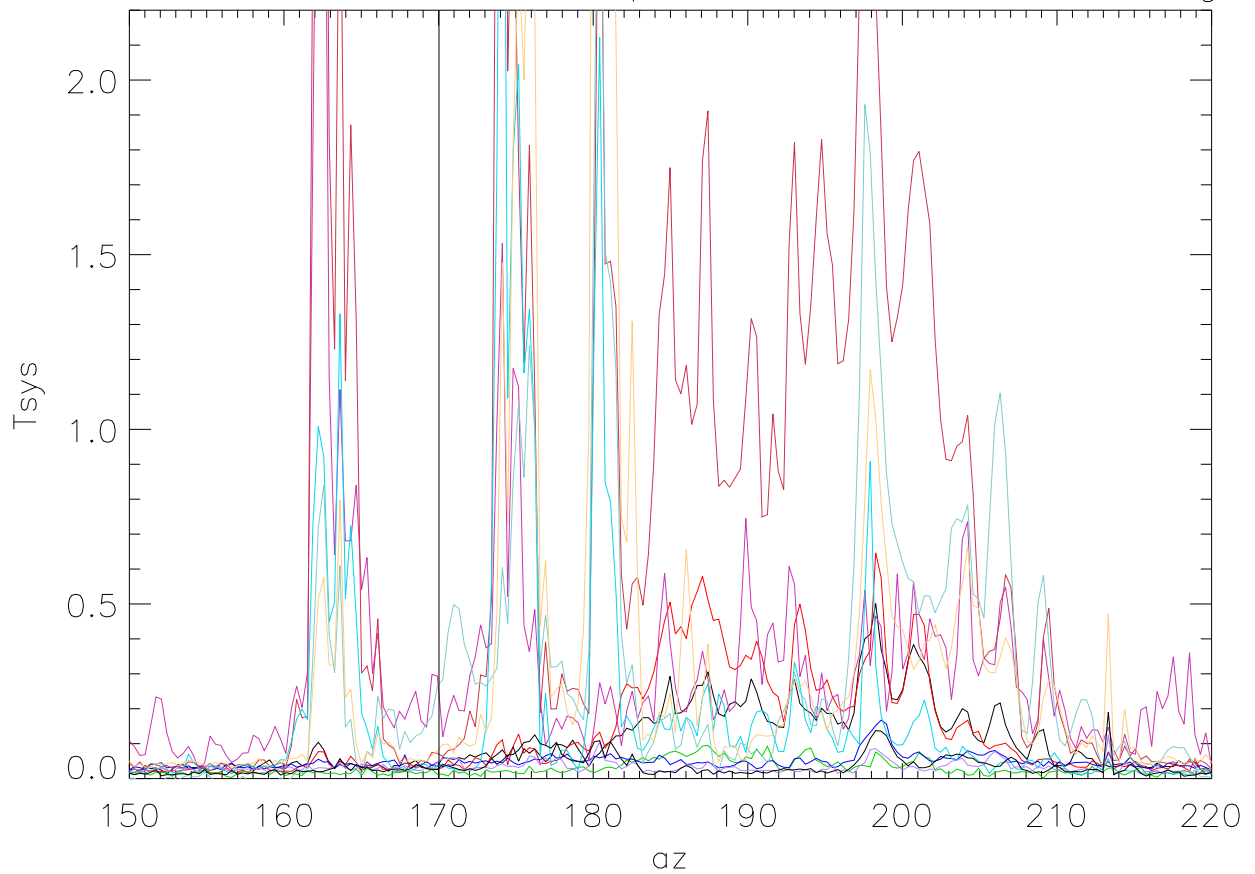

09mar11 327 common peaks vs azimuth CwSwing

Scale each freq strip to peak value

09mar11 327 common peaks vs azimuth CCwSwing

Scale each freq strip to peak value

common birdies ind: 1 freq:302.70

ind: 2 freq:303.89

ind: 3 freq:305.10

ind: 8 freq:308.70

ind:11 freq:309.88

common birdies ind:12 freq:311.12

ind: 6 freq:307.10

ind:15 freq:313.10

ind:23 freq:317.50

ind:24 freq:318.73