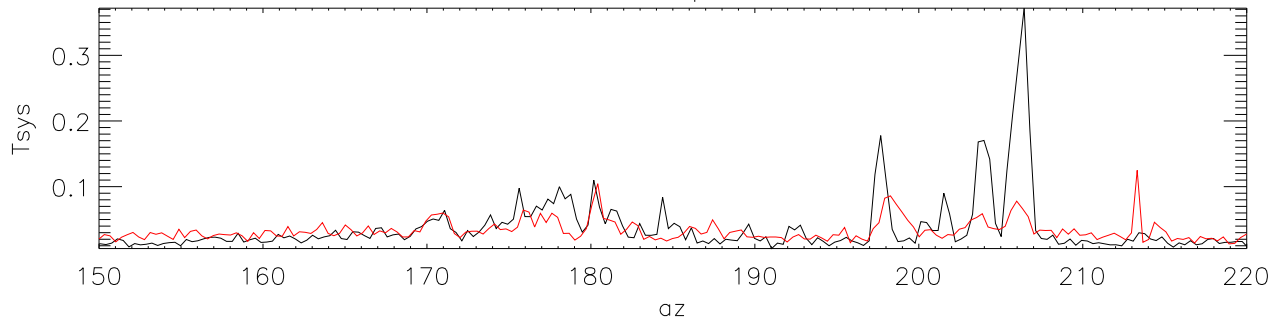

09mar11 327 common peaks vs azimuth CwSwing

Scale each freq strip to peak value

09mar11 327 common peaks vs azimuth CCwSwing

Scale each freq strip to peak value

common birdies ind: 1 freq:302.70

ind: 2 freq:303.89

ind: 3 freq:305.10

ind: 8 freq:308.70

ind:11 freq:309.88

common birdies ind:12 freq:311.12

ind: 6 freq:307.10

ind:15 freq:313.10

ind:23 freq:317.50

ind:24 freq:318.73