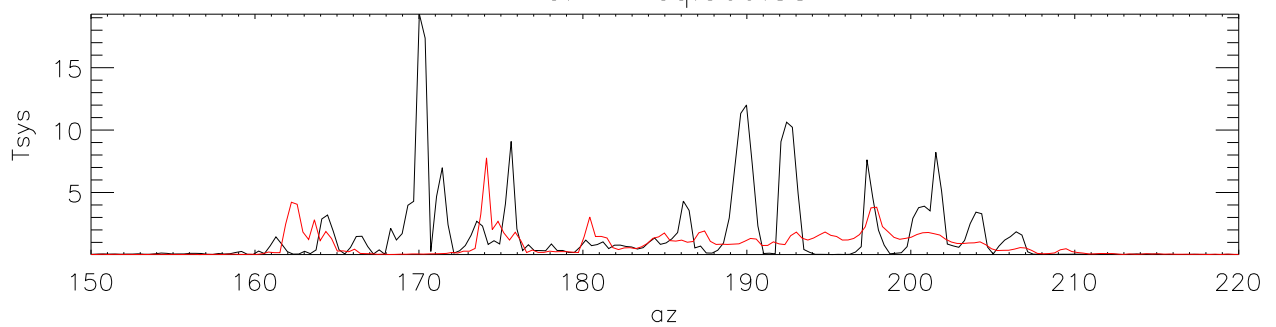

09mar11 327 common peaks vs azimuth CwSwing

Scale each freq strip to peak value

09mar11 327 common peaks vs azimuth CCwSwing

Scale each freq strip to peak value

common birdies ind: 1 freq:302.70

ind: 2 freq:303.89

ind: 3 freq:305.10

ind: 8 freq:308.70

ind:11 freq:309.88

common birdies ind:12 freq:311.12

ind: 6 freq:307.10

ind:15 freq:313.10

ind:23 freq:317.50

ind:24 freq:318.73