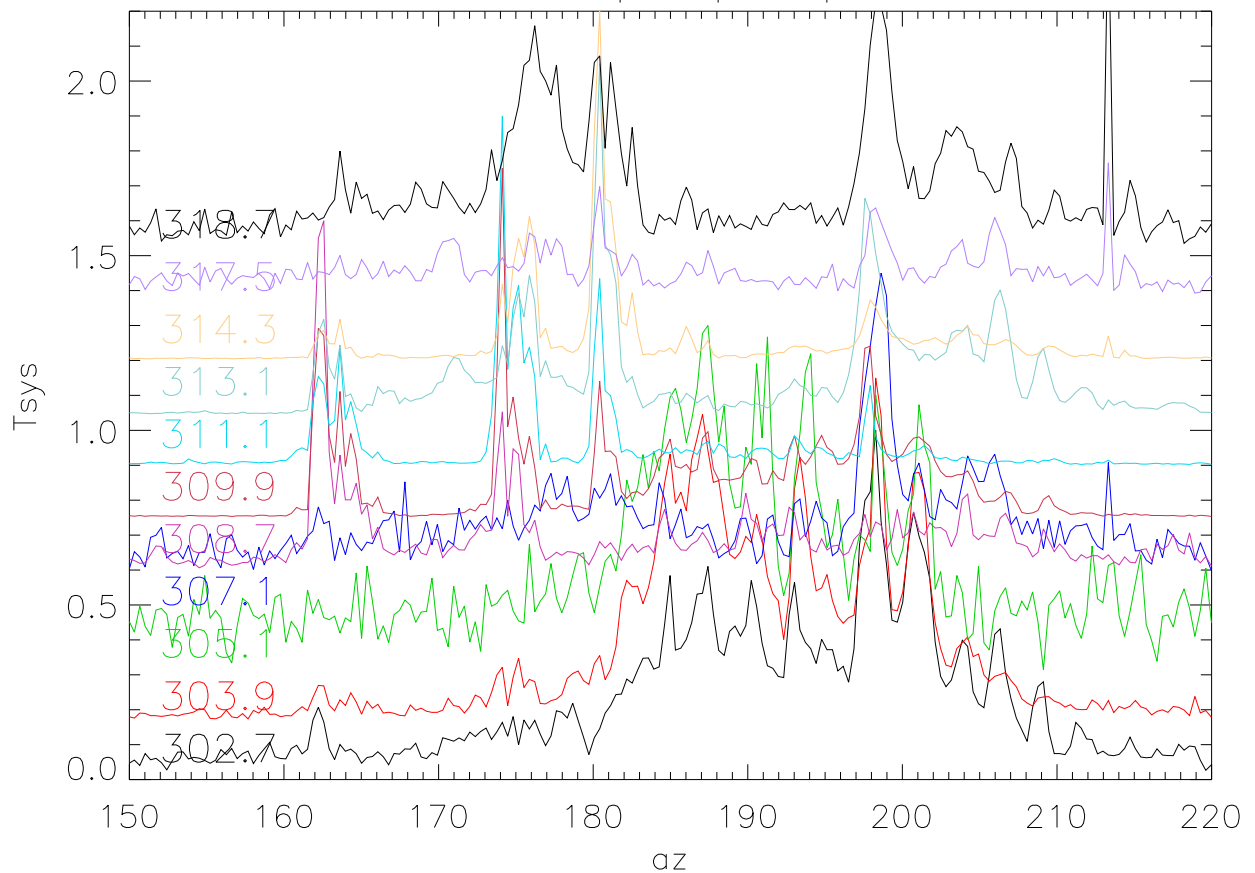

09mar11 327 common peaks vs azimuth CwSwing

Scale each freq strip to peak value

09mar11 327 common peaks vs azimuth CCwSwing

Scale each freq strip to peak value

common birdies ind: 1 freq:302.70

ind: 2 freq:303.89

ind: 3 freq:305.10

ind: 8 freq:308.70

ind:11 freq:309.88

common birdies ind:12 freq:311.12

ind: 6 freq:307.10

ind:15 freq:313.10

ind:23 freq:317.50

ind:24 freq:318.73