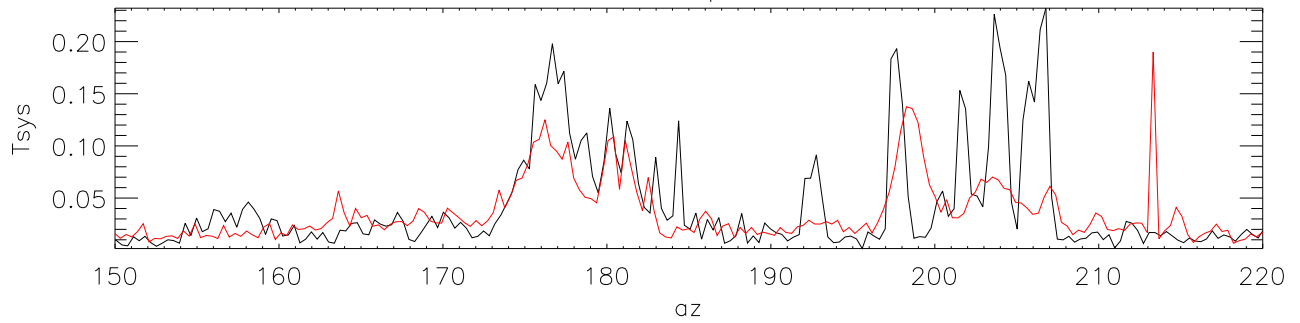

09mar11 327 common peaks vs azimuth CwSwing

Scale each freq strip to peak value

09mar11 327 common peaks vs azimuth CCwSwing

Scale each freq strip to peak value

common birdies ind: 1 freq:302.70

ind: 2 freq:303.89

ind: 3 freq:305.10

ind: 8 freq:308.70

ind:11 freq:309.88

common birdies ind:12 freq:311.12

ind: 6 freq:307.10

ind:15 freq:313.10

ind:23 freq:317.50

ind:24 freq:318.73