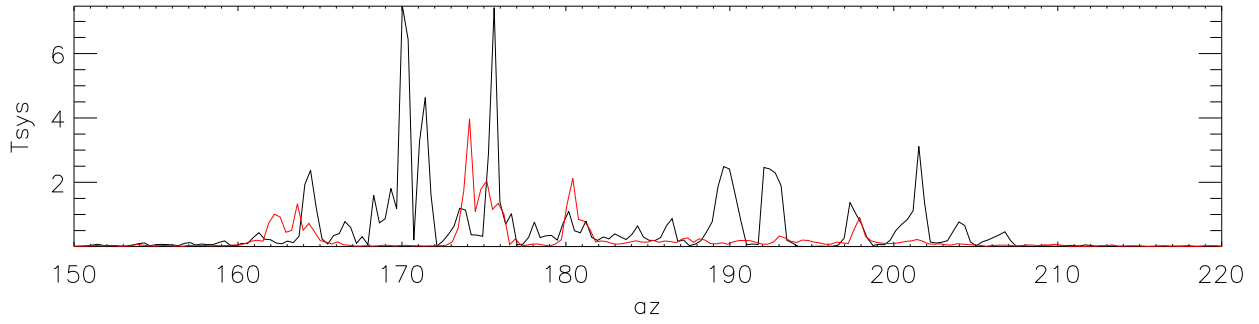

09mar11 327 common peaks vs azimuth CwSwing

Scale each freq strip to peak value

09mar11 327 common peaks vs azimuth CCwSwing

Scale each freq strip to peak value

common birdies ind: 1 freq:302.70

ind: 2 freq:303.89

ind: 3 freq:305.10

ind: 8 freq:308.70

ind:11 freq:309.88

common birdies ind:12 freq:311.12

ind: 6 freq:307.10

ind:15 freq:313.10

ind:23 freq:317.50

ind:24 freq:318.73