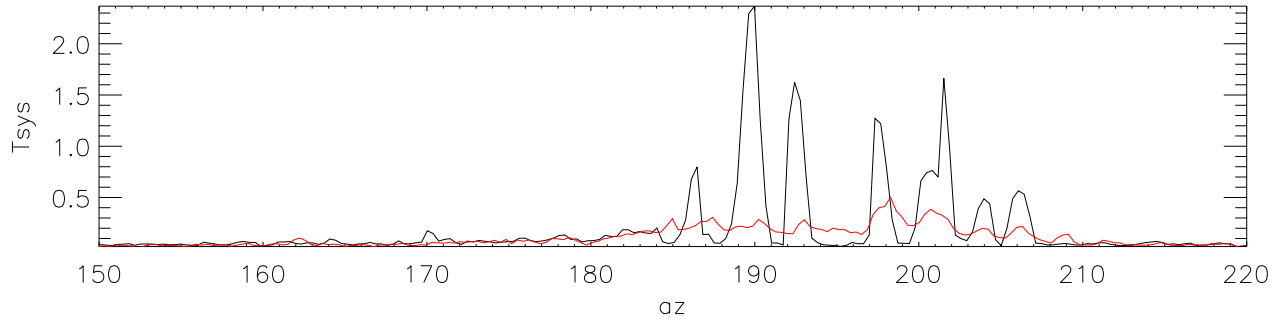

09mar11 327 common peaks vs azimuth CwSwing

Scale each freq strip to peak value

09mar11 327 common peaks vs azimuth CCwSwing

Scale each freq strip to peak value

common birdies ind: 1 freq:302.70

ind: 2 freq:303.89

ind: 3 freq:305.10

ind: 8 freq:308.70

ind:11 freq:309.88

common birdies ind:12 freq:311.12

ind: 6 freq:307.10

ind:15 freq:313.10

ind:23 freq:317.50

ind:24 freq:318.73