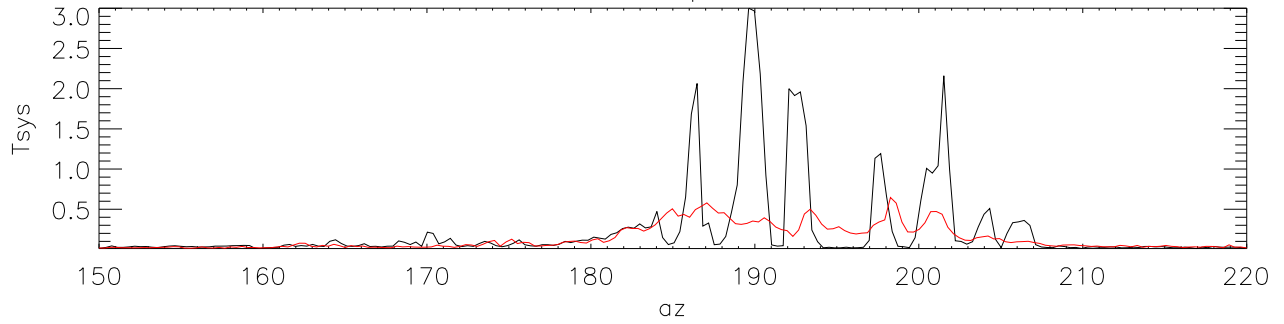

09mar11 327 common peaks vs azimuth CwSwing

Scale each freq strip to peak value

09mar11 327 common peaks vs azimuth CCwSwing

Scale each freq strip to peak value

common birdies ind: 1 freq:302.70

ind: 2 freq:303.89

ind: 3 freq:305.10

ind: 8 freq:308.70

ind:11 freq:309.88

common birdies ind:12 freq:311.12

ind: 6 freq:307.10

ind:15 freq:313.10

ind:23 freq:317.50

ind:24 freq:318.73