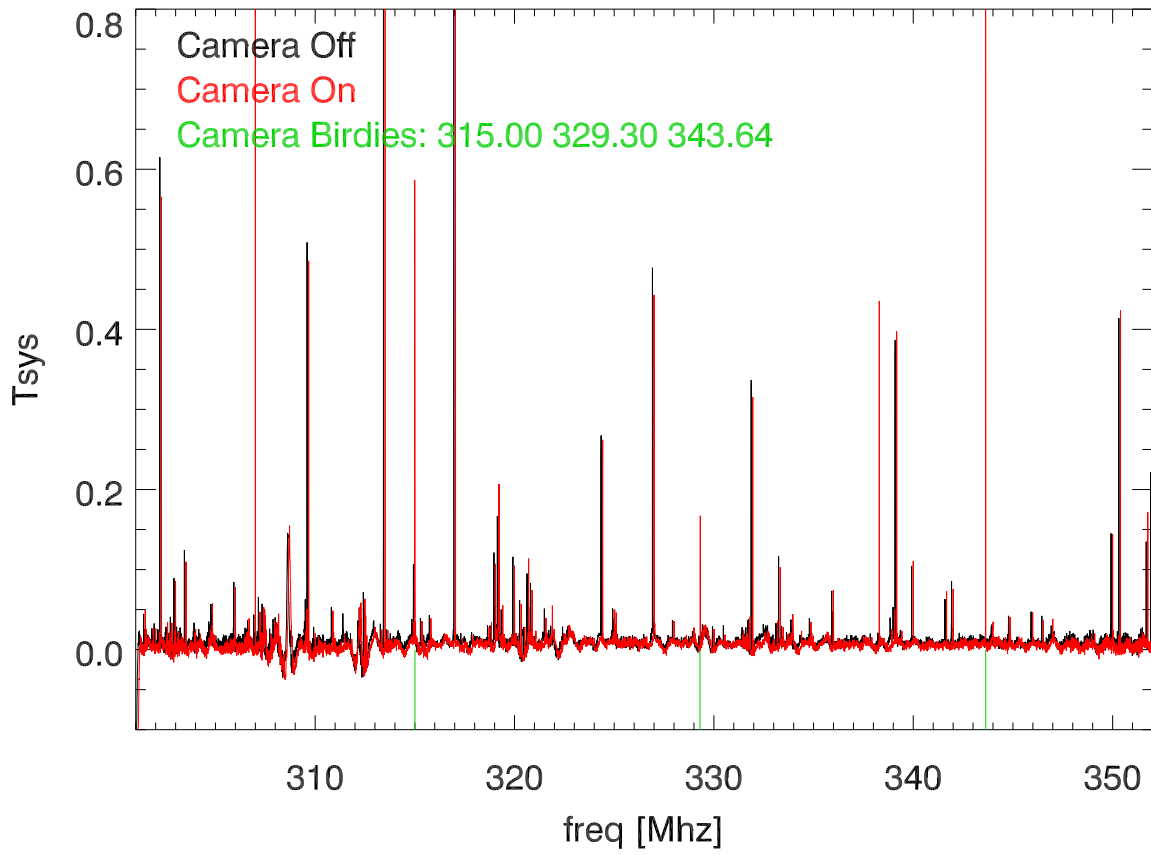

### 02mar11 327 rcvr Cameras On and Off. PoIA