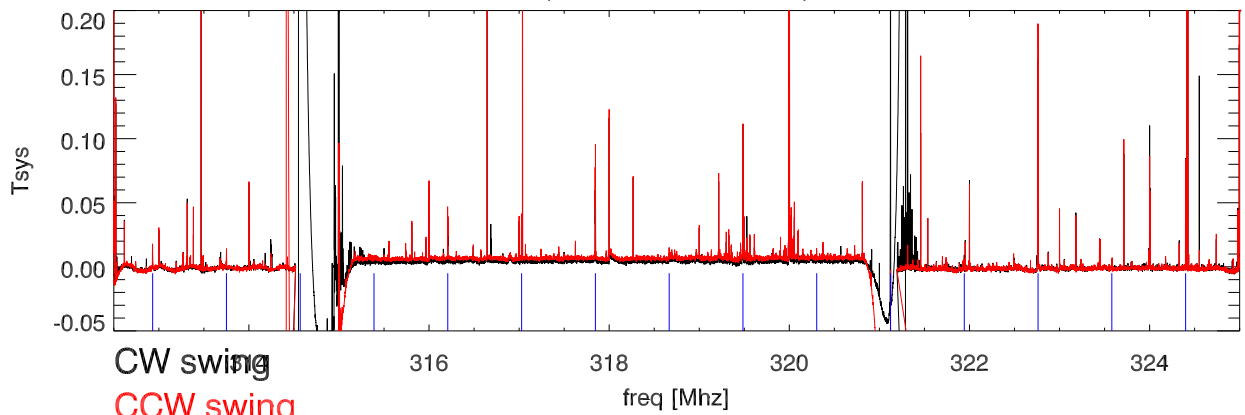

10jan19 327 azswing avg spectra. 1MHz comb. (300.0 to 312.5 MHz)

(312.5 to 325.0 MHz)

(325.0 to 337.5 MHz)

(337.5 to 350.0 MHz)

Shift 1Mhz comb to Dc and overplot. combSpacing:1MHz

Peak value for each 1MHz comb element

10jan19 327 azswing avg spectra. Encoder comb. (300.0 to 312.5 MHz)

(312.5 to 325.0 MHz)

CW swing

CCW swing

Flag Encoder comb

(325.0 to 337.5 MHz)

(337.5 to 350.0 MHz)

Encoder comb shifted to Dc. freqRef:323.581. combSpacing: .8189 Mhz

combSpacing: .8182 Mhz

combSpacing: .8195 Mhz