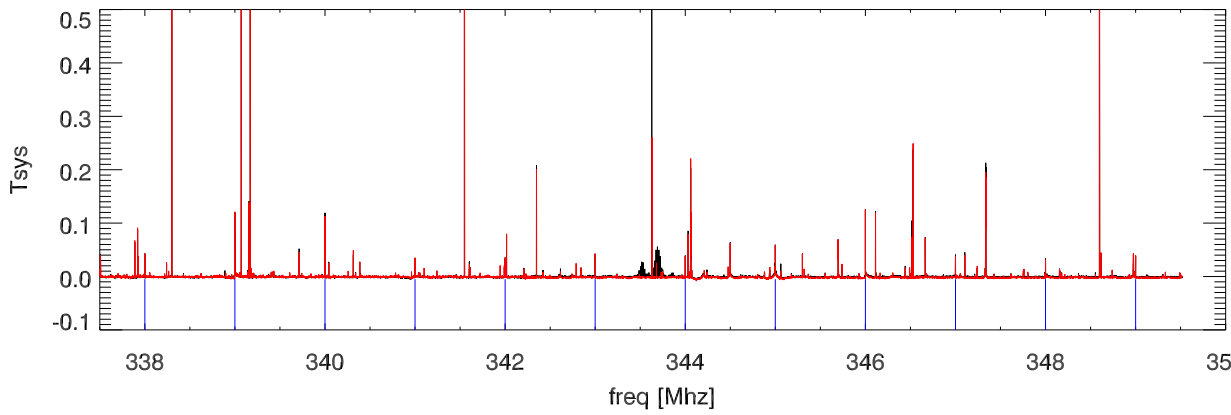

10jan19 327 azswing avg spectra. 1MHz comb. (300.0 to 312.5 MHz)

(312.5 to 325.0 MHz)

(325.0 to 337.5 MHz)

(337.5 to 350.0 MHz)

Shift 1Mhz comb to Dc and overplot. combSpacing:1MHz

Peak value for each 1MHz comb element

10jan19 327 azswing avg spectra. Encoder comb. (300.0 to 312.5 MHz)

(312.5 to 325.0 MHz)

CW swing

CCW swing

Flag Encoder comb

(325.0 to 337.5 MHz)

(337.5 to 350.0 MHz)

Encoder comb shifted to Dc. freqRef:323.581. combSpacing: .8189 Mhz

combSpacing: .8182 Mhz

combSpacing: .8195 Mhz