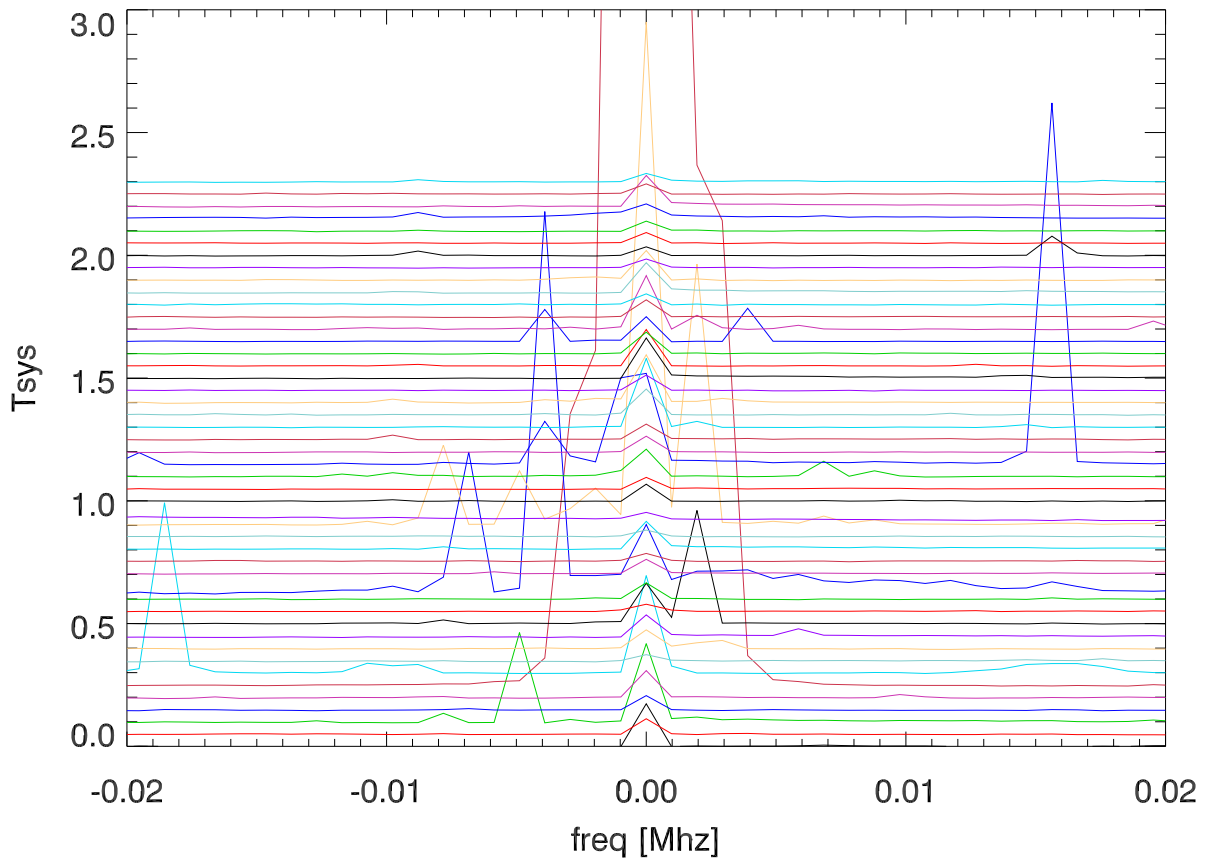

10jan19 327 azswing avg spectra. 1MHz comb. (300.0 to 312.5 MHz)

(312.5 to 325.0 MHz)

(325.0 to 337.5 MHz)

(337.5 to 350.0 MHz)

Shift 1Mhz comb to Dc and overplot. combSpacing:1MHz

Peak value for each 1MHz comb element

10jan19 327 azswing avg spectra. Encoder comb. (300.0 to 312.5 MHz)

(312.5 to 325.0 MHz)

CW swing

CCW swing

Flag Encoder comb

(325.0 to 337.5 MHz)

(337.5 to 350.0 MHz)

Encoder comb shifted to Dc. freqRef:323.581. combSpacing: .8189 Mhz

combSpacing: .8182 Mhz

combSpacing: .8195 Mhz