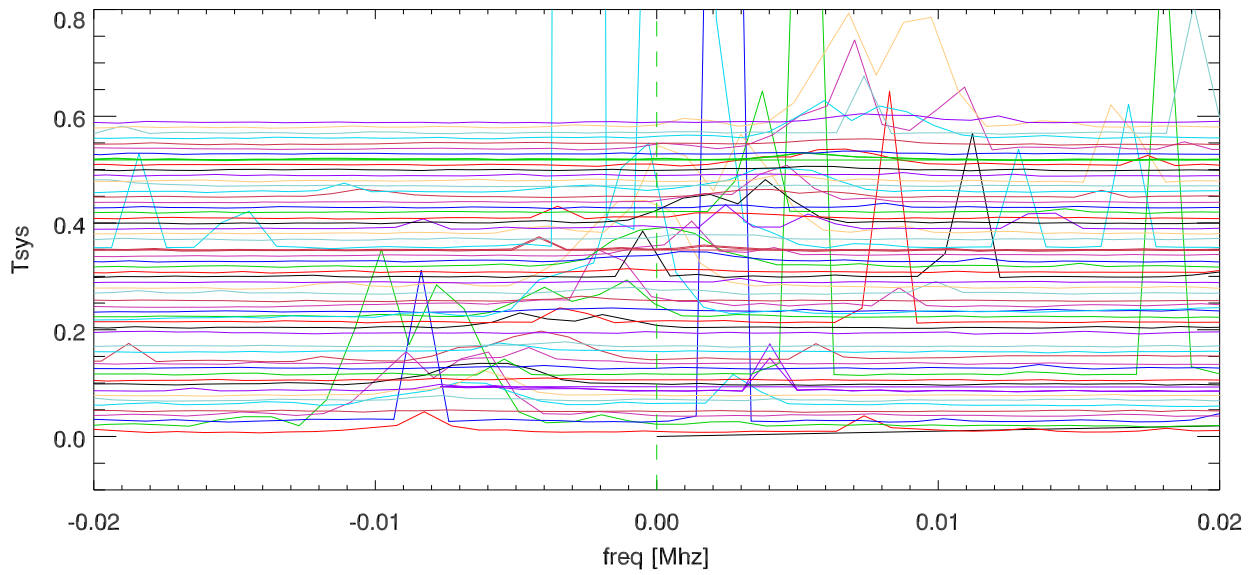

10jan19 327 azswing avg spectra. 1MHz comb. (300.0 to 312.5 MHz)

(312.5 to 325.0 MHz)

(325.0 to 337.5 MHz)

(337.5 to 350.0 MHz)

Shift 1Mhz comb to Dc and overplot. combSpacing:1MHz

Peak value for each 1MHz comb element

10jan19 327 azswing avg spectra. Encoder comb. (300.0 to 312.5 MHz)

(312.5 to 325.0 MHz)

CW swing

CCW swing

Flag Encoder comb

(325.0 to 337.5 MHz)

(337.5 to 350.0 MHz)

Encoder comb shifted to Dc. freqRef:323.581. combSpacing: .8189 Mhz

combSpacing: .8182 Mhz

combSpacing: .8195 Mhz