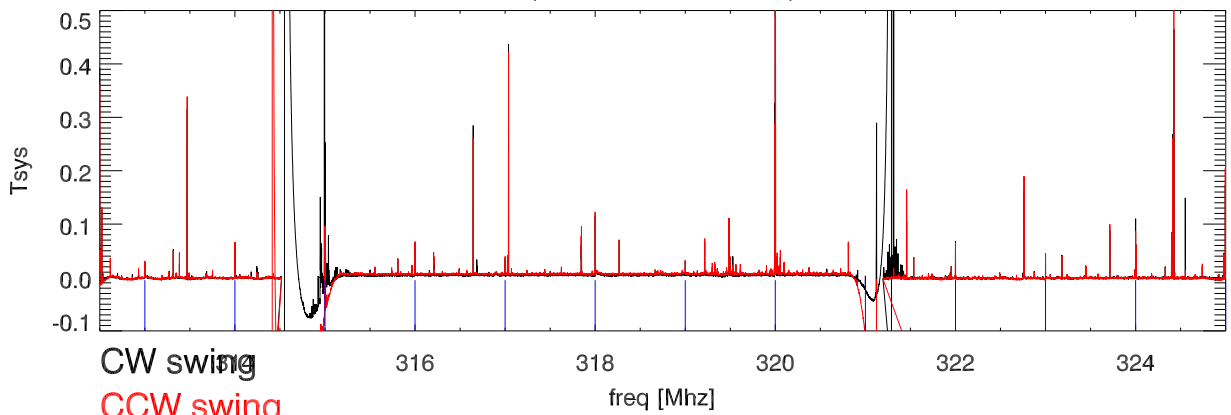

10jan19 327 azswing avg spectra. 1MHz comb. (300.0 to 312.5 MHz)

(312.5 to 325.0 MHz)

(325.0 to 337.5 MHz)

(337.5 to 350.0 MHz)

Shift 1Mhz comb to Dc and overplot. combSpacing:1MHz

Peak value for each 1MHz comb element

10jan19 327 azswing avg spectra. Encoder comb. (300.0 to 312.5 MHz)

(312.5 to 325.0 MHz)

CW swing

CCW swing

Flag Encoder comb

(325.0 to 337.5 MHz)

(337.5 to 350.0 MHz)

Encoder comb shifted to Dc. freqRef:323.581. combSpacing: .8189 Mhz

combSpacing: .8182 Mhz

combSpacing: .8195 Mhz