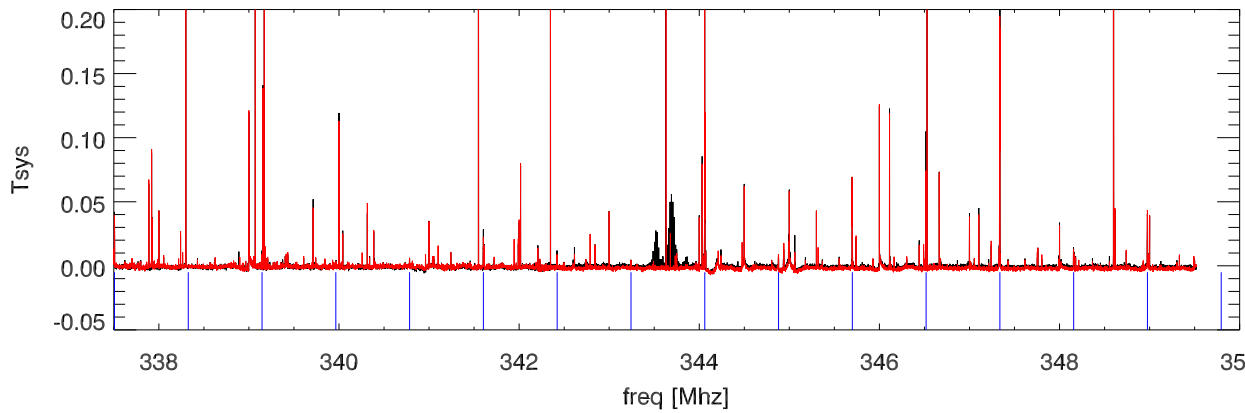

10jan19 327 azswing avg spectra. 1MHz comb. (300.0 to 312.5 MHz)

(312.5 to 325.0 MHz)

(325.0 to 337.5 MHz)

(337.5 to 350.0 MHz)

Shift 1Mhz comb to Dc and overplot. combSpacing:1MHz

Peak value for each 1MHz comb element

10jan19 327 azswing avg spectra. Encoder comb. (300.0 to 312.5 MHz)

(312.5 to 325.0 MHz)

CW swing

CCW swing

Flag Encoder comb

(325.0 to 337.5 MHz)

(337.5 to 350.0 MHz)

Encoder comb shifted to Dc. freqRef:323.581. combSpacing: .8189 Mhz

combSpacing: .8182 Mhz

combSpacing: .8195 Mhz