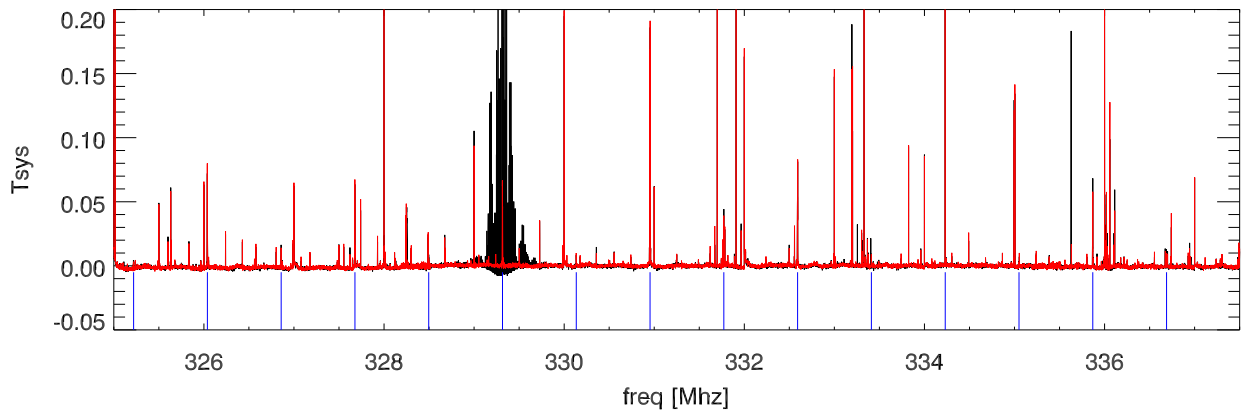

10jan19 327 azswing avg spectra. 1MHz comb. (300.0 to 312.5 MHz)

(312.5 to 325.0 MHz)

(325.0 to 337.5 MHz)

(337.5 to 350.0 MHz)

Shift 1Mhz comb to Dc and overplot. combSpacing:1MHz

Peak value for each 1MHz comb element

10jan19 327 azswing avg spectra. Encoder comb. (300.0 to 312.5 MHz)

(312.5 to 325.0 MHz)

CW swing

CCW swing

Flag Encoder comb

(325.0 to 337.5 MHz)

(337.5 to 350.0 MHz)

Encoder comb shifted to Dc. freqRef:323.581. combSpacing: .8189 Mhz

combSpacing: .8182 Mhz

combSpacing: .8195 Mhz