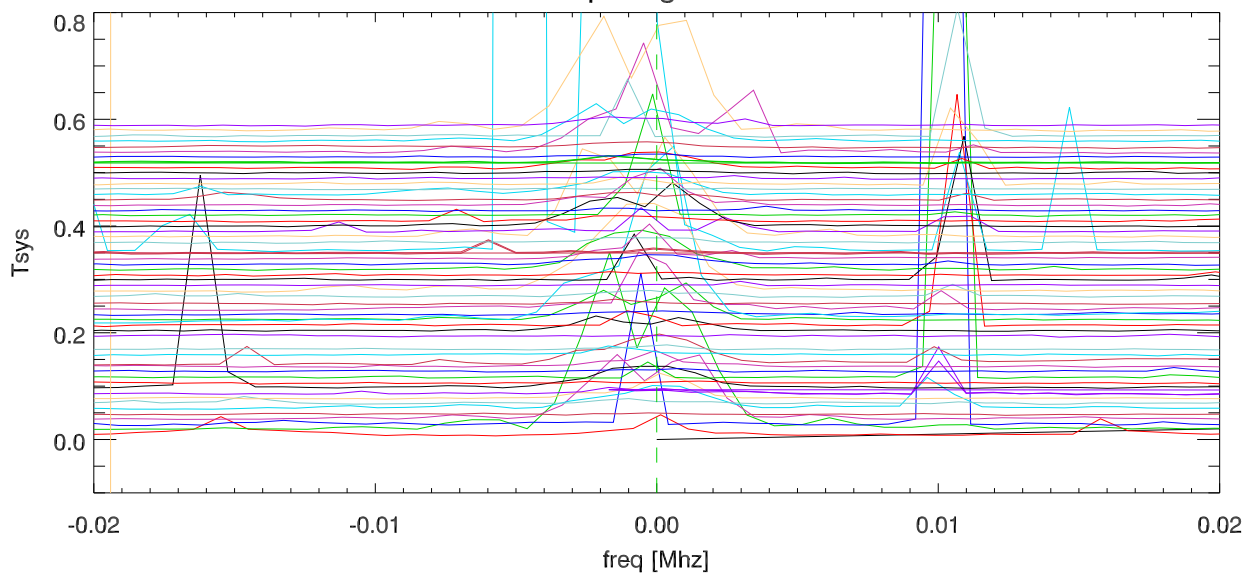

10jan19 327 azswing avg spectra. 1MHz comb. (300.0 to 312.5 MHz)

(312.5 to 325.0 MHz)

(325.0 to 337.5 MHz)

(337.5 to 350.0 MHz)

Shift 1Mhz comb to Dc and overplot. combSpacing:1MHz

Peak value for each 1MHz comb element

10jan19 327 azswing avg spectra. Encoder comb. (300.0 to 312.5 MHz)

(312.5 to 325.0 MHz)

CW swing

CCW swing

Flag Encoder comb

(325.0 to 337.5 MHz)

(337.5 to 350.0 MHz)

Encoder comb shifted to Dc. freqRef:323.581. combSpacing: .8189 Mhz

combSpacing: .8182 Mhz

combSpacing: .8195 Mhz