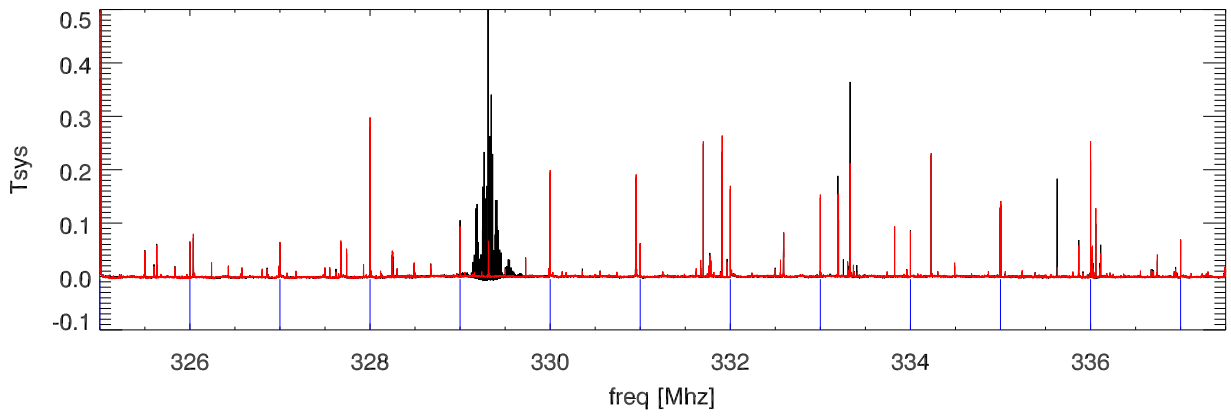

10jan19 327 azswing avg spectra. 1MHz comb. (300.0 to 312.5 MHz)

(312.5 to 325.0 MHz)

(325.0 to 337.5 MHz)

(337.5 to 350.0 MHz)

Shift 1Mhz comb to Dc and overplot. combSpacing:1MHz

Peak value for each 1MHz comb element

10jan19 327 azswing avg spectra. Encoder comb. (300.0 to 312.5 MHz)

(312.5 to 325.0 MHz)

CW swing

CCW swing

Flag Encoder comb

(325.0 to 337.5 MHz)

(337.5 to 350.0 MHz)

Encoder comb shifted to Dc. freqRef:323.581. combSpacing: .8189 Mhz

combSpacing: .8182 Mhz

combSpacing: .8195 Mhz