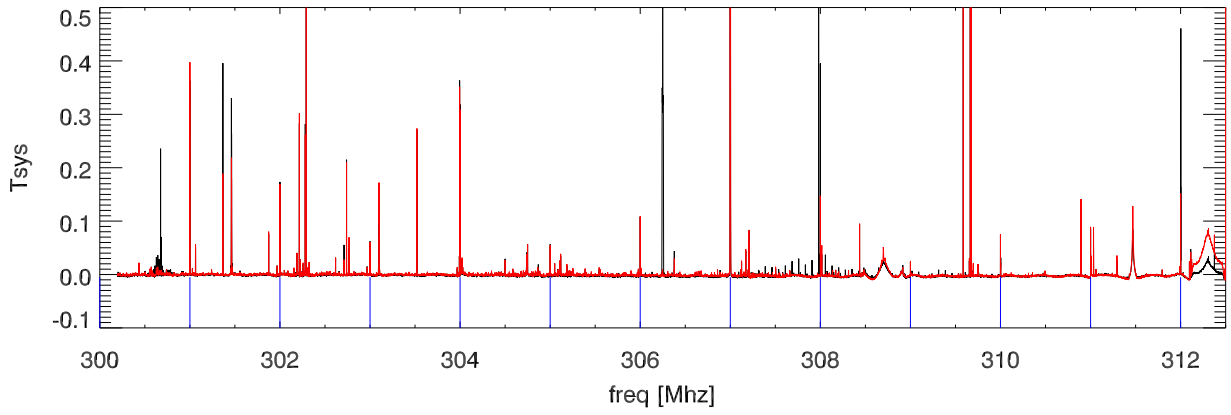

10jan19 327 azswing avg spectra. 1MHz comb. (300.0 to 312.5 MHz)

(312.5 to 325.0 MHz)

(325.0 to 337.5 MHz)

(337.5 to 350.0 MHz)

Shift 1Mhz comb to Dc and overplot. combSpacing:1MHz

Peak value for each 1MHz comb element

10jan19 327 azswing avg spectra. Encoder comb. (300.0 to 312.5 MHz)

(312.5 to 325.0 MHz)

CW swing

CCW swing

Flag Encoder comb

(325.0 to 337.5 MHz)

(337.5 to 350.0 MHz)

Encoder comb shifted to Dc. freqRef:323.581. combSpacing: .8189 Mhz

combSpacing: .8182 Mhz

combSpacing: .8195 Mhz