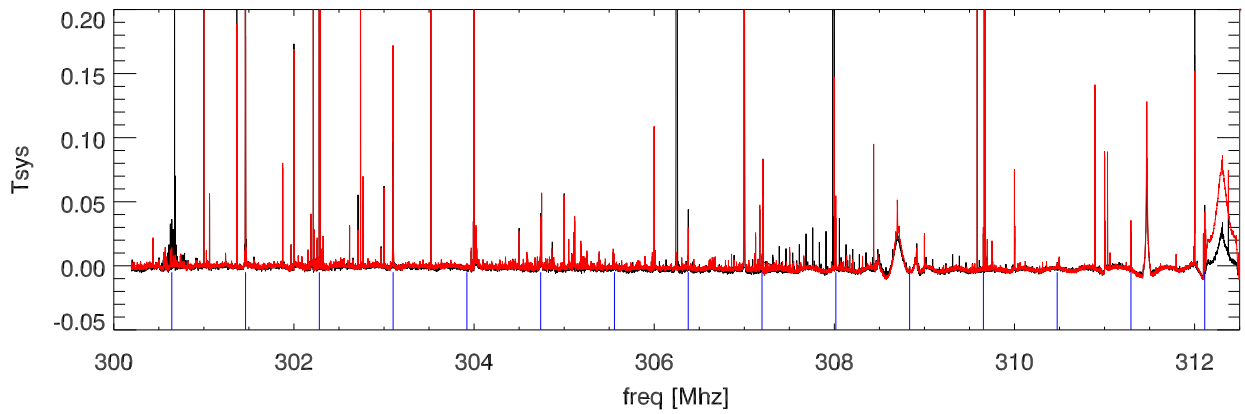

10jan19 327 azswing avg spectra. 1MHz comb. (300.0 to 312.5 MHz)

(312.5 to 325.0 MHz)

(325.0 to 337.5 MHz)

(337.5 to 350.0 MHz)

Shift 1Mhz comb to Dc and overplot. combSpacing:1MHz

Peak value for each 1MHz comb element

10jan19 327 azswing avg spectra. Encoder comb. (300.0 to 312.5 MHz)

(312.5 to 325.0 MHz)

CW swing

CCW swing

Flag Encoder comb

(325.0 to 337.5 MHz)

(337.5 to 350.0 MHz)

Encoder comb shifted to Dc. freqRef:323.581. combSpacing: .8189 Mhz

combSpacing: .8182 Mhz

combSpacing: .8195 Mhz