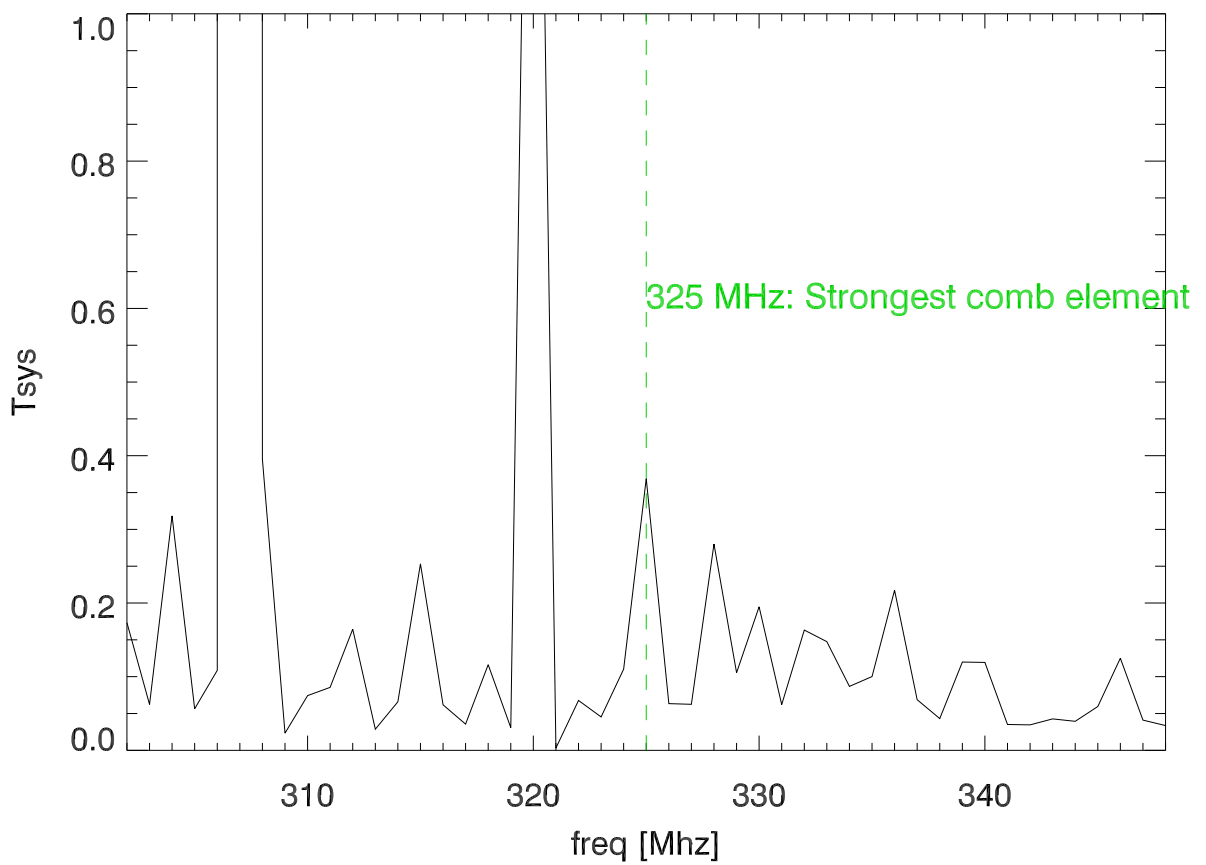

10jan19 327 azswing avg spectra. 1MHz comb. (300.0 to 312.5 MHz)

(312.5 to 325.0 MHz)

(325.0 to 337.5 MHz)

(337.5 to 350.0 MHz)

Shift 1Mhz comb to Dc and overplot. combSpacing:1MHz

Peak value for each 1MHz comb element

10jan19 327 azswing avg spectra. Encoder comb. (300.0 to 312.5 MHz)

(312.5 to 325.0 MHz)

CW swing

CCW swing

Flag Encoder comb

(325.0 to 337.5 MHz)

(337.5 to 350.0 MHz)

Encoder comb shifted to Dc. freqRef:323.581. combSpacing: .8189 Mhz

combSpacing: .8182 Mhz

combSpacing: .8195 Mhz