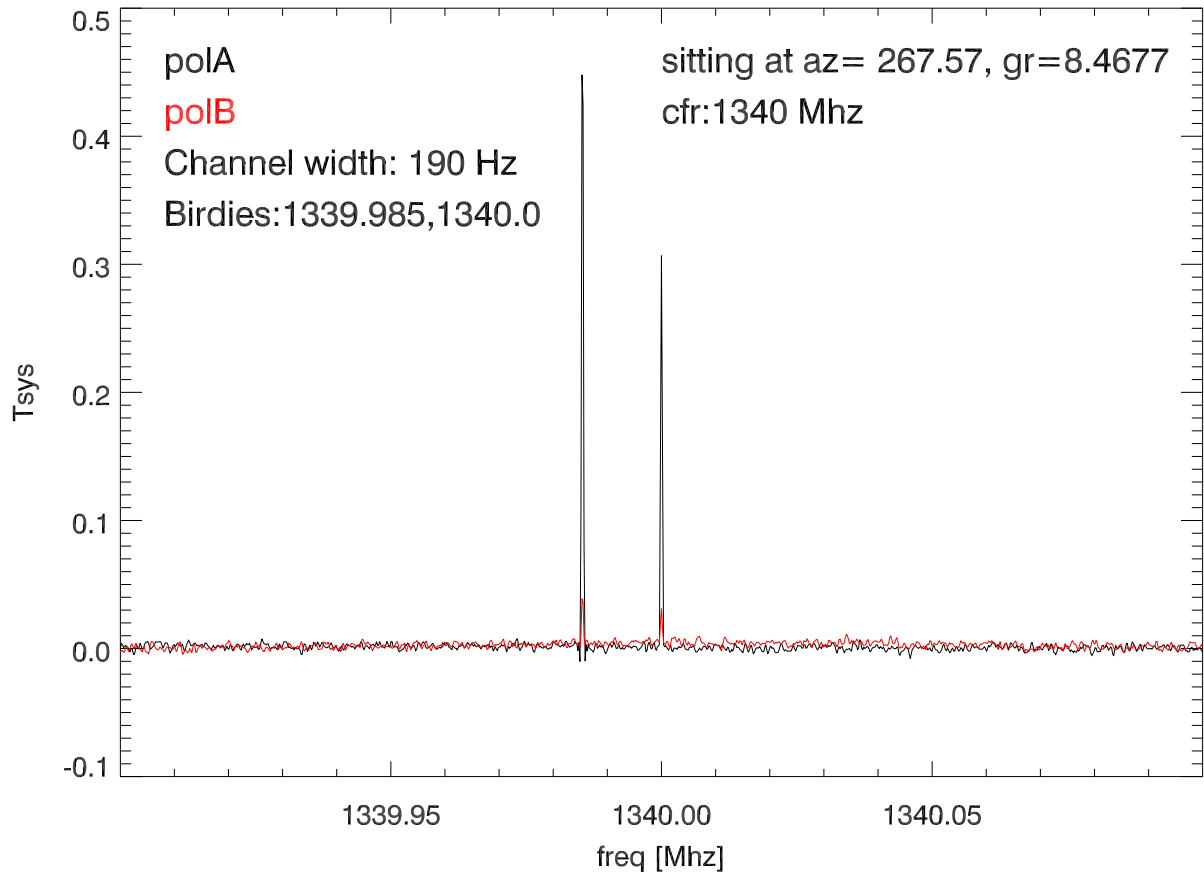

01oct10 lbw 480 sec avg. 1340 birdie after shielding rdrBlanker

rms/mean by channel