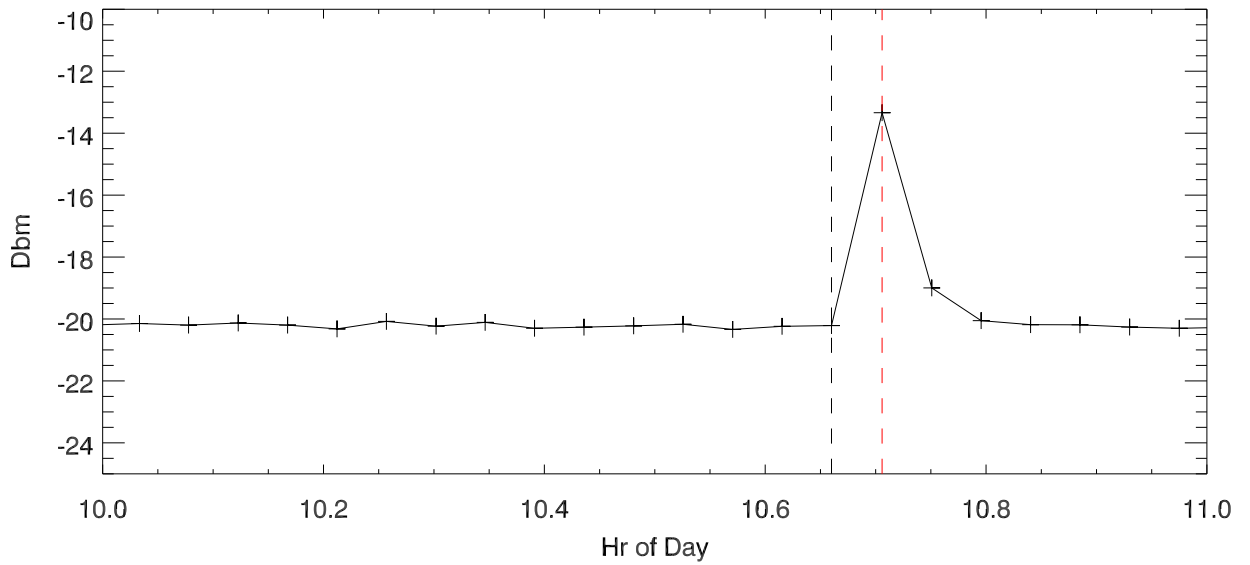

19may21. Total power vs time for jump at: 10.7 hrs

Spectra before and at jump

spectral change jump - previous spectra

19may21. Total power vs time for jump at: 12.5 hrs

Spectra before and at jump

spectral change jump - previous spectra