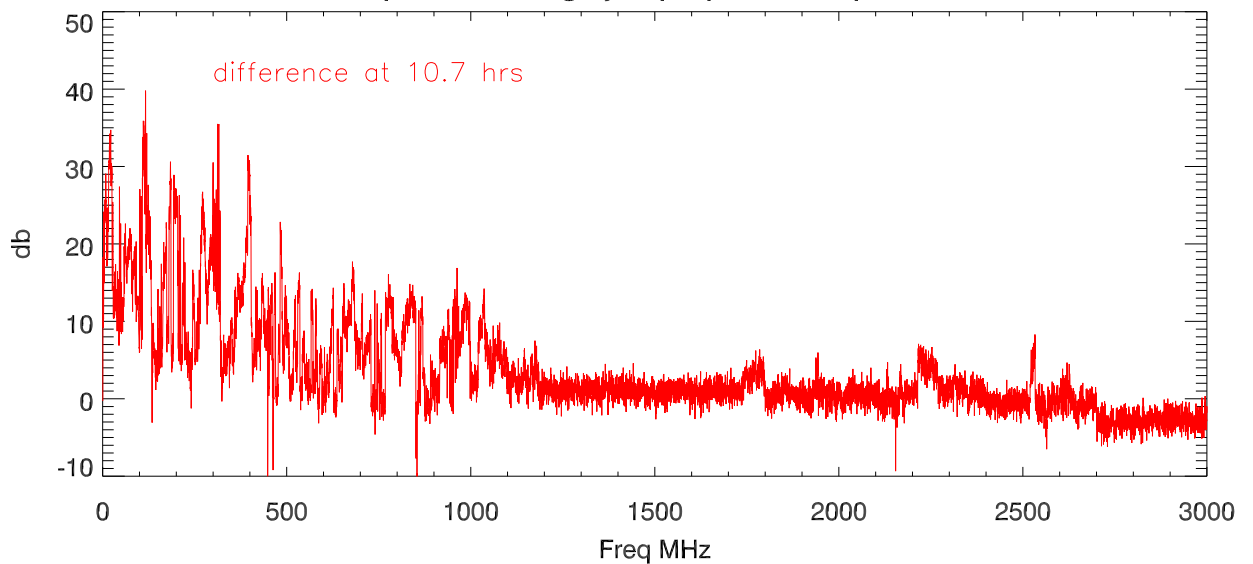

19may21. Total power vs time for jump at: 10.7 hrs

Spectra before and at jump

spectral change jump - previous spectra

19may21. Total power vs time for jump at: 12.5 hrs

Spectra before and at jump

spectral change jump - previous spectra