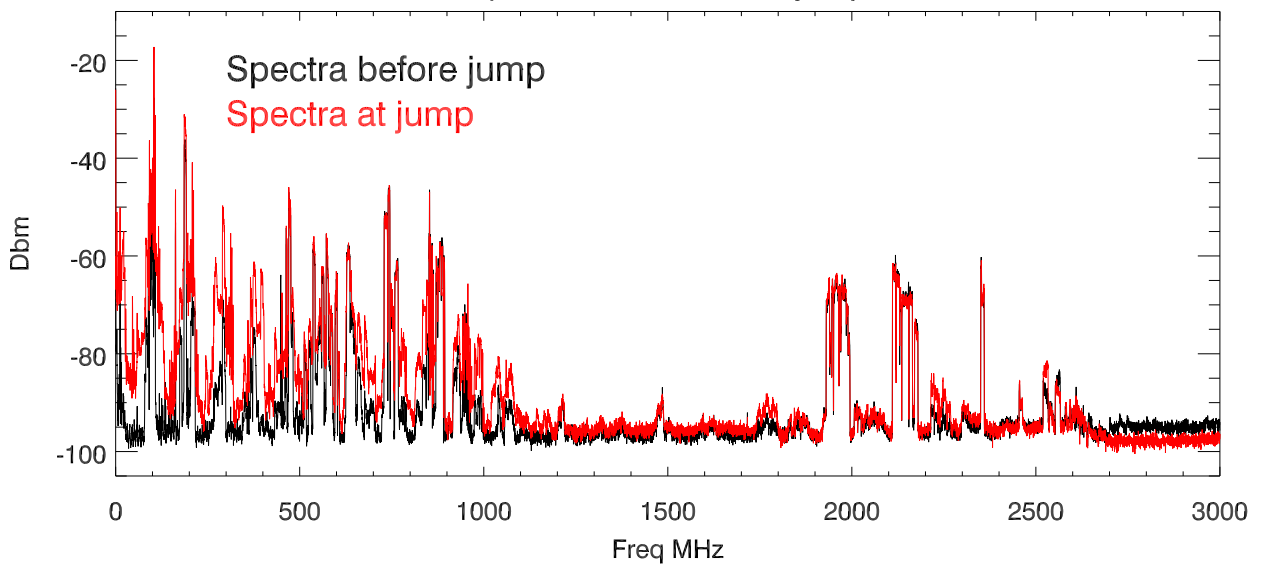

19may21. Total power vs time for jump at: 10.7 hrs

Spectra before and at jump

spectral change jump - previous spectra

19may21. Total power vs time for jump at: 12.5 hrs

Spectra before and at jump

spectral change jump - previous spectra