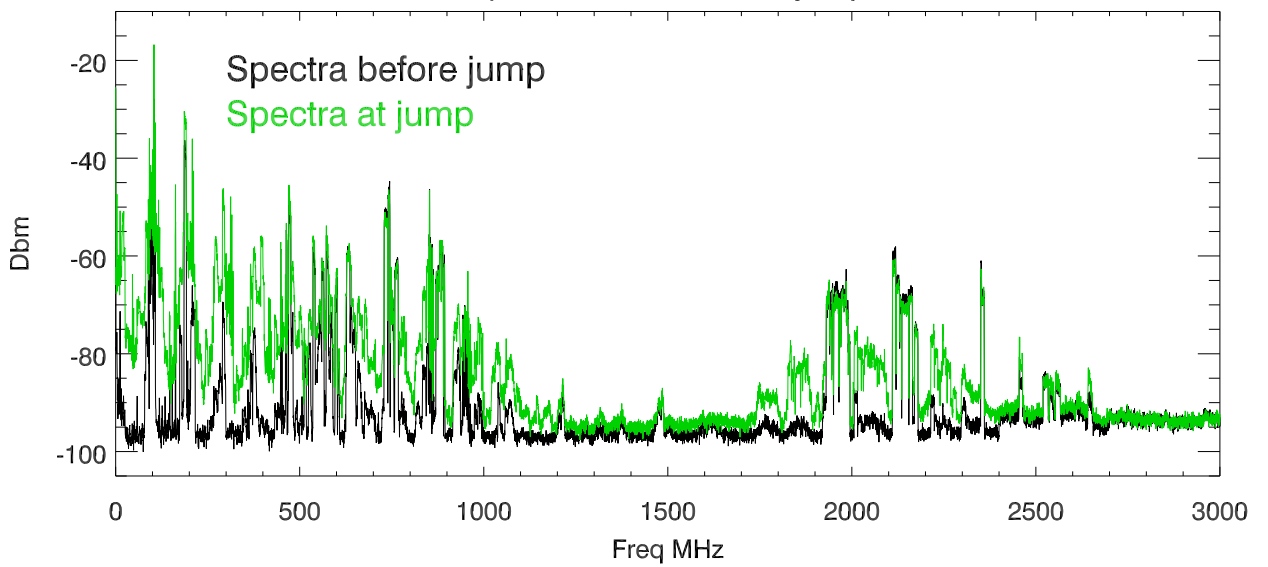

19may21. Total power vs time for jump at: 10.7 hrs

Spectra before and at jump

spectral change jump - previous spectra

19may21. Total power vs time for jump at: 12.5 hrs

Spectra before and at jump

spectral change jump - previous spectra