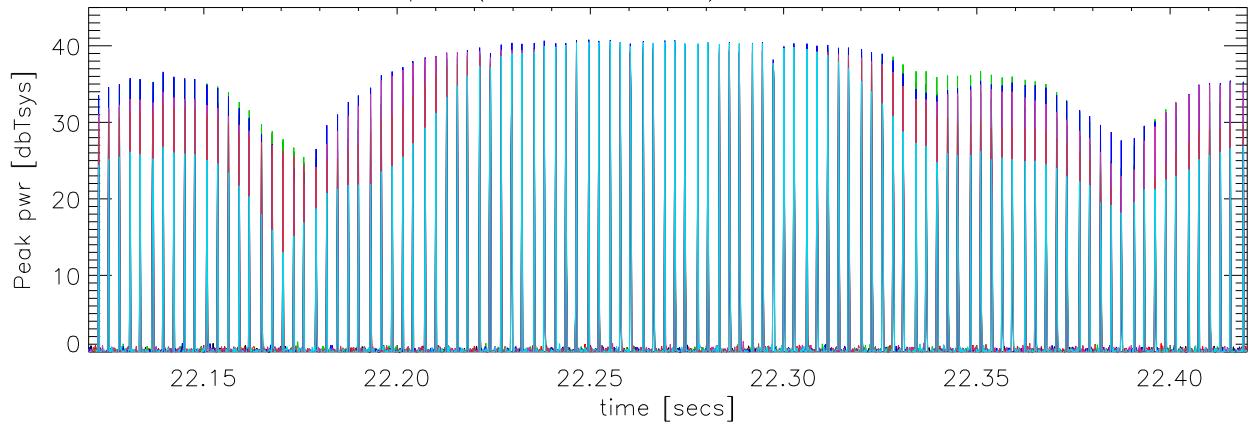

fileNum:000 11mar08 TotPwr [1375-1525] Normalized to Tsys

Pk pwr (0.332MHz RBW) about AeroStat radar

Pk pwr (0.332MHz RBW) about Faa radar

Pk pwr (0.332MHz RBW) about Remy radar