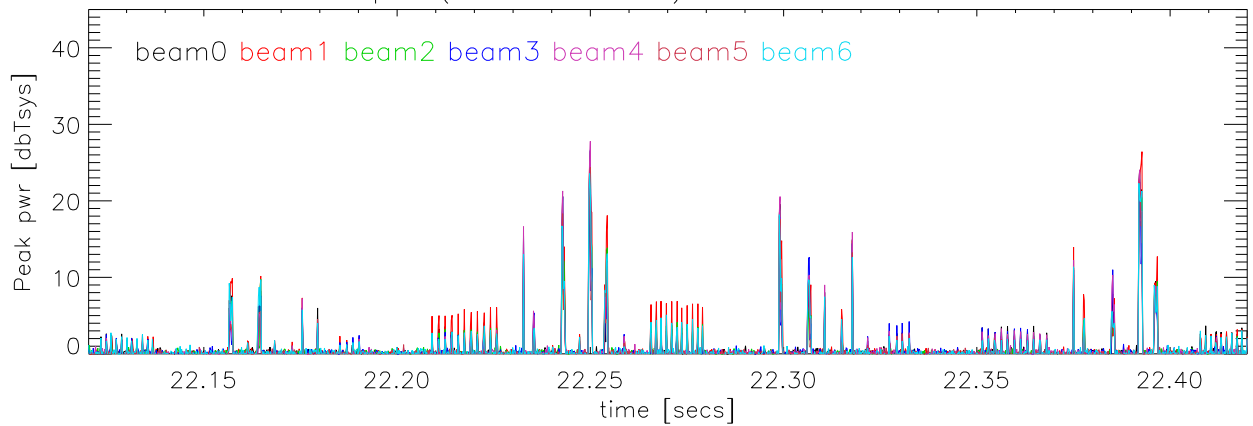

fileNum:000 11mar08 TotPwr [1375-1525] Normalized to Tsys

Pk pwr (0.332MHz RBW) about AeroStat radar

Pk pwr (0.332MHz RBW) about Faa radar

Pk pwr (0.332MHz RBW) about Remy radar