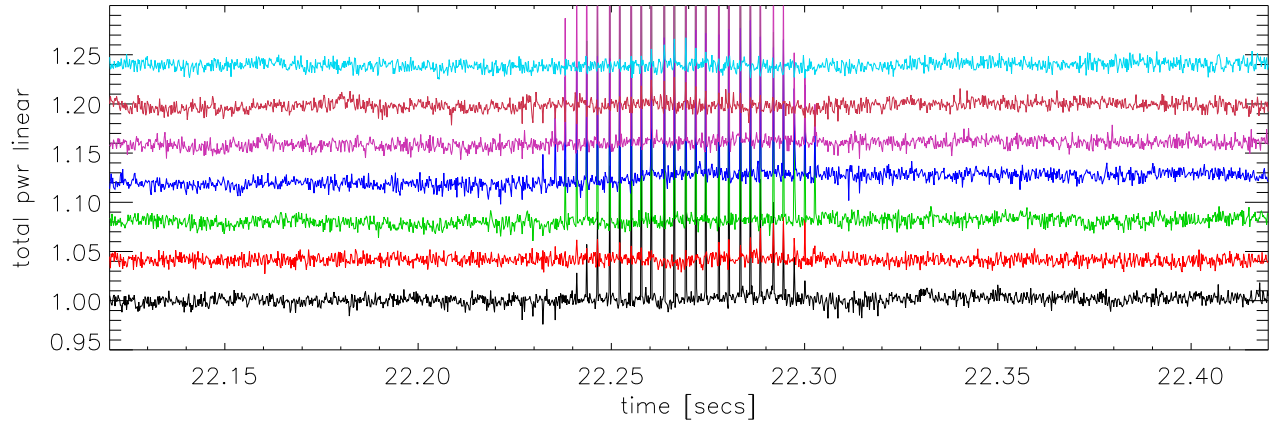

fileNum:000 11mar08 TotPwr [1375-1525] Normalized to Tsys

Pk pwr (0.332MHz RBW) about AeroStat radar

Pk pwr (0.332MHz RBW) about Faa radar

Pk pwr (0.332MHz RBW) about Remy radar