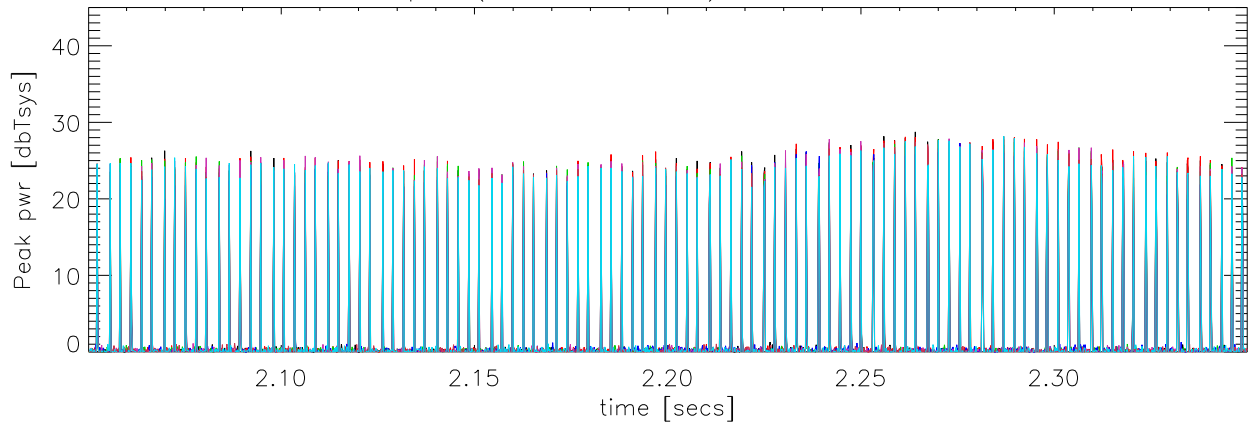

fileNum:400 06mar08 TotPwr [1375-1525] Normalized to Tsys

Pk pwr (0.332MHz RBW) about AeroStat radar

Pk pwr (0.332MHz RBW) about Faa radar

Pk pwr (0.332MHz RBW) about Remy radar