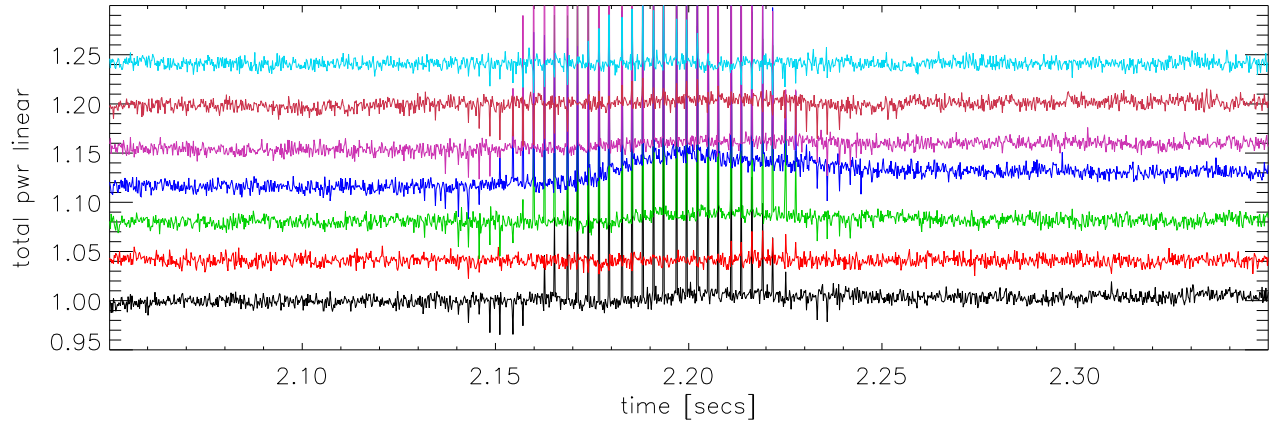

fileNum:400 06mar08 TotPwr [1375-1525] Normalized to Tsys

Pk pwr (0.332MHz RBW) about AeroStat radar

Pk pwr (0.332MHz RBW) about Faa radar

Pk pwr (0.332MHz RBW) about Remy radar