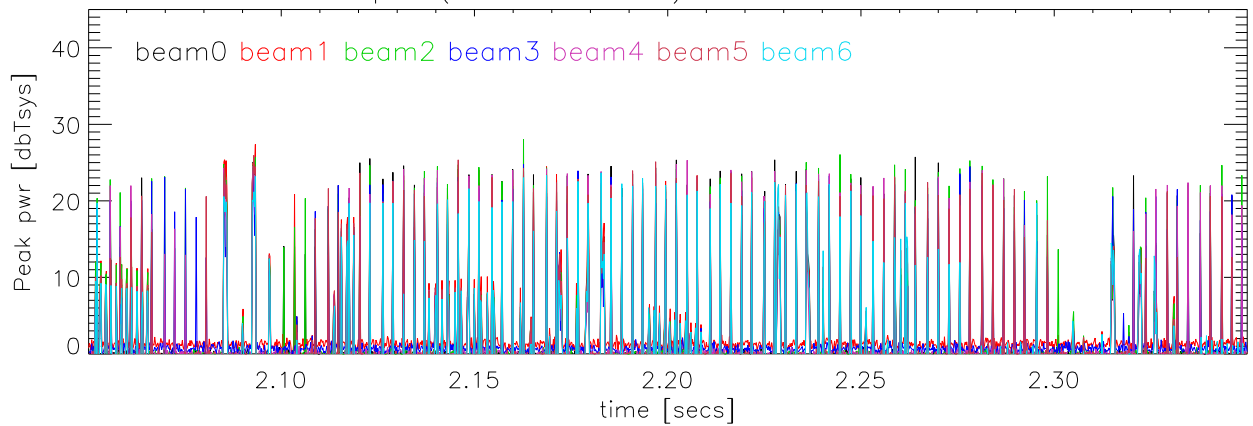

fileNum:400 06mar08 TotPwr [1375-1525] Normalized to Tsys

Pk pwr (0.332MHz RBW) about AeroStat radar

Pk pwr (0.332MHz RBW) about Faa radar

Pk pwr (0.332MHz RBW) about Remy radar