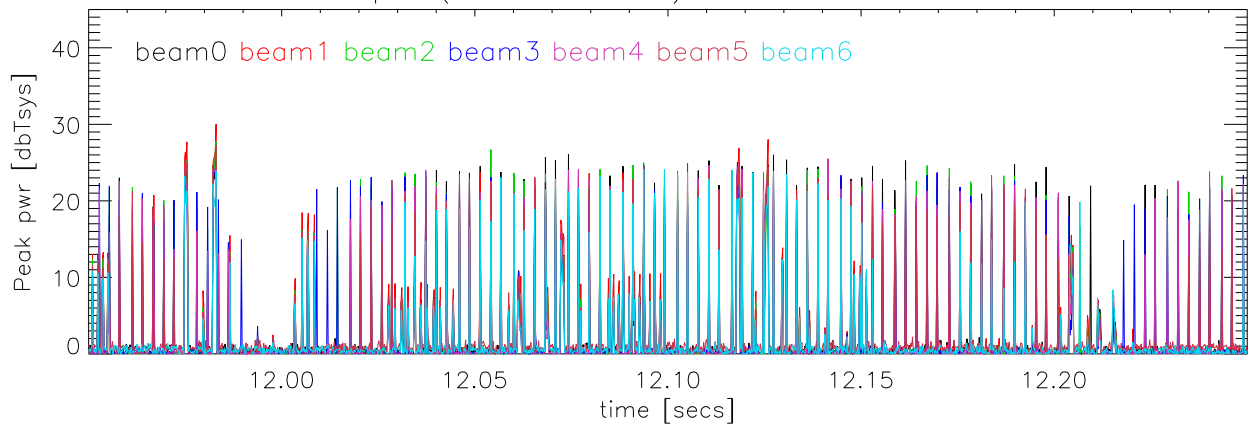

fileNum:300 06mar08 TotPwr [1375-1525] Normalized to Tsys

Pk pwr (0.332MHz RBW) about AeroStat radar

Pk pwr (0.332MHz RBW) about Faa radar

Pk pwr (0.332MHz RBW) about Remy radar