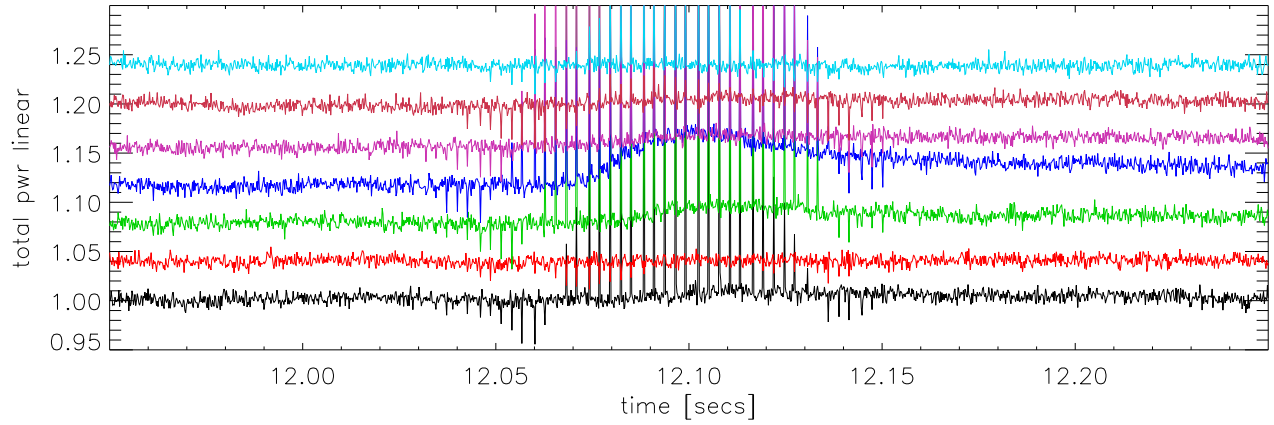

fileNum:300 06mar08 TotPwr [1375-1525] Normalized to Tsys

Pk pwr (0.332MHz RBW) about AeroStat radar

Pk pwr (0.332MHz RBW) about Faa radar

Pk pwr (0.332MHz RBW) about Remy radar