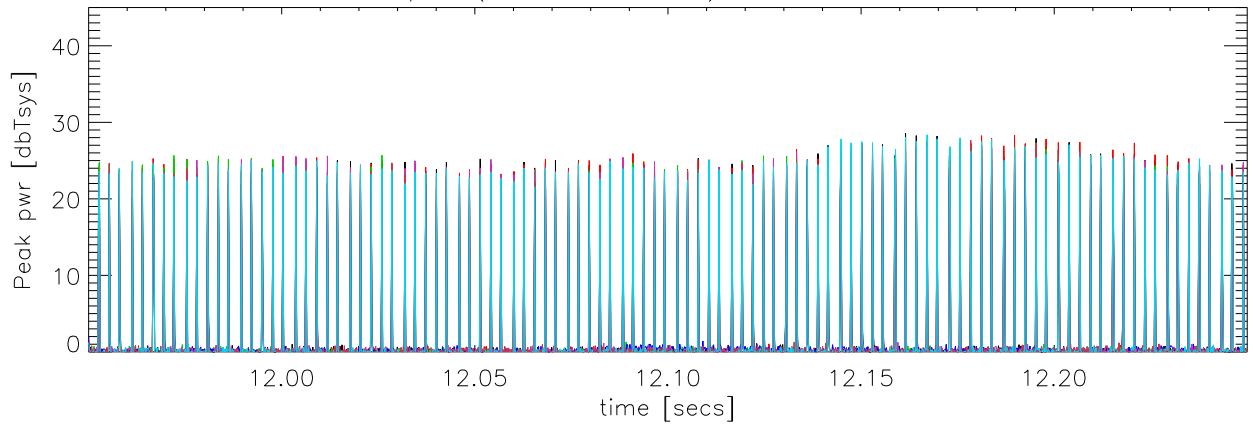

fileNum:300 06mar08 TotPwr [1375-1525] Normalized to Tsys

Pk pwr (0.332MHz RBW) about AeroStat radar

Pk pwr (0.332MHz RBW) about Faa radar

Pk pwr (0.332MHz RBW) about Remy radar