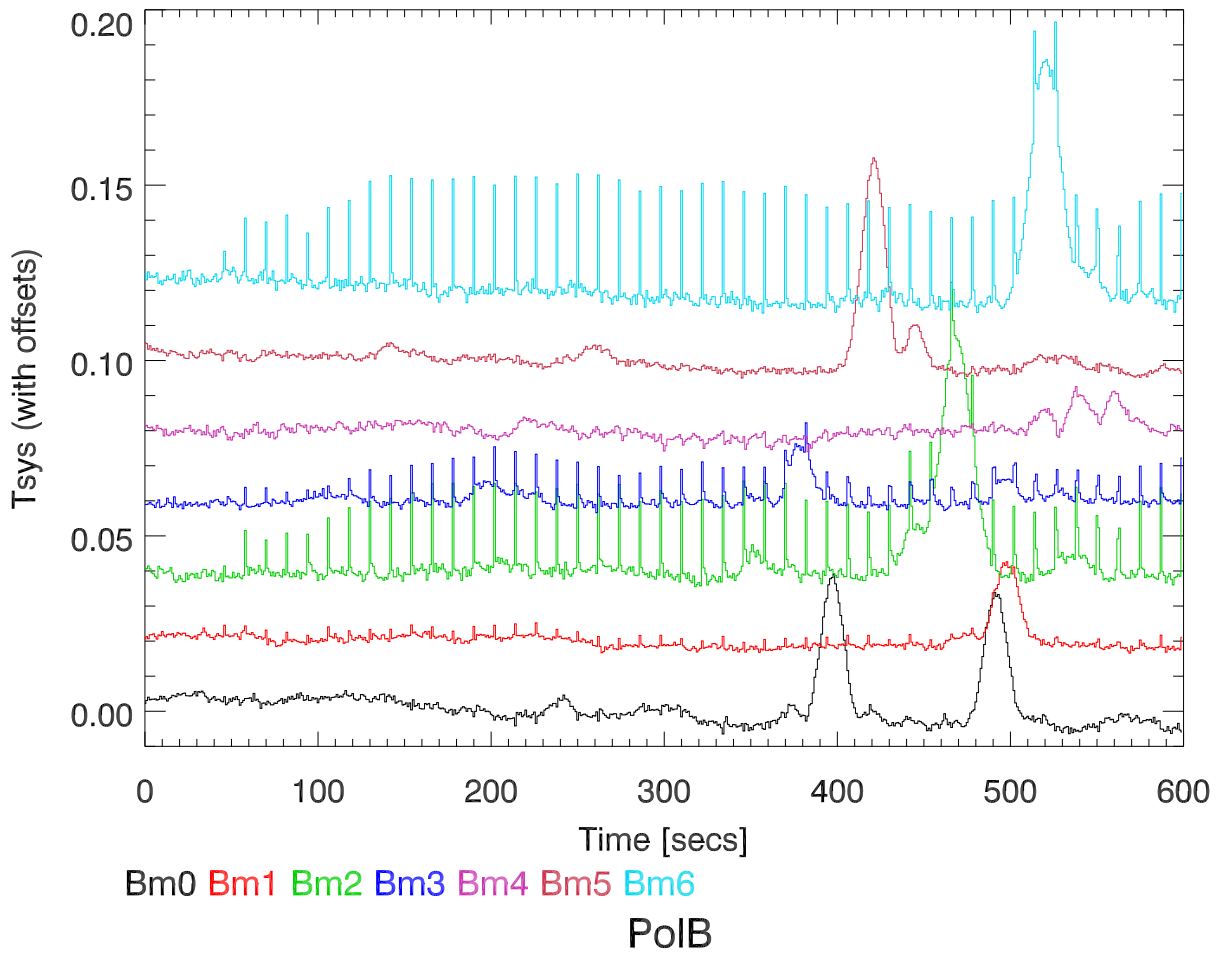

10sep12 alfa a2010 totPwr vs Time. Scan:225400255 PoIA

10sep12 alfa a2010 totPwr vs Time. Scan:225400255 PoIA

Bm0 Bm1 Bm2 Bm3 Bm4 Bm5 Bm6  
PoIB