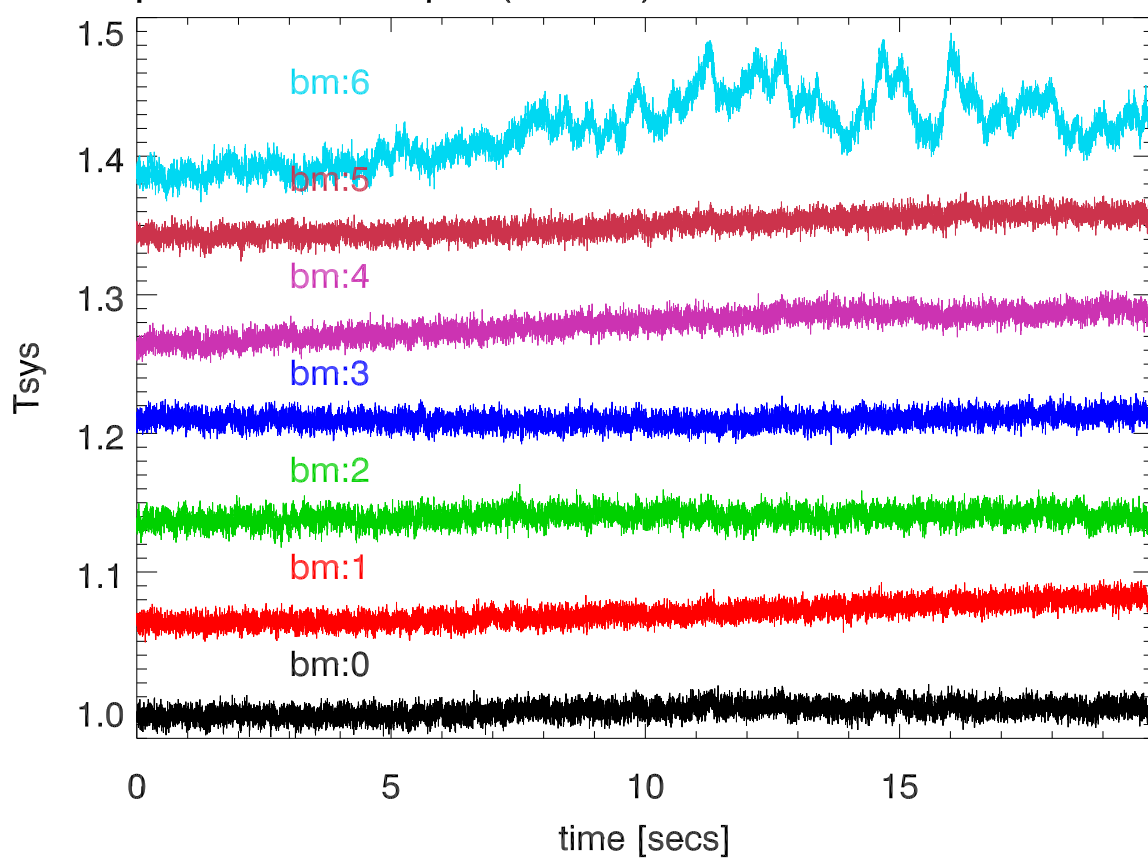

27apr12 alfa Total pwr(86Mhz) vs time. Horn Cover On.PoIA

PoIB