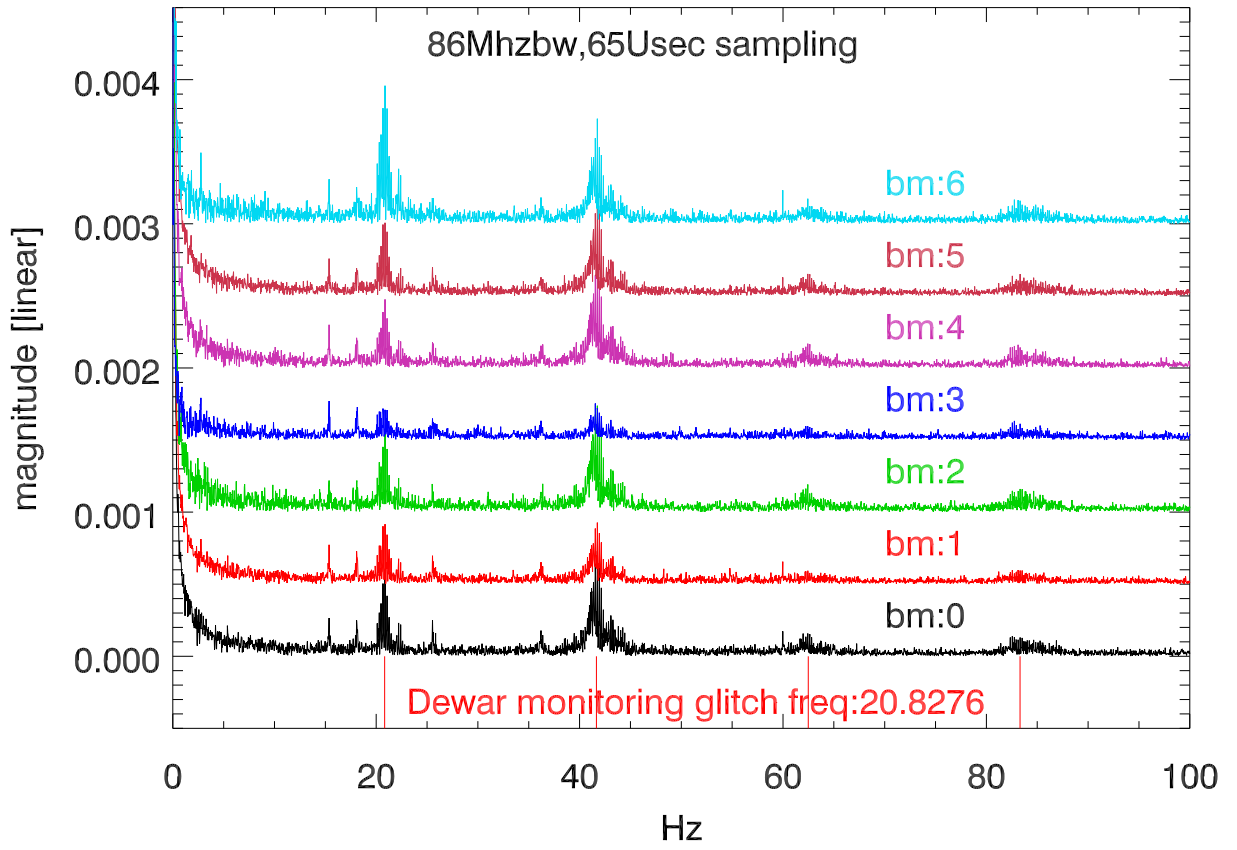

30 sec transform of totPwr data. Magnitude vs Freq.PoIA

PoIB