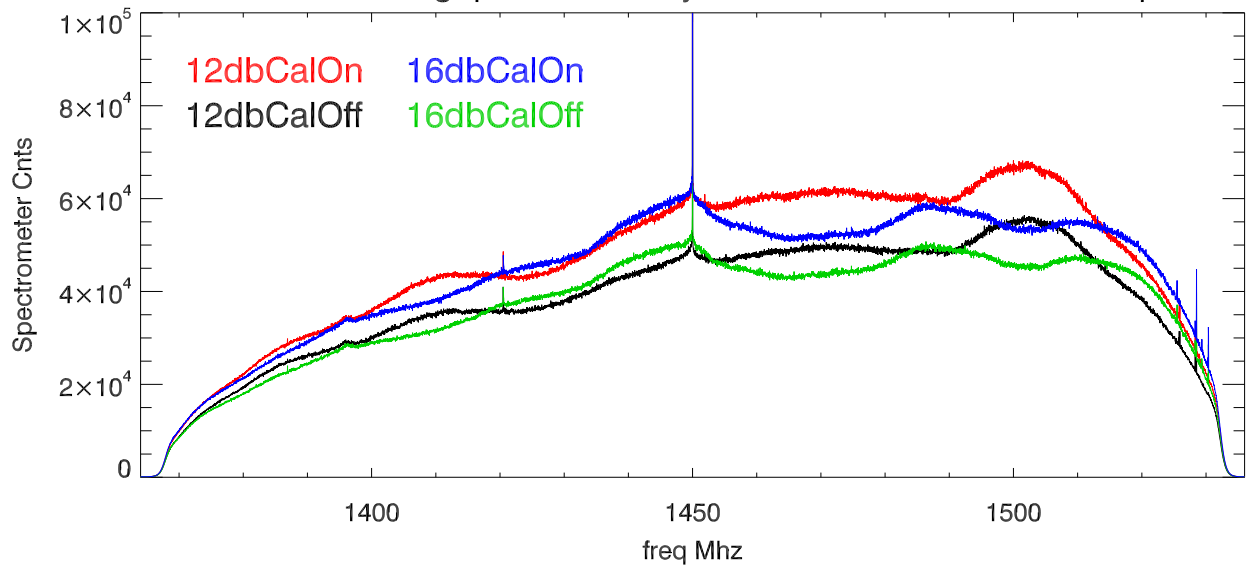

10oct11 Alfa AvgSpectra from TsysMeas with 12db and 16db amps

total power Vs Time for 12b and 16db measurements

total power vs time. Scale to CalDeflection