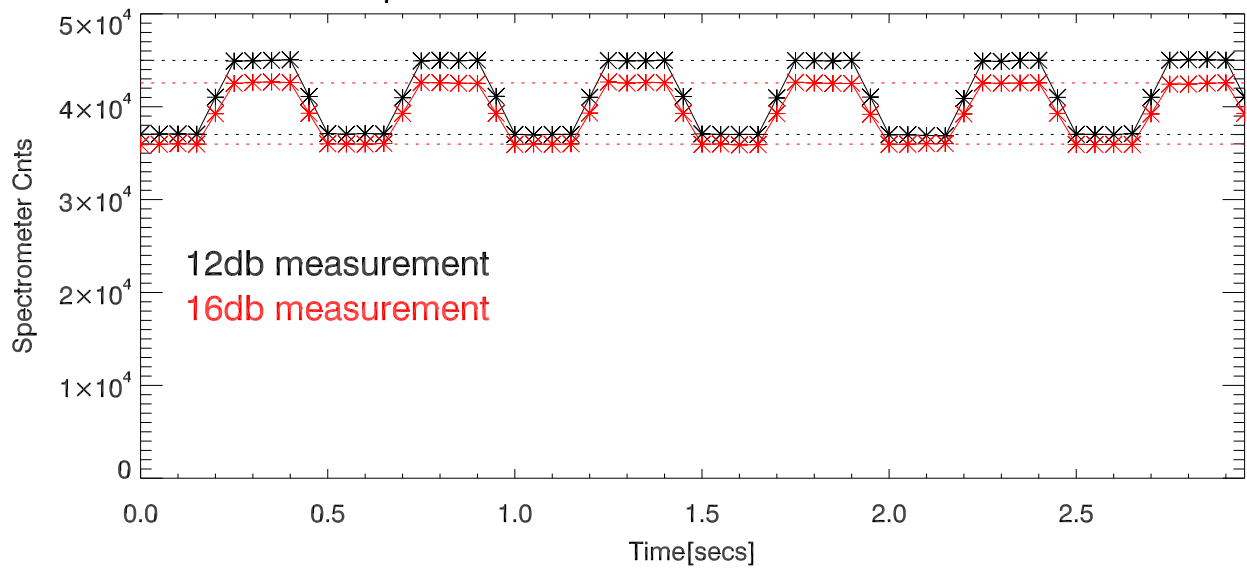

10oct11 Alfa AvgSpectra from TsysMeas with 12db and 16db amps

total power Vs Time for 12b and 16db measurements

total power vs time. Scale to CalDeflection