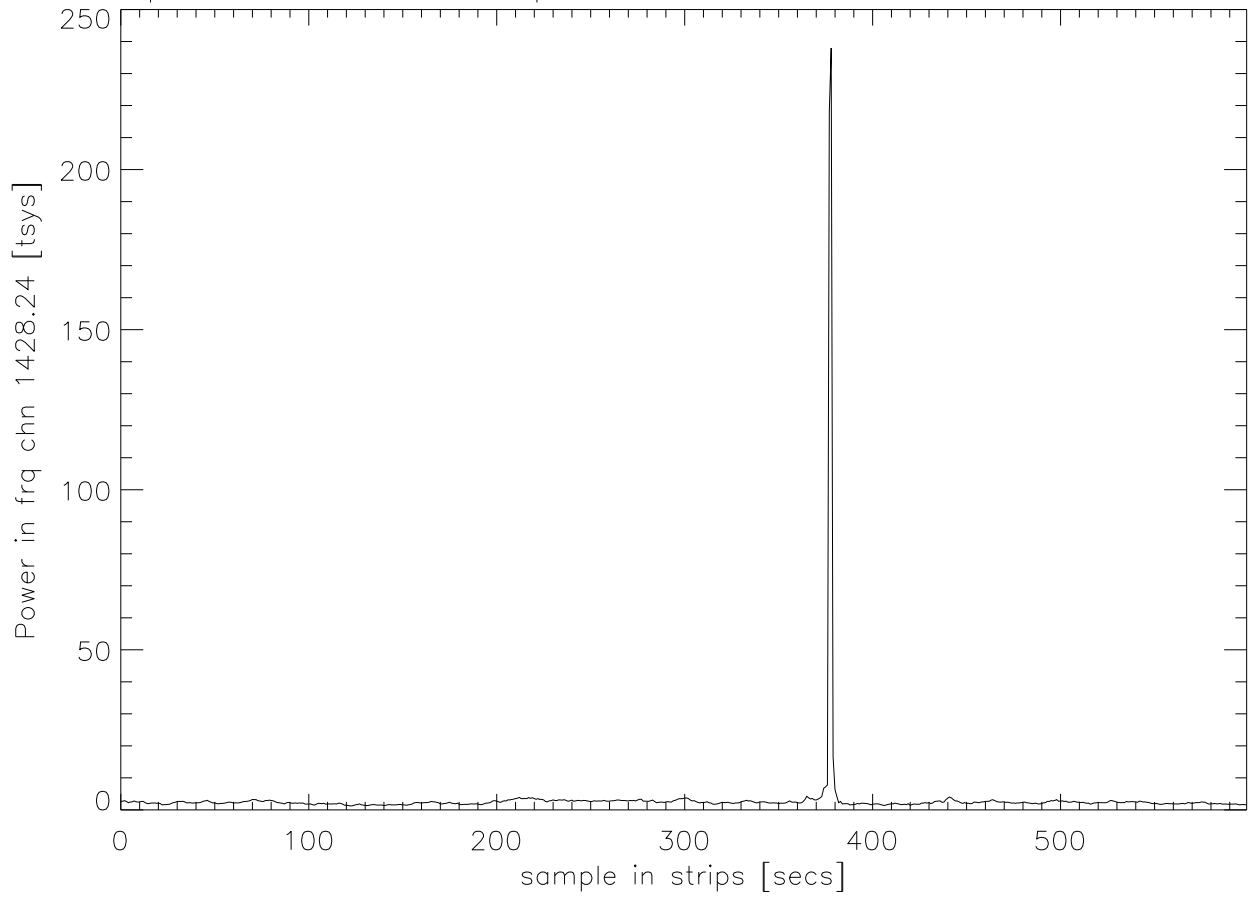

power in 1428.24 freq channel vs time for scan 514184839

blowup power in 1428.24 freq channel vs time