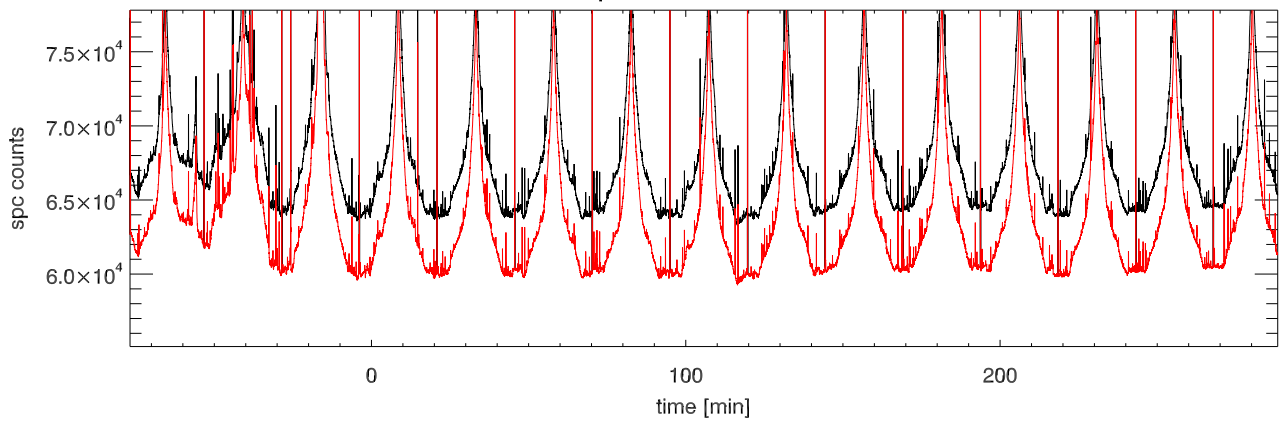

07oct12 a2030 tp vs time. Beam6A

tp vs time. Beam6B

calOn - calOff Beam6A

calOn - calOff Beam6B

07oct12 calOn - calOff Beam6A SigA: 0.019

calOn - calOff Beam6B SigB: 0.010