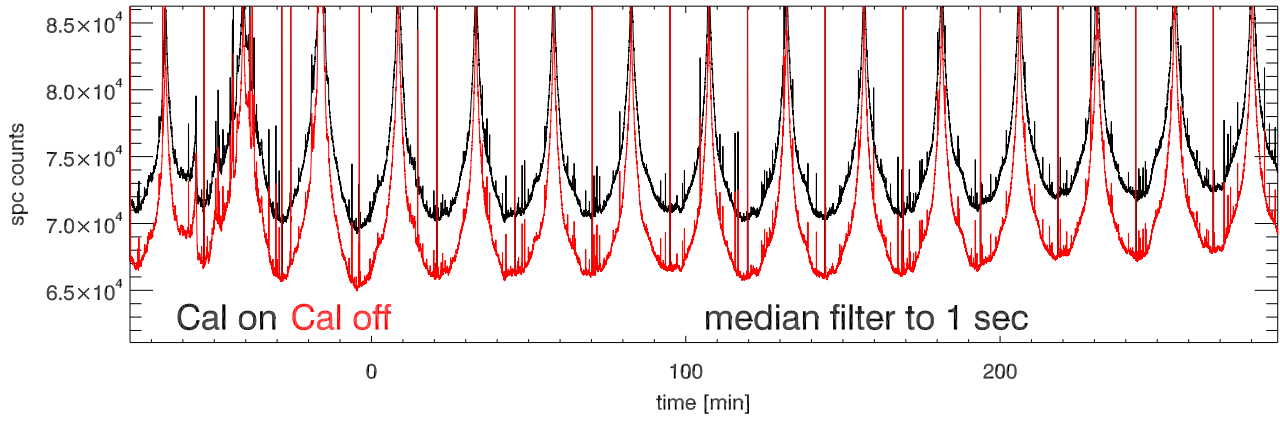

07oct12 a2030 tp vs time. Beam6A

tp vs time. Beam6B

calOn - calOff Beam6A

calOn - calOff Beam6B

07oct12 calOn - calOff Beam6A SigA: 0.019

calOn - calOff Beam6B SigB: 0.010