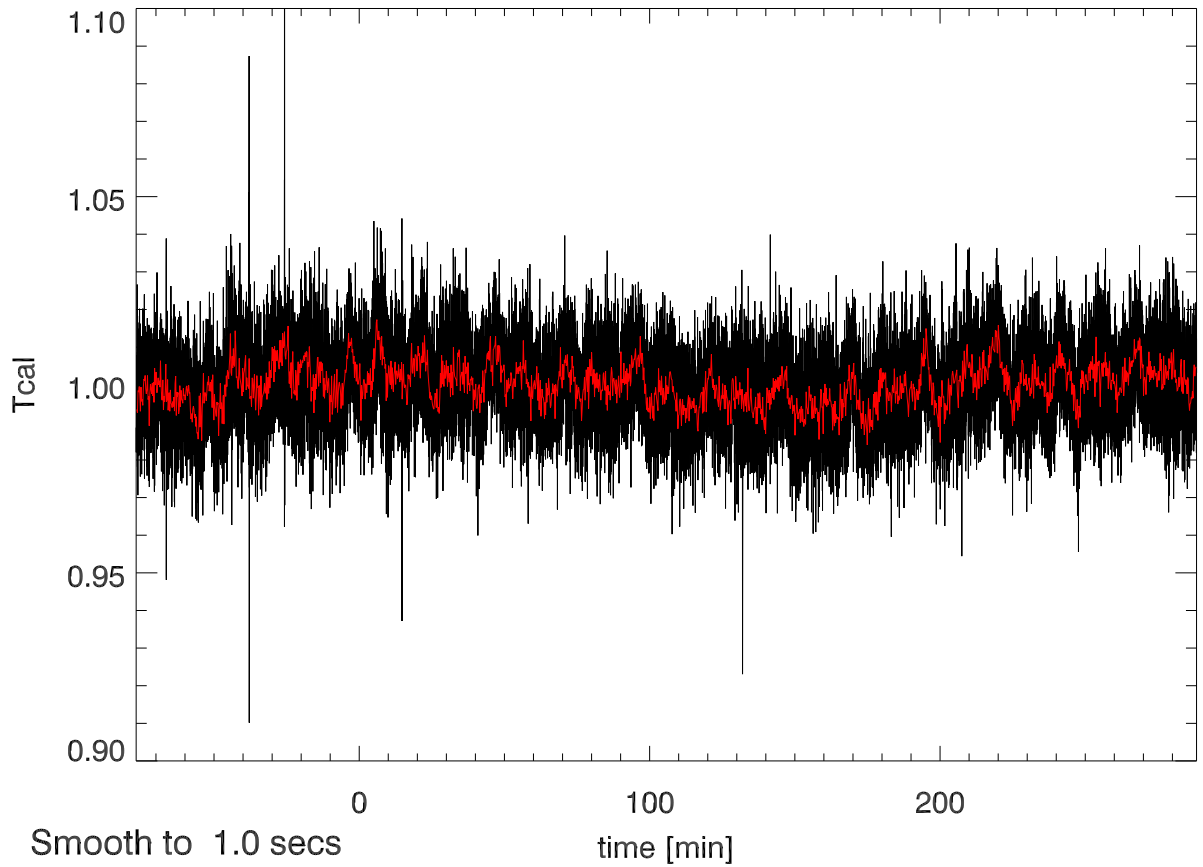

07oct12 a2030 tp vs time. Beam6A

tp vs time. Beam6B

calOn - calOff Beam6A

calOn - calOff Beam6B

07oct12 calOn - calOff Beam6A SigA: 0.019

calOn - calOff Beam6B SigB: 0.010