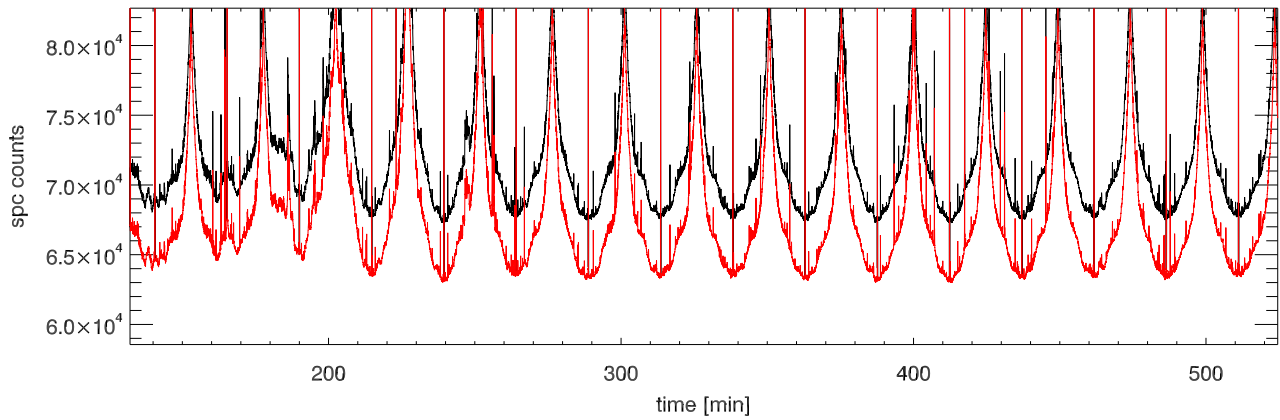

07aug12 a2030 tp vs time. Beam6A

tp vs time. Beam6B

calOn - calOff Beam6A

calOn - calOff Beam6B

07aug12 calOn - calOff Beam6A SigA: 0.026

calOn - calOff Beam6B SigB: 0.019