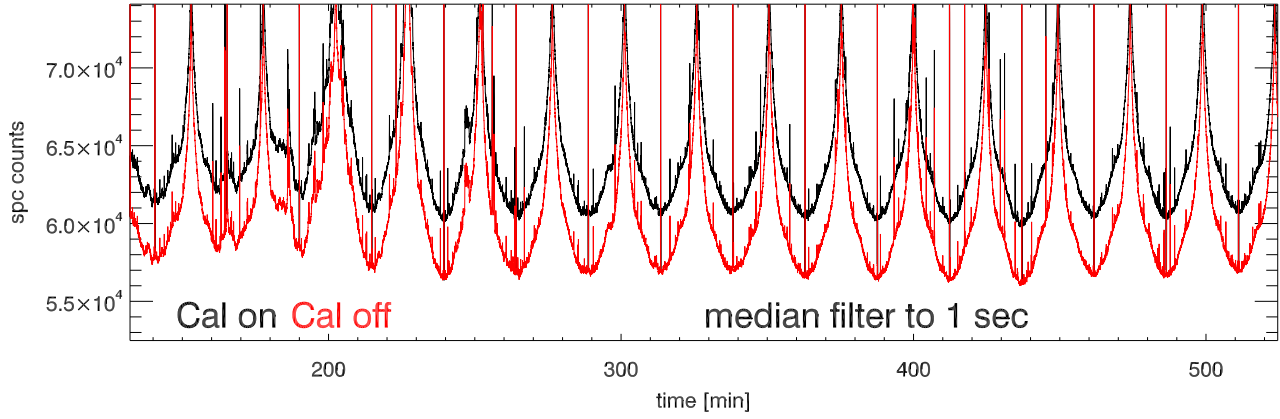

07aug12 a2030 tp vs time. Beam6A

tp vs time. Beam6B

calOn - calOff Beam6A

calOn - calOff Beam6B

07aug12 calOn - calOff Beam6A SigA: 0.026

calOn - calOff Beam6B SigB: 0.019