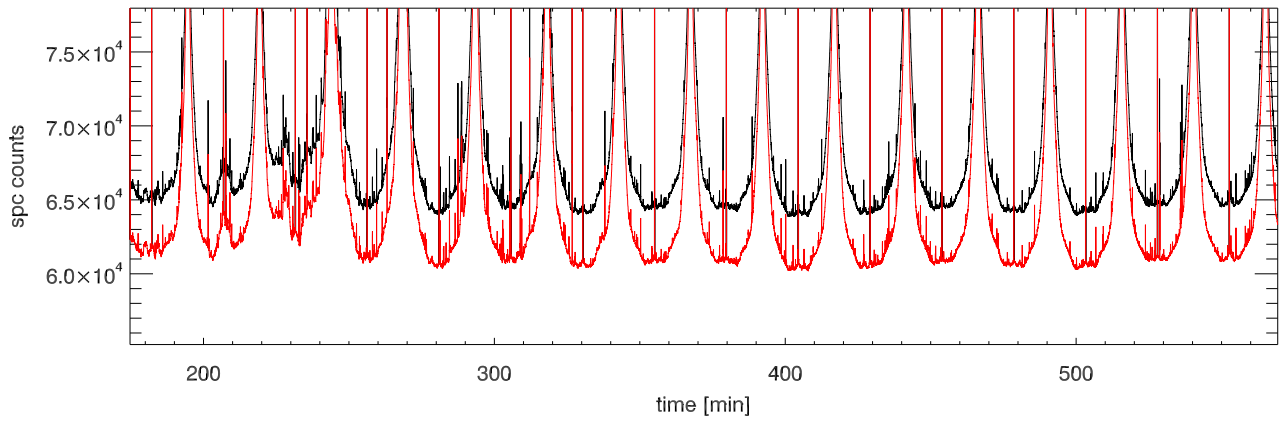

27jul12 a2030 tp vs time. Beam5A

tp vs time. Beam5B

calOn - calOff Beam5A

calOn - calOff Beam5B

27jul12 calOn - calOff Beam5A SigA: 0.012

calOn - calOff Beam5B SigB: 0.011