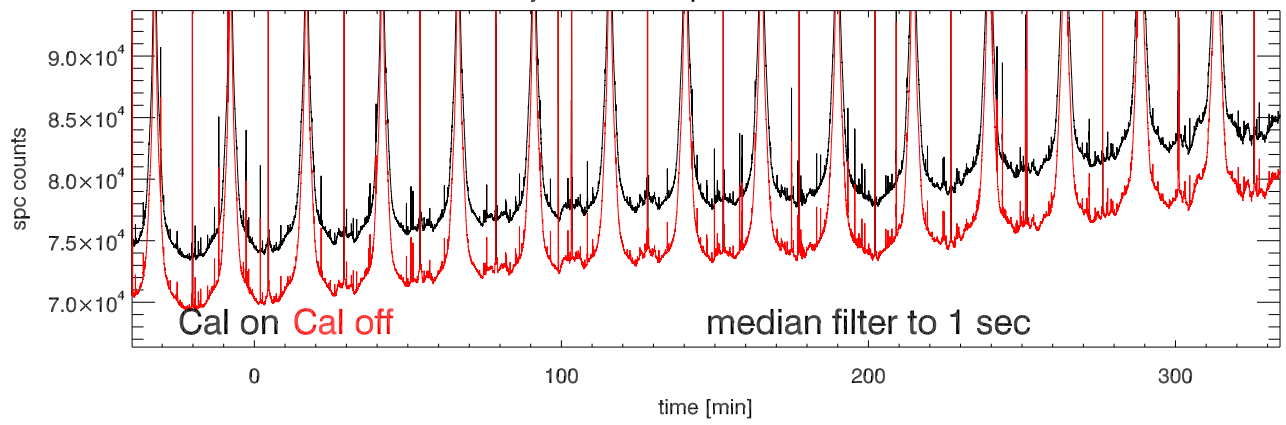

21jun12 a2030 tp vs time. Beam5A

tp vs time. Beam5B

calOn - calOff Beam5A

calOn - calOff Beam5B

21jun12 calOn - calOff Beam5A SigA: 0.017

calOn - calOff Beam5B SigB: 0.016