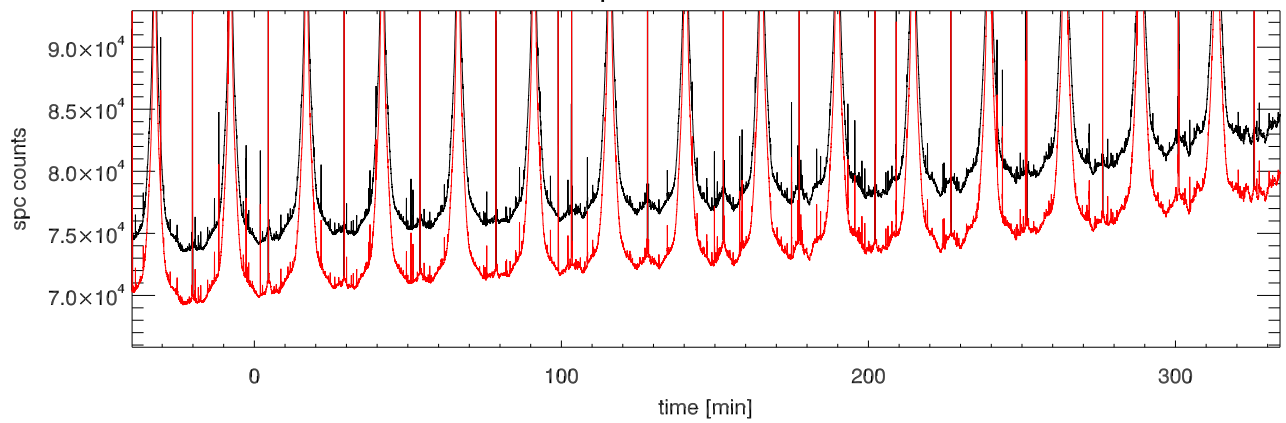

21jun12 a2030 tp vs time. Beam5A

tp vs time. Beam5B

calOn - calOff Beam5A

calOn - calOff Beam5B

21jun12 calOn - calOff Beam5A SigA: 0.017

calOn - calOff Beam5B SigB: 0.016