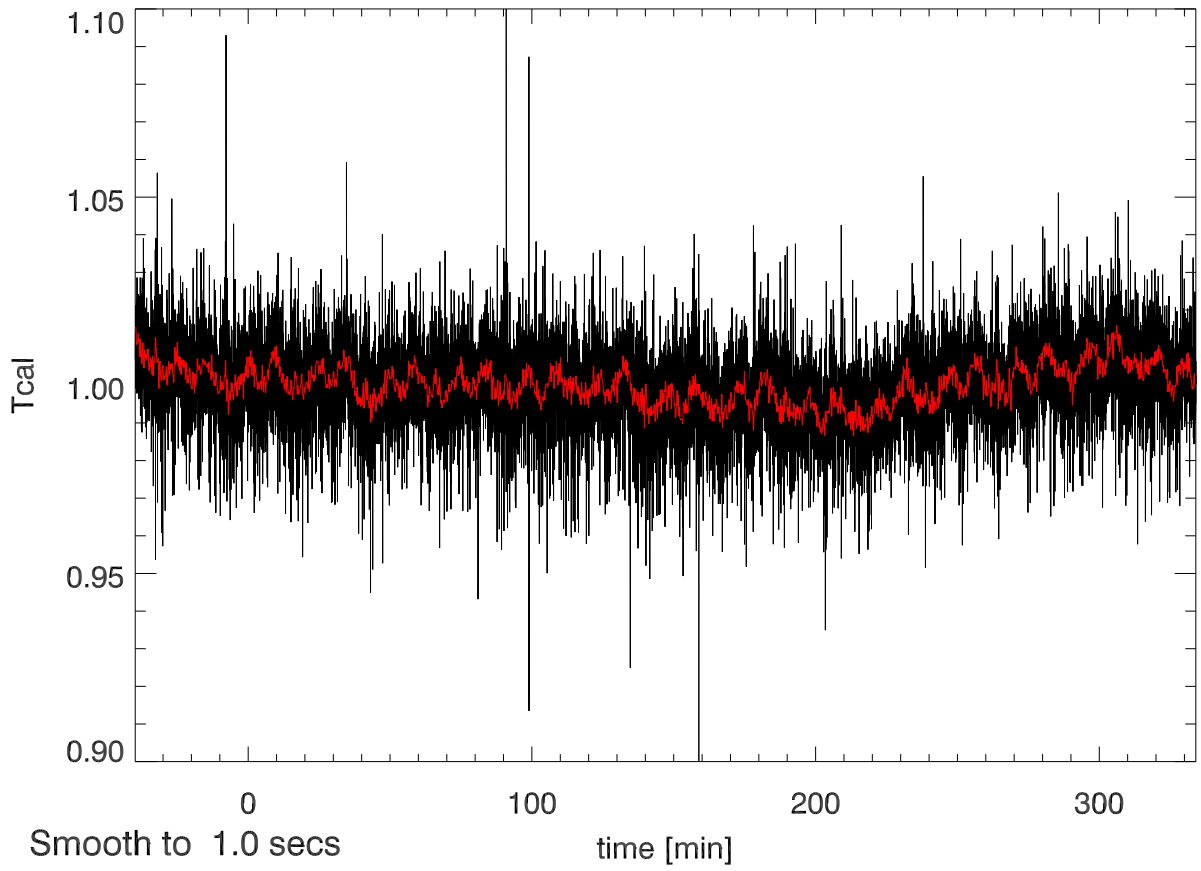

21jun12 a2030 tp vs time. Beam5A

tp vs time. Beam5B

calOn - calOff Beam5A

calOn - calOff Beam5B

21jun12 calOn - calOff Beam5A SigA: 0.017

calOn - calOff Beam5B SigB: 0.016