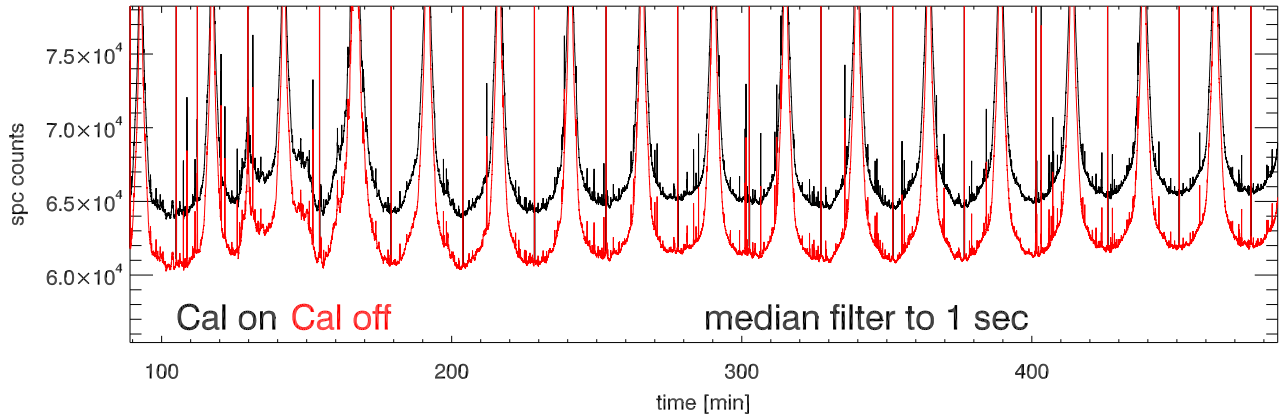

18aug12 a2030 tp vs time. Beam5A

tp vs time. Beam5B

calOn - calOff Beam5A

calOn - calOff Beam5B

18aug12 calOn - calOff Beam5A SigA: 0.012

calOn - calOff Beam5B SigB: 0.012