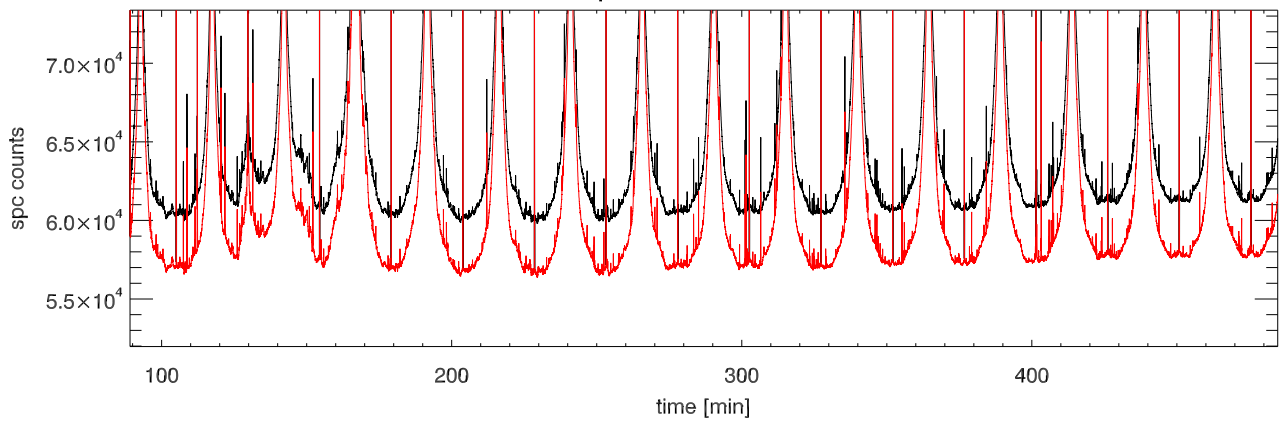

18aug12 a2030 tp vs time. Beam5A

tp vs time. Beam5B

calOn - calOff Beam5A

calOn - calOff Beam5B

18aug12 calOn - calOff Beam5A SigA: 0.012

calOn - calOff Beam5B SigB: 0.012