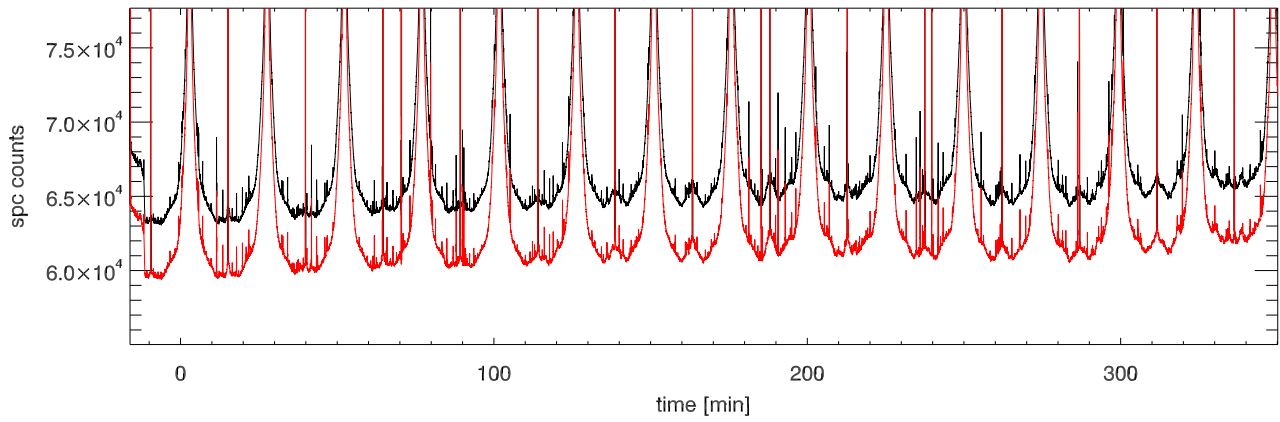

17jun12 a2030 tp vs time. Beam5A

tp vs time. Beam5B

calOn - calOff Beam5A

calOn - calOff Beam5B

17jun12 calOn - calOff Beam5A SigA: 0.017

calOn - calOff Beam5B SigB: 0.016