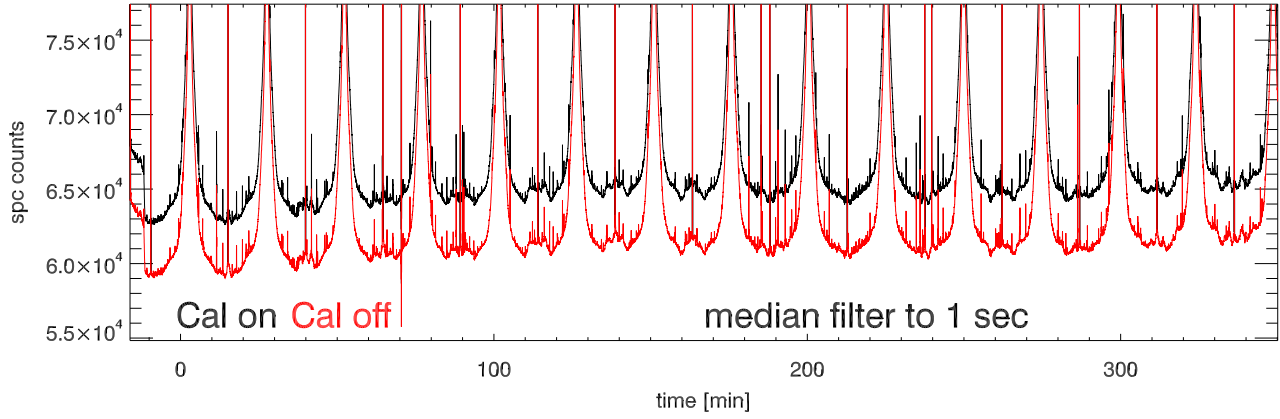

17jun12 a2030 tp vs time. Beam5A

tp vs time. Beam5B

calOn - calOff Beam5A

calOn - calOff Beam5B

17jun12 calOn - calOff Beam5A SigA: 0.017

calOn - calOff Beam5B SigB: 0.016