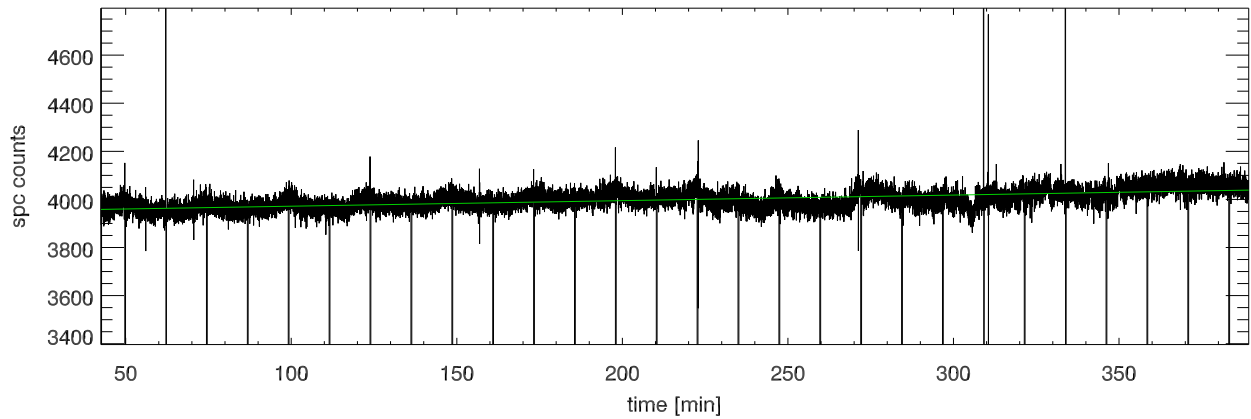

11oct11 a2030 tp vs time. Beam5A

tp vs time. Beam5B

calOn - calOff Beam5A

calOn - calOff Beam5B

11oct11 calOn - calOff Beam5A SigA: 0.026

Smooth to 1.0 secs
Smooth to 12.2 secs

calOn - calOff Beam5B SigB: 0.014