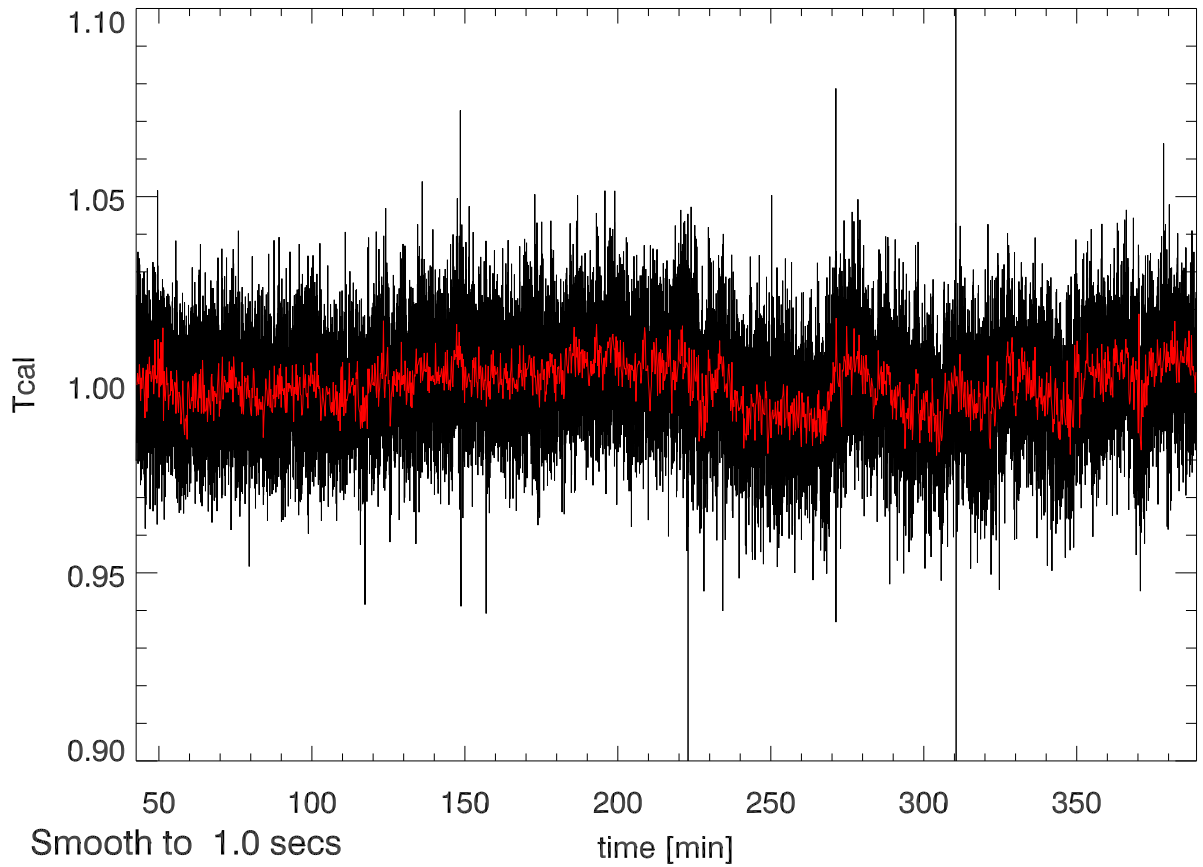

11oct11 a2030 tp vs time. Beam5A

tp vs time. Beam5B

calOn - calOff Beam5A

calOn - calOff Beam5B

11oct11 calOn - calOff Beam5A SigA: 0.026

Smooth to 1.0 secs
Smooth to 12.2 secs

calOn - calOff Beam5B SigB: 0.014