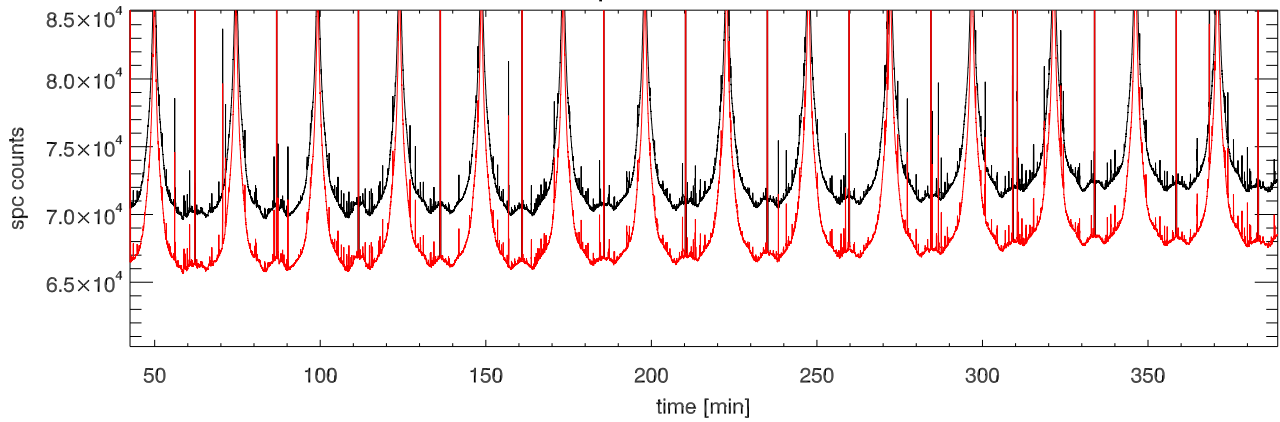

11oct11 a2030 tp vs time. Beam5A

tp vs time. Beam5B

calOn - calOff Beam5A

calOn - calOff Beam5B

11oct11 calOn - calOff Beam5A SigA: 0.026

Smooth to 1.0 secs
Smooth to 12.2 secs

calOn - calOff Beam5B SigB: 0.014