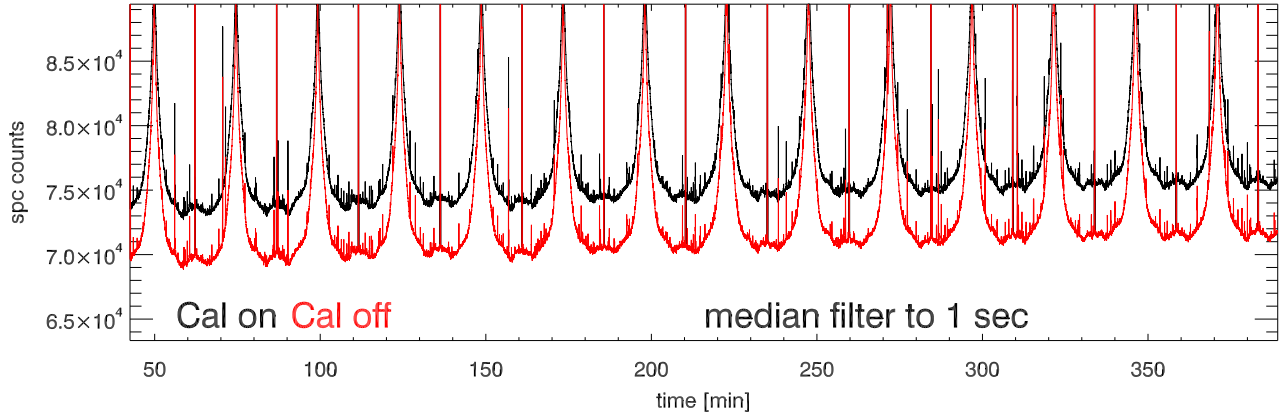

11oct11 a2030 tp vs time. Beam5A

tp vs time. Beam5B

calOn - calOff Beam5A

calOn - calOff Beam5B

11oct11 calOn - calOff Beam5A SigA: 0.026

Smooth to 1.0 secs
Smooth to 12.2 secs

calOn - calOff Beam5B SigB: 0.014