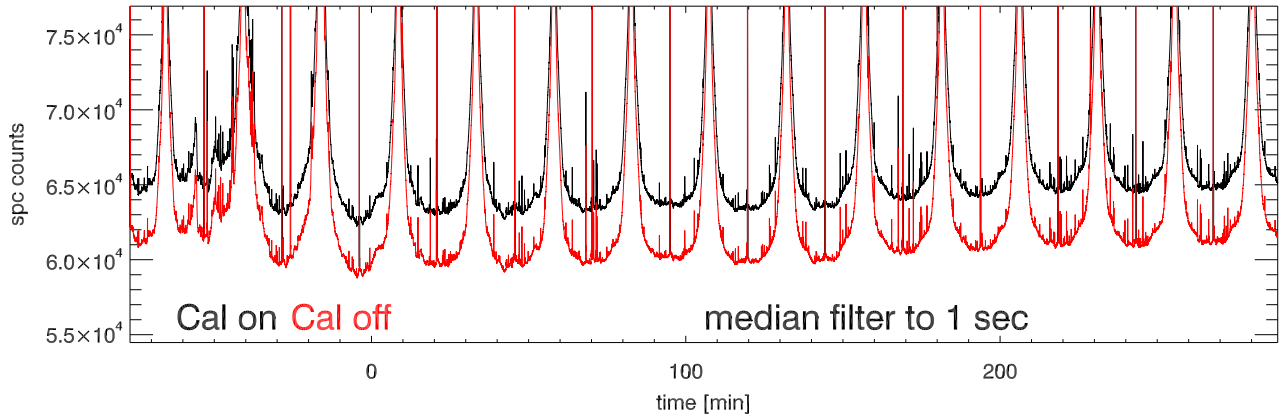

07oct12 a2030 tp vs time. Beam5A

tp vs time. Beam5B

calOn - calOff Beam5A

calOn - calOff Beam5B

07oct12 calOn - calOff Beam5A SigA: 0.013

calOn - calOff Beam5B SigB: 0.011