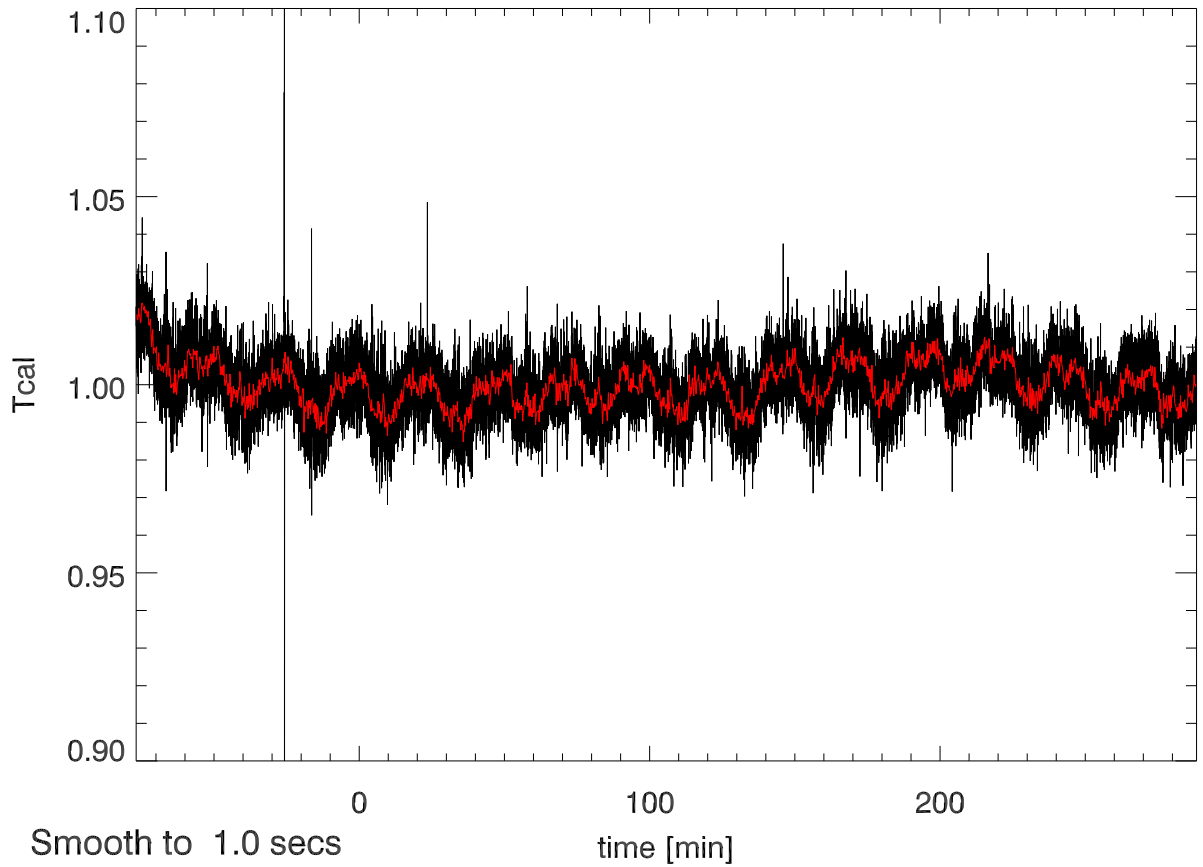

07oct12 a2030 tp vs time. Beam5A

tp vs time. Beam5B

calOn - calOff Beam5A

calOn - calOff Beam5B

07oct12 calOn - calOff Beam5A SigA: 0.013

calOn - calOff Beam5B SigB: 0.011