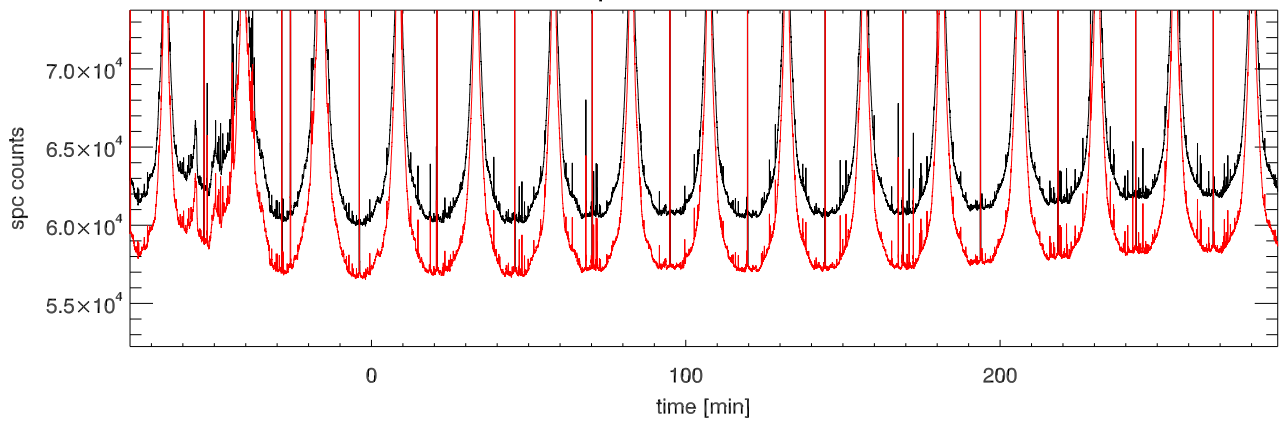

07oct12 a2030 tp vs time. Beam5A

tp vs time. Beam5B

calOn - calOff Beam5A

calOn - calOff Beam5B

07oct12 calOn - calOff Beam5A SigA: 0.013

calOn - calOff Beam5B SigB: 0.011